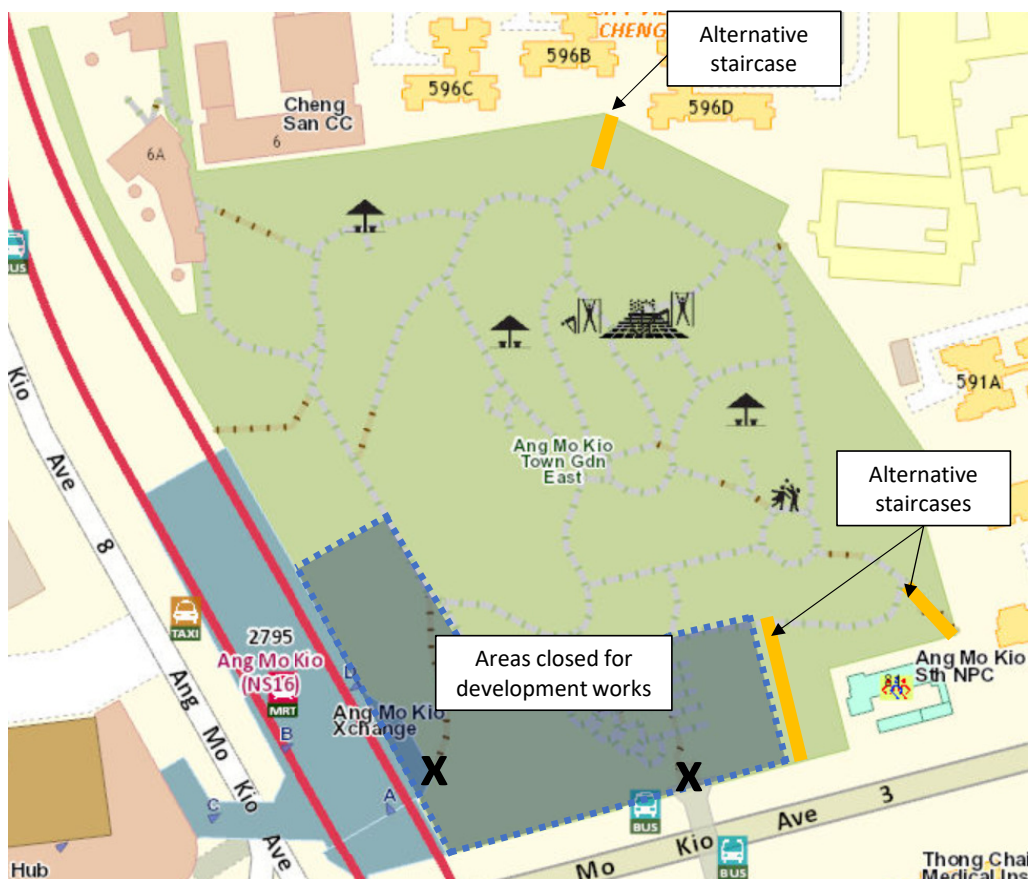

NOTICE

Sections of Ang Mo Kio Town Garden East (marked in blue) are closed for LTA's development works. Staircase marked 'X' are closed.

Please use the alternative routes marked in yellow.

Thank you for your understanding.