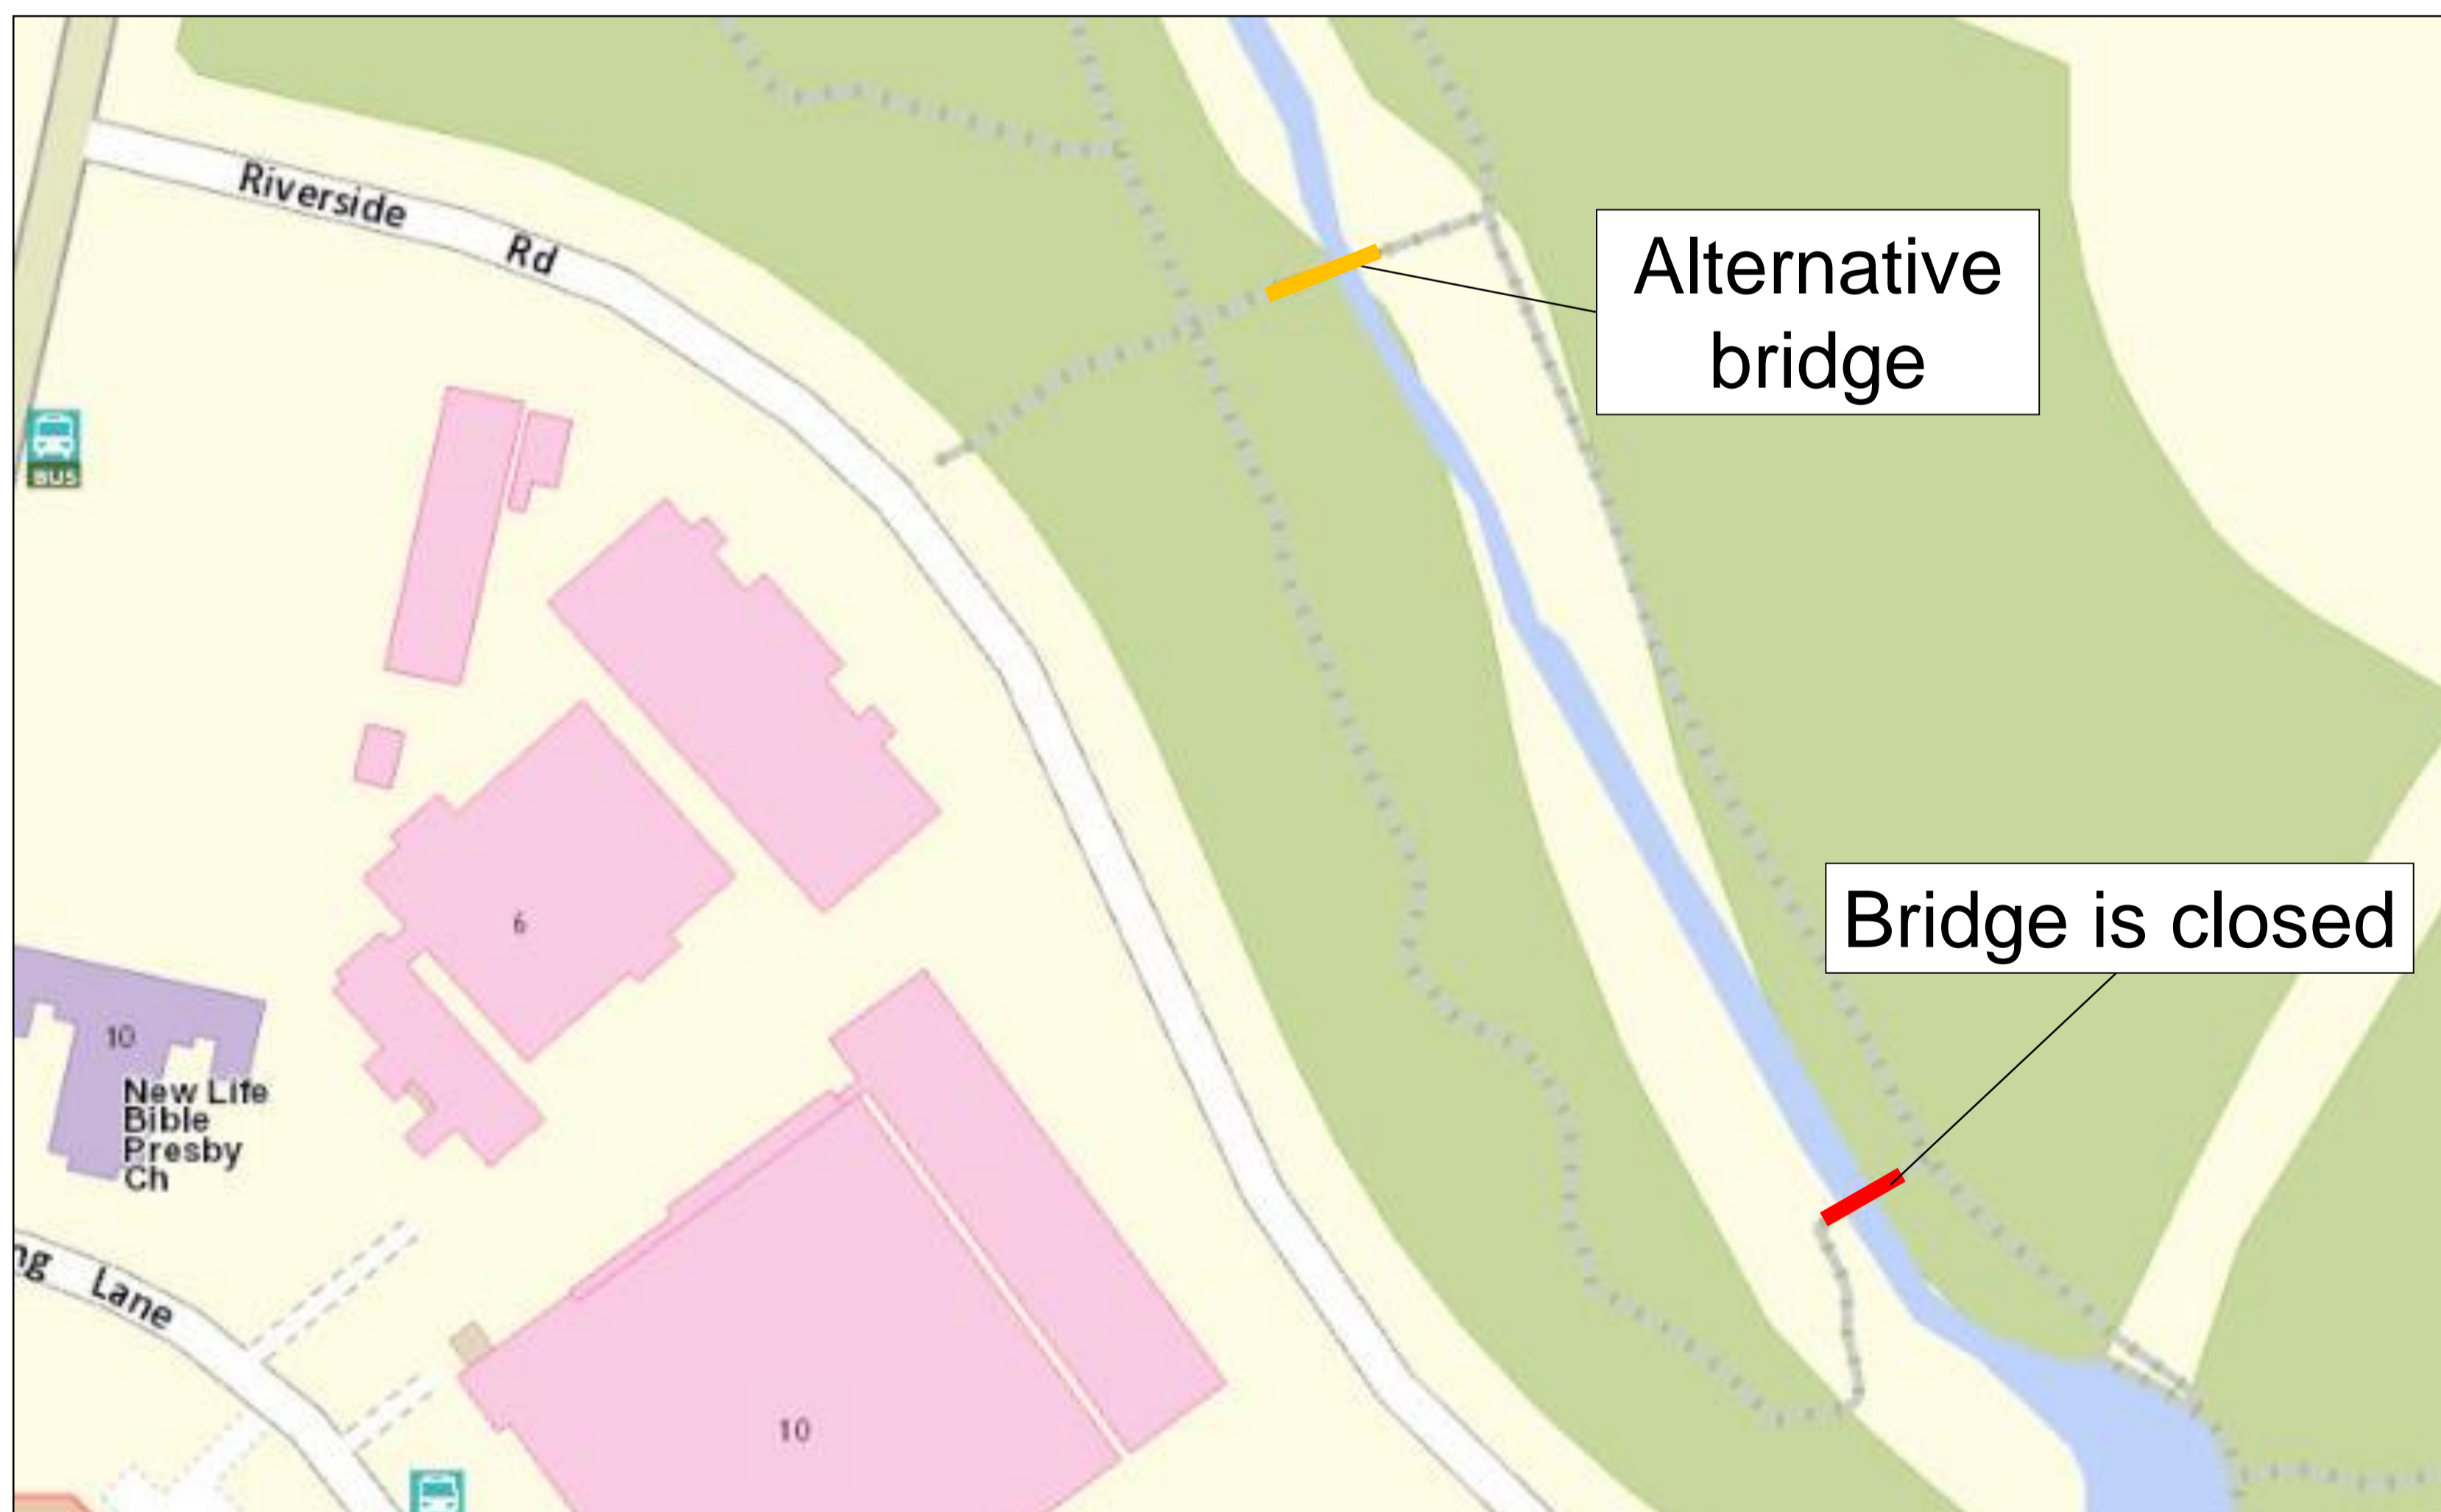

# NOTICE

**Bridge A (indicated in red) in Admiralty Park is closed for repair from 29 January 2021.**

**Please use the nearest alternative bridge (indicated in orange) during this period.**

**Expected completion date:  
1 April 2021**