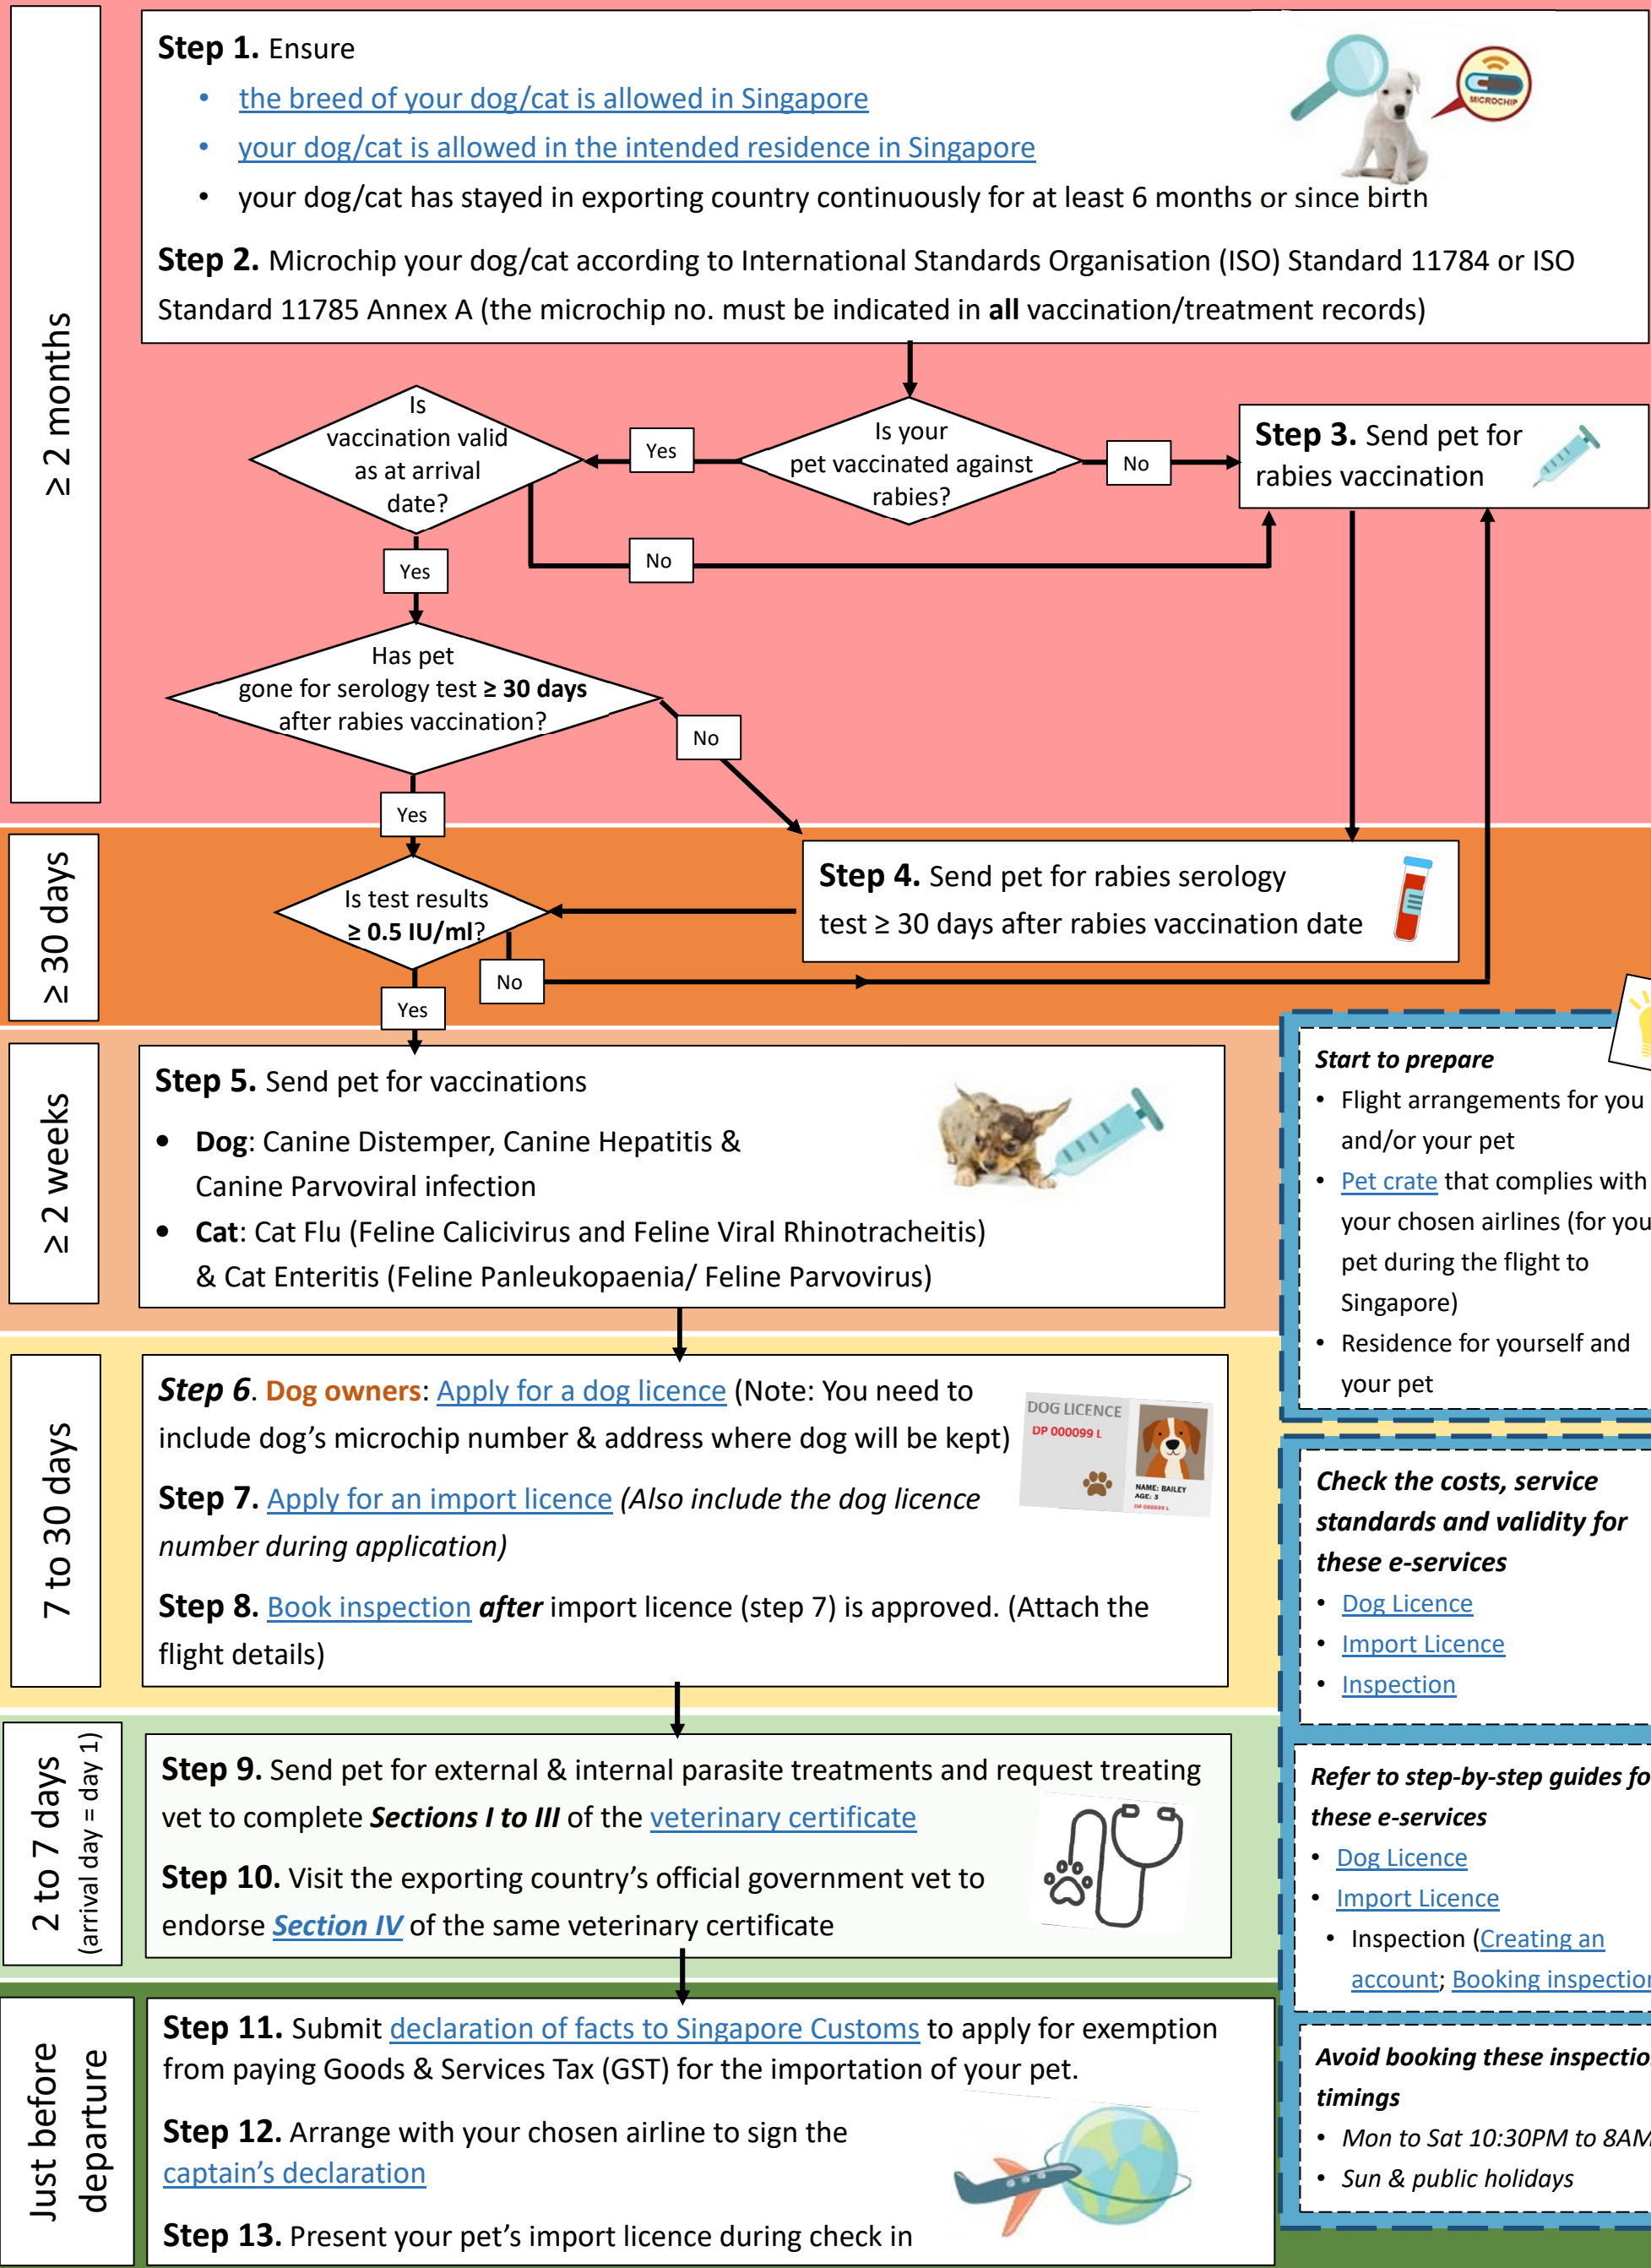

# CATEGORY B

Austria, Belgium, Bermuda, Cayman Islands, Denmark, Finland, France, Germany, Hong Kong SAR, Iceland, Italy, Japan, Jersey, Liechtenstein, Luxembourg, New Caledonia, Norway, Portugal, Sweden, Switzerland, The Netherlands, USA (Hawaii and Guam only)

Please **download** this PDF document. Best viewed in Adobe Reader.

TIMELINE BEFORE ARRIVAL

**Start to prepare**

- Flight arrangements for you and/or your pet
- [Pet crate](#) that complies with your chosen airlines (for your pet during the flight to Singapore)
- Residence for yourself and your pet

**Check the costs, service standards and validity for these e-services**

- [Dog Licence](#)
- [Import Licence](#)
- [Inspection](#)

**Refer to step-by-step guides for these e-services**

- [Dog Licence](#)
- [Import Licence](#)
- Inspection ([Creating an account](#); [Booking inspection](#))