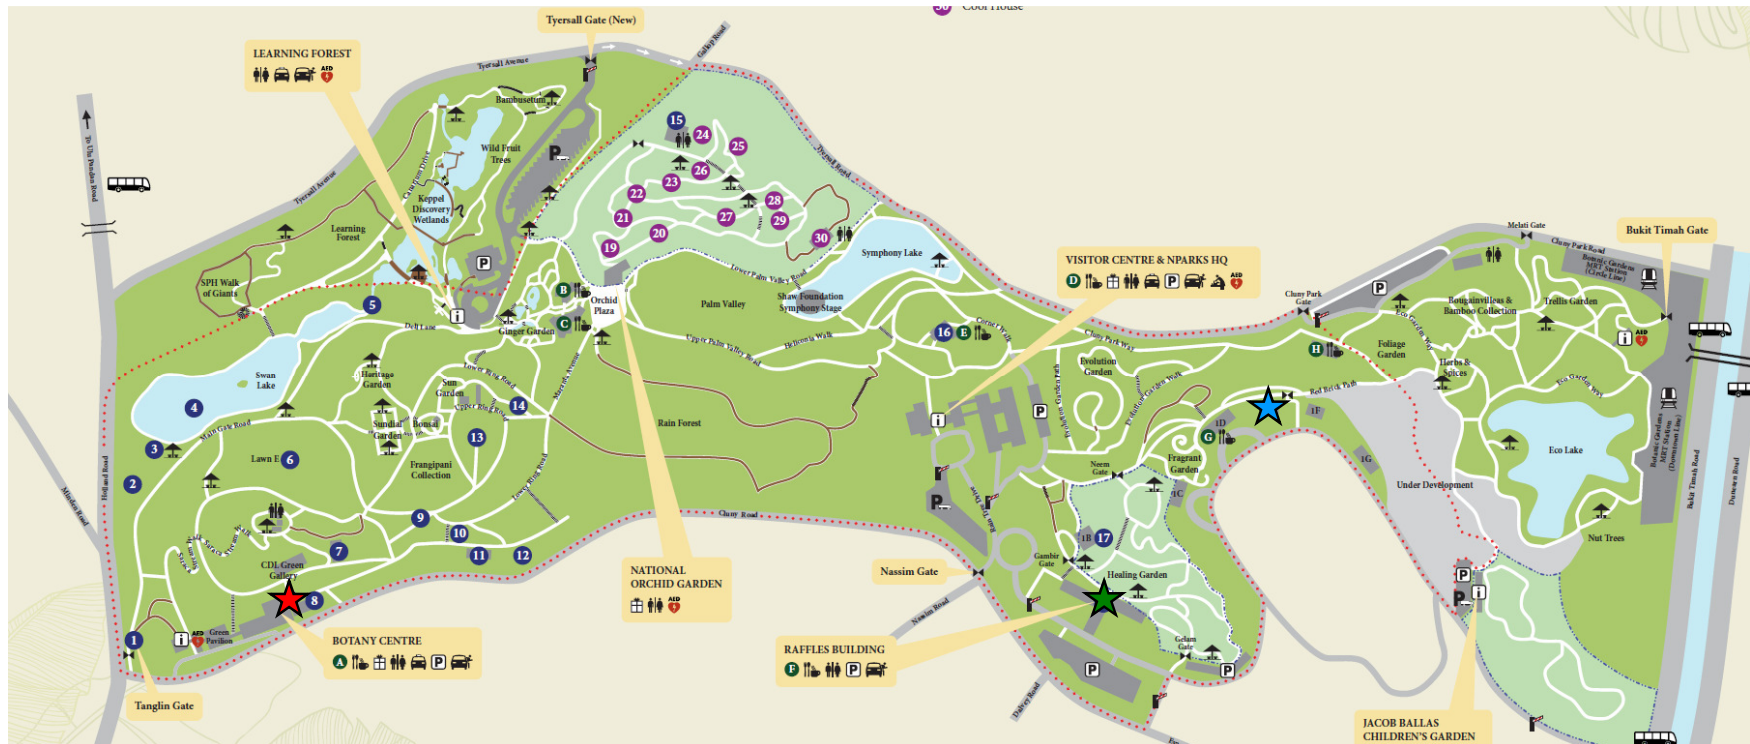

Map Guide to CUGE Training Venues in Singapore Botanic Gardens
 Address: 1 Cluny Road, Singapore Botanic Gardens S259569

| Legend | |
|---|--|
|  | Botany Centre, Tanglin Gate, Singapore Botanic Gardens |
|  | House 3, 1E Cluny Road, Singapore Botanic Gardens |
|  | Raffles Building, 1A Cluny Road, Singapore Botanic Gardens |