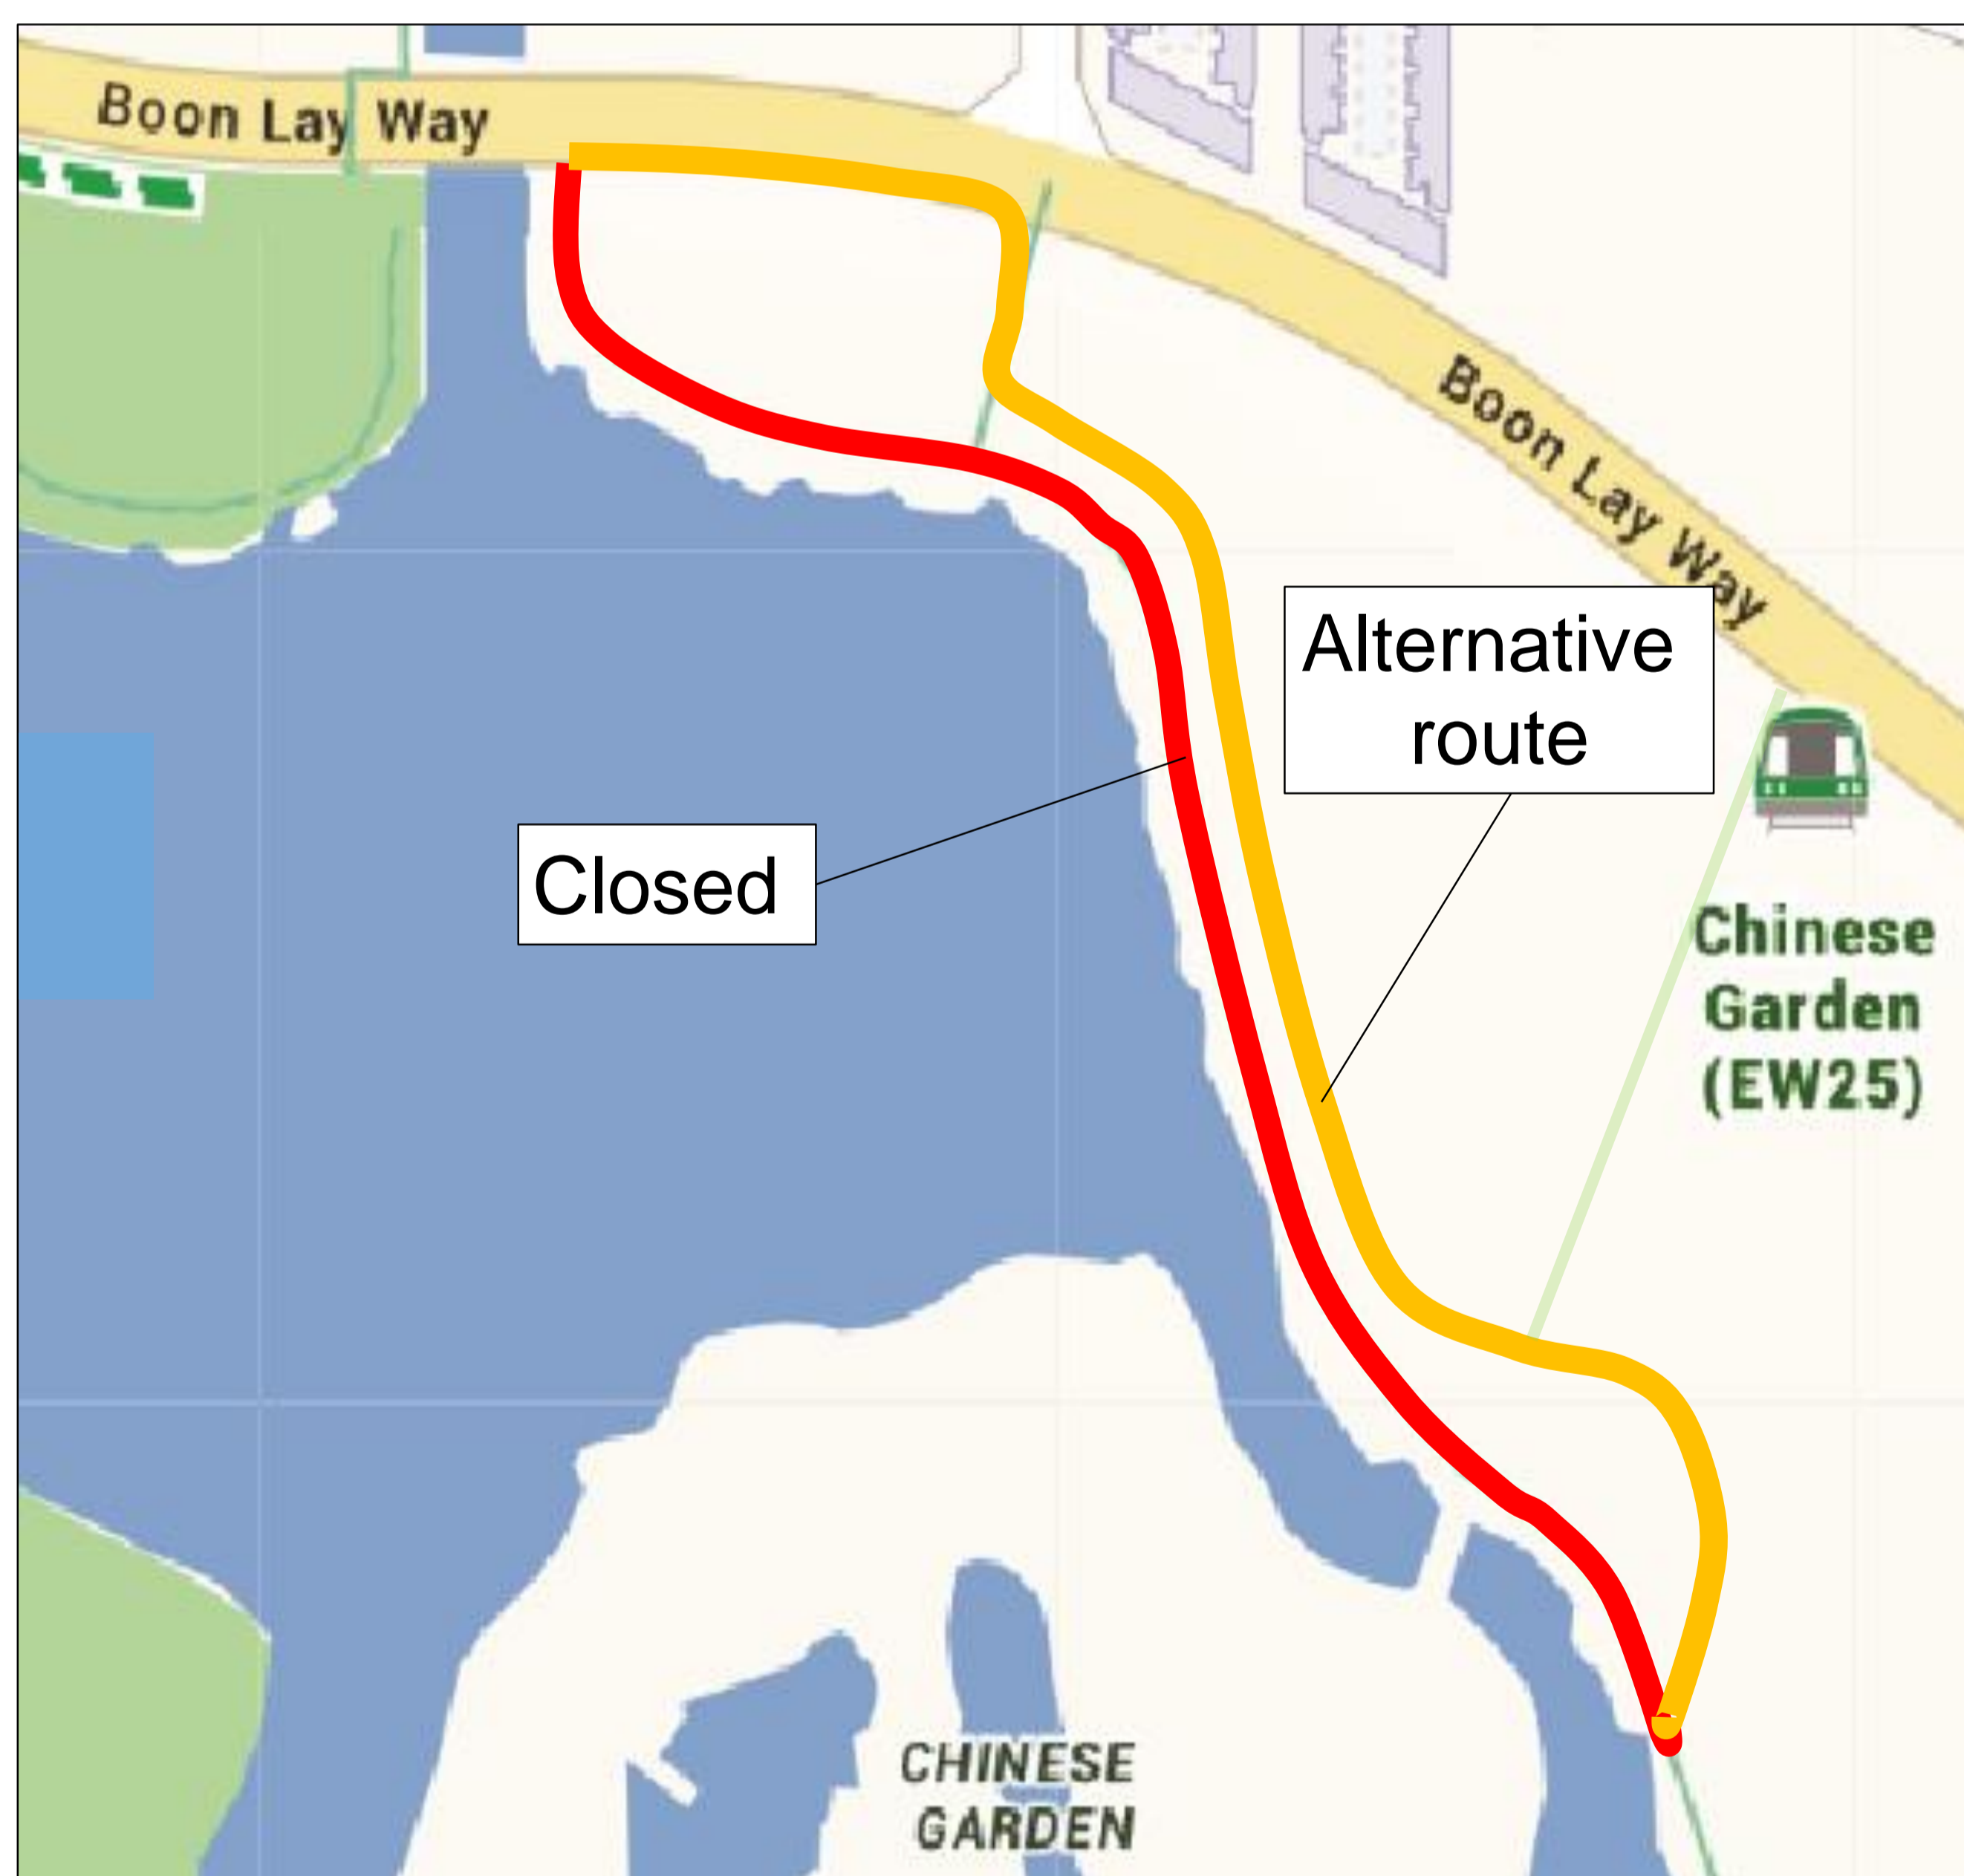

NOTICE

A section of Jurong Park Connector (marked in red) is closed for the development of Chinese and Japanese Gardens, part of Jurong Lake Gardens, from December 2019.

Please use the alternative route (marked in orange) during this period.

Expected completion date: June 2022

Thank you for your understanding.