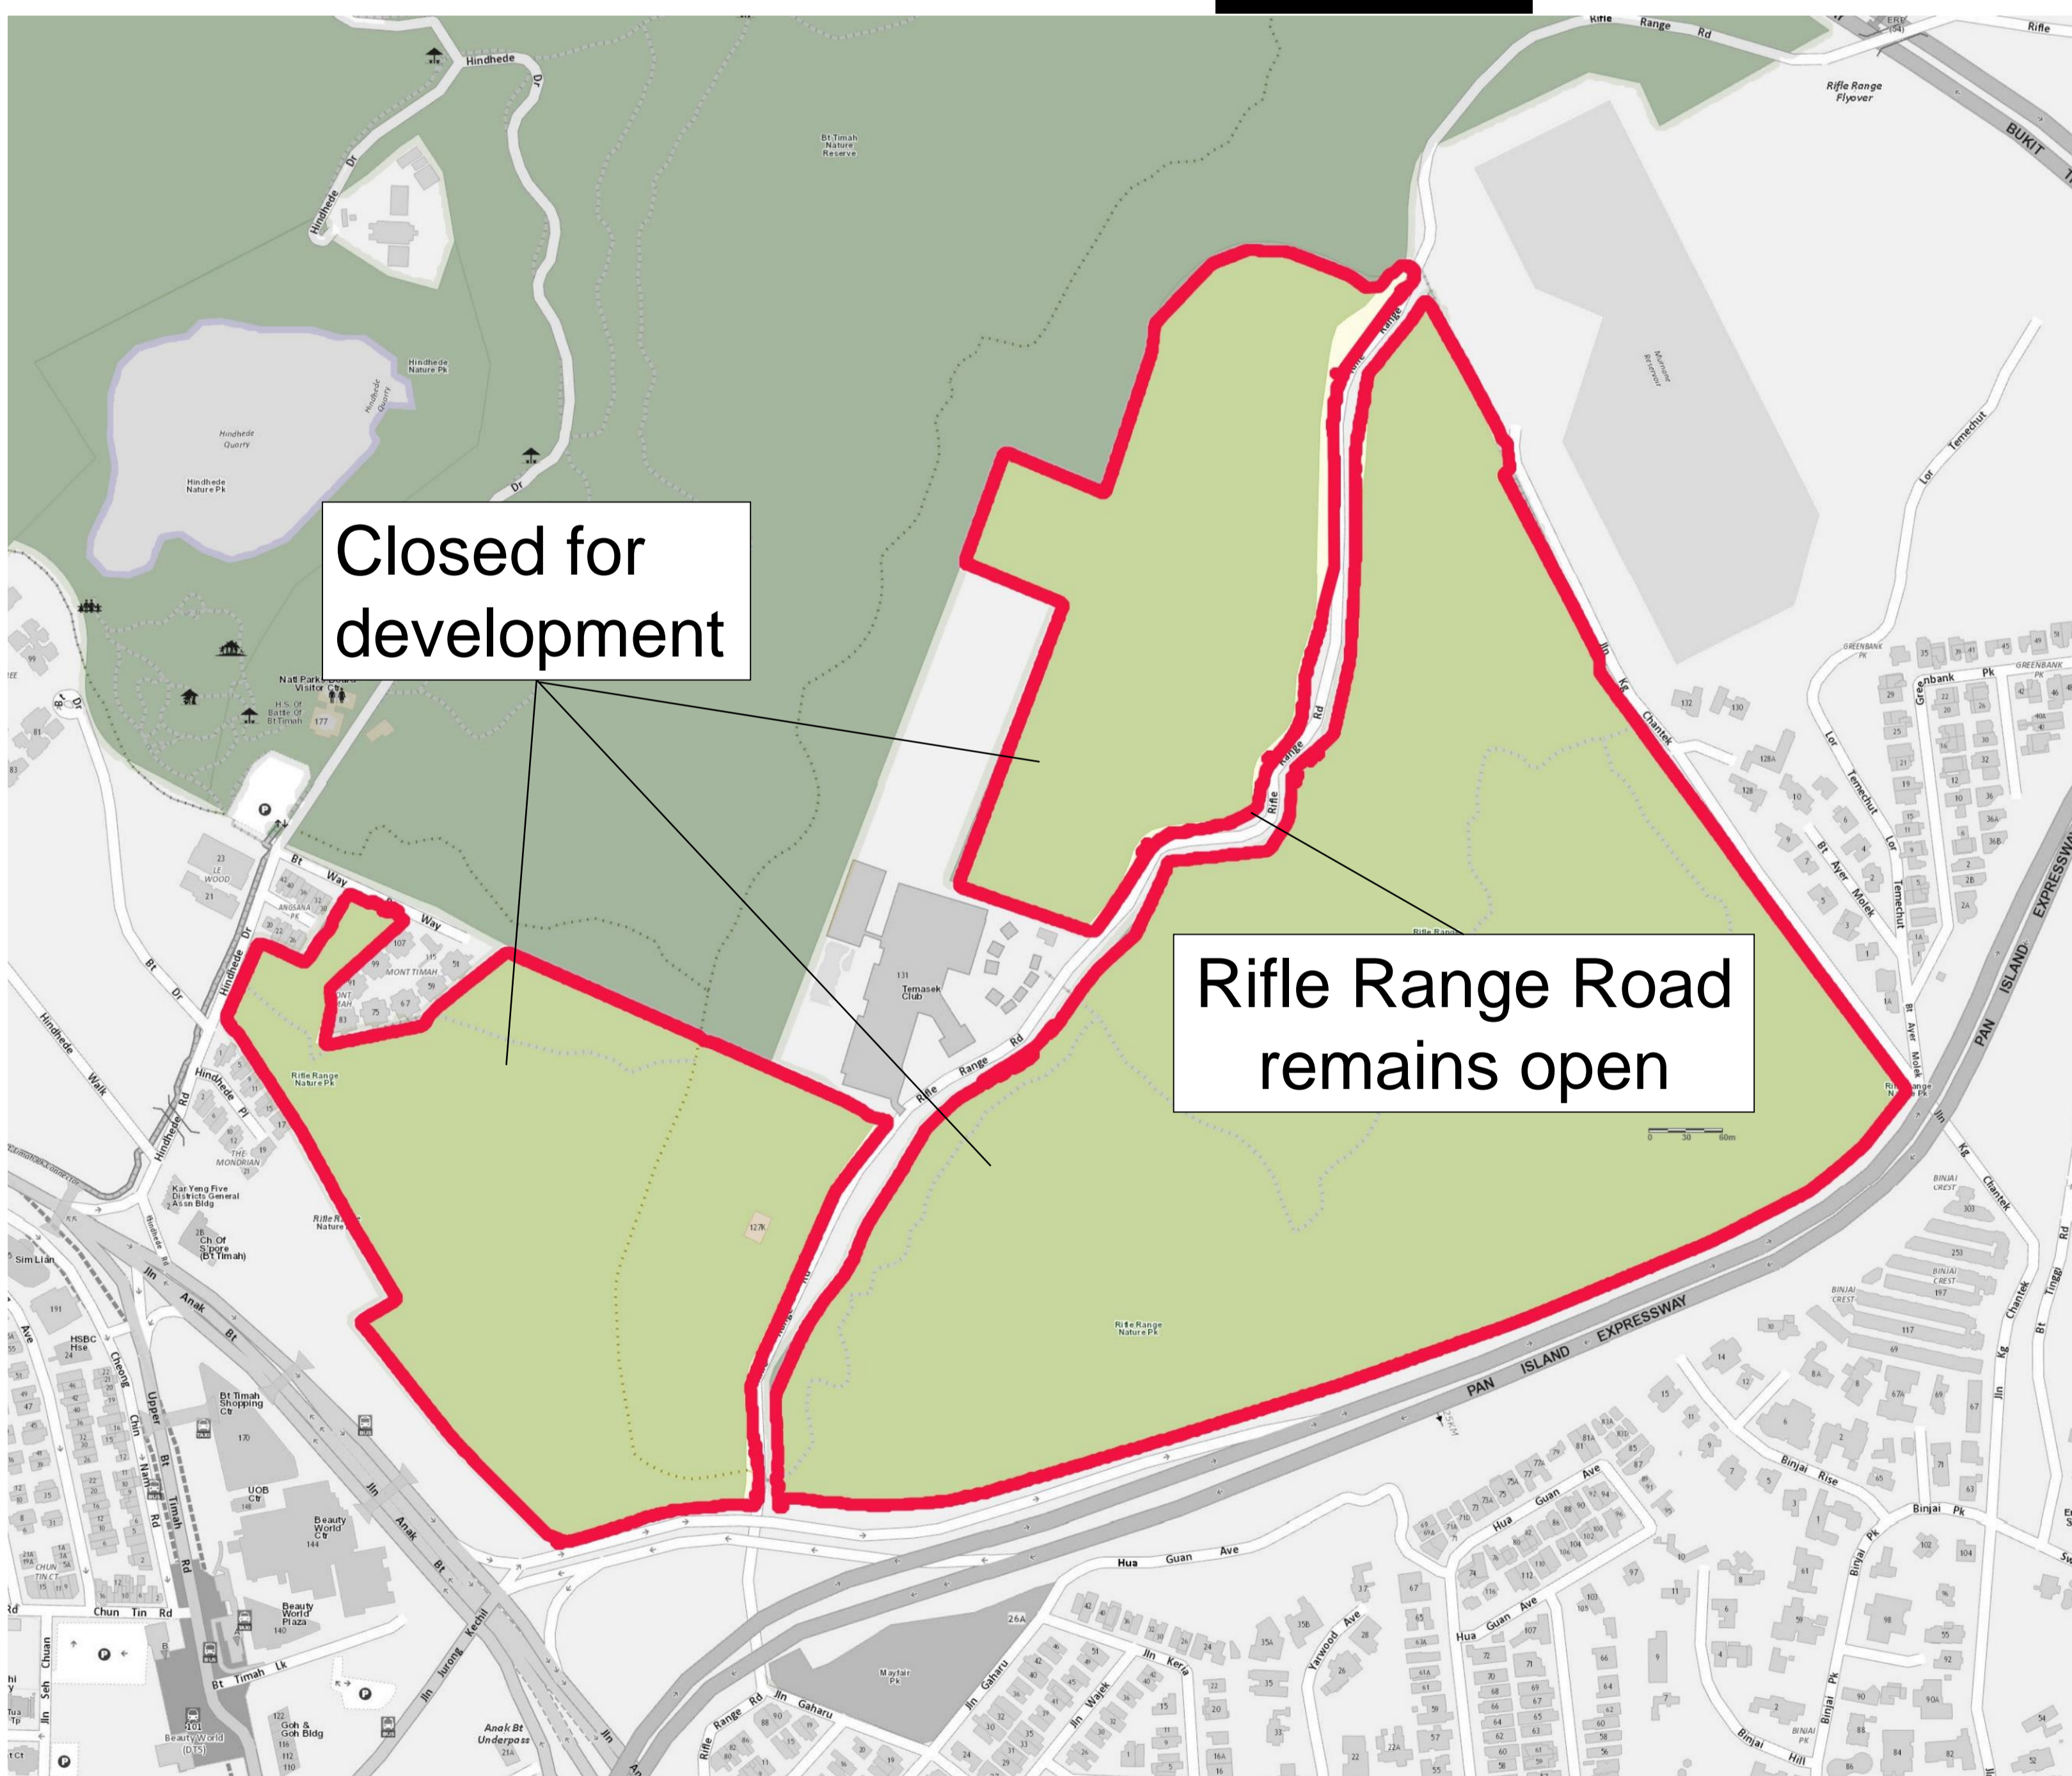

NOTICE

The areas (indicated in **red**) are closed for development as part of Rifle Range Nature Park, from 6 December 2018.

Access via Rifle Range Road is not affected.

Expected completion date:
4th Quarter 2020