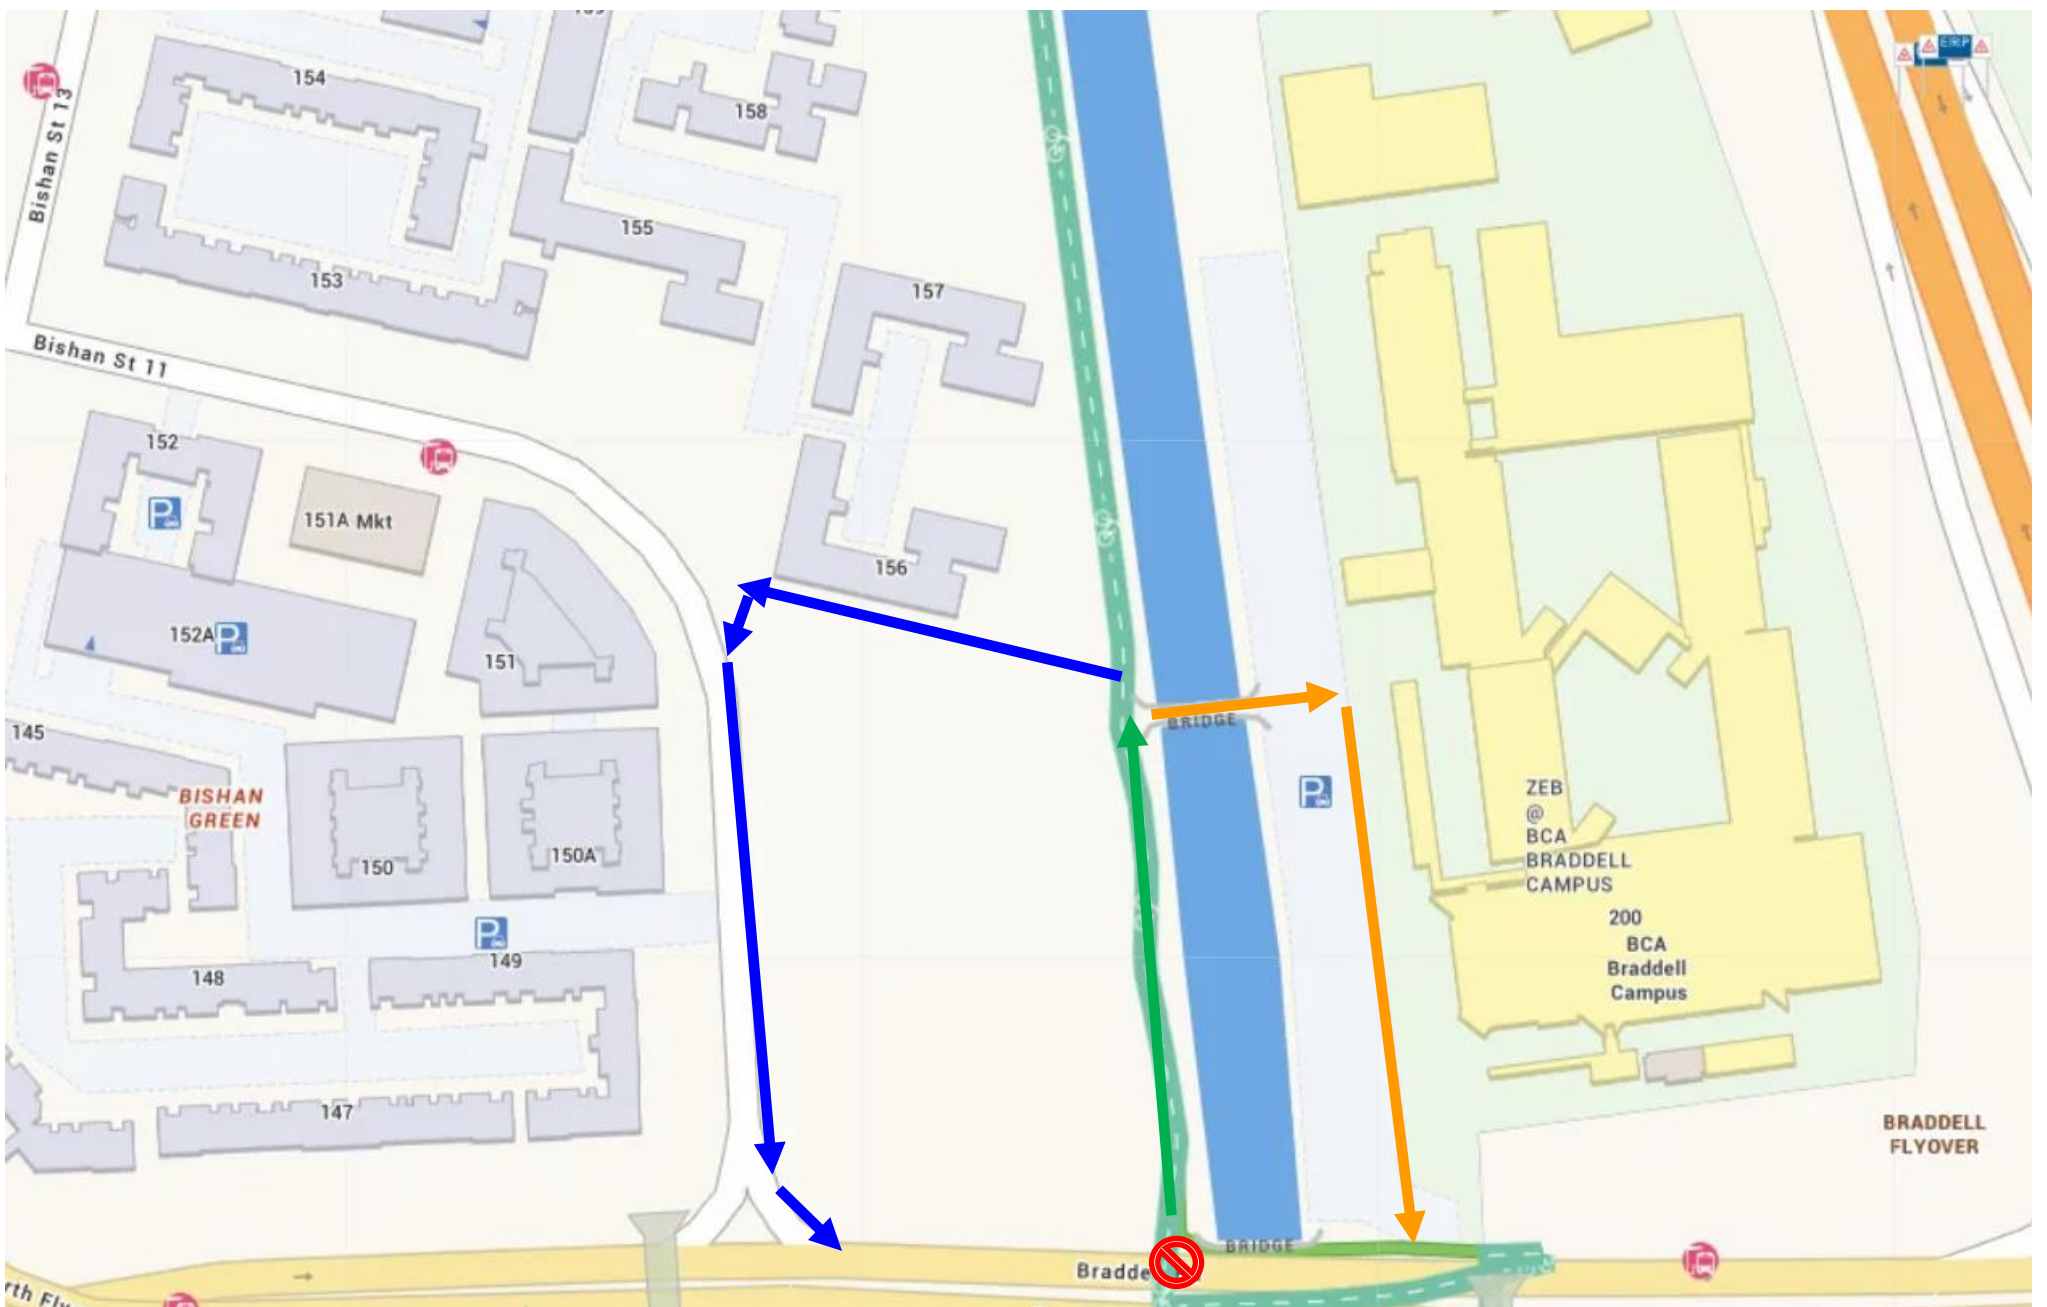

Access to Braddell Rd is closed for improvement works. Please use the alternative route (marked in blue and orange)

- 1. Block 156 Bishan Street 11 or**
- 2. bridge across Kallang River**
 - Braddell Heavy Vehicle Park (next to BCA Academy)**