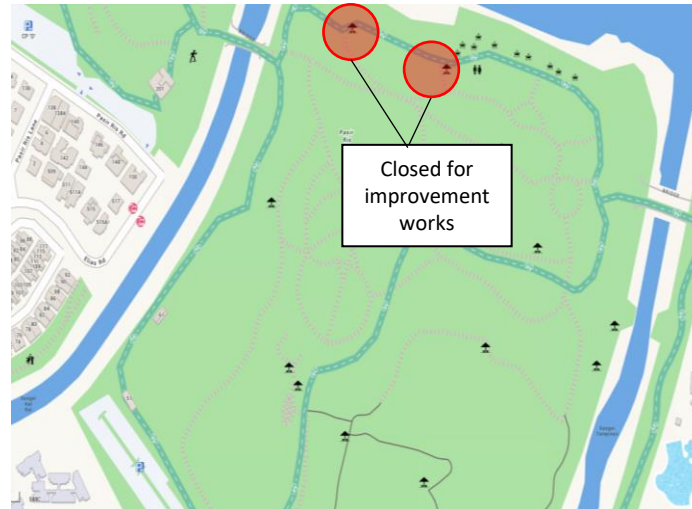

# NOTICE

The Shelters in Pasir Ris Park Area  
2 (marked in **red**) are closed for  
improvement works from  
10 April 2023.

The other facilities in the Area  
remain open for use.

Expected completion date:  
**6 December 2023**