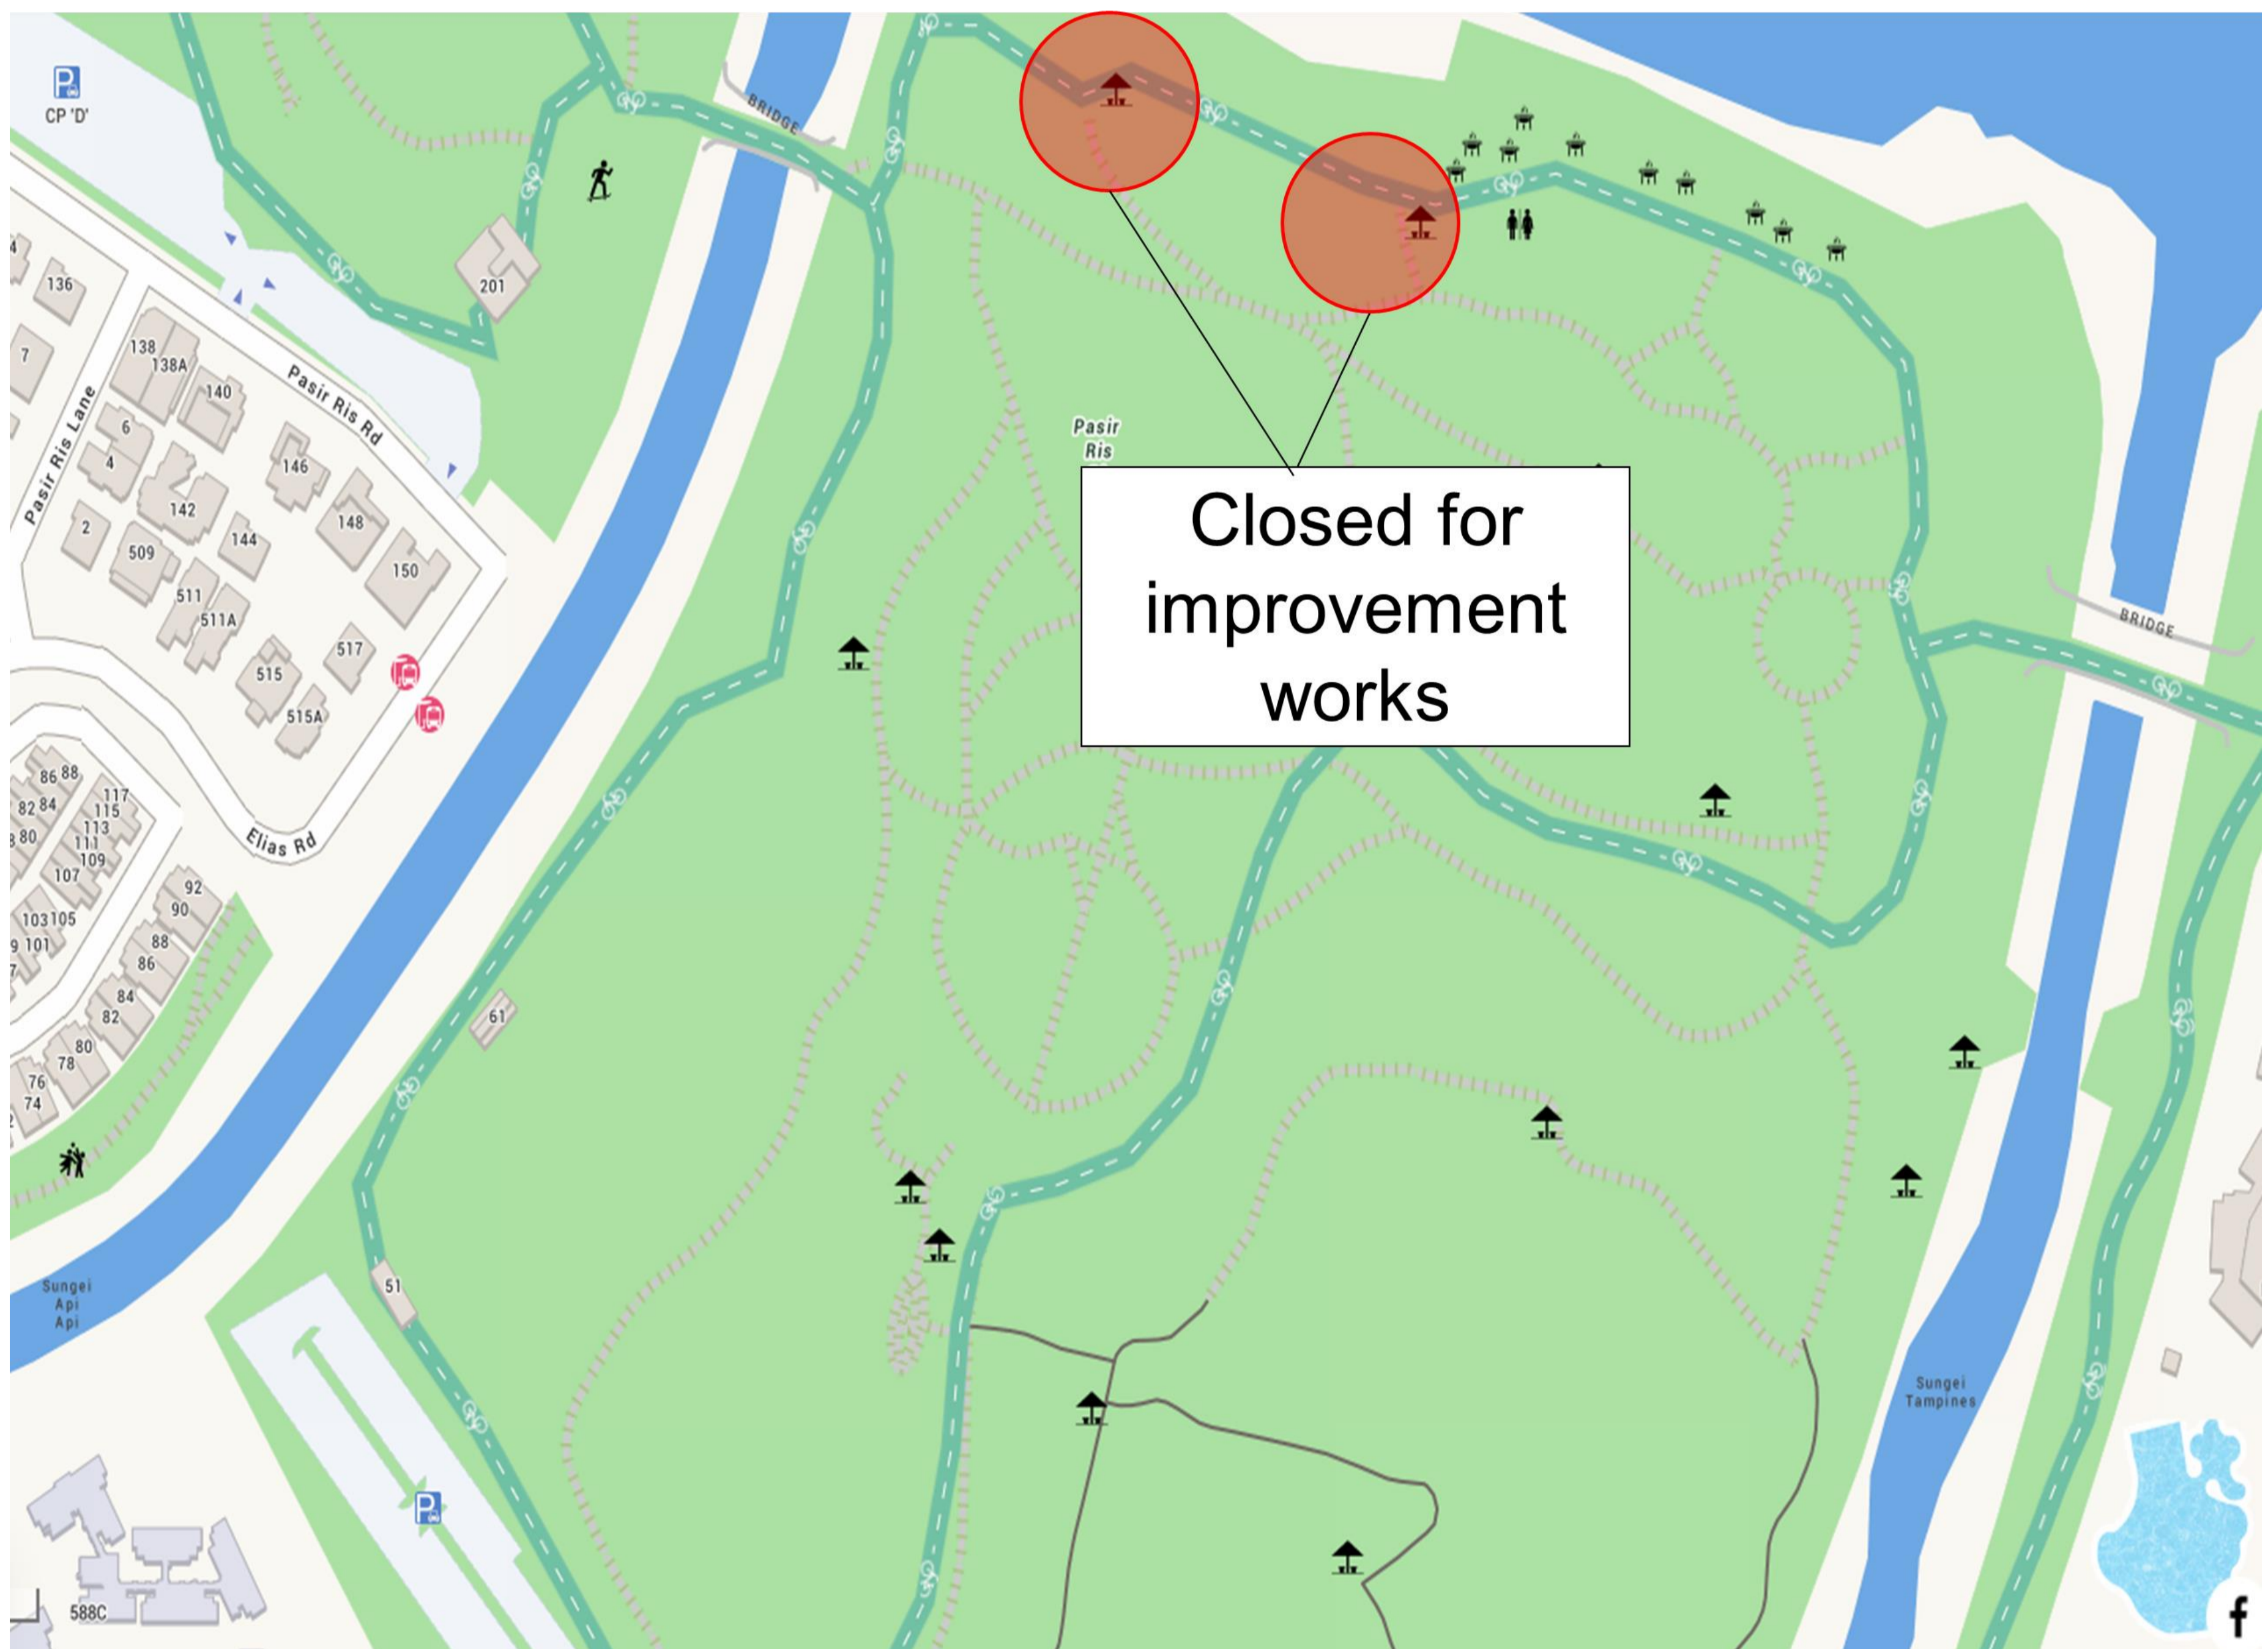

NOTICE

**The Shelters at Pasir Ris Park Area 2
(marked in red) are closed for
improvement works from
10 April 2023.**

**The other facilities in the area
remain open for use.**

**Expected completion date:
4 November 2023**