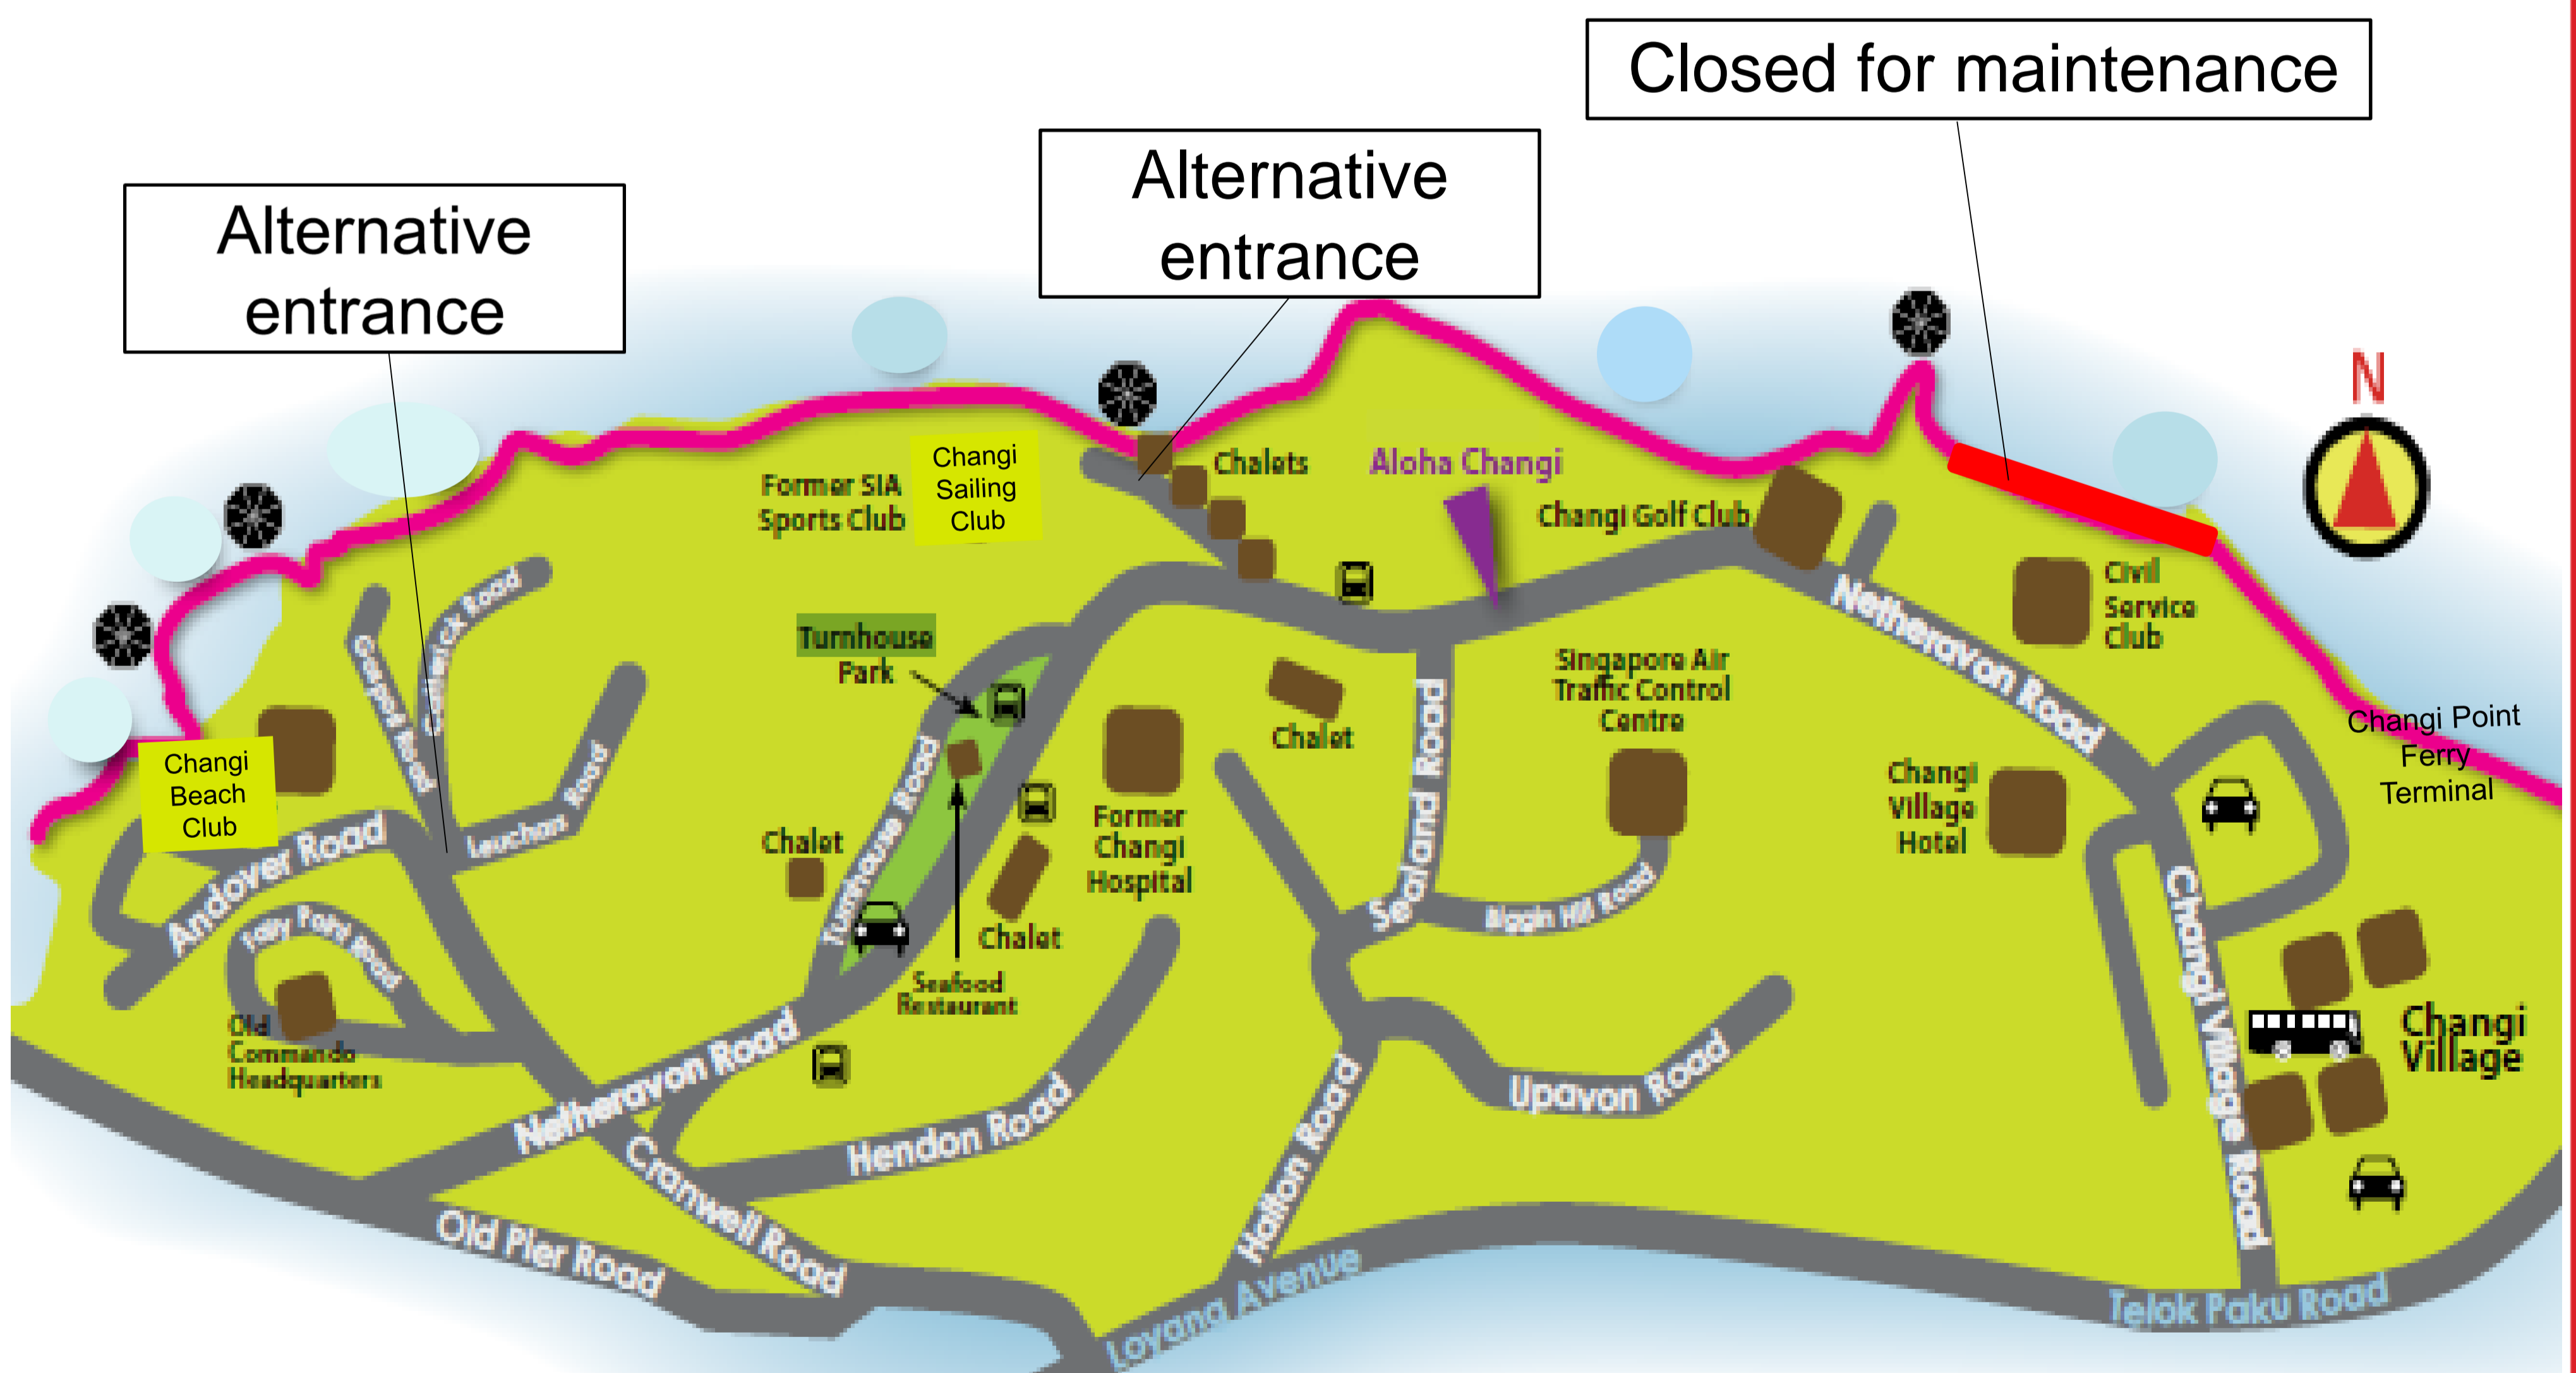

NOTICE

Part of the boardwalk
(marked in red)
is closed for maintenance.

Please use the nearest
alternative entrances
to access the boardwalk.

Expected completion date:
End September 2017

Thank you for your understanding