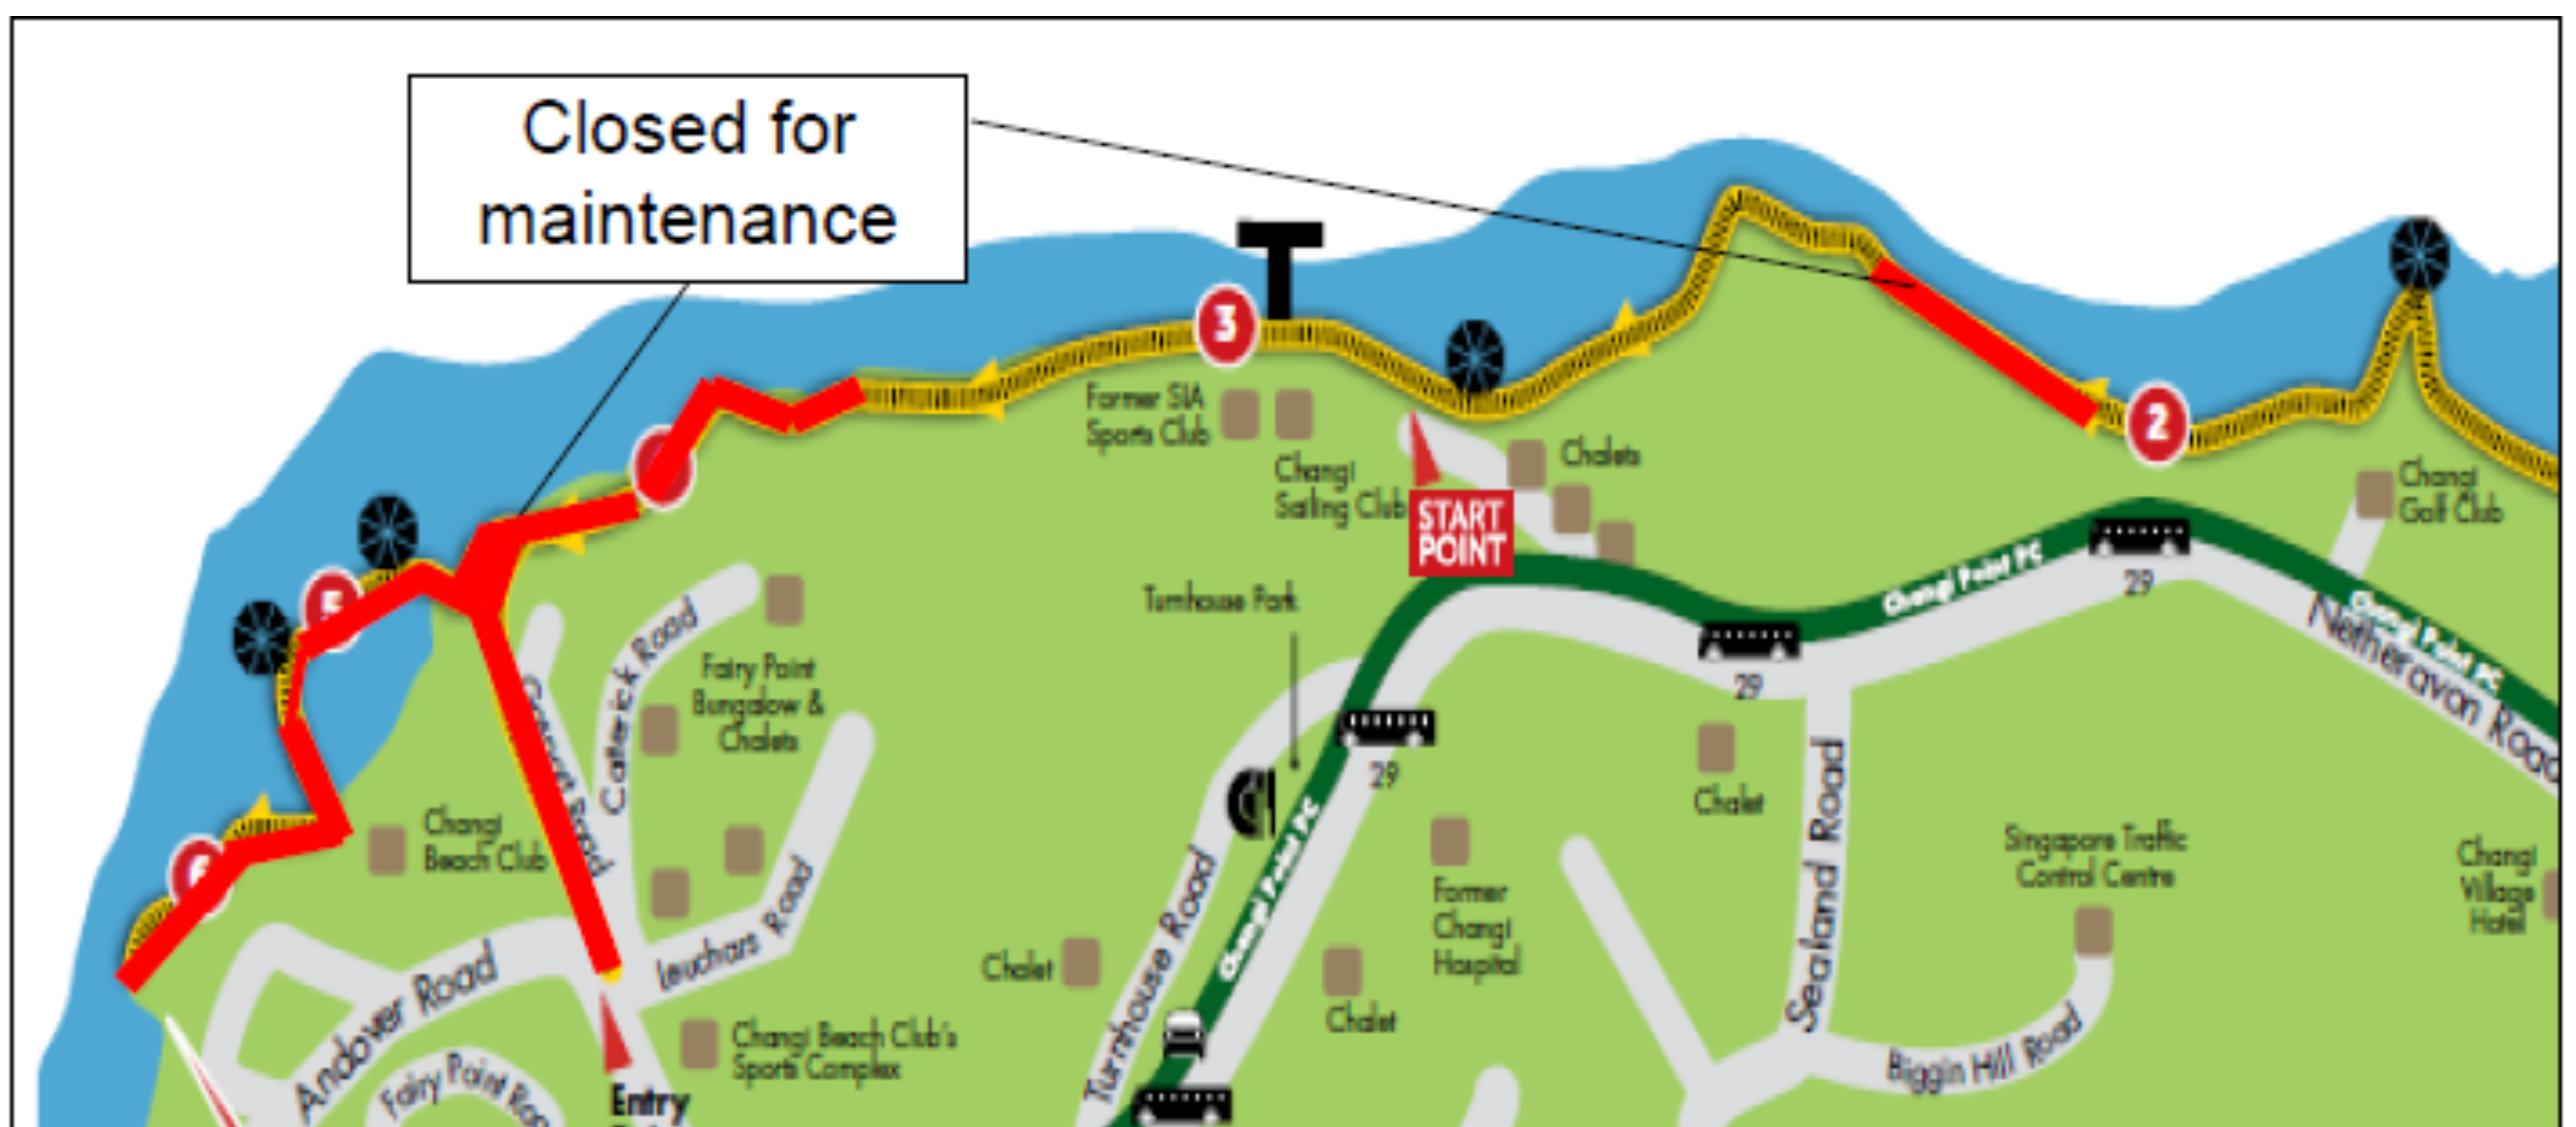

# NOTICE

A section of Changi Boardwalk (marked in **red** on the map) is closed for development works from 1 September 2020.

Visitors can continue to access the remaining sections of the boardwalk.

Expected completion date:  
30 June 2022