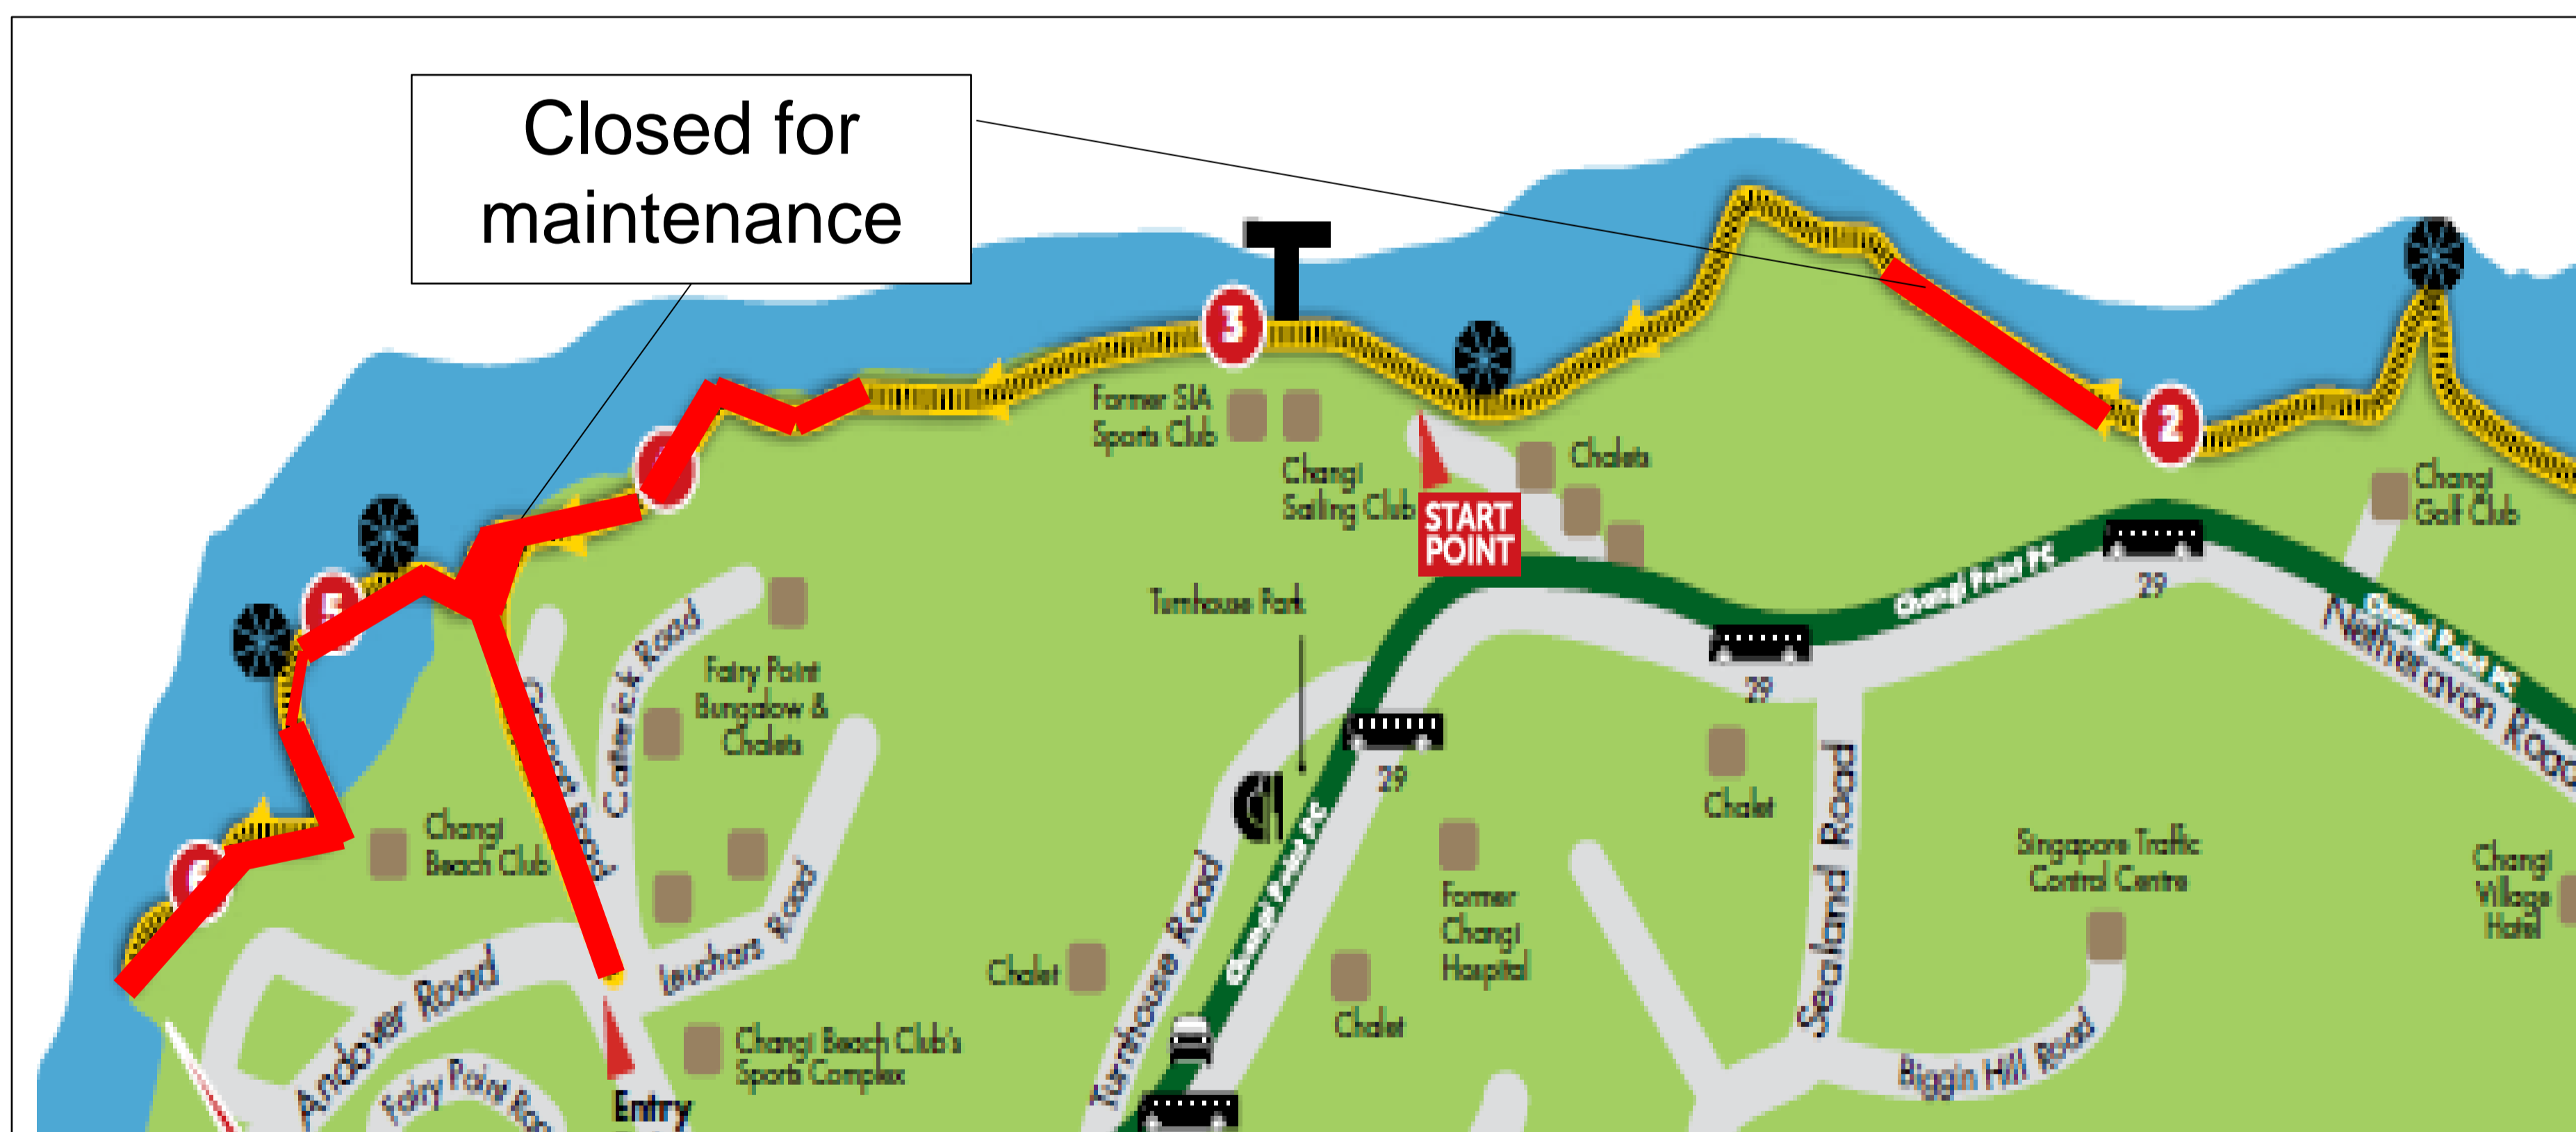

NOTICE

Sections of the Changi Boardwalk (indicated in red) are closed for redevelopment from December 2020.

Visitors can continue to access the remaining sections of the boardwalk.

**Expected completion date:
End Feb 2022**