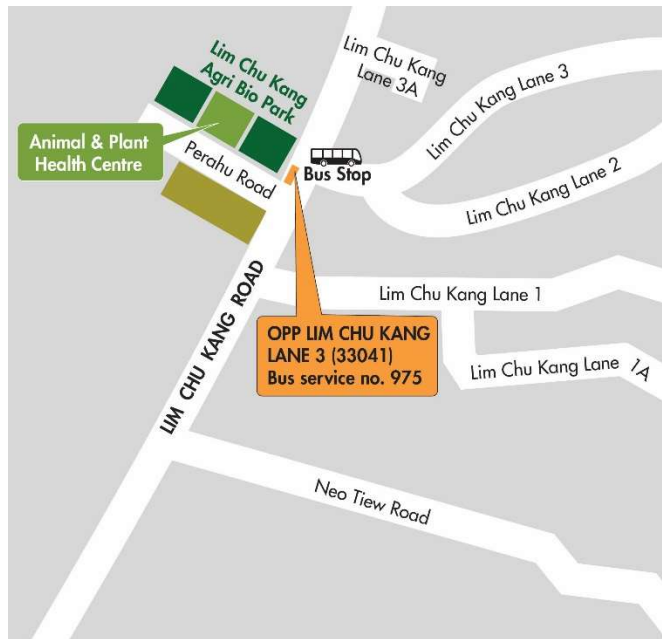

Printing of watermark certificates/ licences/ permits at self-service stations

a) Animal & Plant Health Centre

6 Perahu Road, Singapore 718827

Tel: 6316 5168

8.30 am – 12.30 p.m. & 1.30 pm – 5.00 pm (Mondays to Fridays)

12.30pm – 1.30pm (Closed for lunch)

b) HortPark (Visitor Services Centre)

33 Hyderabad Road, Singapore 119578

Tel: 6471 5601

8.30 am to 5.00 pm (Mondays to Fridays)