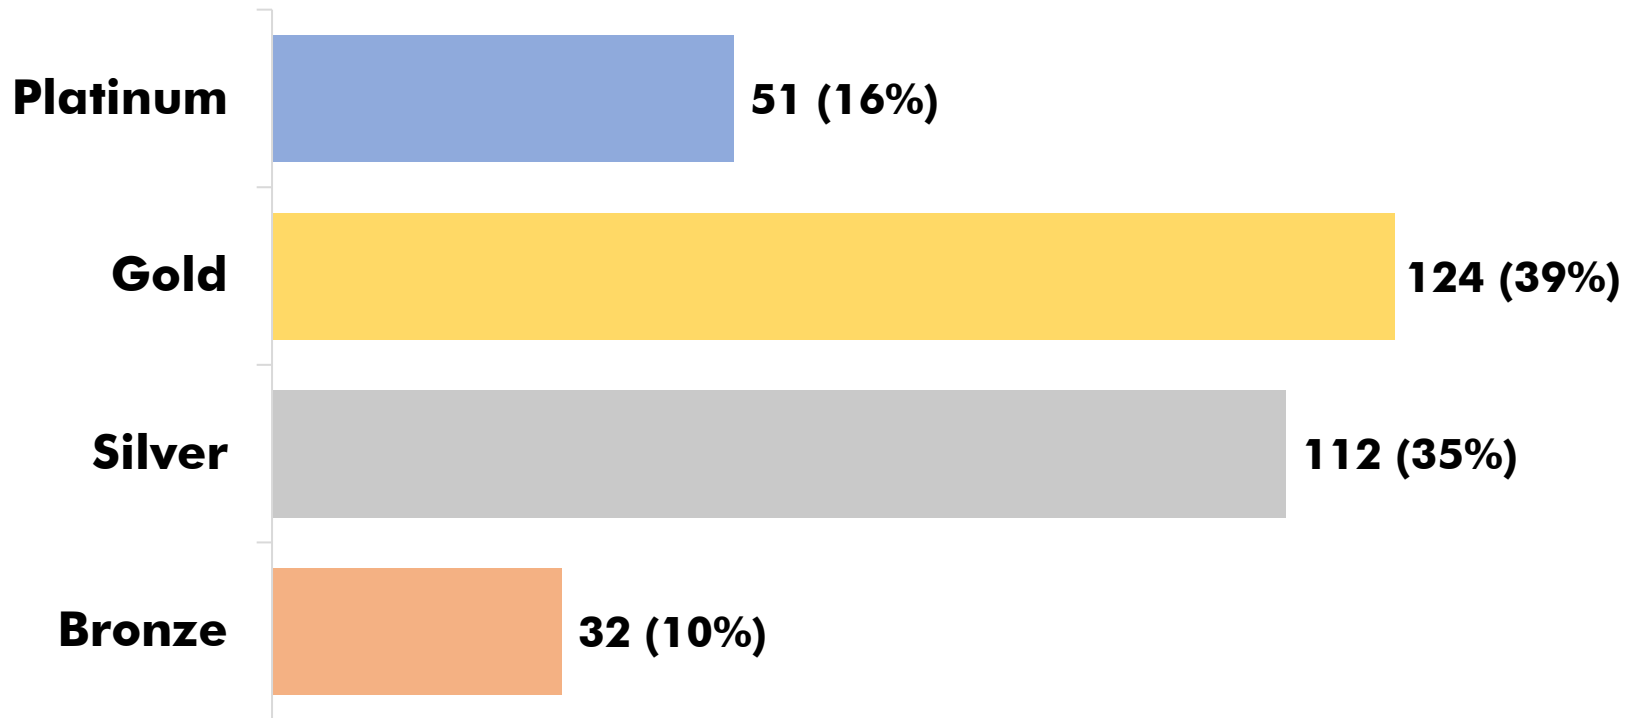

Achievement Bands

319 participating gardens were awarded Platinum, Gold, Silver or Bronze based on their overall score according to the judging criteria.

The image shows two young women, likely students, wearing green t-shirts and light blue surgical masks. They are both wearing glasses. They are sitting on the floor, surrounded by green plants. The woman on the right is holding a black bag, and they appear to be examining a plant inside it. The background is a plain, light-colored wall. The text 'Educational Institutions' is overlaid in the center in a bold, green font.