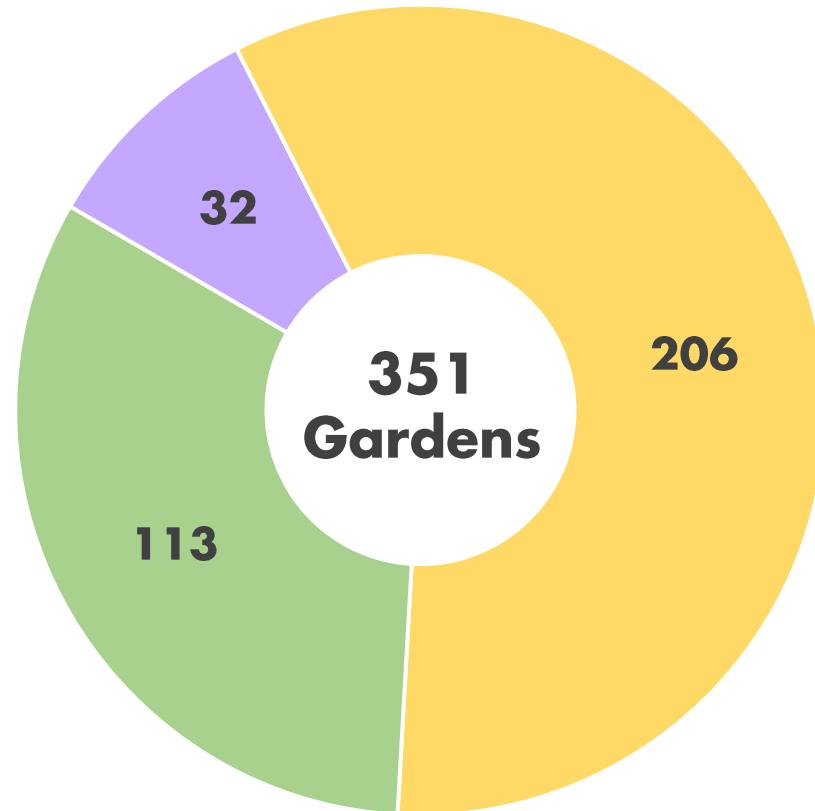

Participating Categories

Outdoor Gardens:
Educational Institutions,
Organisations

**'My Green Space' –
Indoor Gardens:**
All CIB gardening groups

CIB Awards 2021 Participation

- Educational Institutions
- Organisations
- My Green Space' - Indoor Gardens