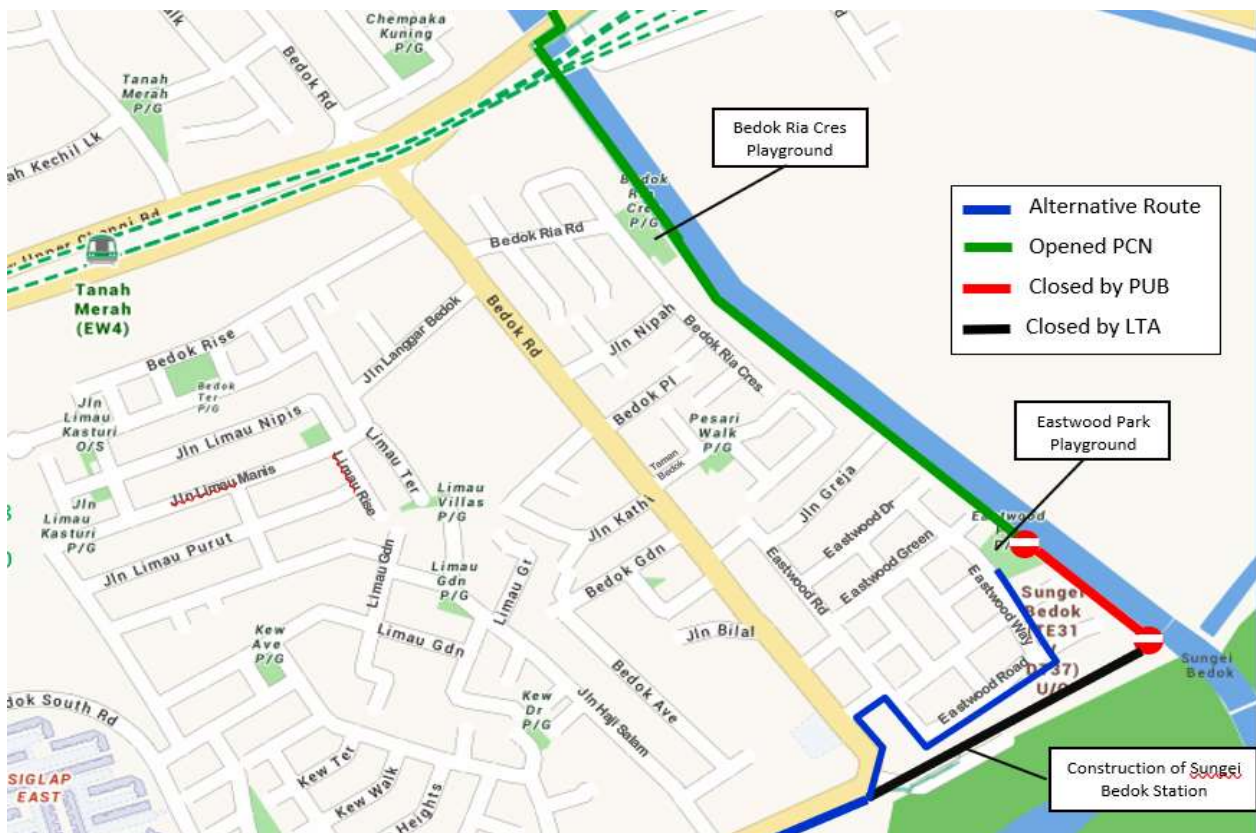

# NOTICE

Part of Bedok Park Connector (marked in **red** and black) is closed for upgrading and MRT work.

Please use the alternative route (marked in **blue**) to access Bedok PC (marked in **green**).

**Expected completion date:**  
**3rd quarter 2022 By PUB**  
**4th quarter 2024 By LTA**