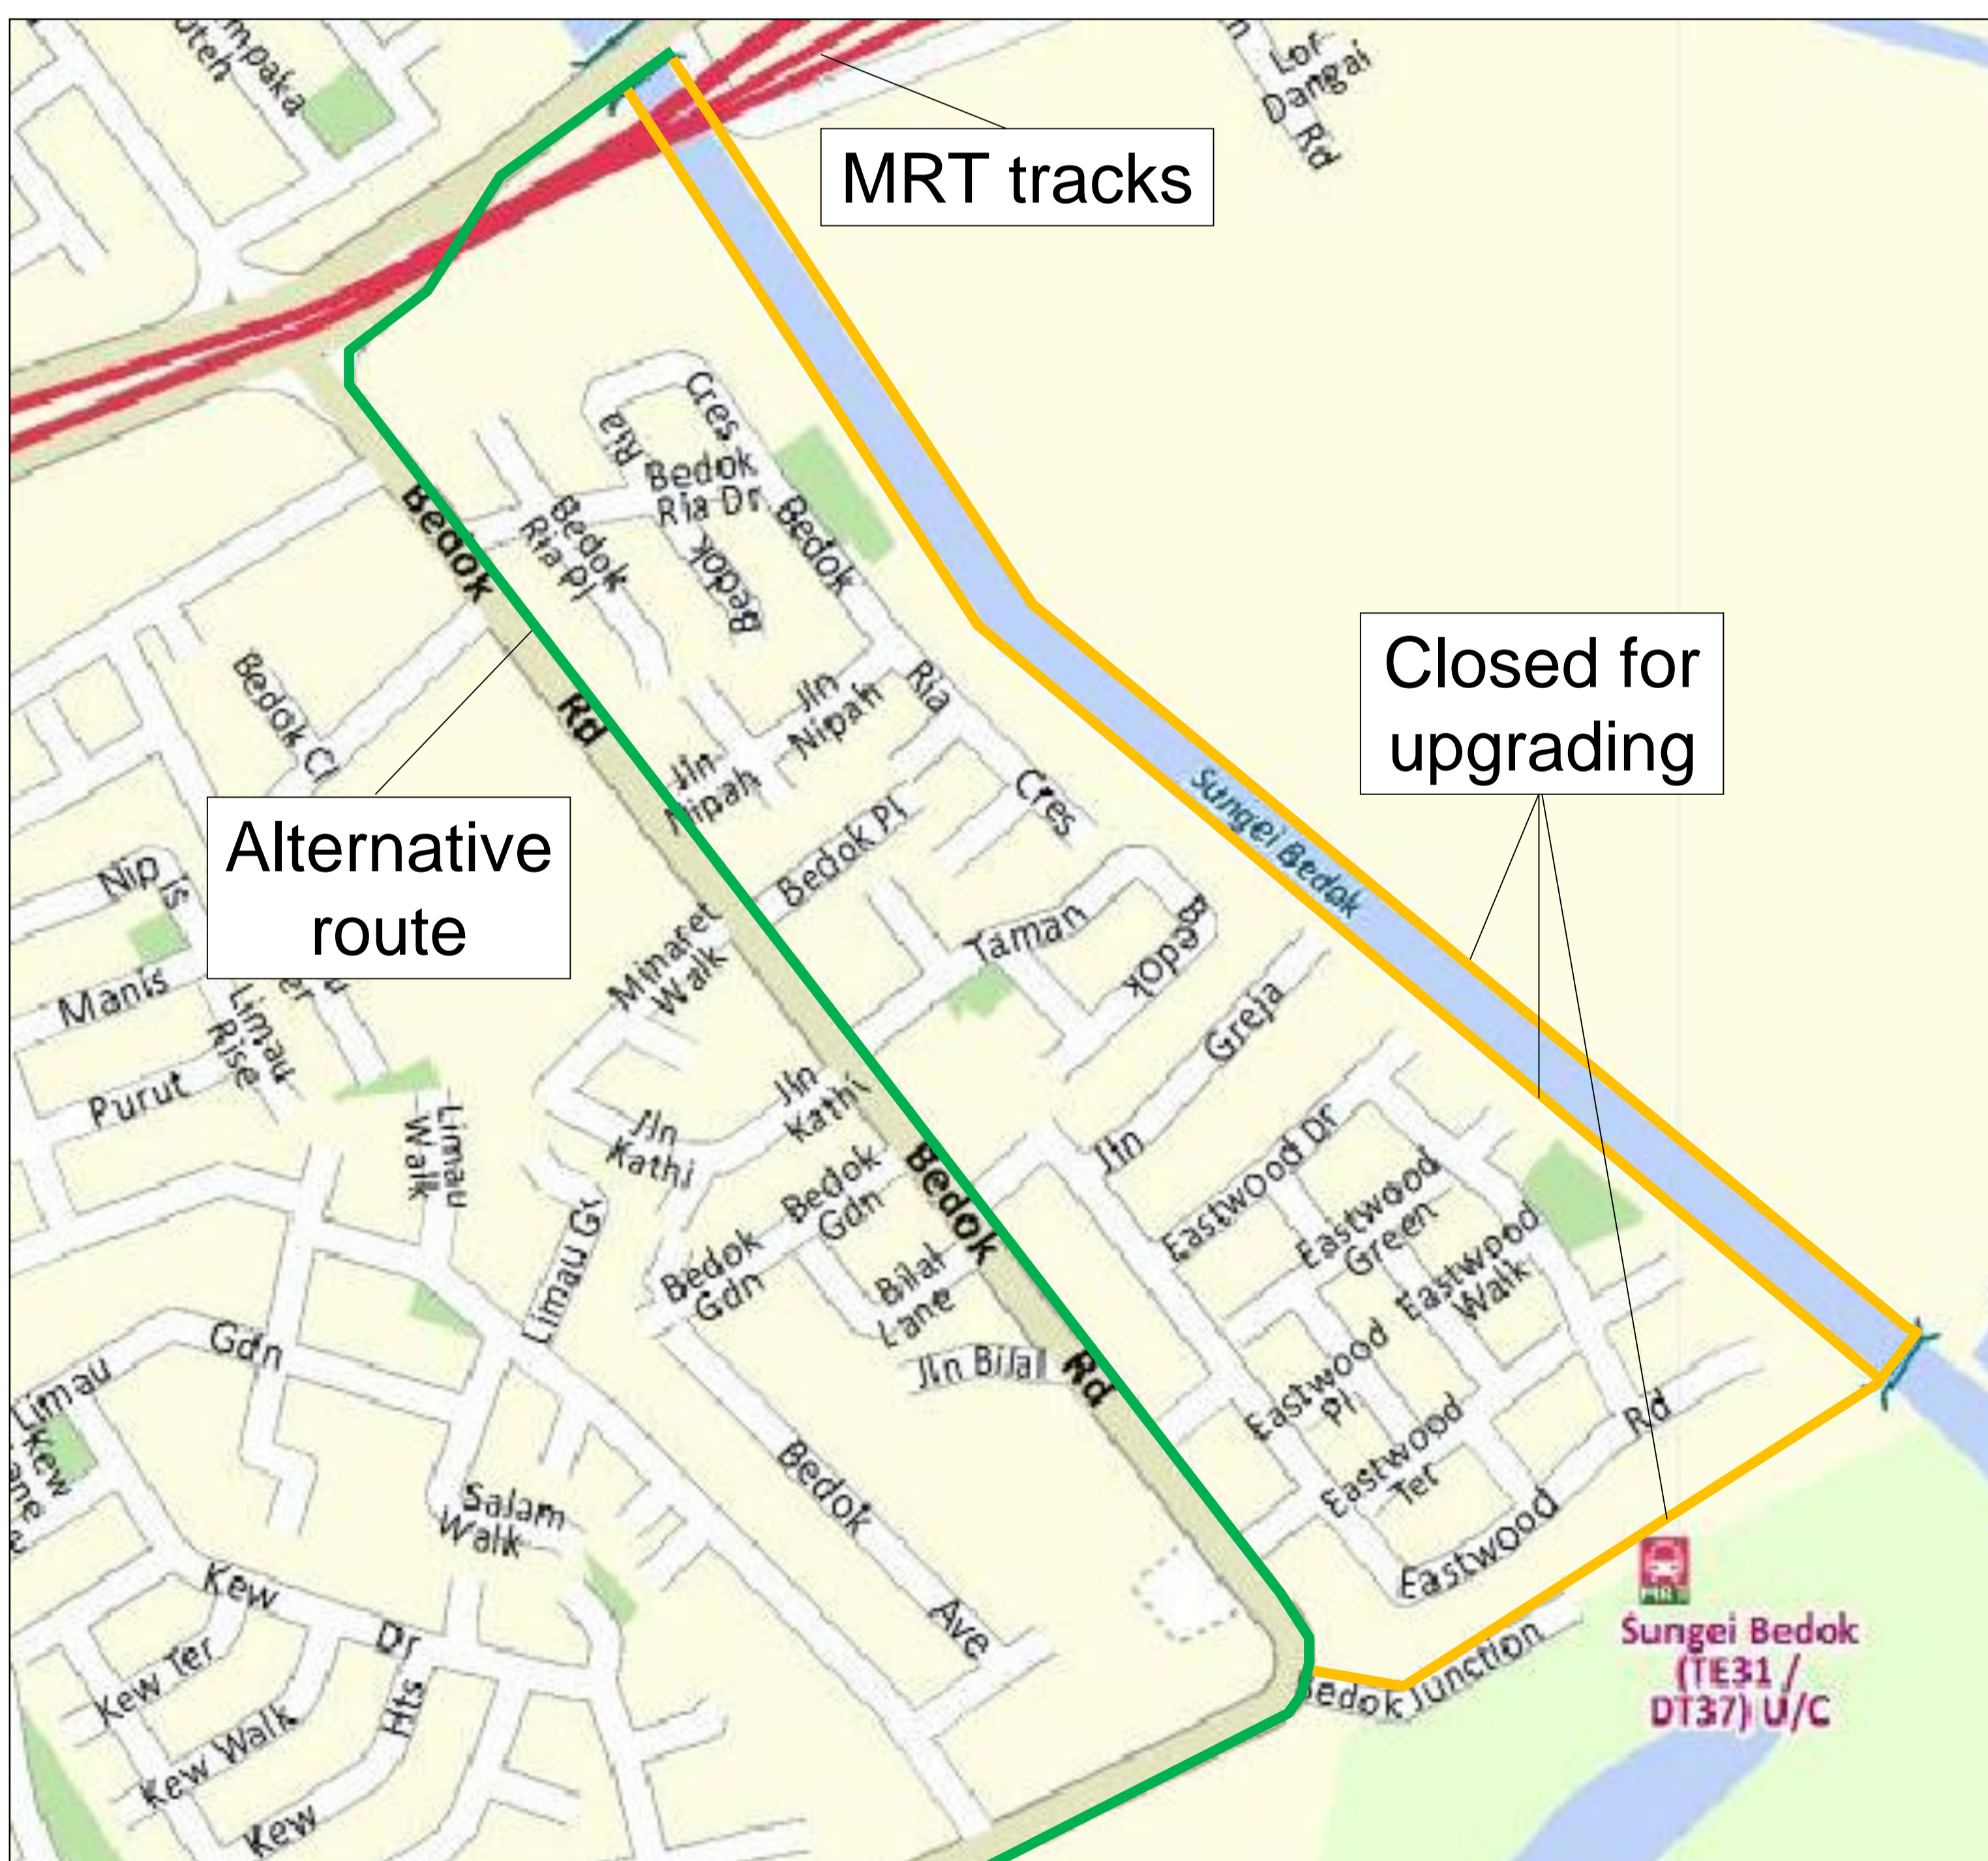

NOTICE

Part of Bedok Park Connector (marked in orange) is closed for upgrading. Please use the alternative route (marked in green).

**Expected completion date:
End September 2020**

Thank you for your understanding