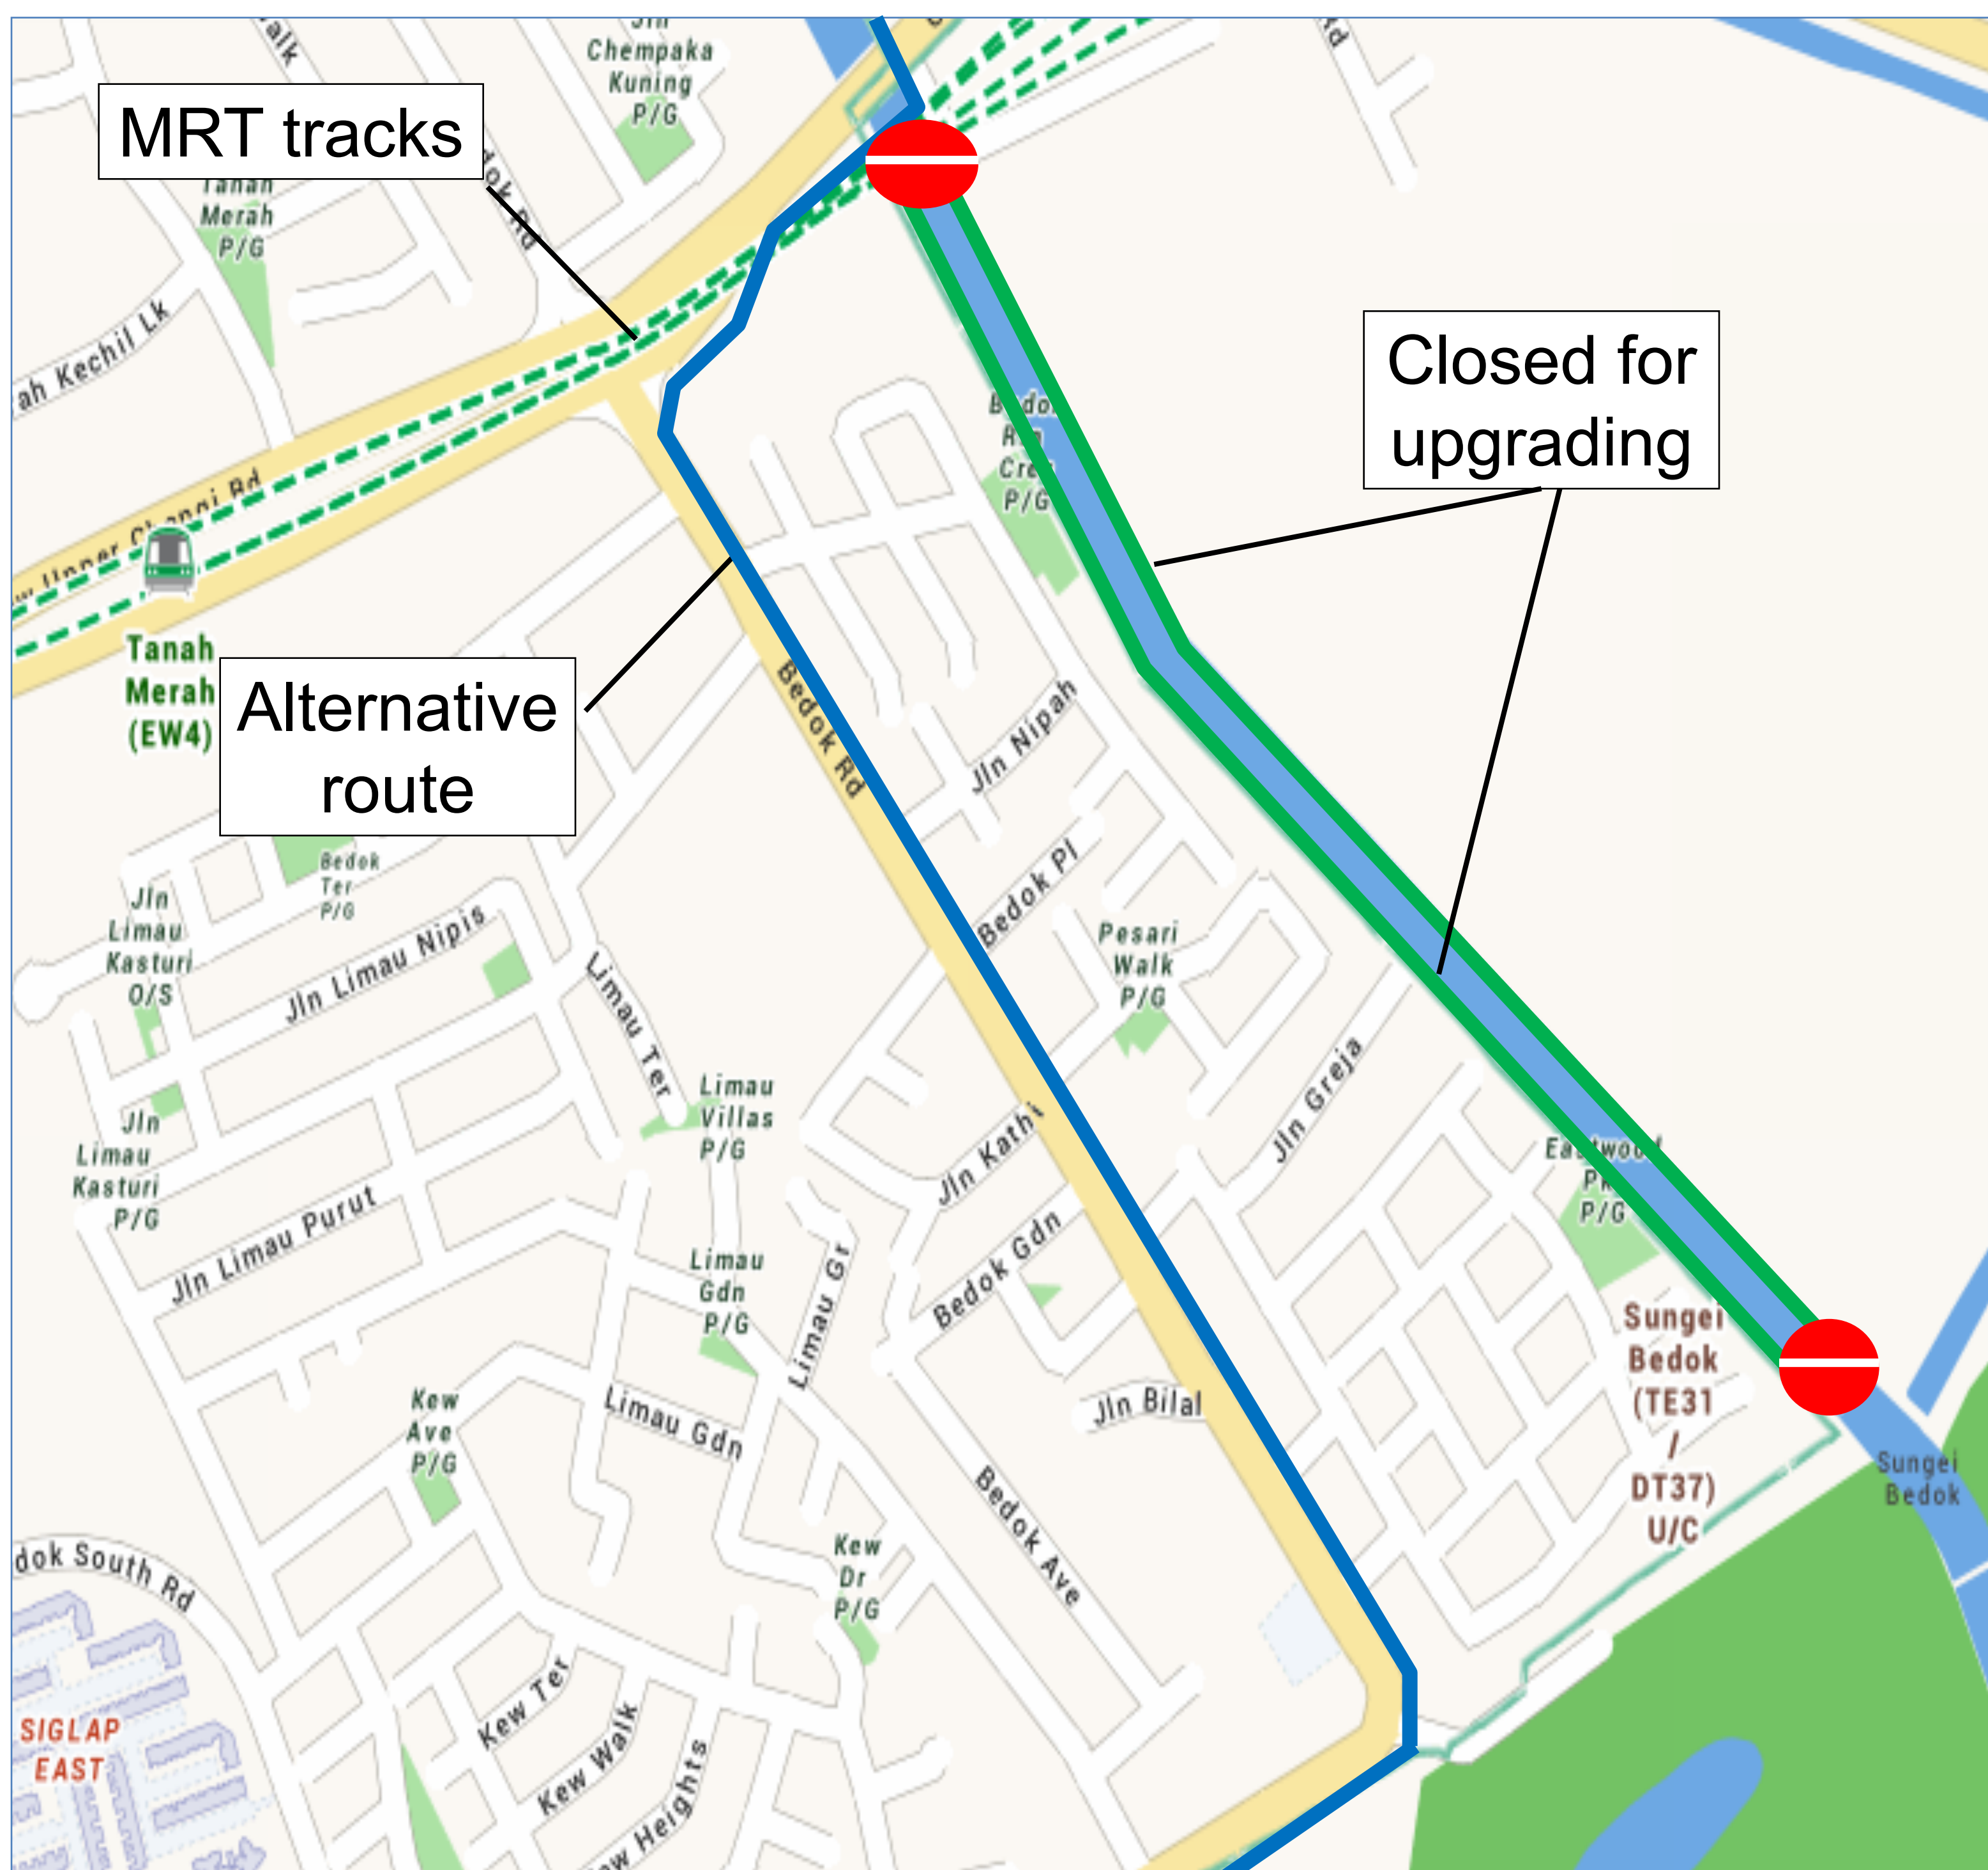

NOTICE

Part of Bedok Park Connector (marked in green) is closed for upgrading.
Please use the alternative route (marked in blue).

Expected completion date:
End July 2021

Thank you for your understanding