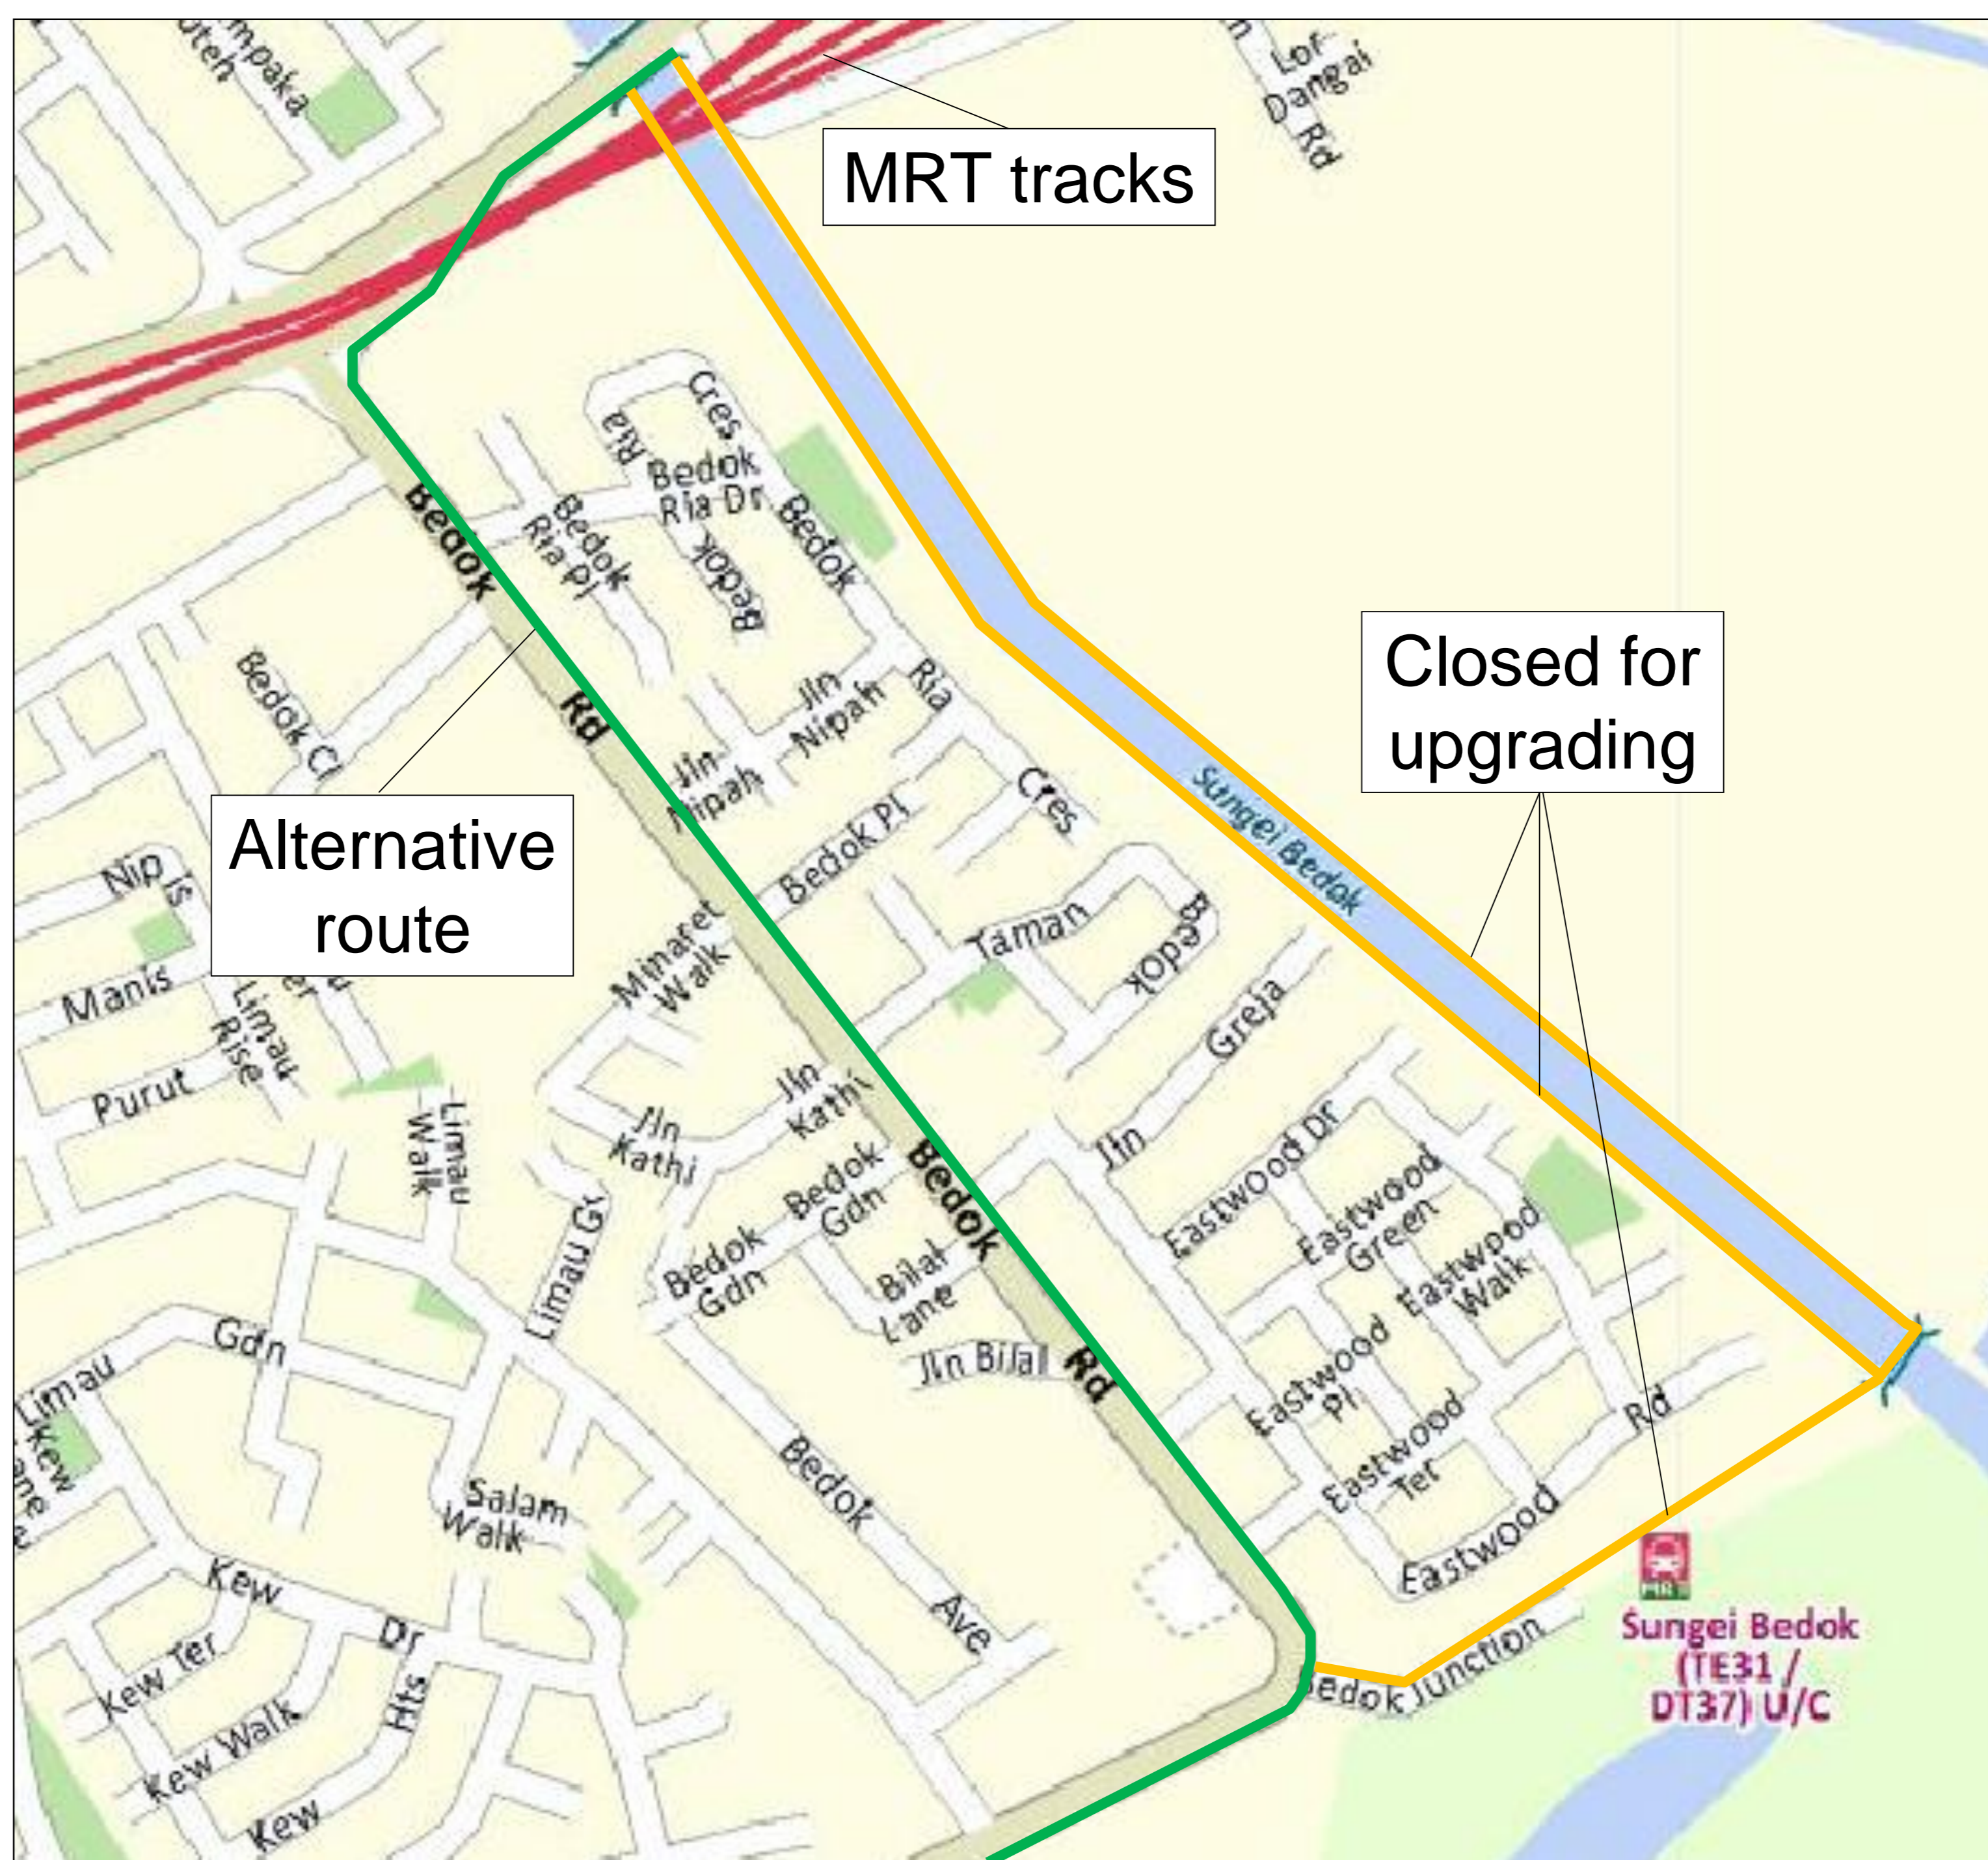

NOTICE

Part of Bedok Park Connector (marked in **orange**) is closed for upgrading.
Please use the alternative route (marked in **green**).

Expected completion date:
End June 2020

Thank you for your understanding