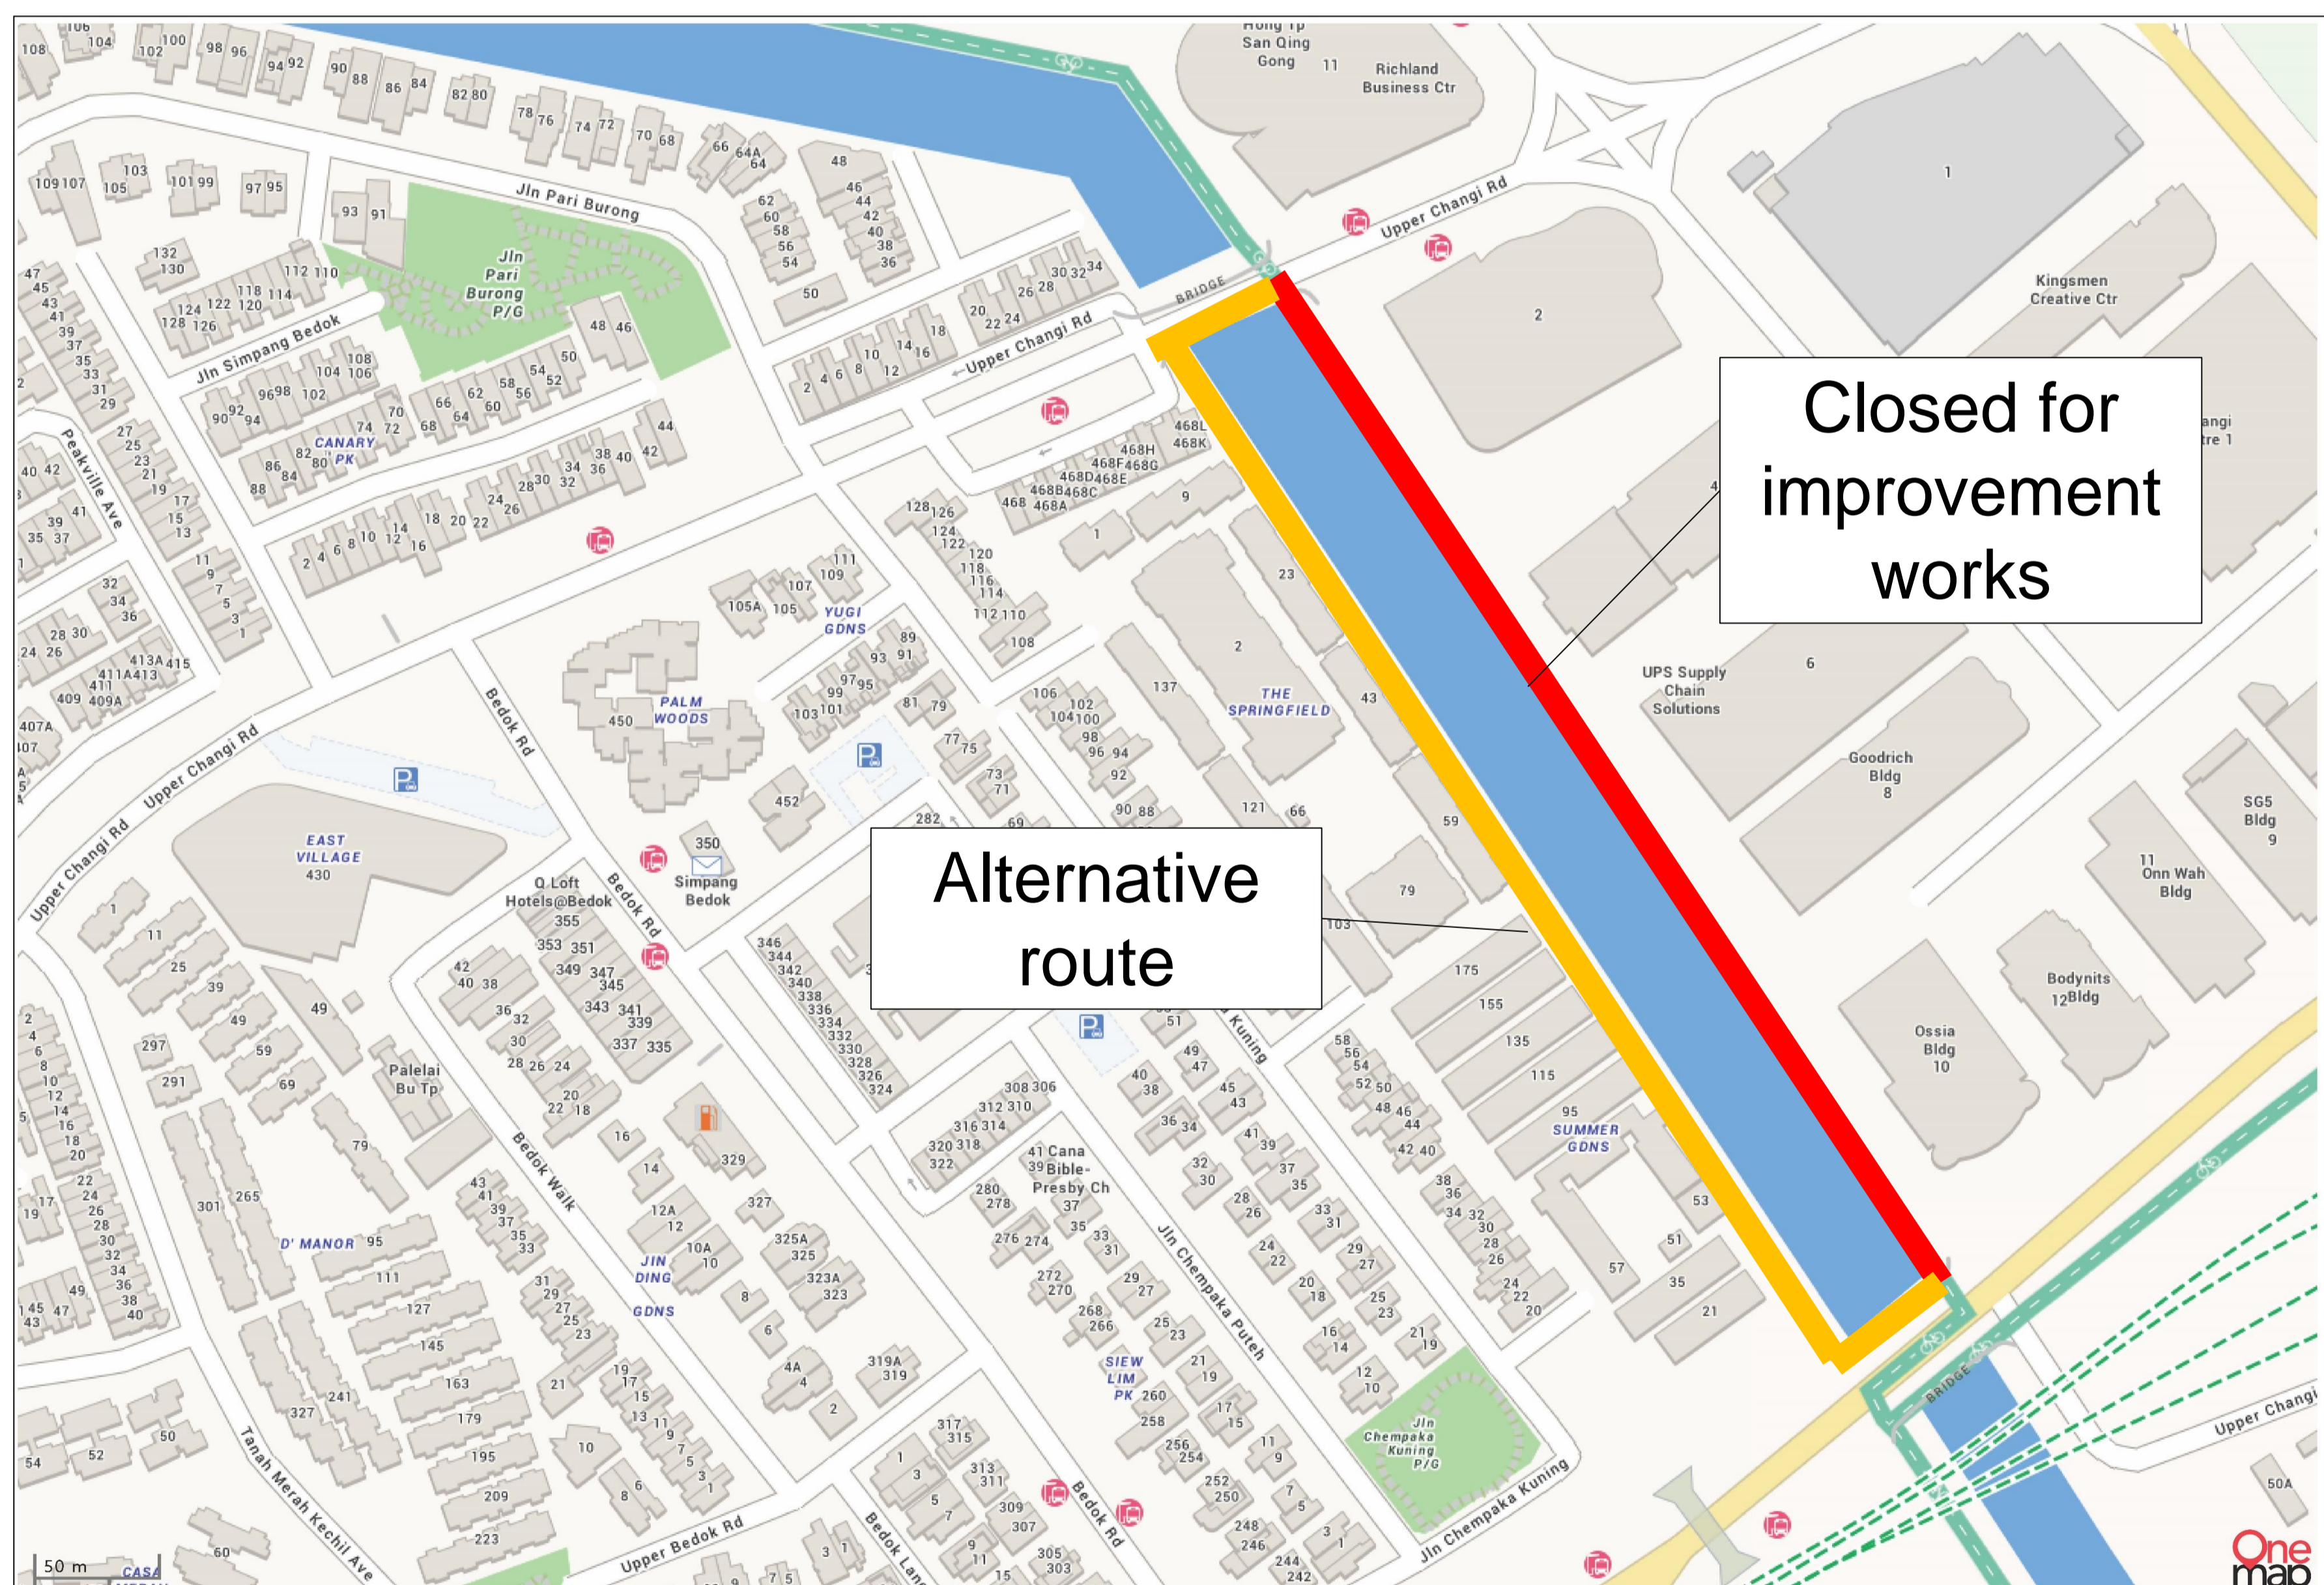

NOTICE

A section of the Bedok Park Connector (marked in **red**) is closed for improvement works from 11 August 2020.

Please use the alternative route (marked in **orange**).

Expected completion date:
30 November 2020