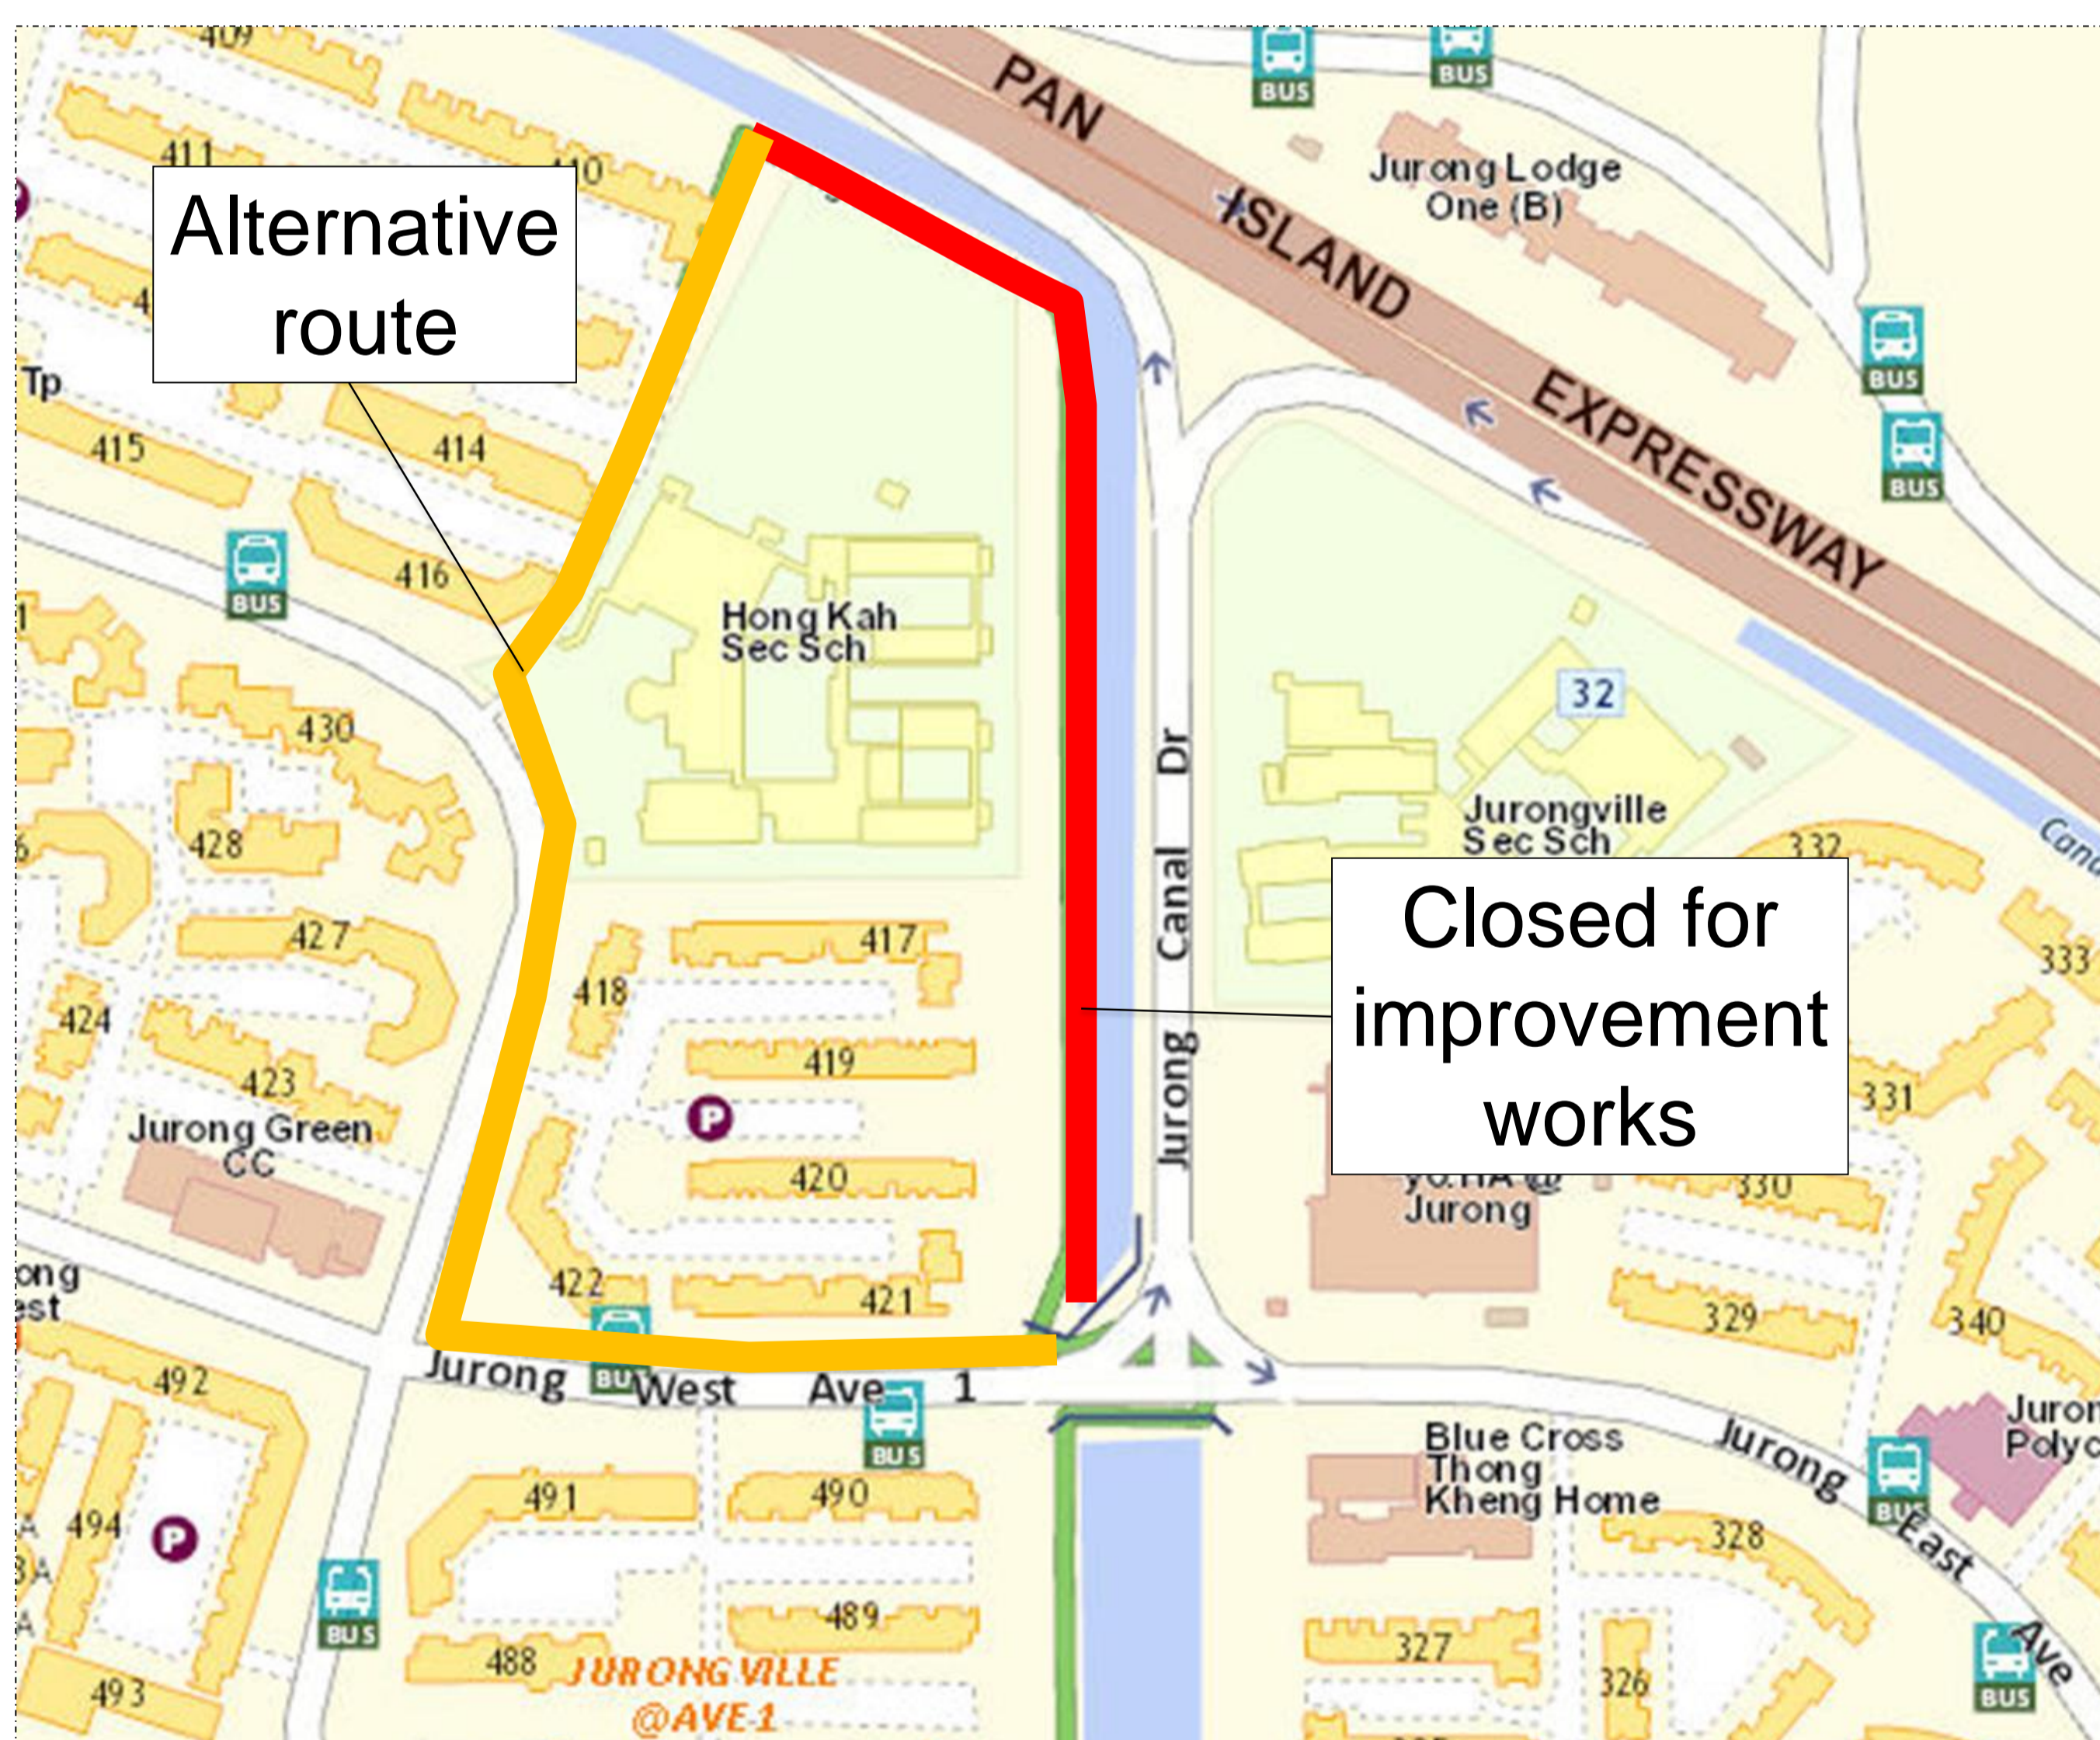

NOTICE

A section of the Jurong Park Connector (marked in **red**) is closed for improvement works from 23 May 2018.

Please use the alternative route (marked in **orange**).

Expected completion date:
End September 2018