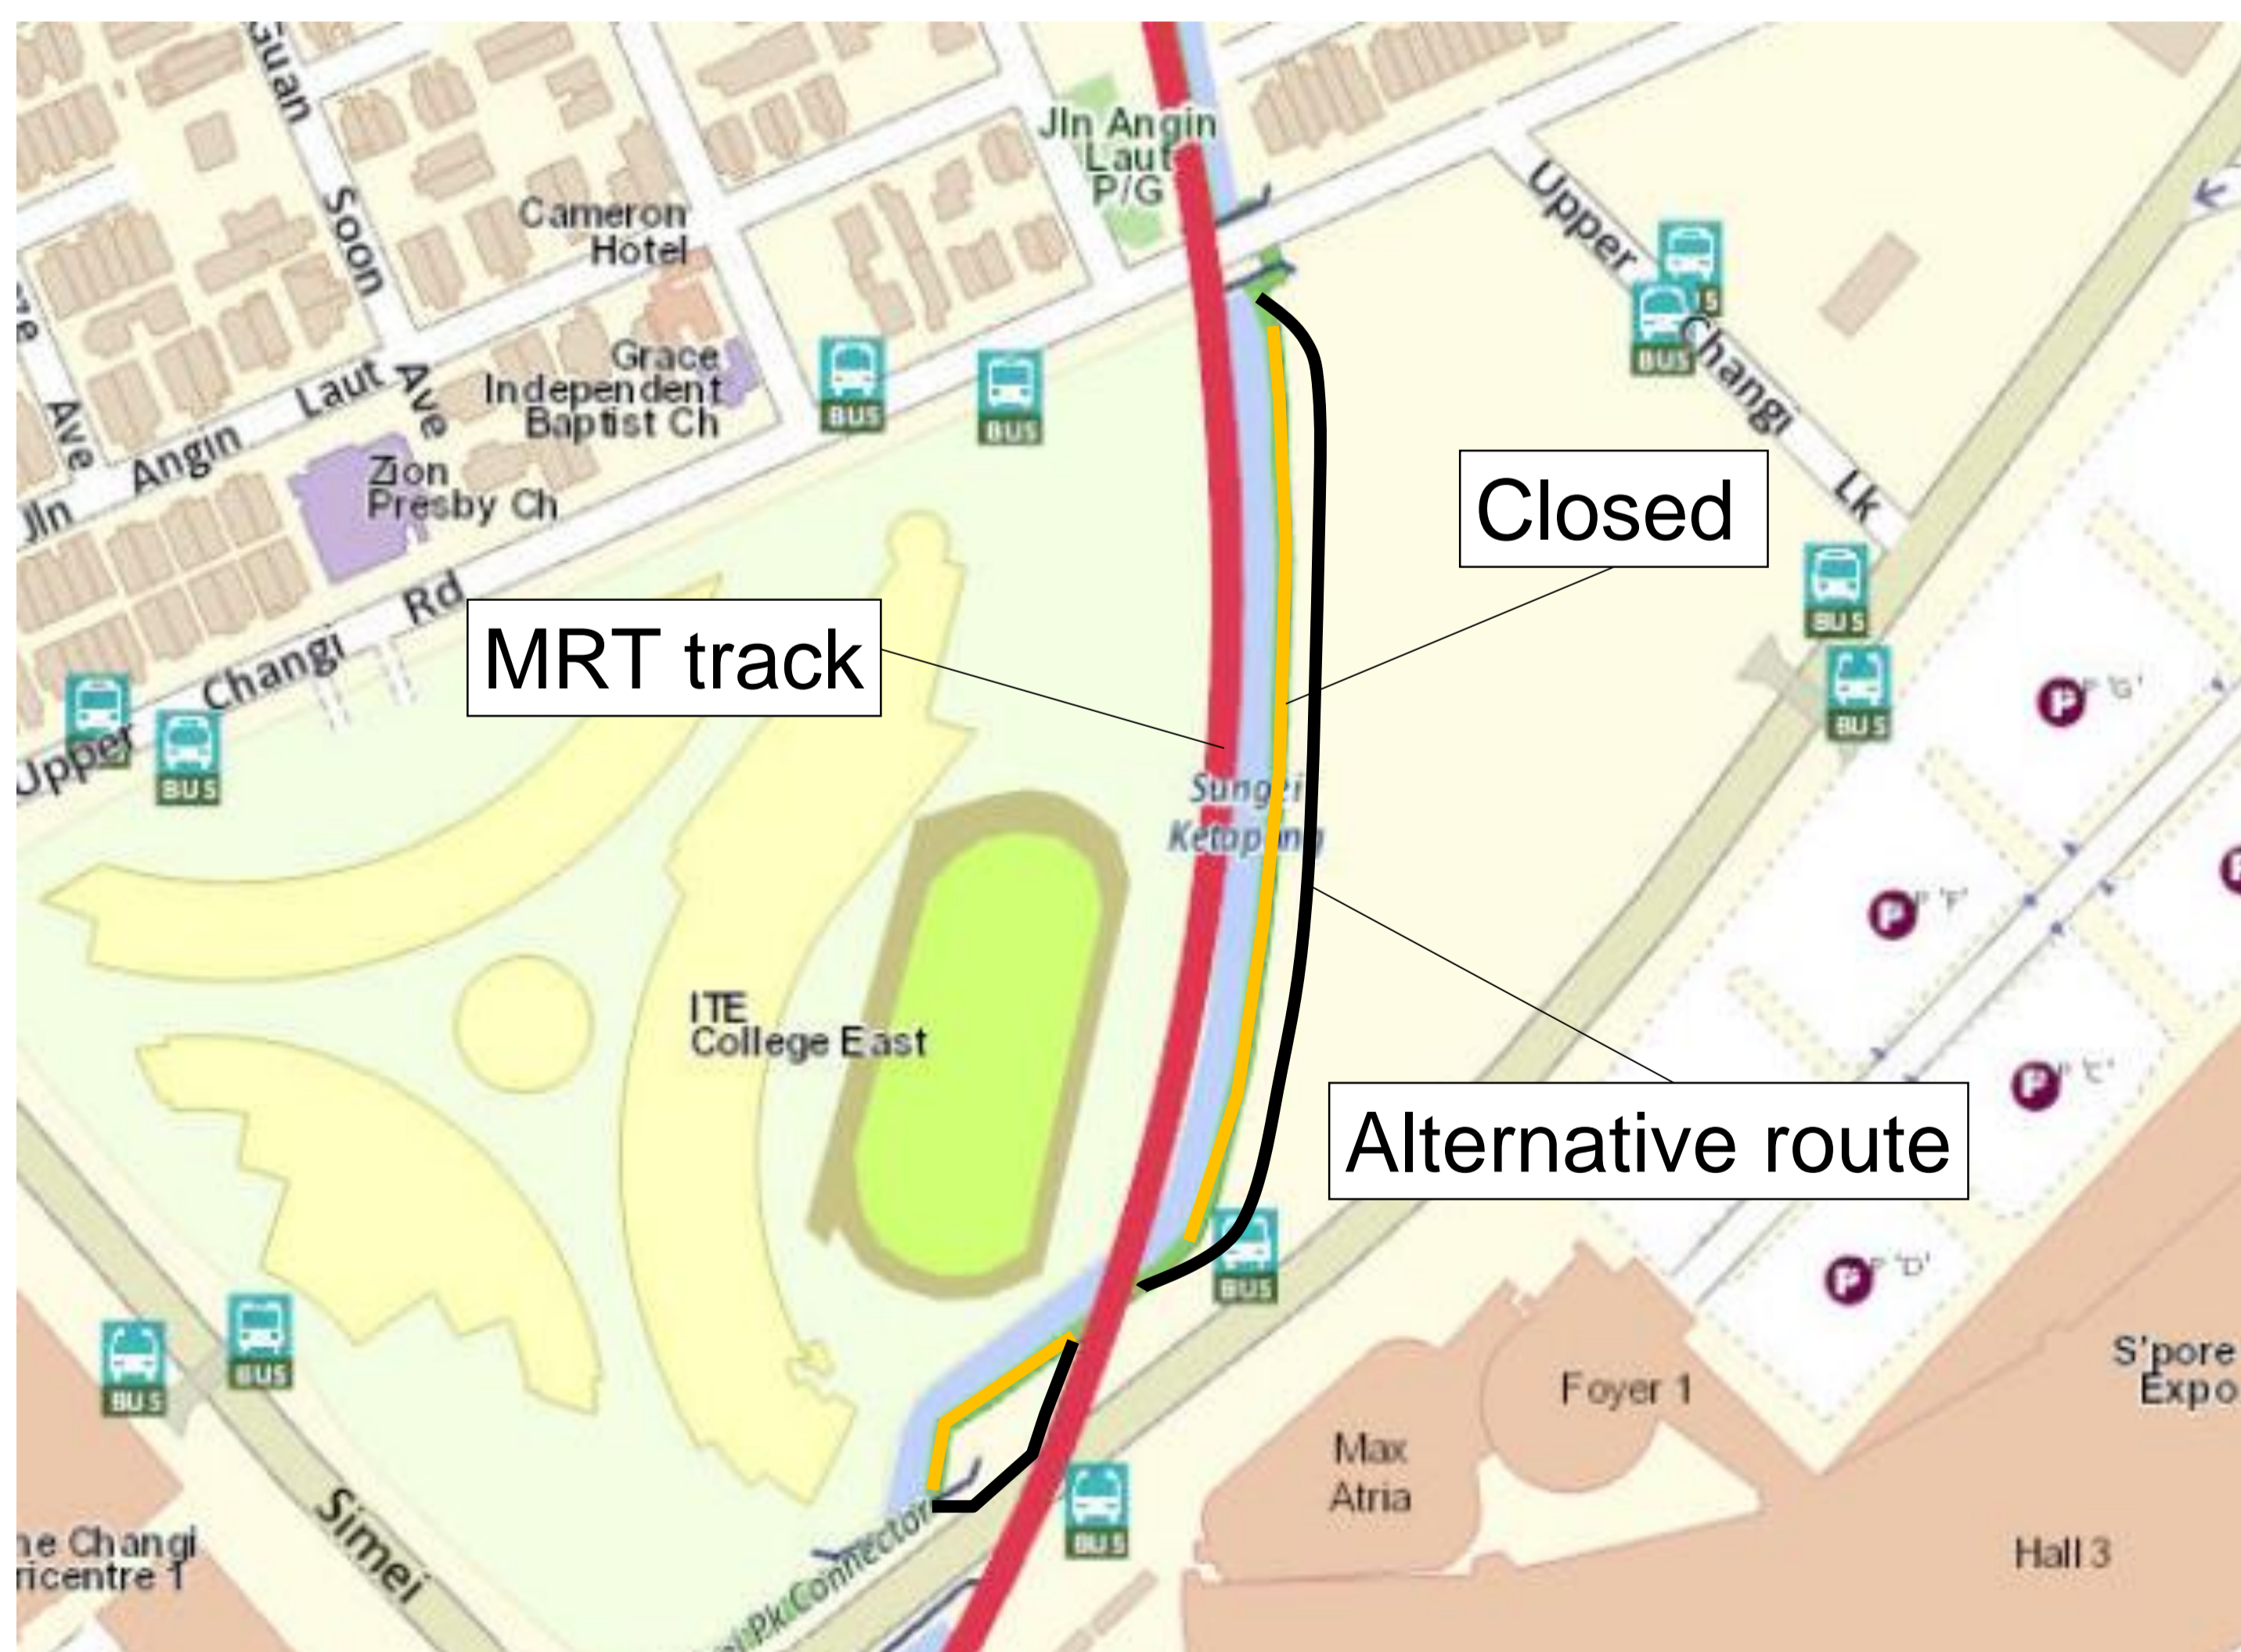

NOTICE

**Part of Simei Park Connector
(marked in **yellow**) is closed for
improvement works from
7 June 2017.**

**Please use the alternate route
(marked in black).**

**Expected completion date:
End June 2024**