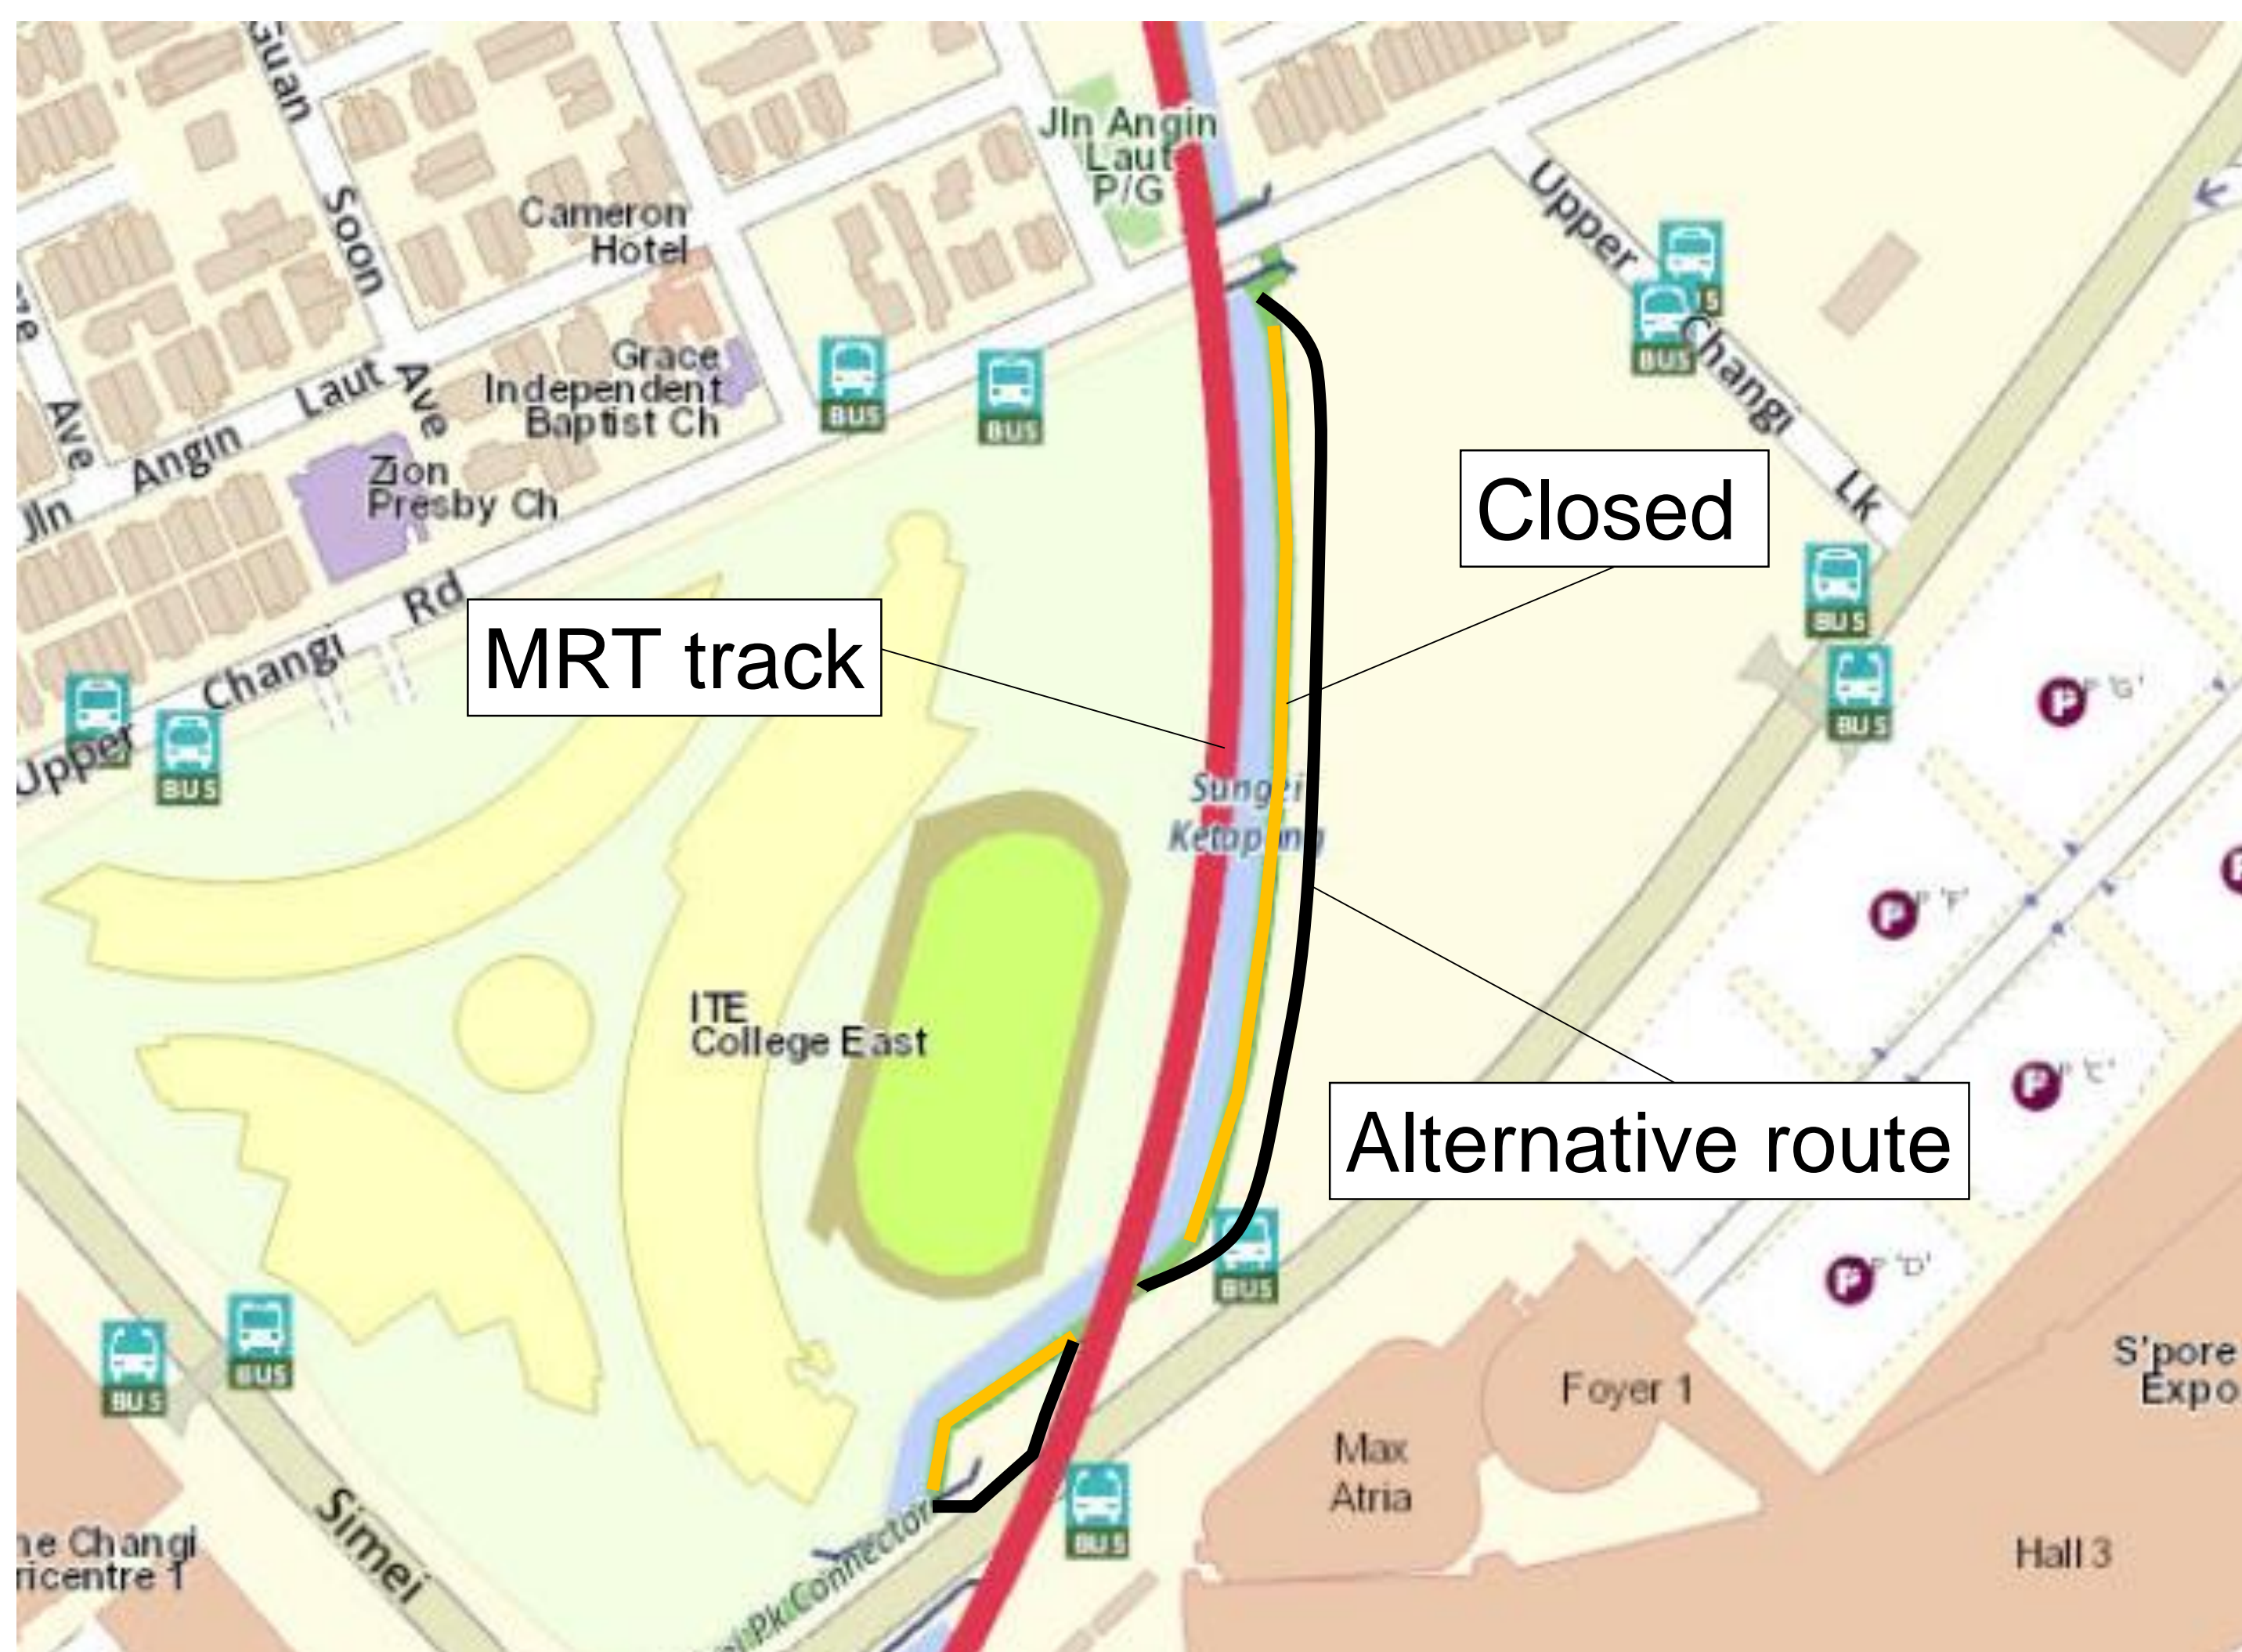

NOTICE

**Part of Simei Park Connector
(marked in **yellow**) is closed for
improvement works from
26 April 2017.**

**Please use the alternate route
(marked in black).**

**Expected completion date:
End June 2024**