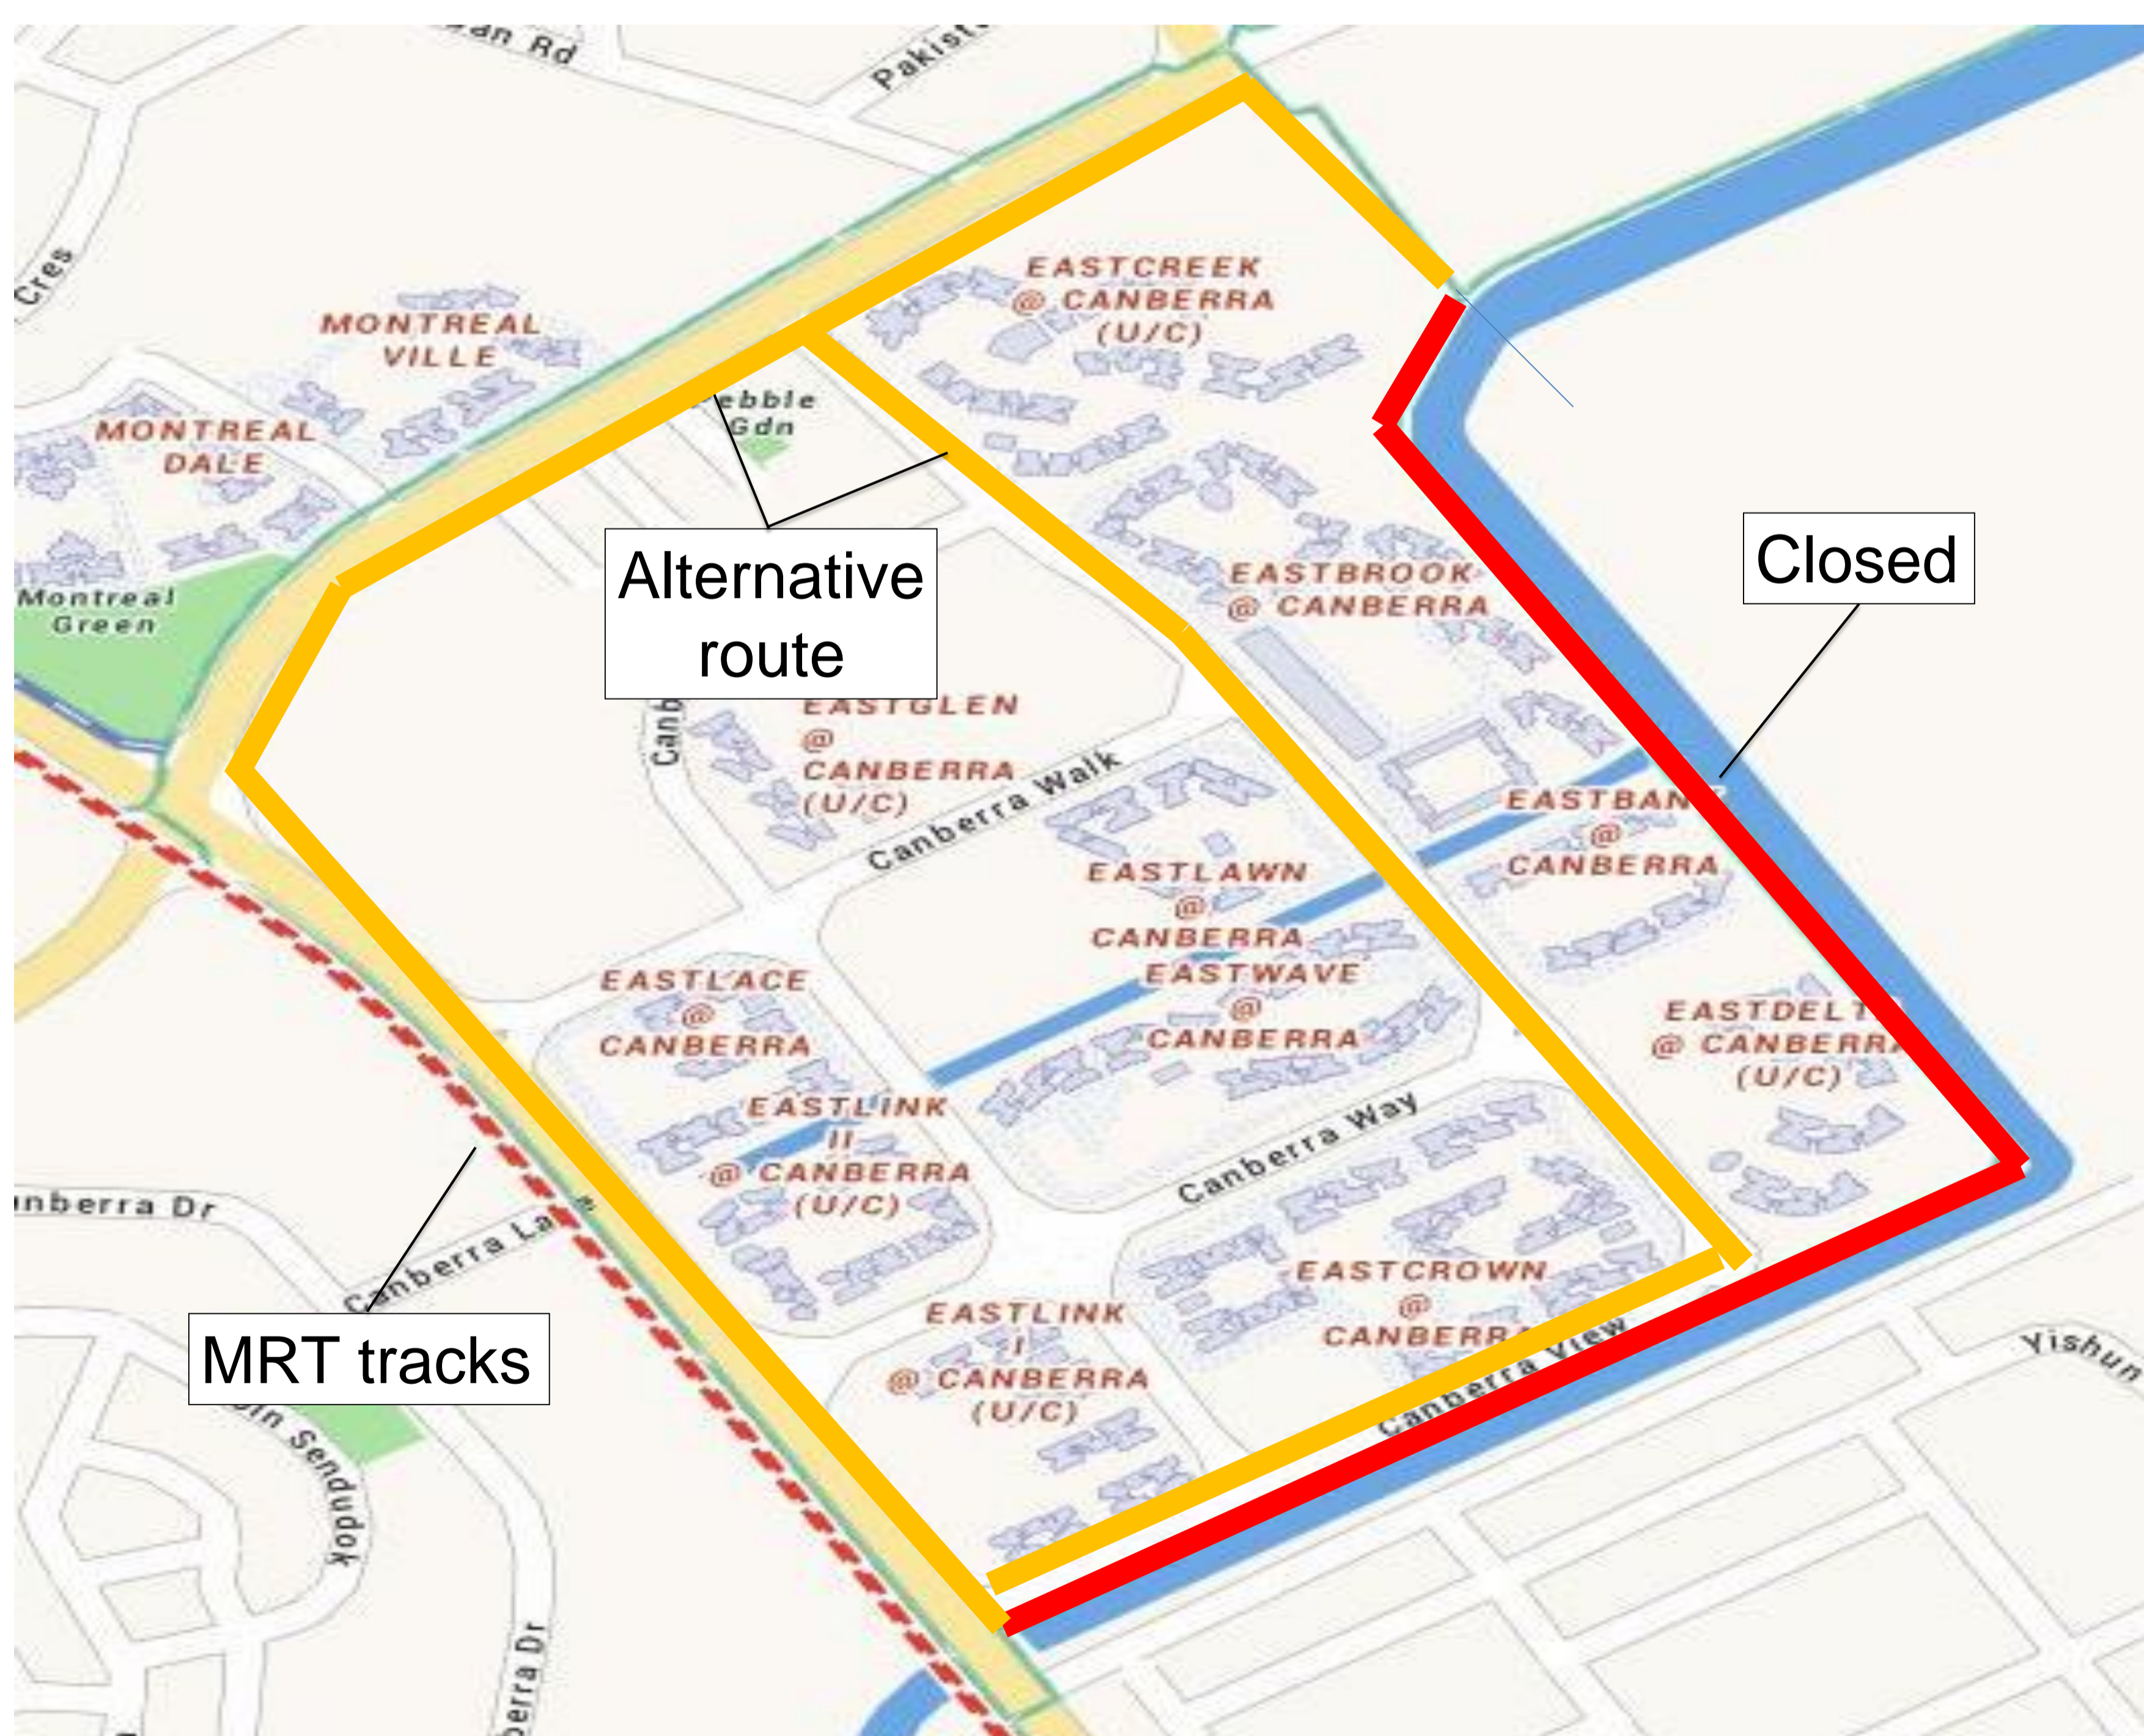

# NOTICE

A section of the Simpang Kiri Park Connector (marked in red) is closed for improvement works from 29 May 2019.

Please use the alternative route (marked in yellow).

Expected completion date:  
4<sup>th</sup> Quarter 2020