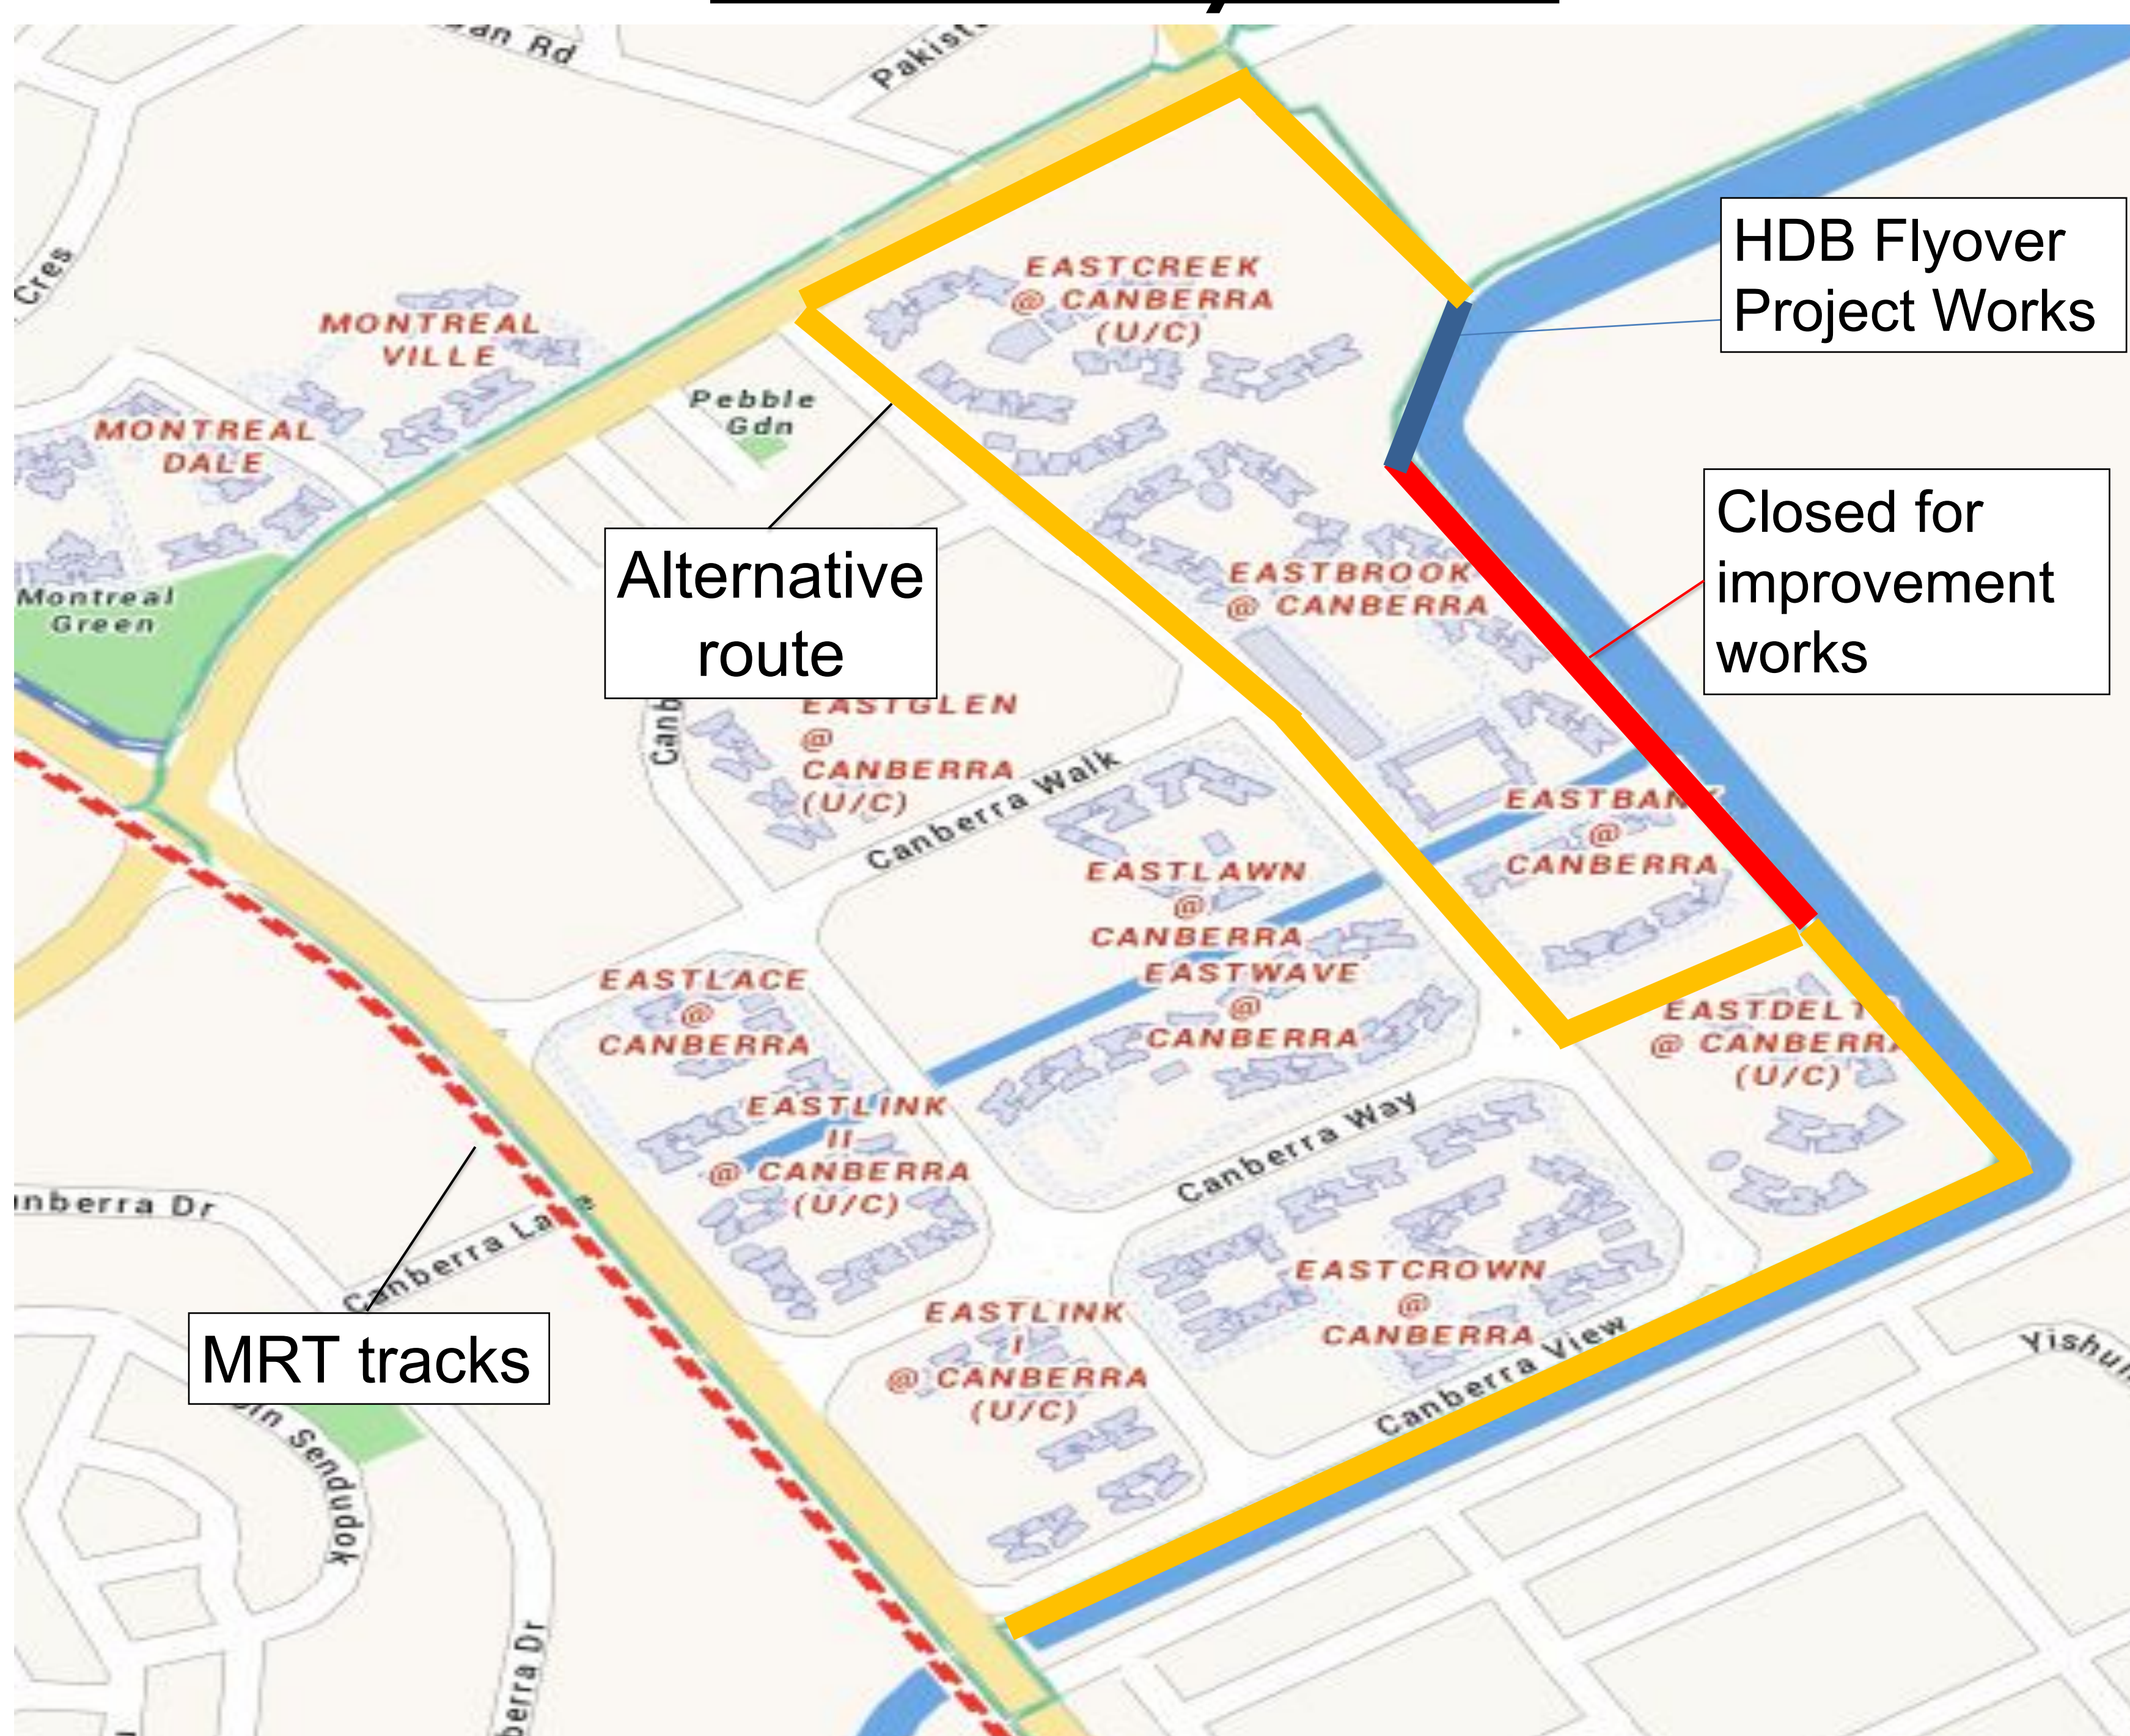

NOTICE

A section of the Simpang Kiri Park Connector (marked in **red**) is closed for improvement works from February 2021.

Please use the alternative route (marked in **yellow**).

Expected completion date:
31 January 2022