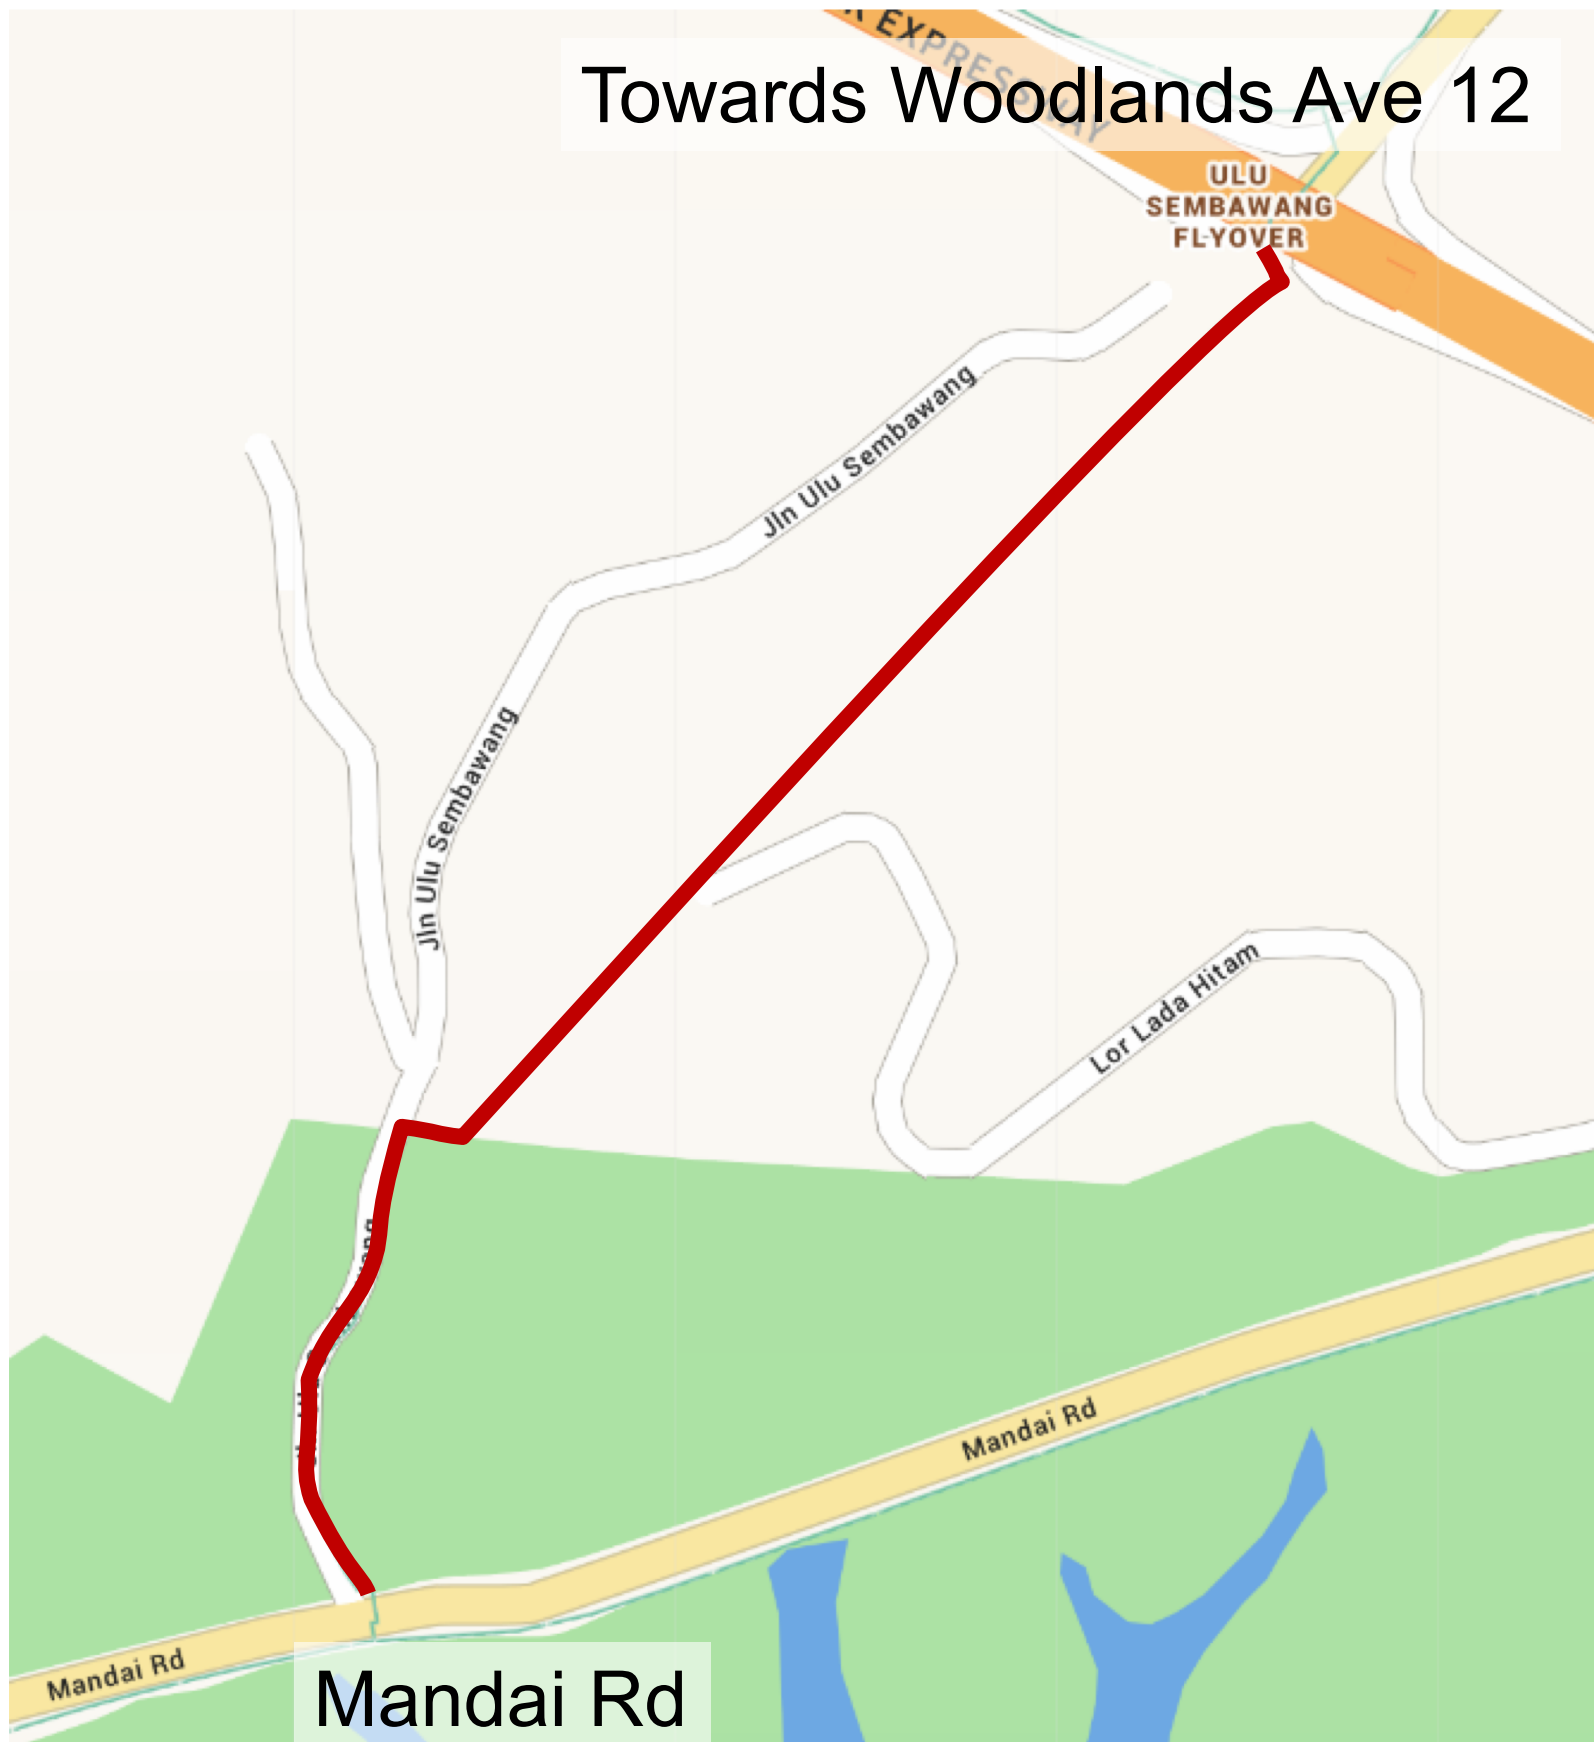

# NOTICE

**Ulu Sembawang PC between Mandai Rd & Woodlands Ave 12 is temporarily closed for upgrading works from 5 – 9 October 2020**

**Thank you for your understanding**