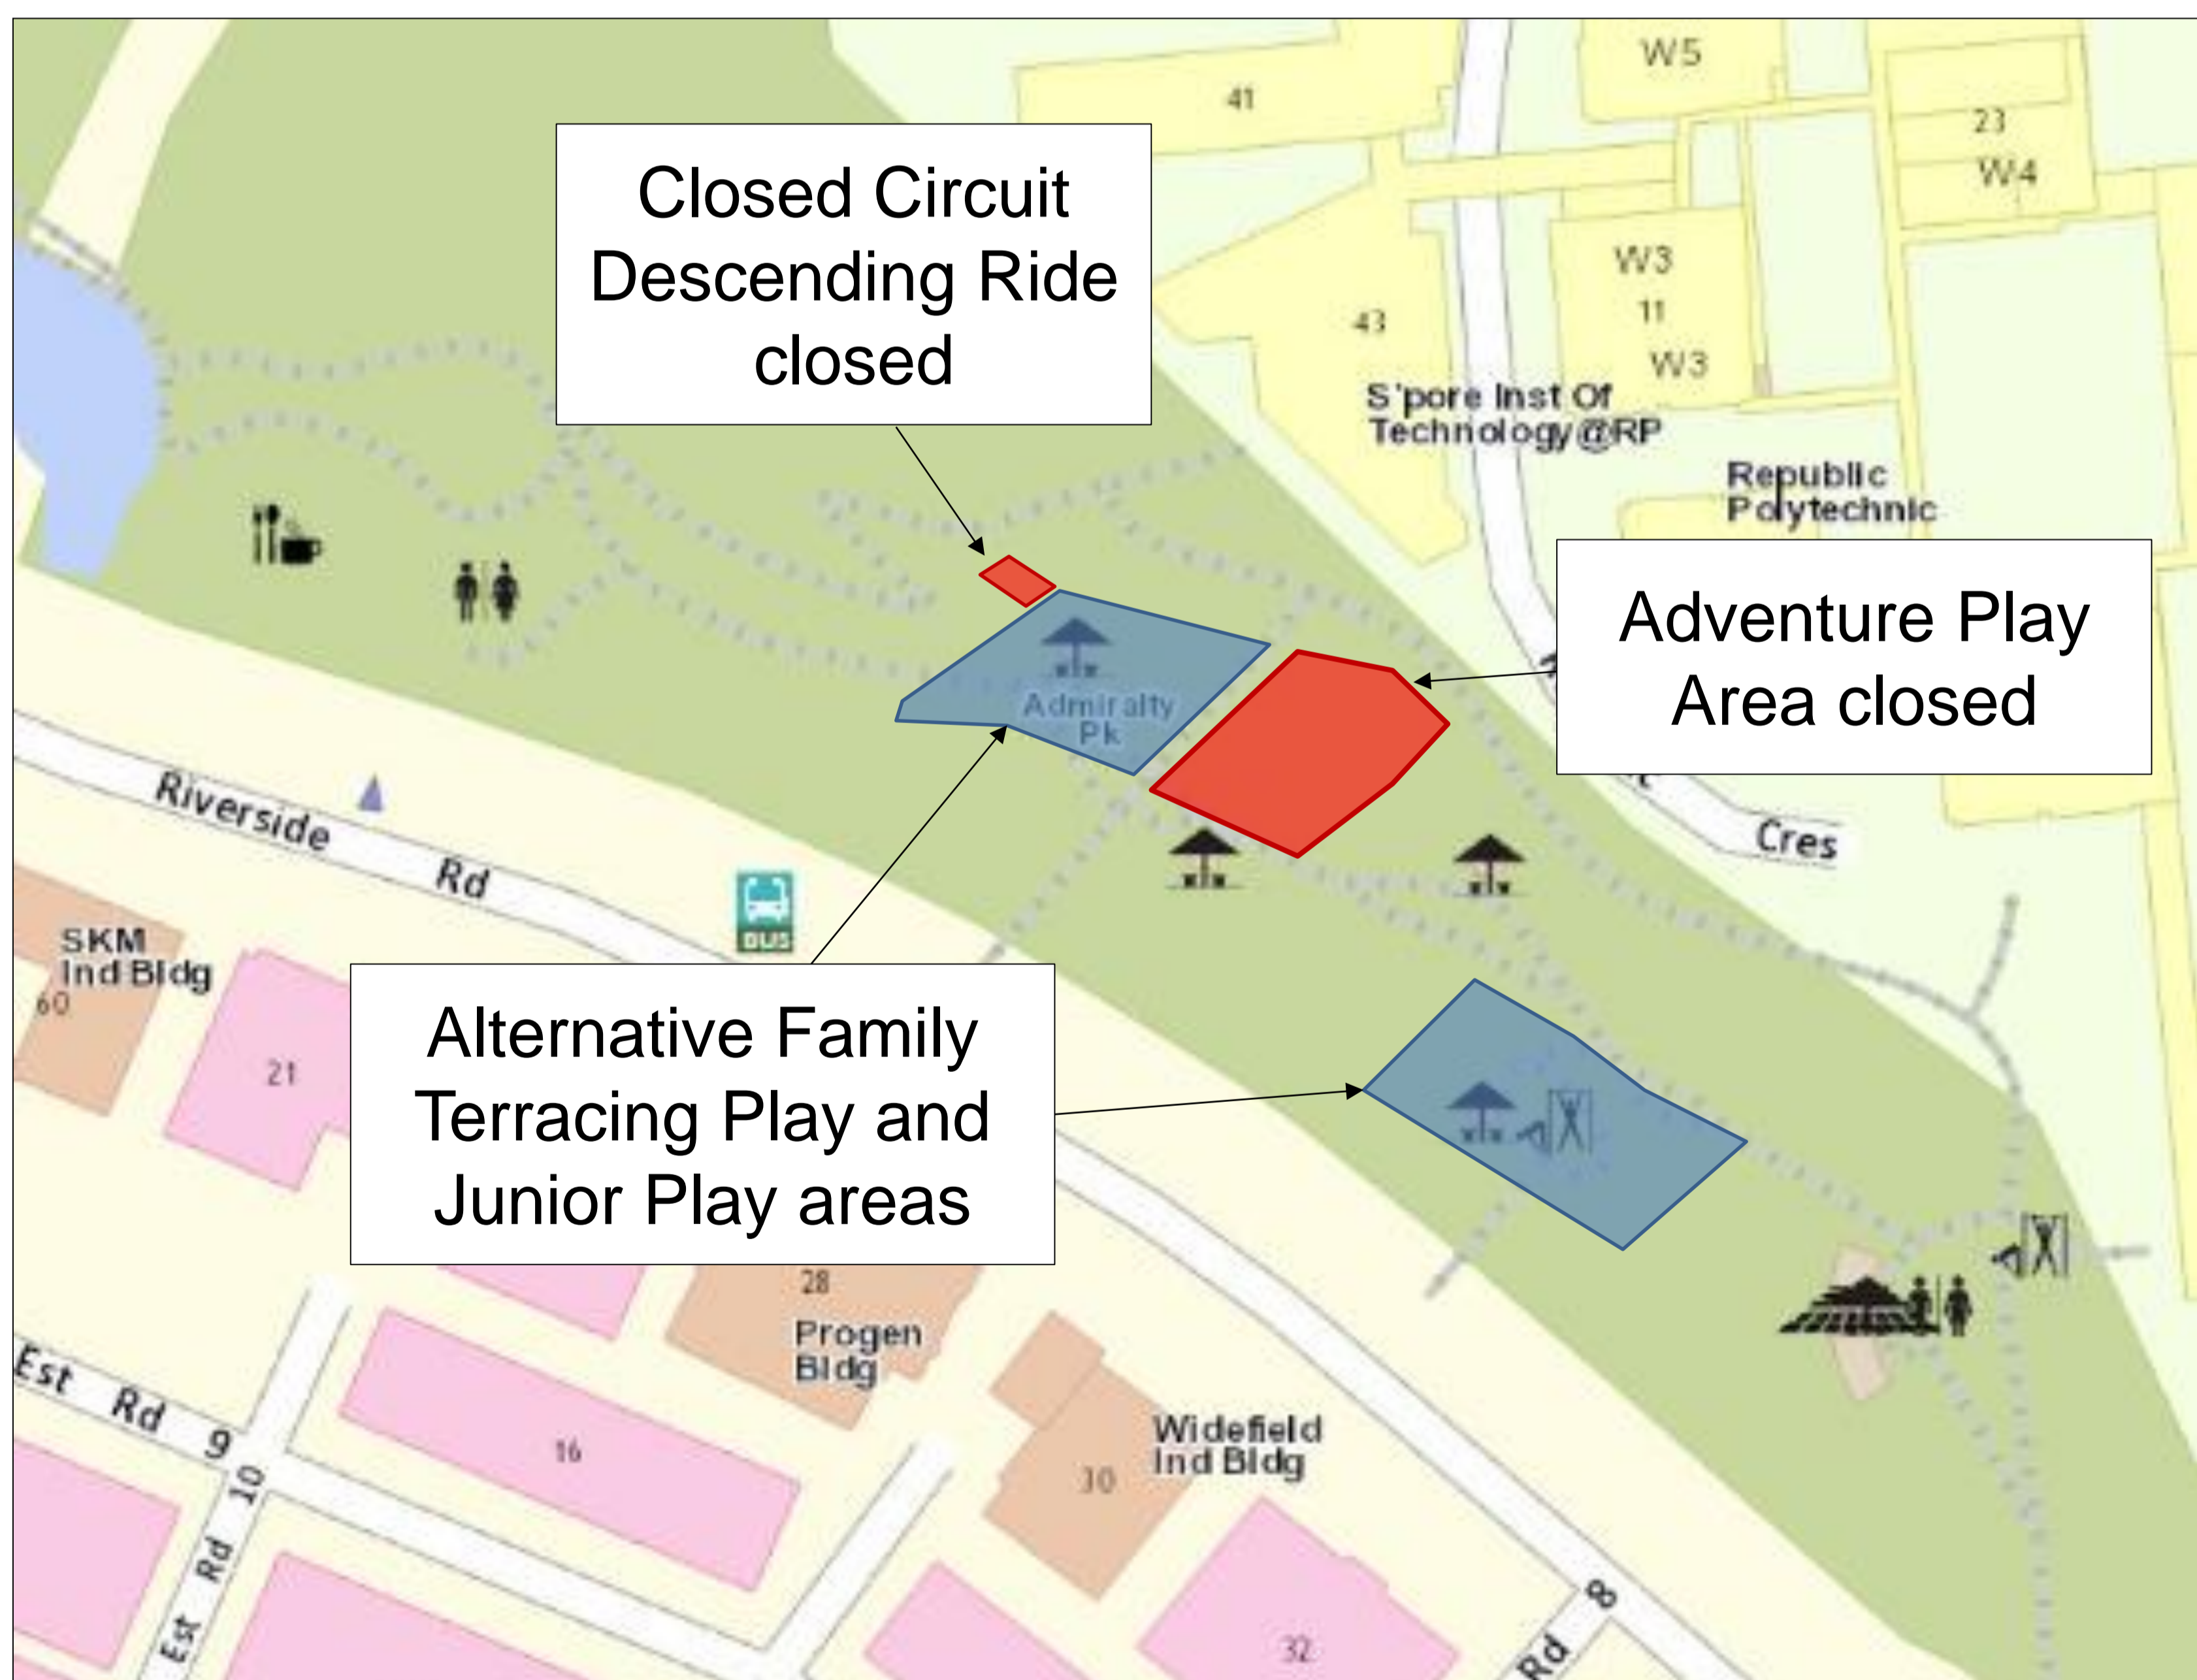

NOTICE

Closed Circuit Descending Ride and Adventure Play are closed for improvement works.

Please use the nearest alternative Family Terracing Play and Junior Play areas.

**Expected completion date:
31 December 2020**