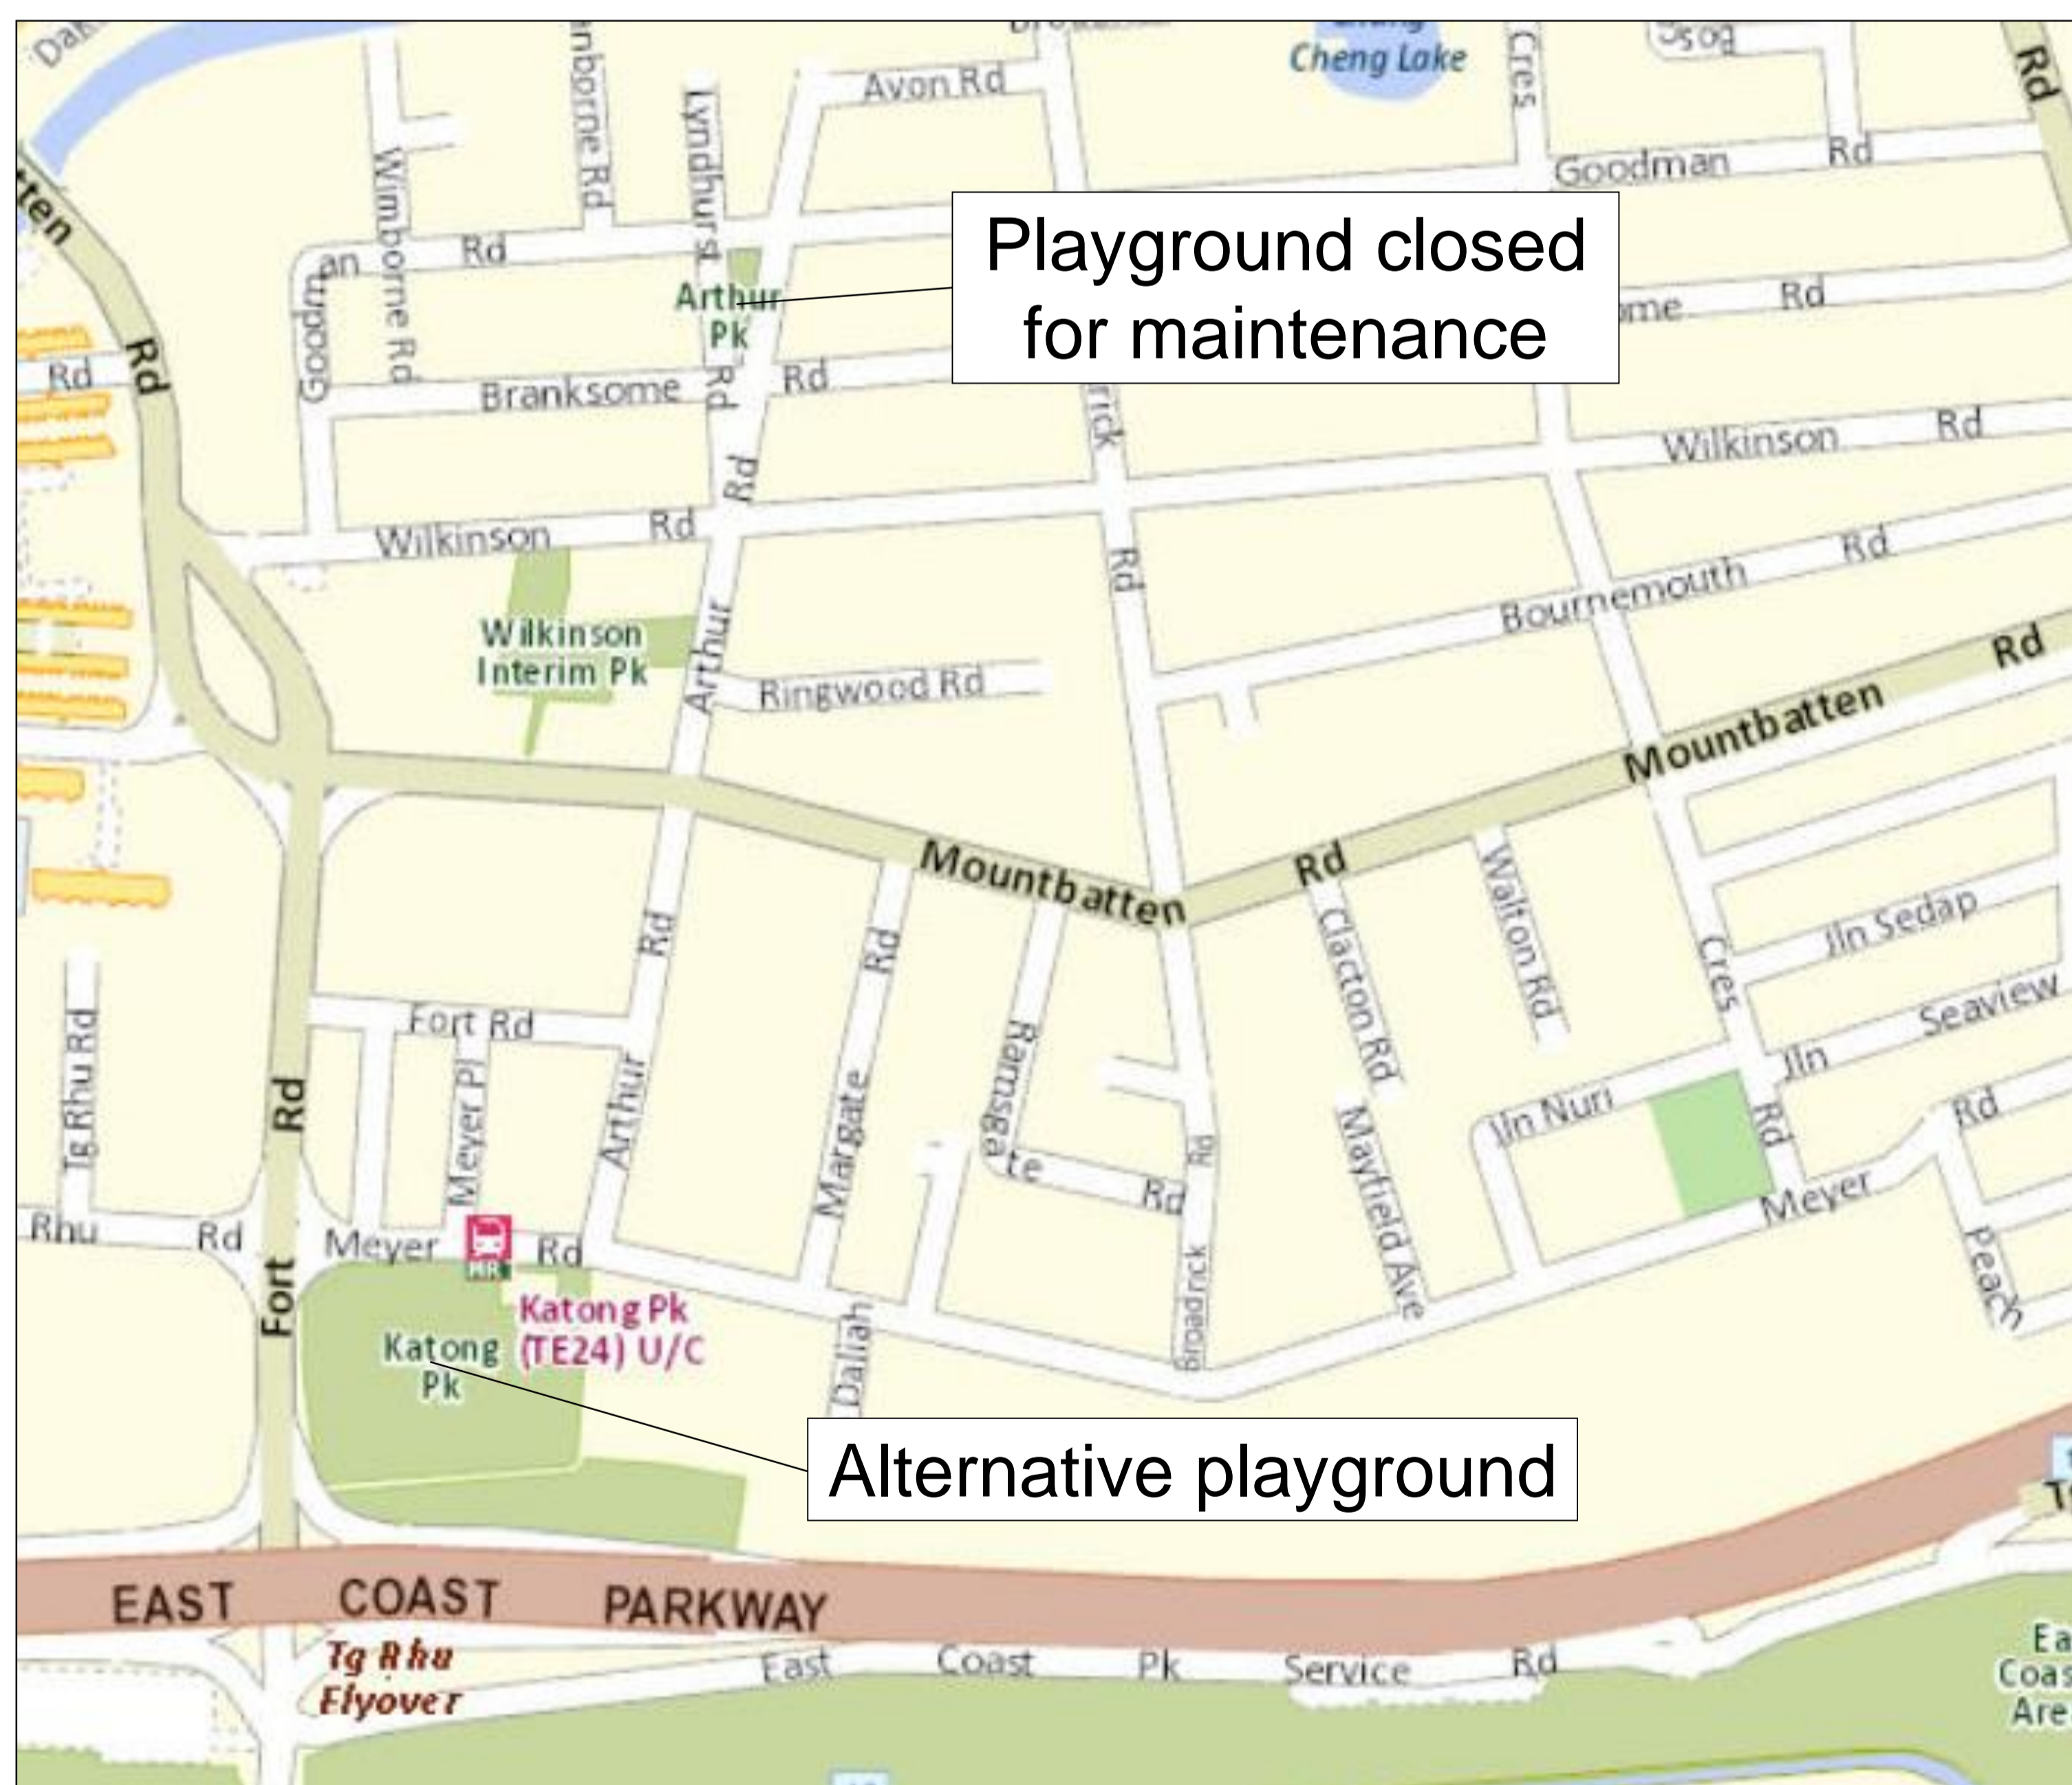

NOTICE

The play equipment in Arthur Park is closed for maintenance.

You may use the play facilities at Katong Park during this period.

Expected completion date:
30 September 2020

Thank you for your understanding.