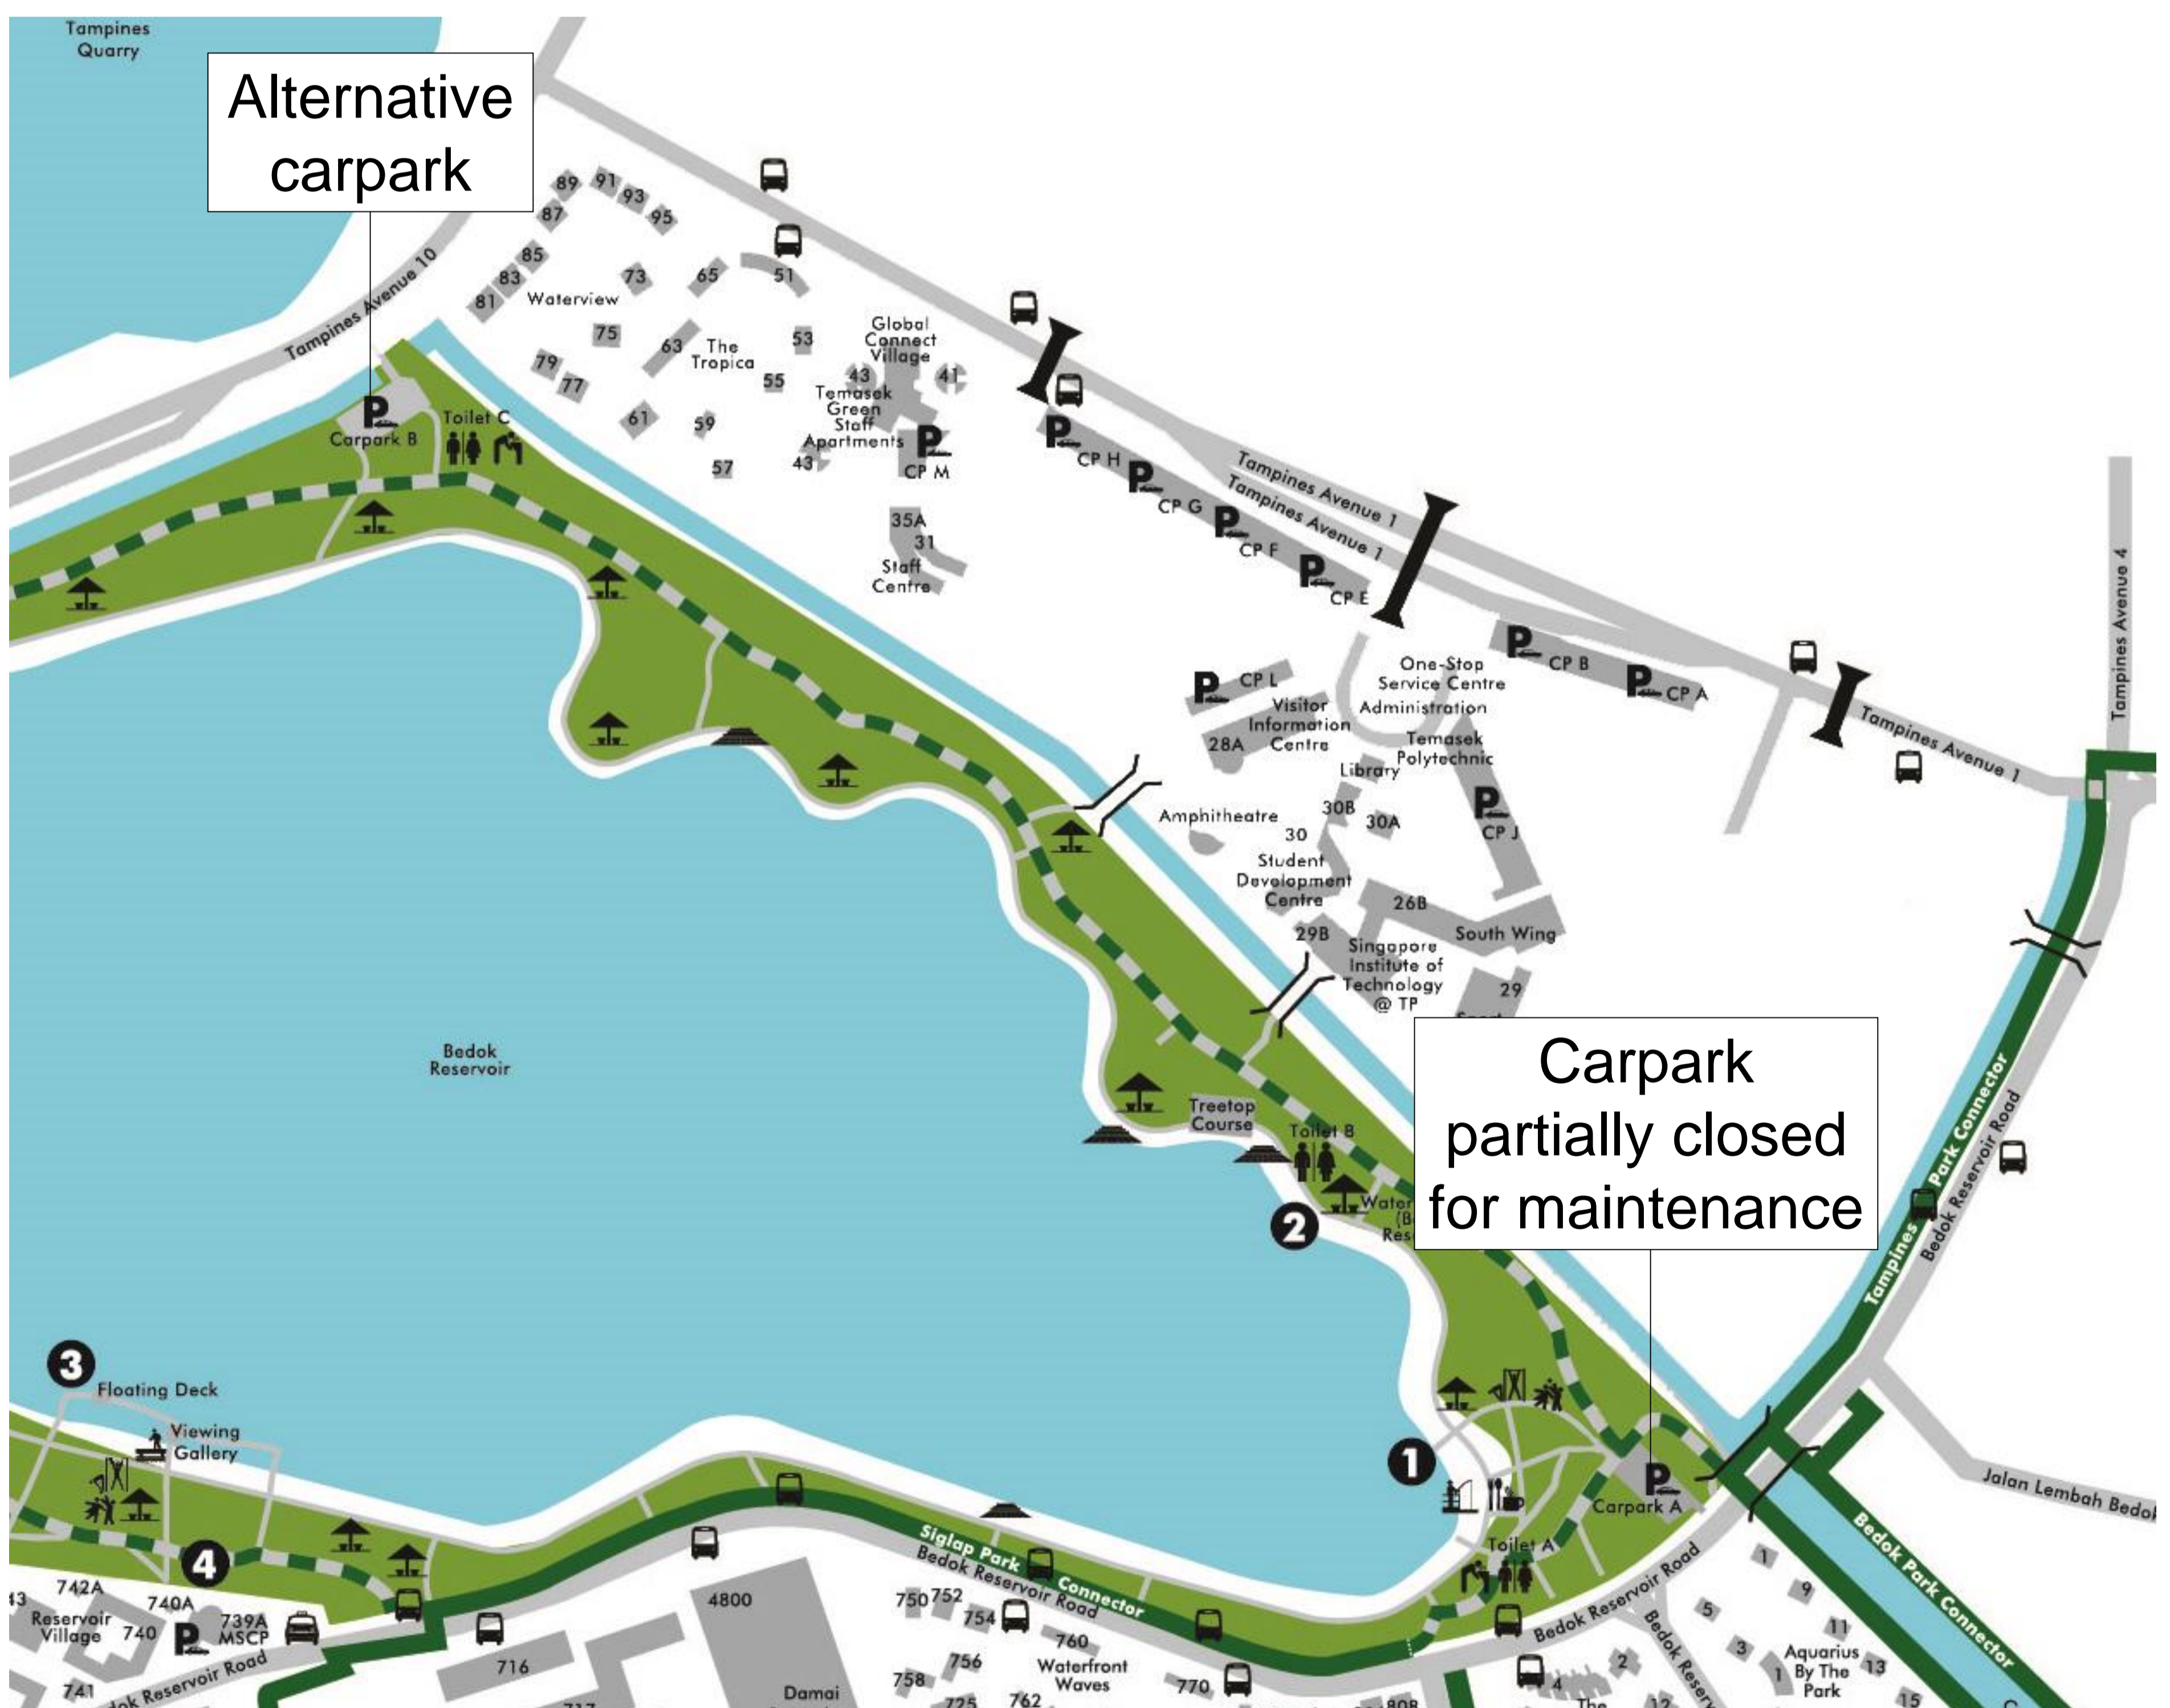

NOTICE

The carpark is partially closed for maintenance from 1 December 2016.

An alternative carpark is available as shown on the map.

Expected completion date:
31 December 2018

Thank you for your understanding.