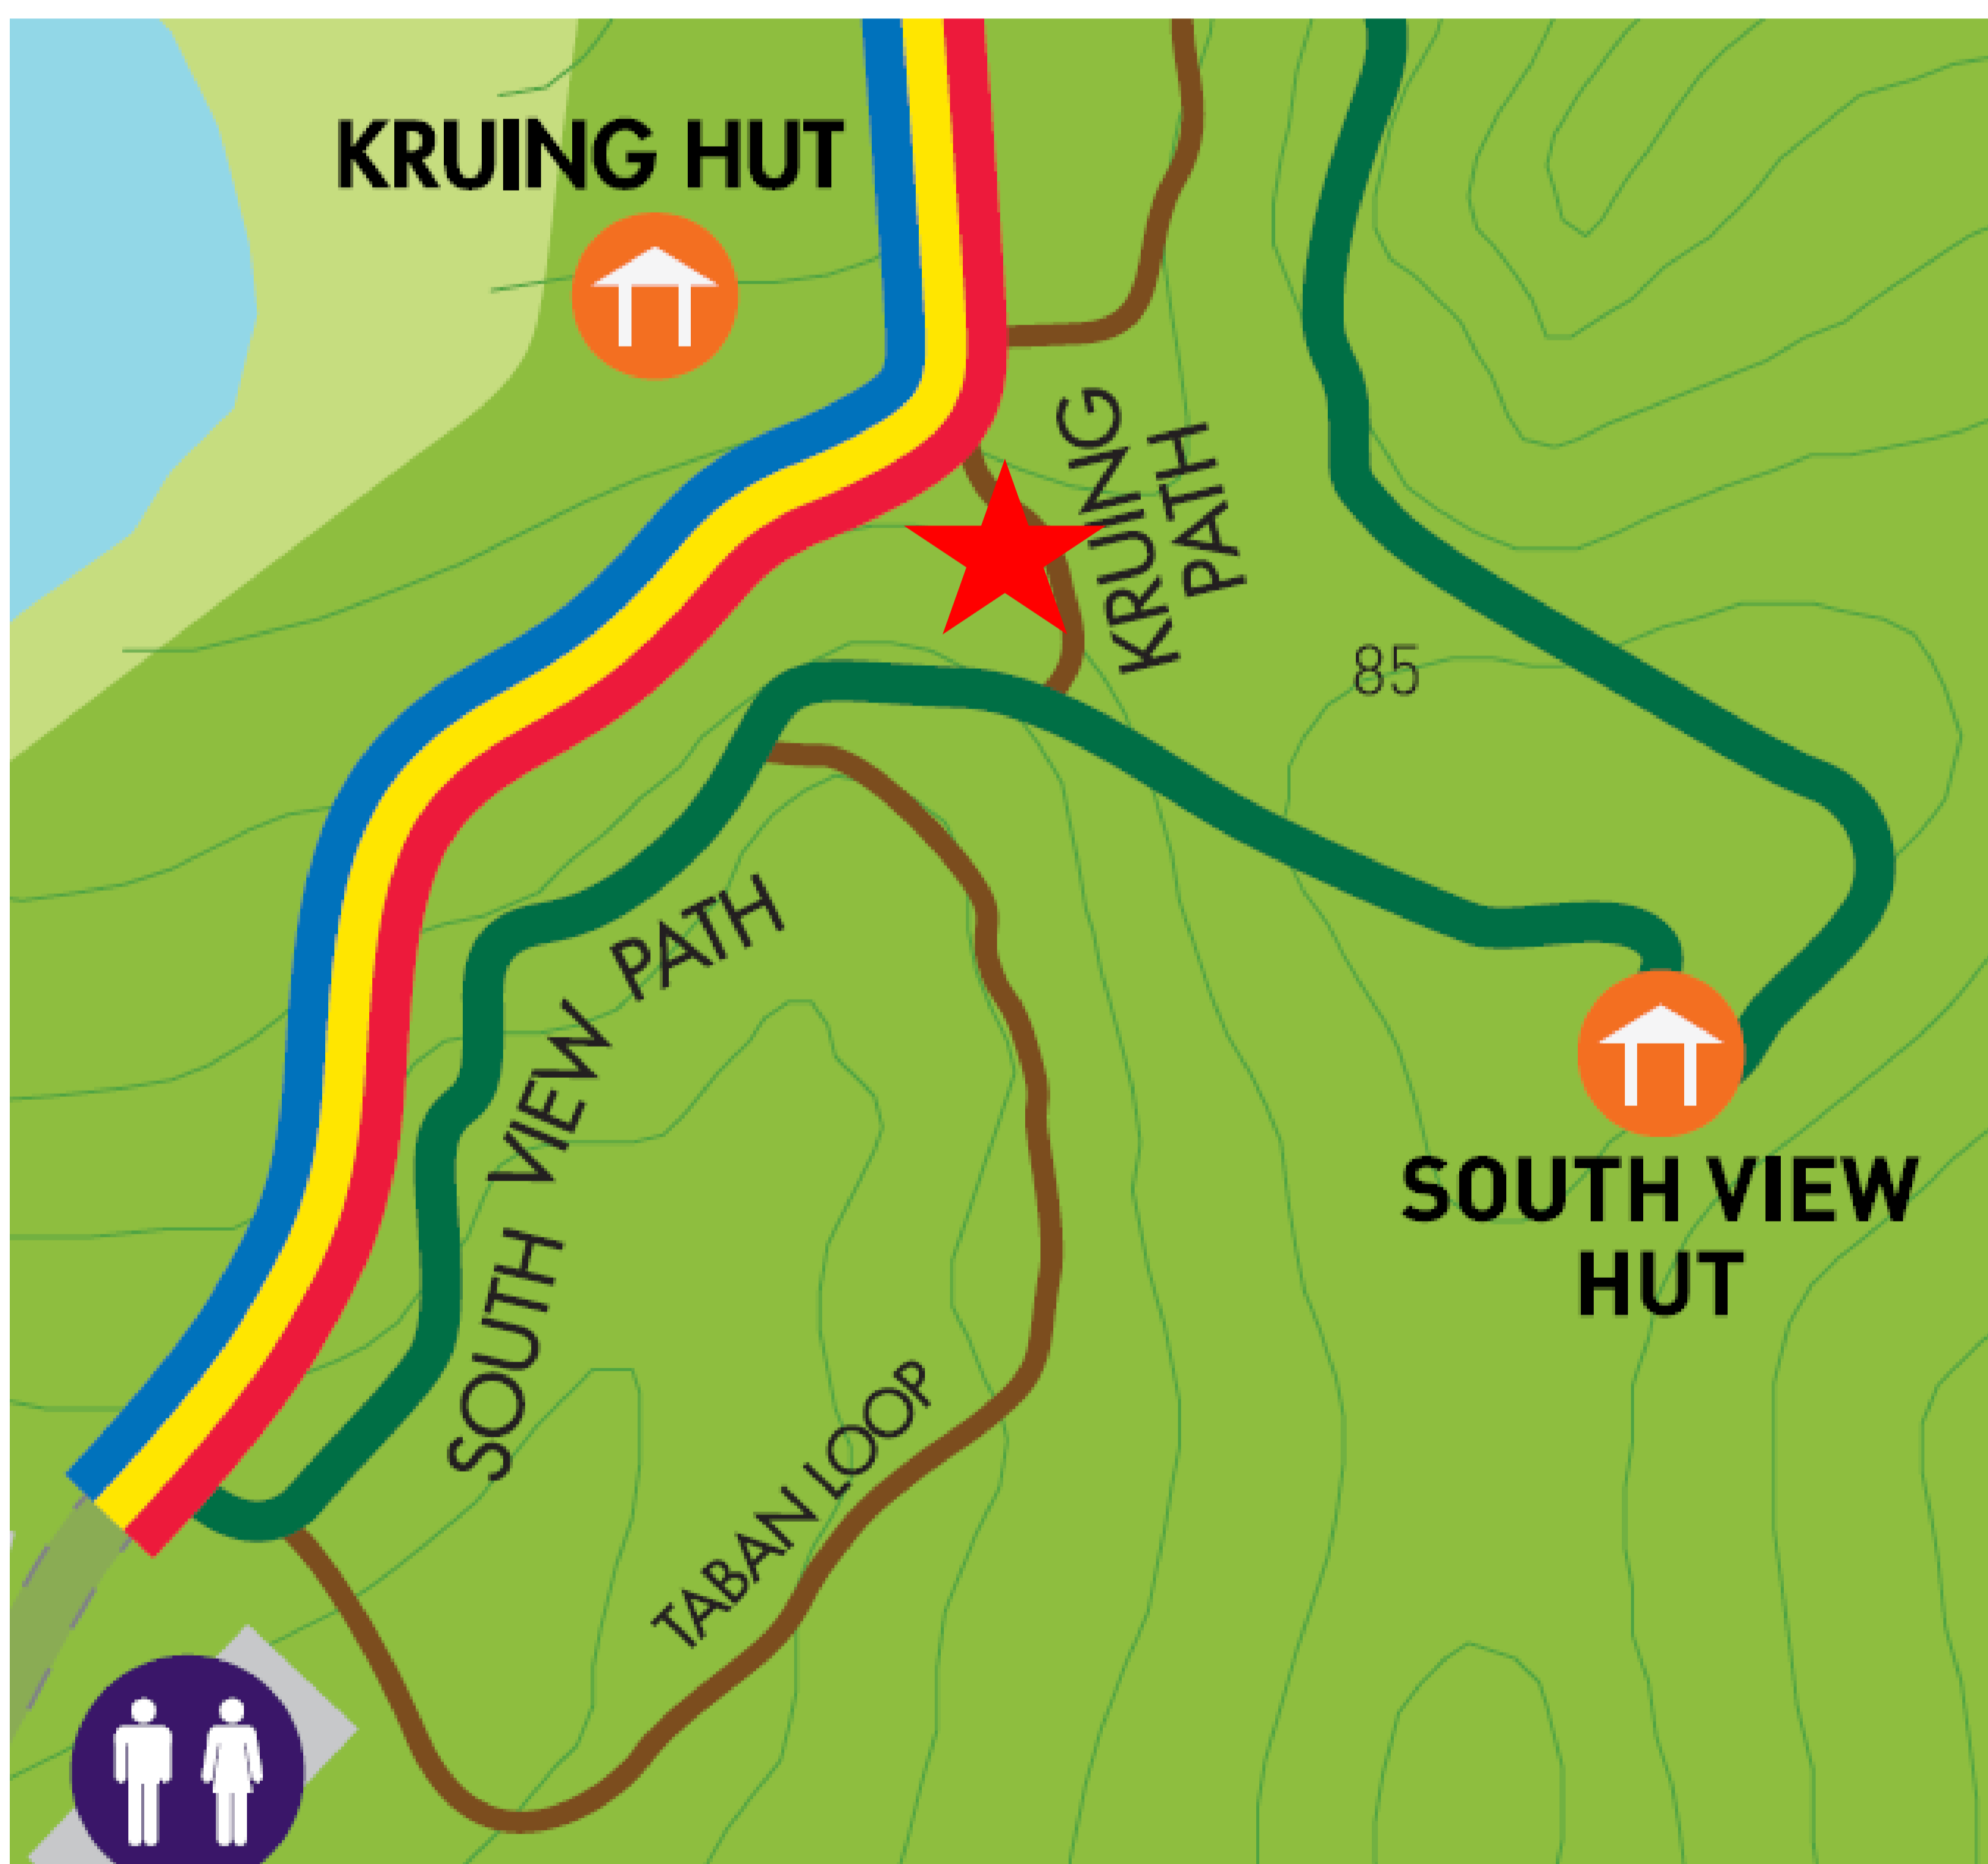

# NOTICE

A part of the Kruing Path (marked in **red star**) is closed for repair from 4 Jan 2021.

Expected completion date: 5 Feb 2021.

Please use **Main Road** or **South View Path**.

Thank you for your understanding.