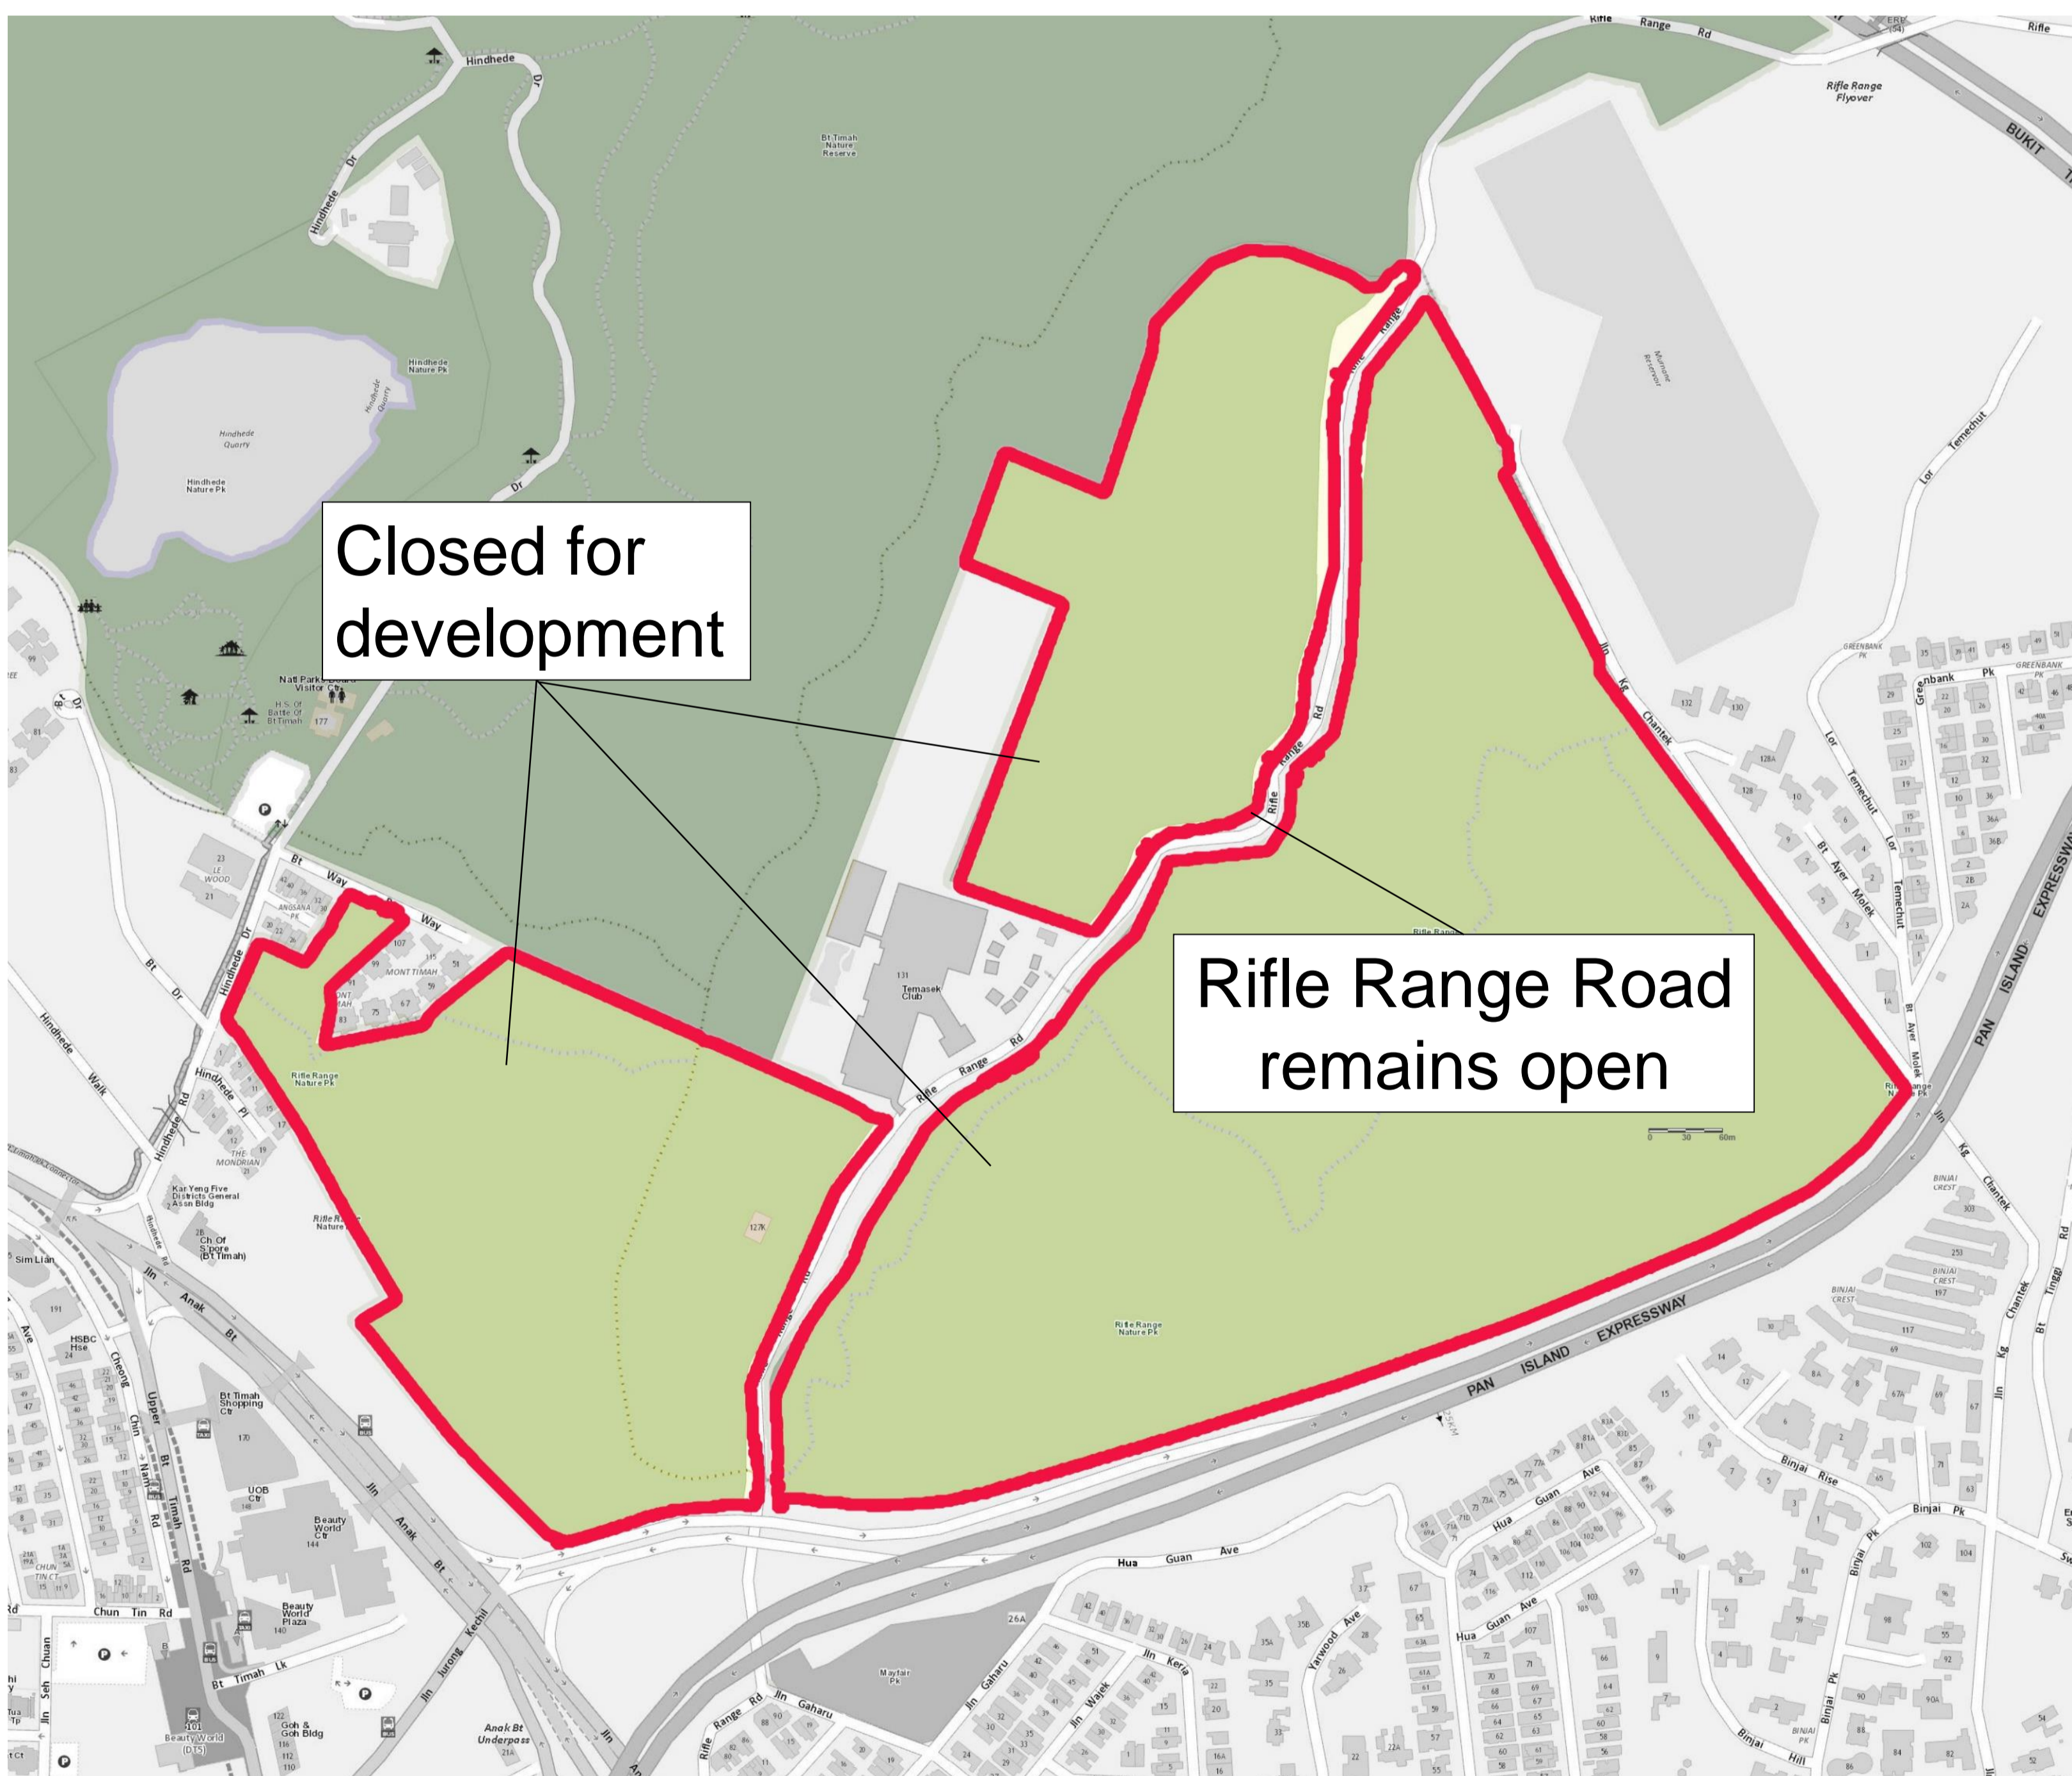

# NOTICE

The areas (indicated in **red**) are closed for development as part of Rifle Range Nature Park, from 6 December 2018.

Access via Rifle Range Road is not affected.

Expected completion date: **31 Dec 2021**