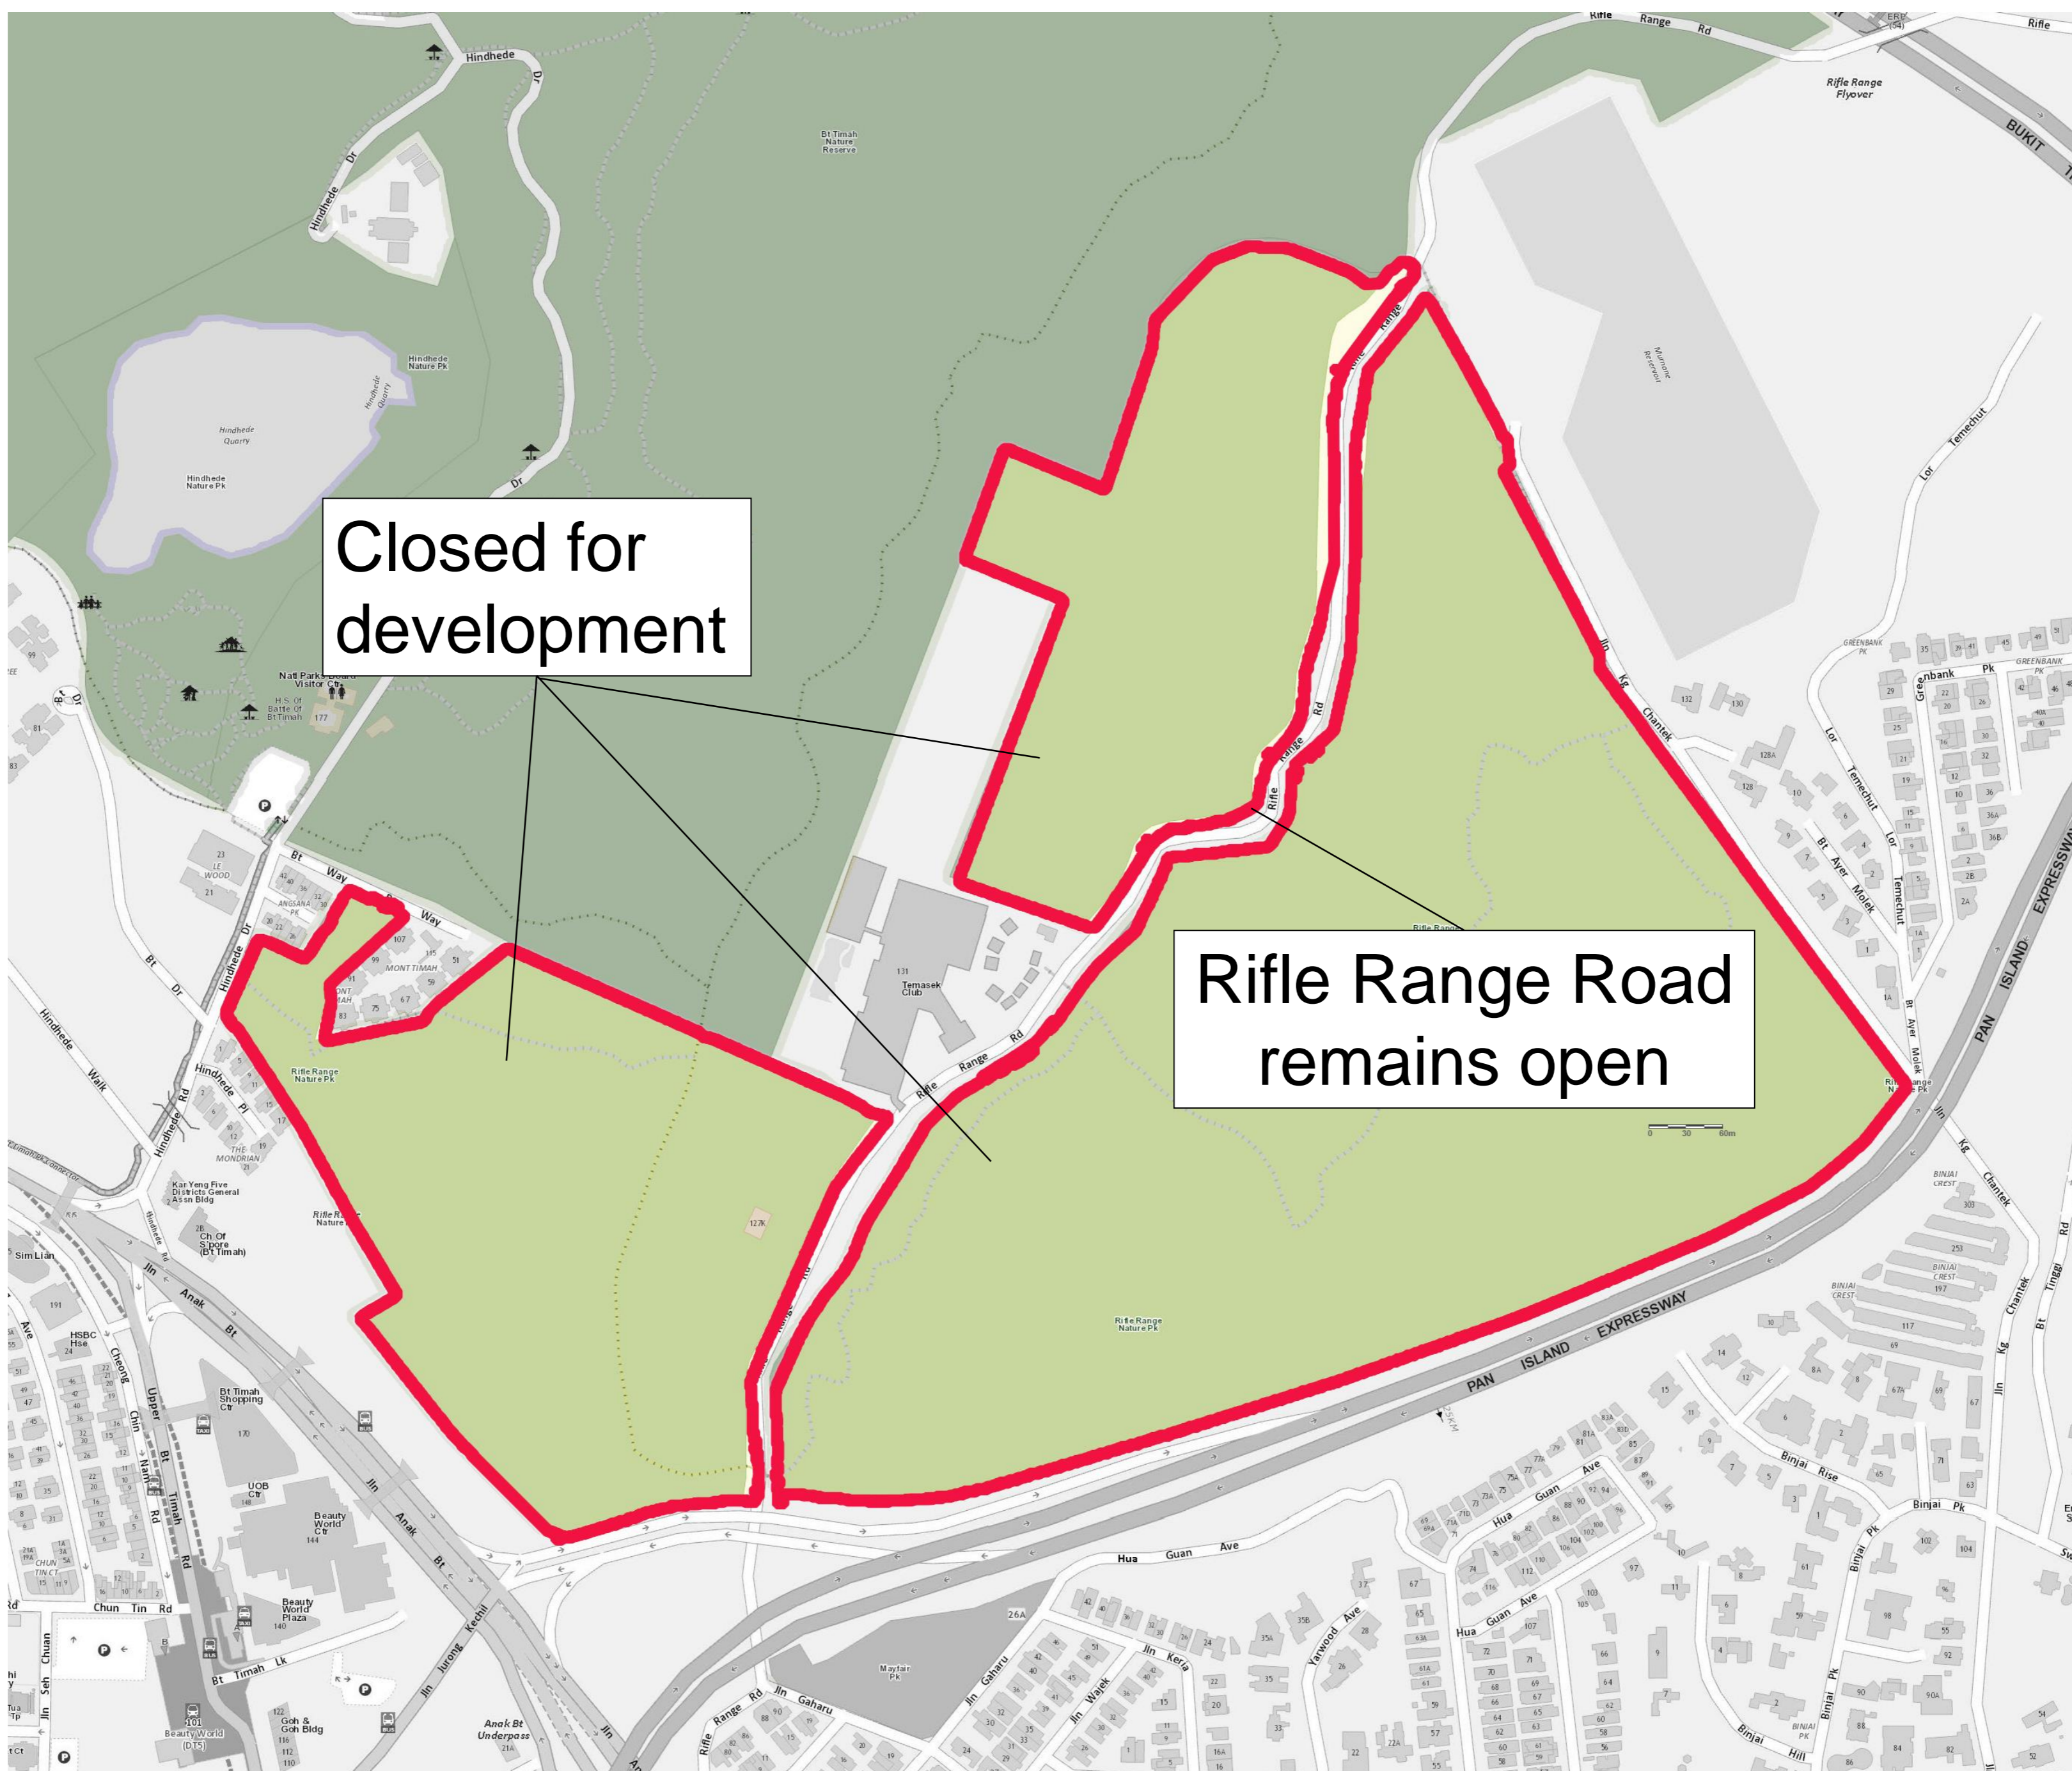

NOTICE

The areas (indicated in **red**) are closed for development as part of Rifle Range Nature Park, from 6 December 2018.

Access via Rifle Range Road is not affected.

Expected completion date: 31 May 2020