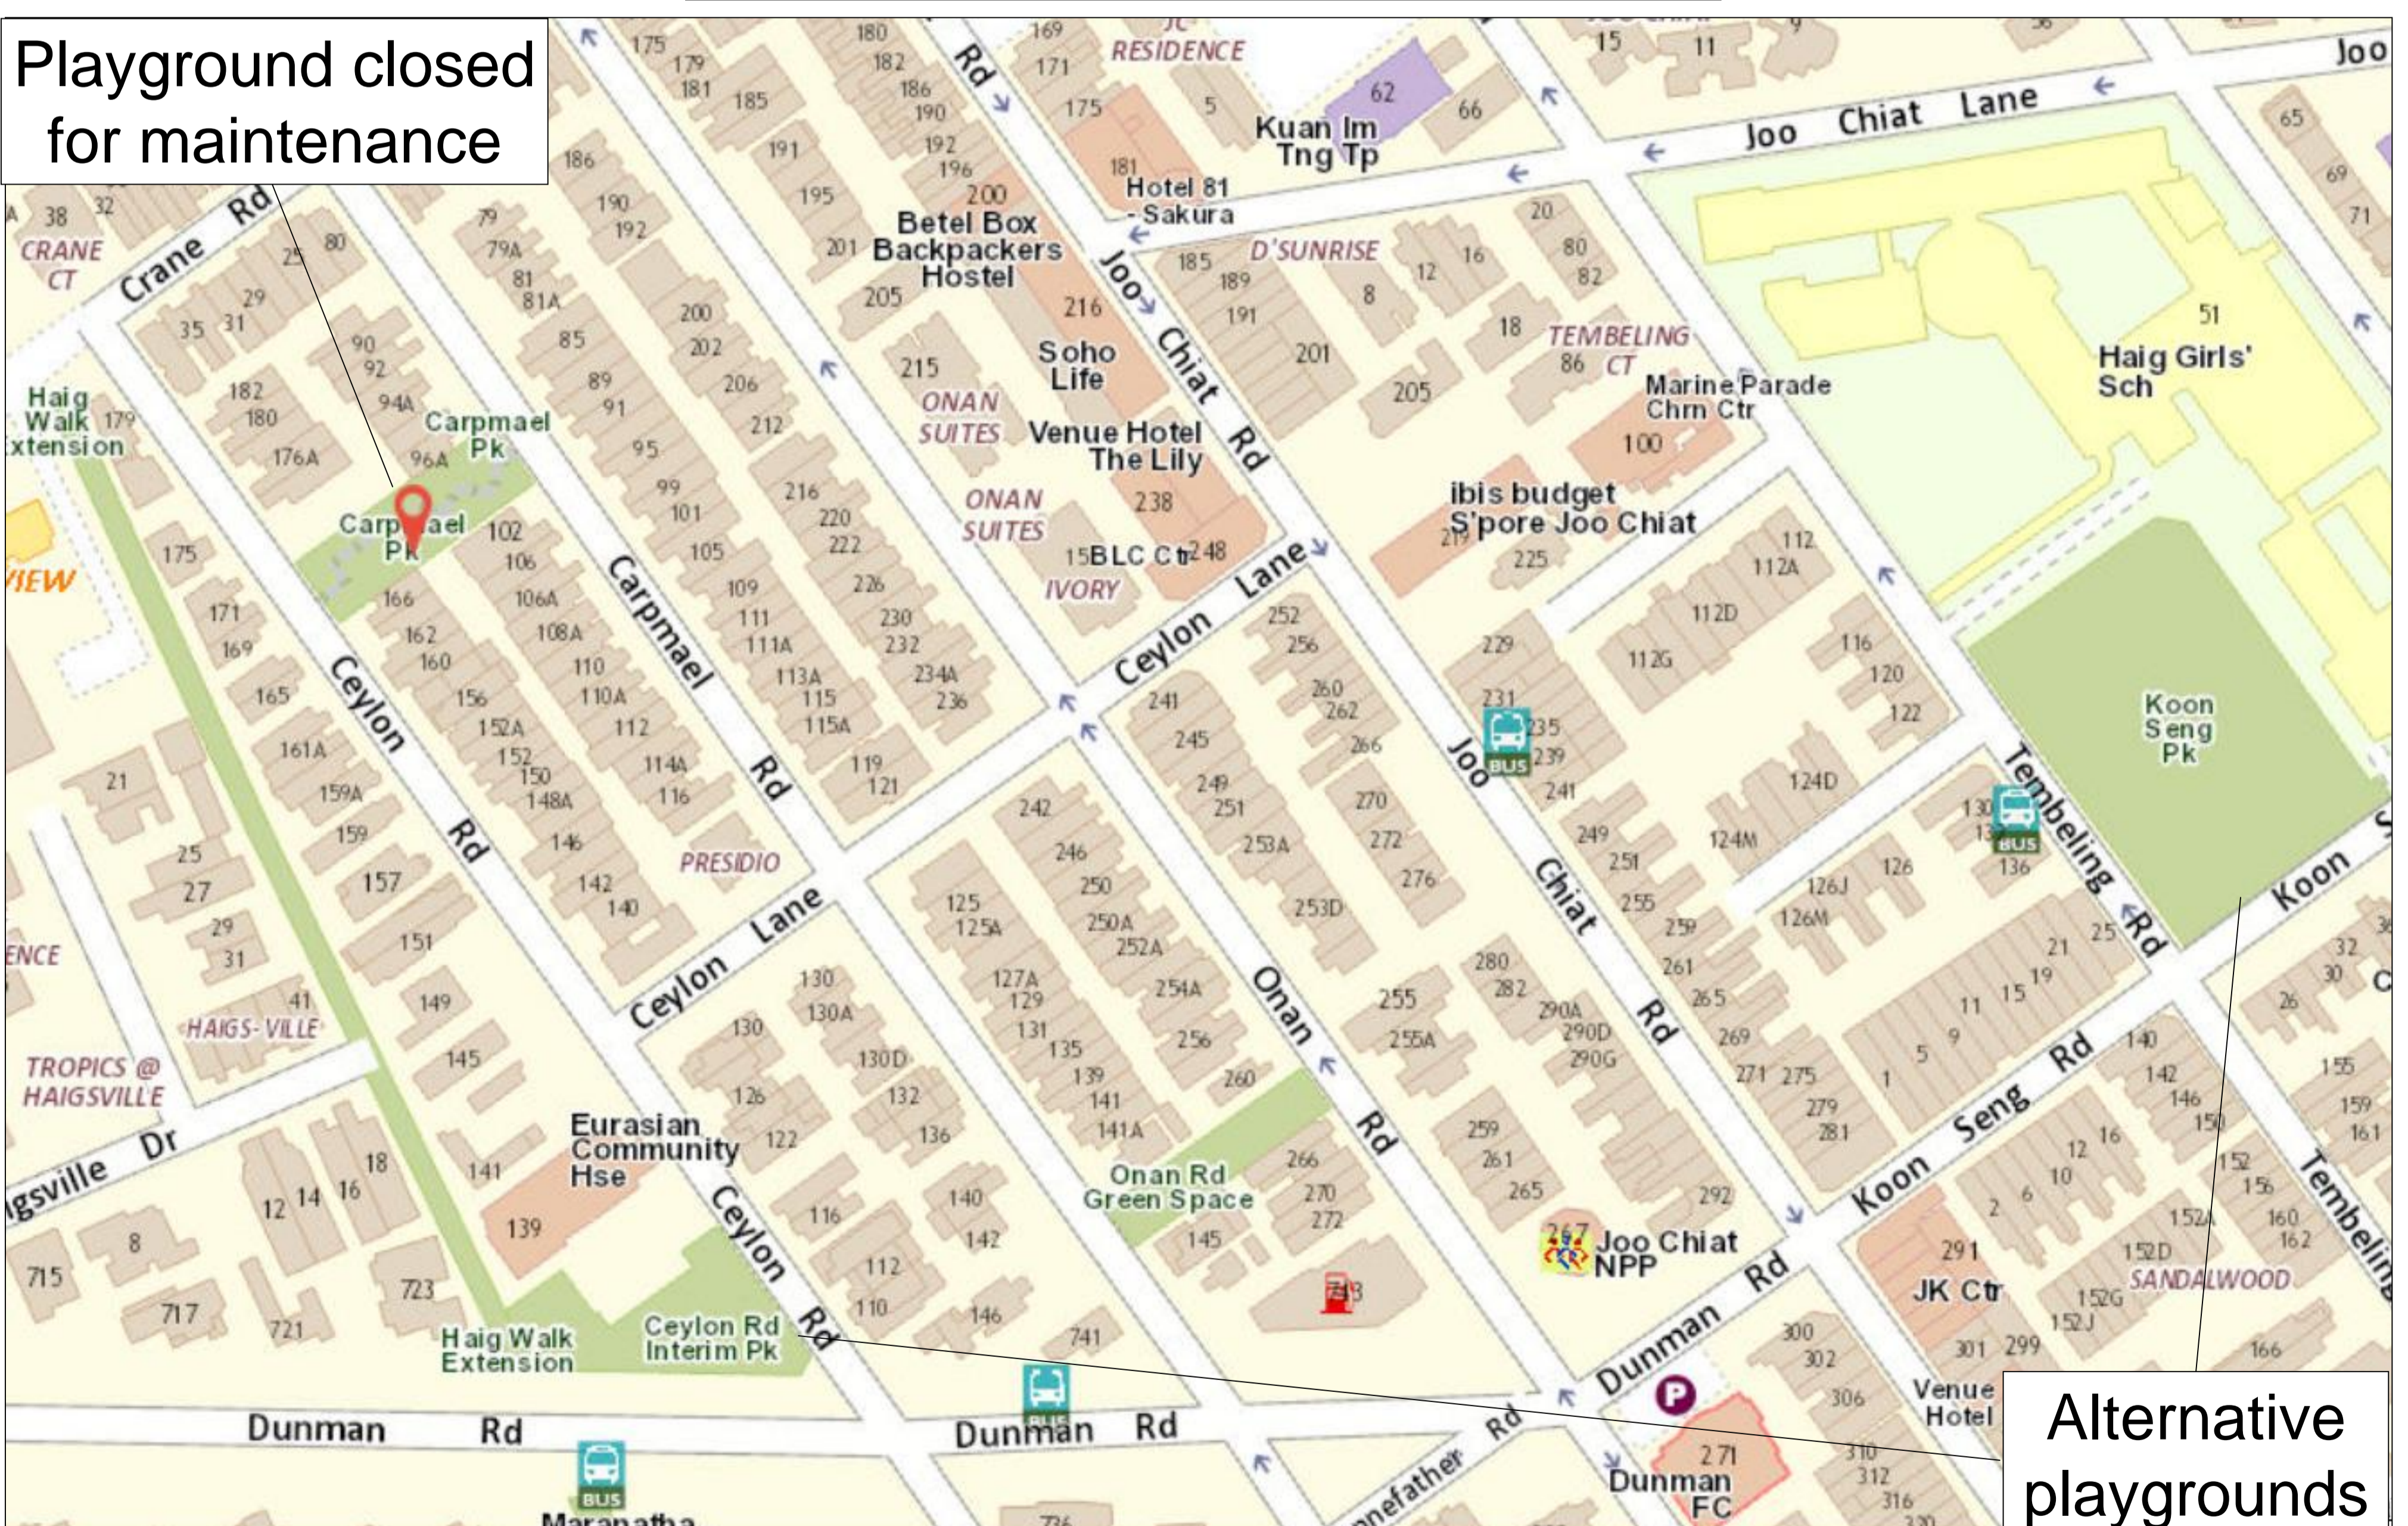

# NOTICE

**Carpmael Park playground is closed for maintenance from 19 June 2020.**

**Please use the nearest alternative facilities at Koon Seng Park and Ceylon Road Interim Park**

**Expected completion date:  
30 September 2020**

Playground closed for maintenance

Thank you for your understanding.