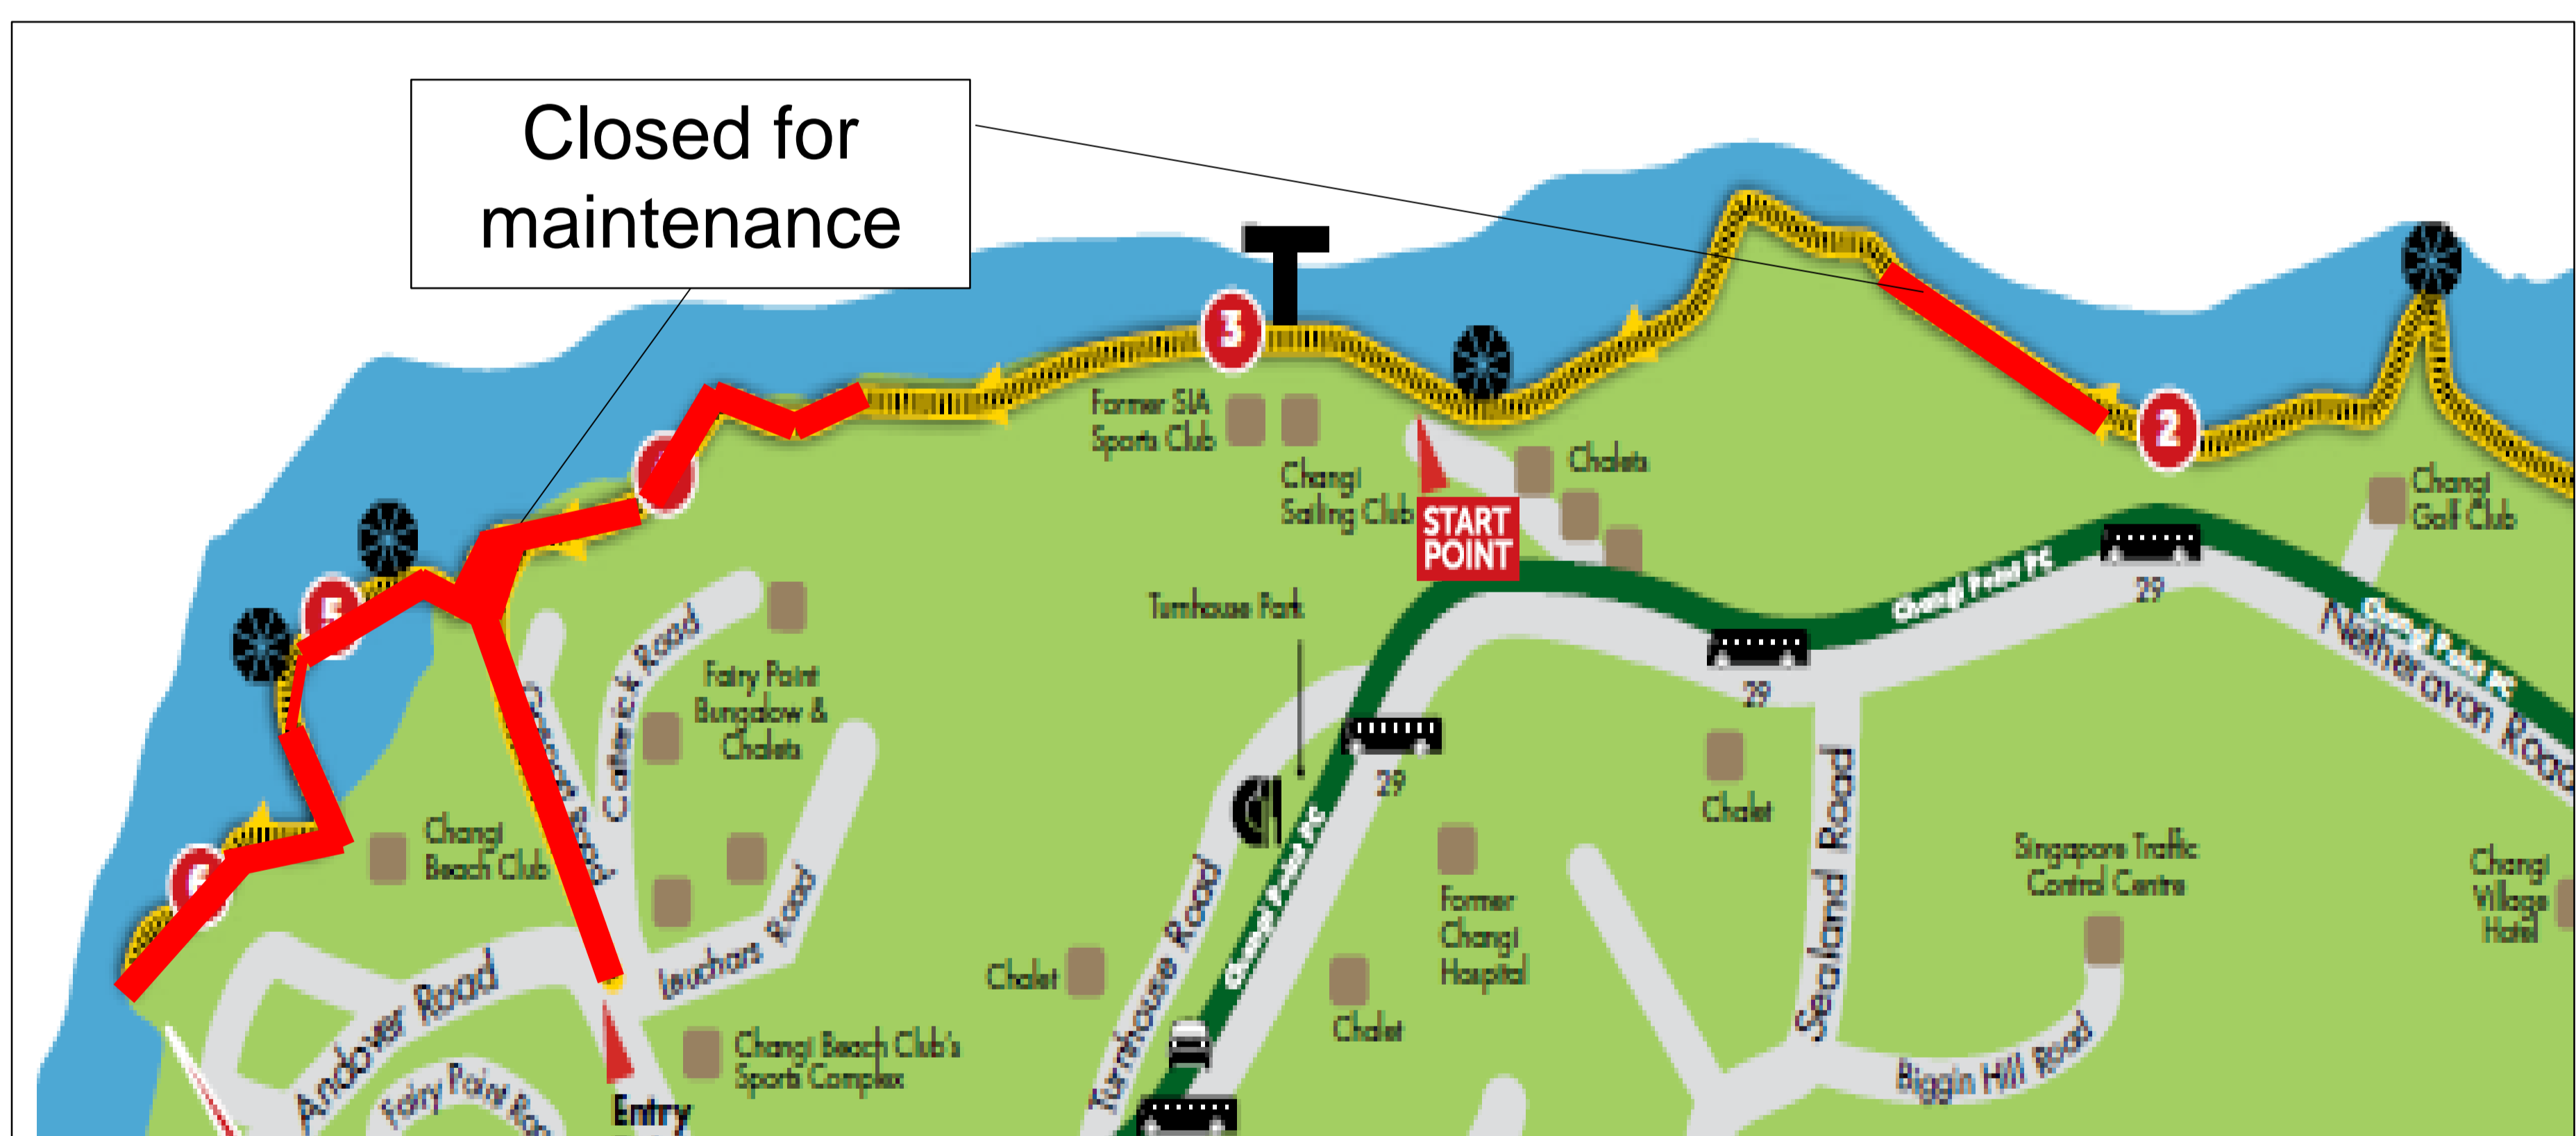

NOTICE

Sections of the Changi Boardwalk (indicated in red) are closed for redevelopment from December 2020.

Visitors can continue to access the remaining sections of the boardwalk.

**Expected completion date:
End September 2021**