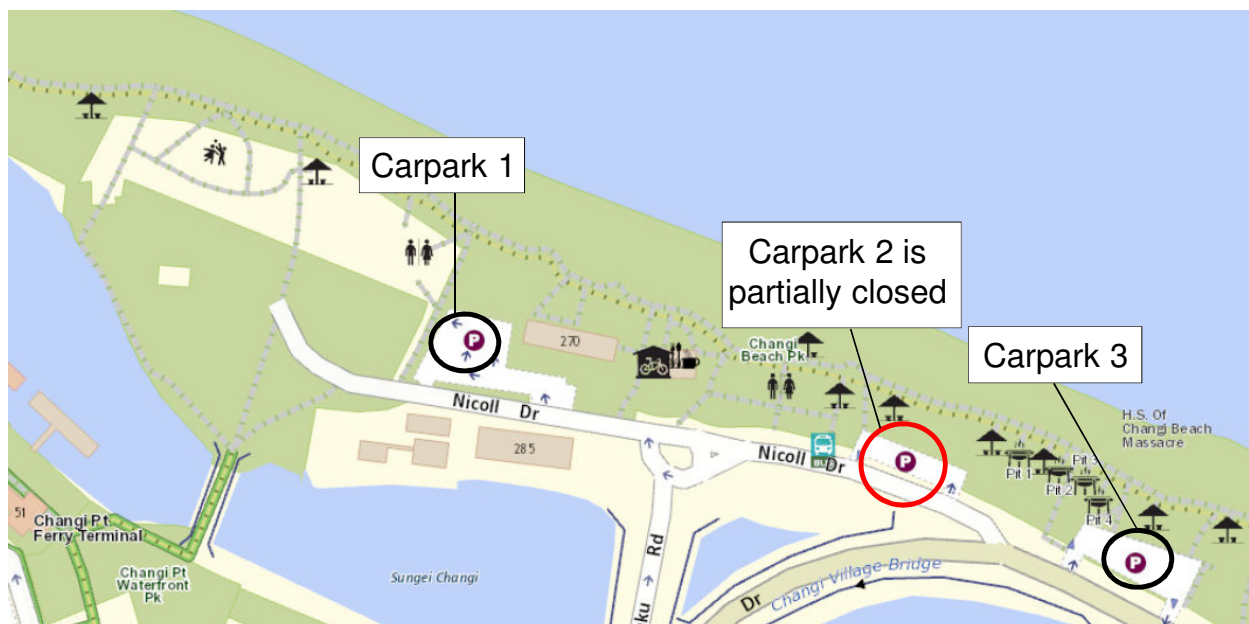

NOTICE

Carpark 2 (circled in red) is partially closed for maintenance from 21 August 2019.

You can continue to use this carpark or choose to use the alternative lots at Carpark 1 and Carpark 3.

**Expected completion date:
31 August 2019**

Thank you for your understanding