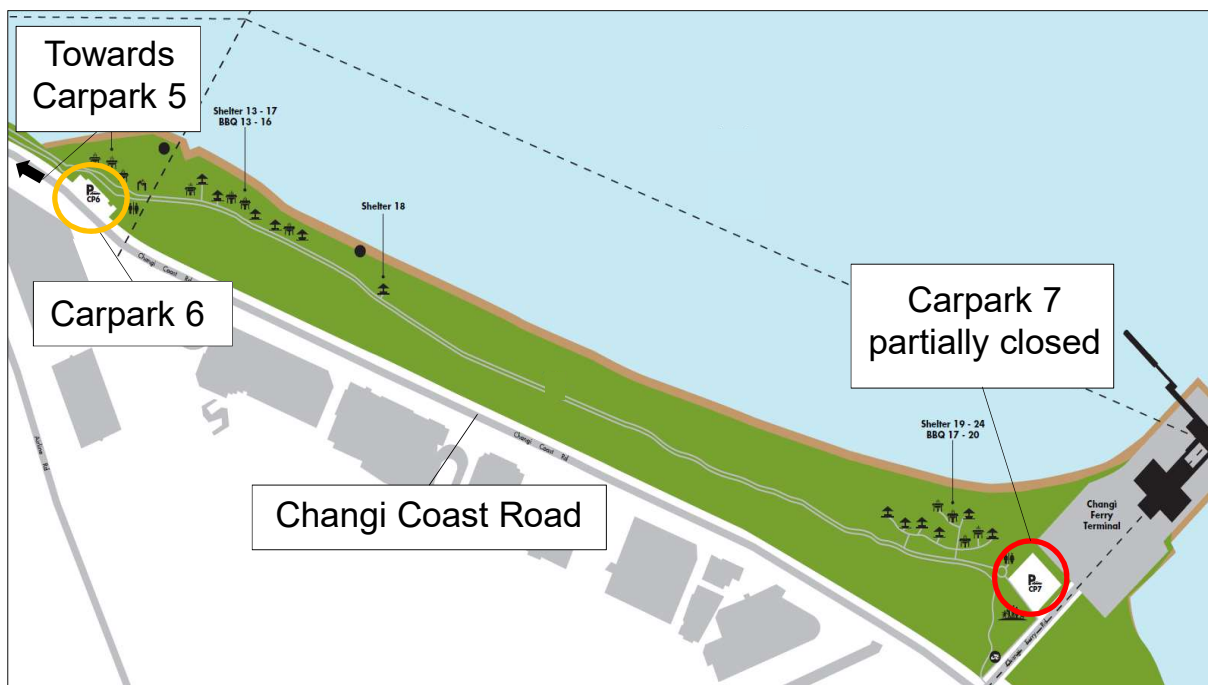

NOTICE

A section of Carpark 7 is closed
from 8.30 am to 7 pm
from 11 to 16 February 2020
to facilitate an event.

You can use the remaining lots
in this carpark or proceed along
Changi Coast Road to use
Carpark 5 and Carpark 6.