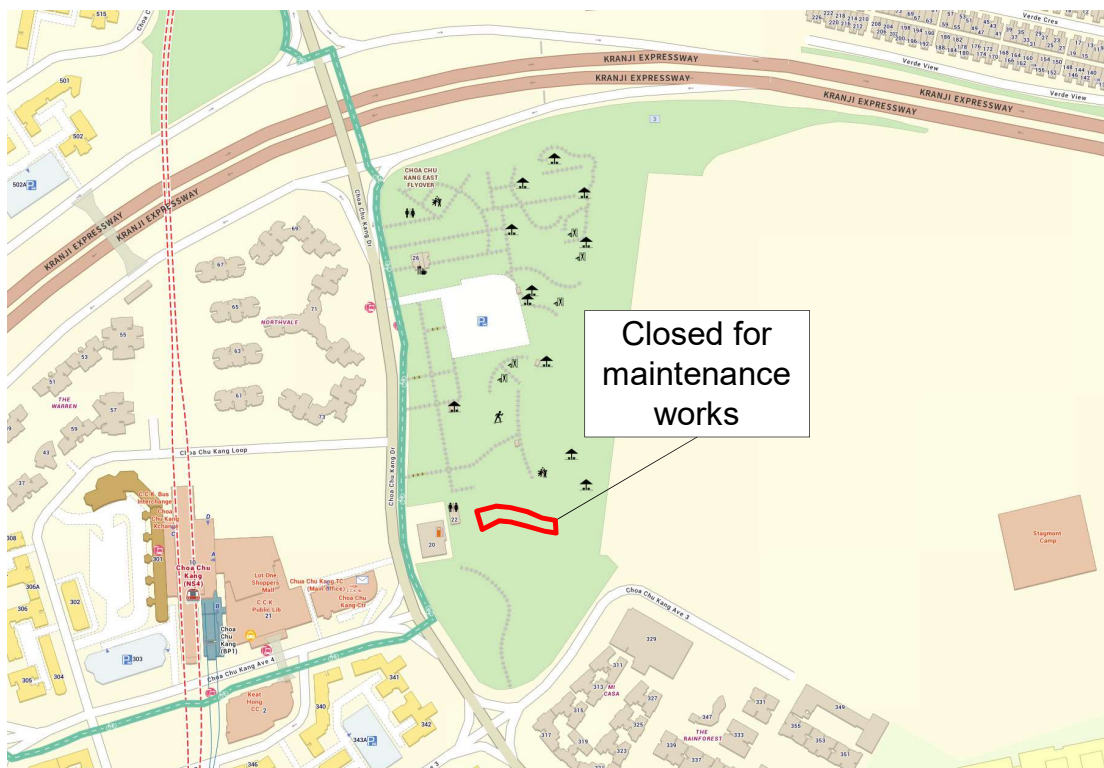

NOTICE

A section of the Choa Chu Kang Park
(marked in **red**) is closed for
maintenance works
from 01 August 2018.

Park goers can continue to use the
park facilities during this period.

Expected completion date:
22 February 2019