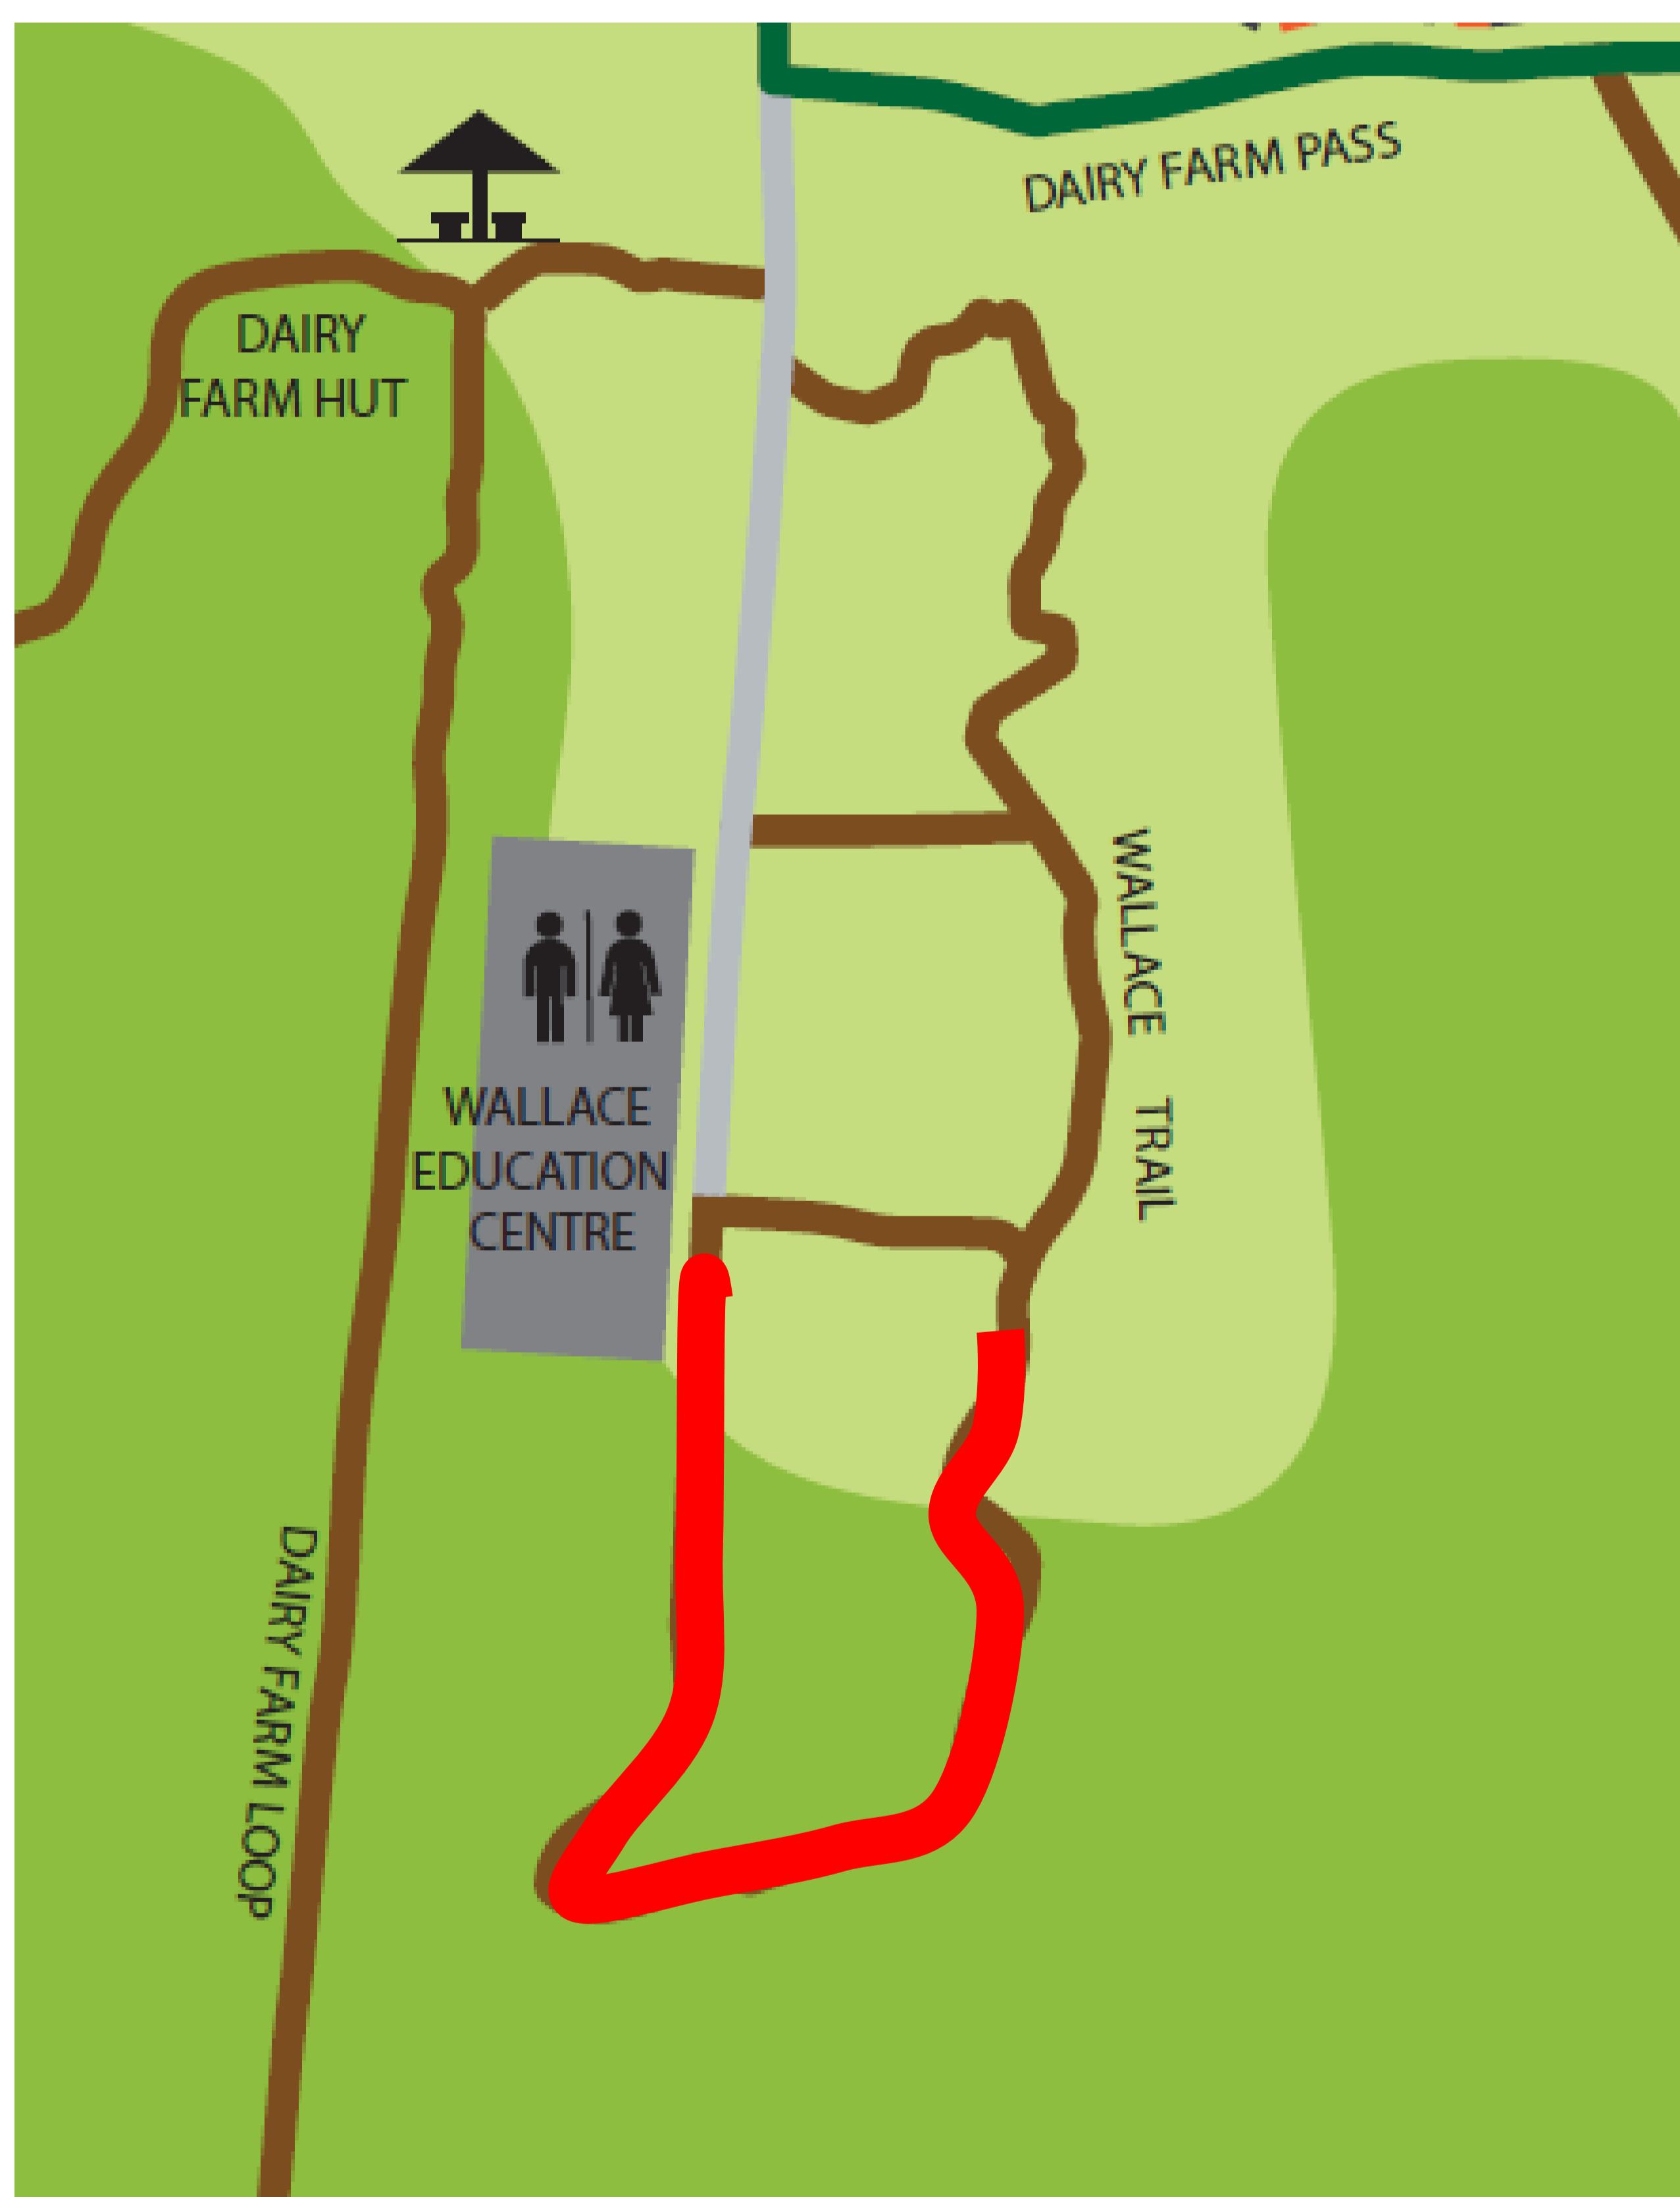

NOTICE

A part of the Wallace Trail (marked in red) is closed for upgrading from 31 Aug 2018.

Expected completion date: 1 Oct 2018.

Thank you for your understanding.