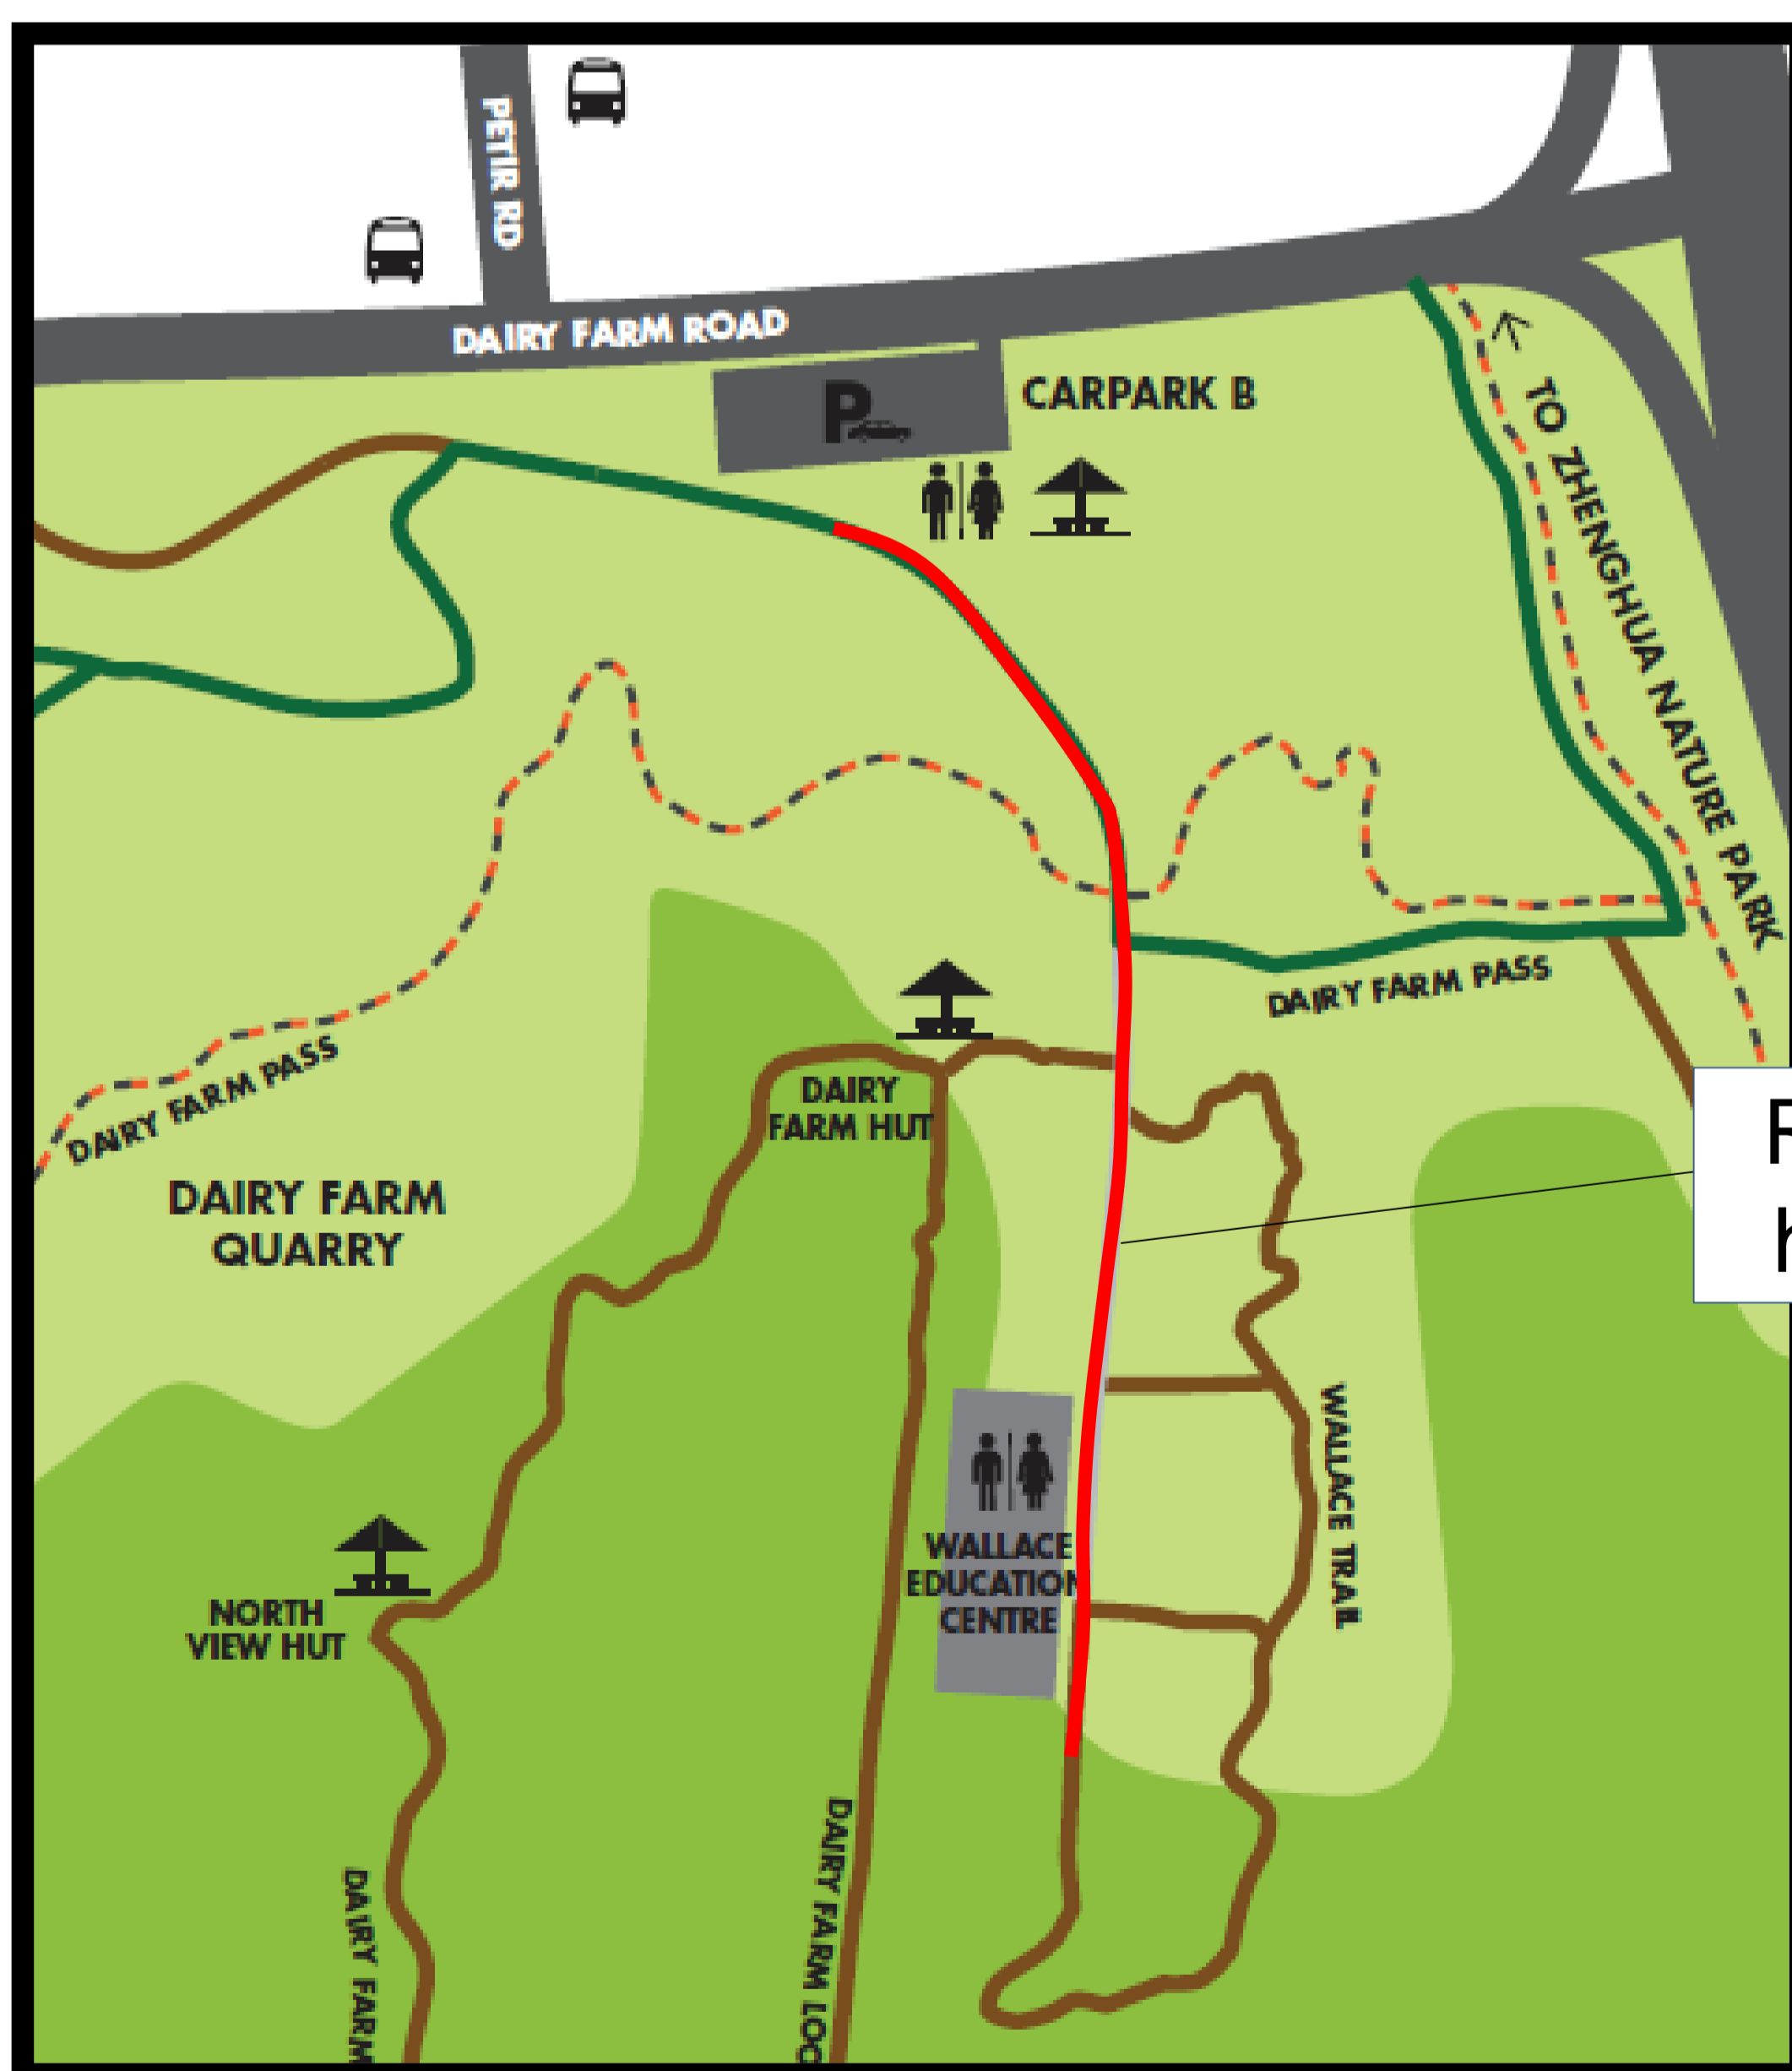

# NOTICE

**A section of the road (marked in red)  
between Dairy Farm Nature Park Carpark B  
to Wallace Education Centre will be  
undergoing road works from  
10 December 2018.**

**There will be some obstruction to the public  
during this period of time.**

**Expected completion date:  
28 February 2019**

**Thank you for your understanding.**