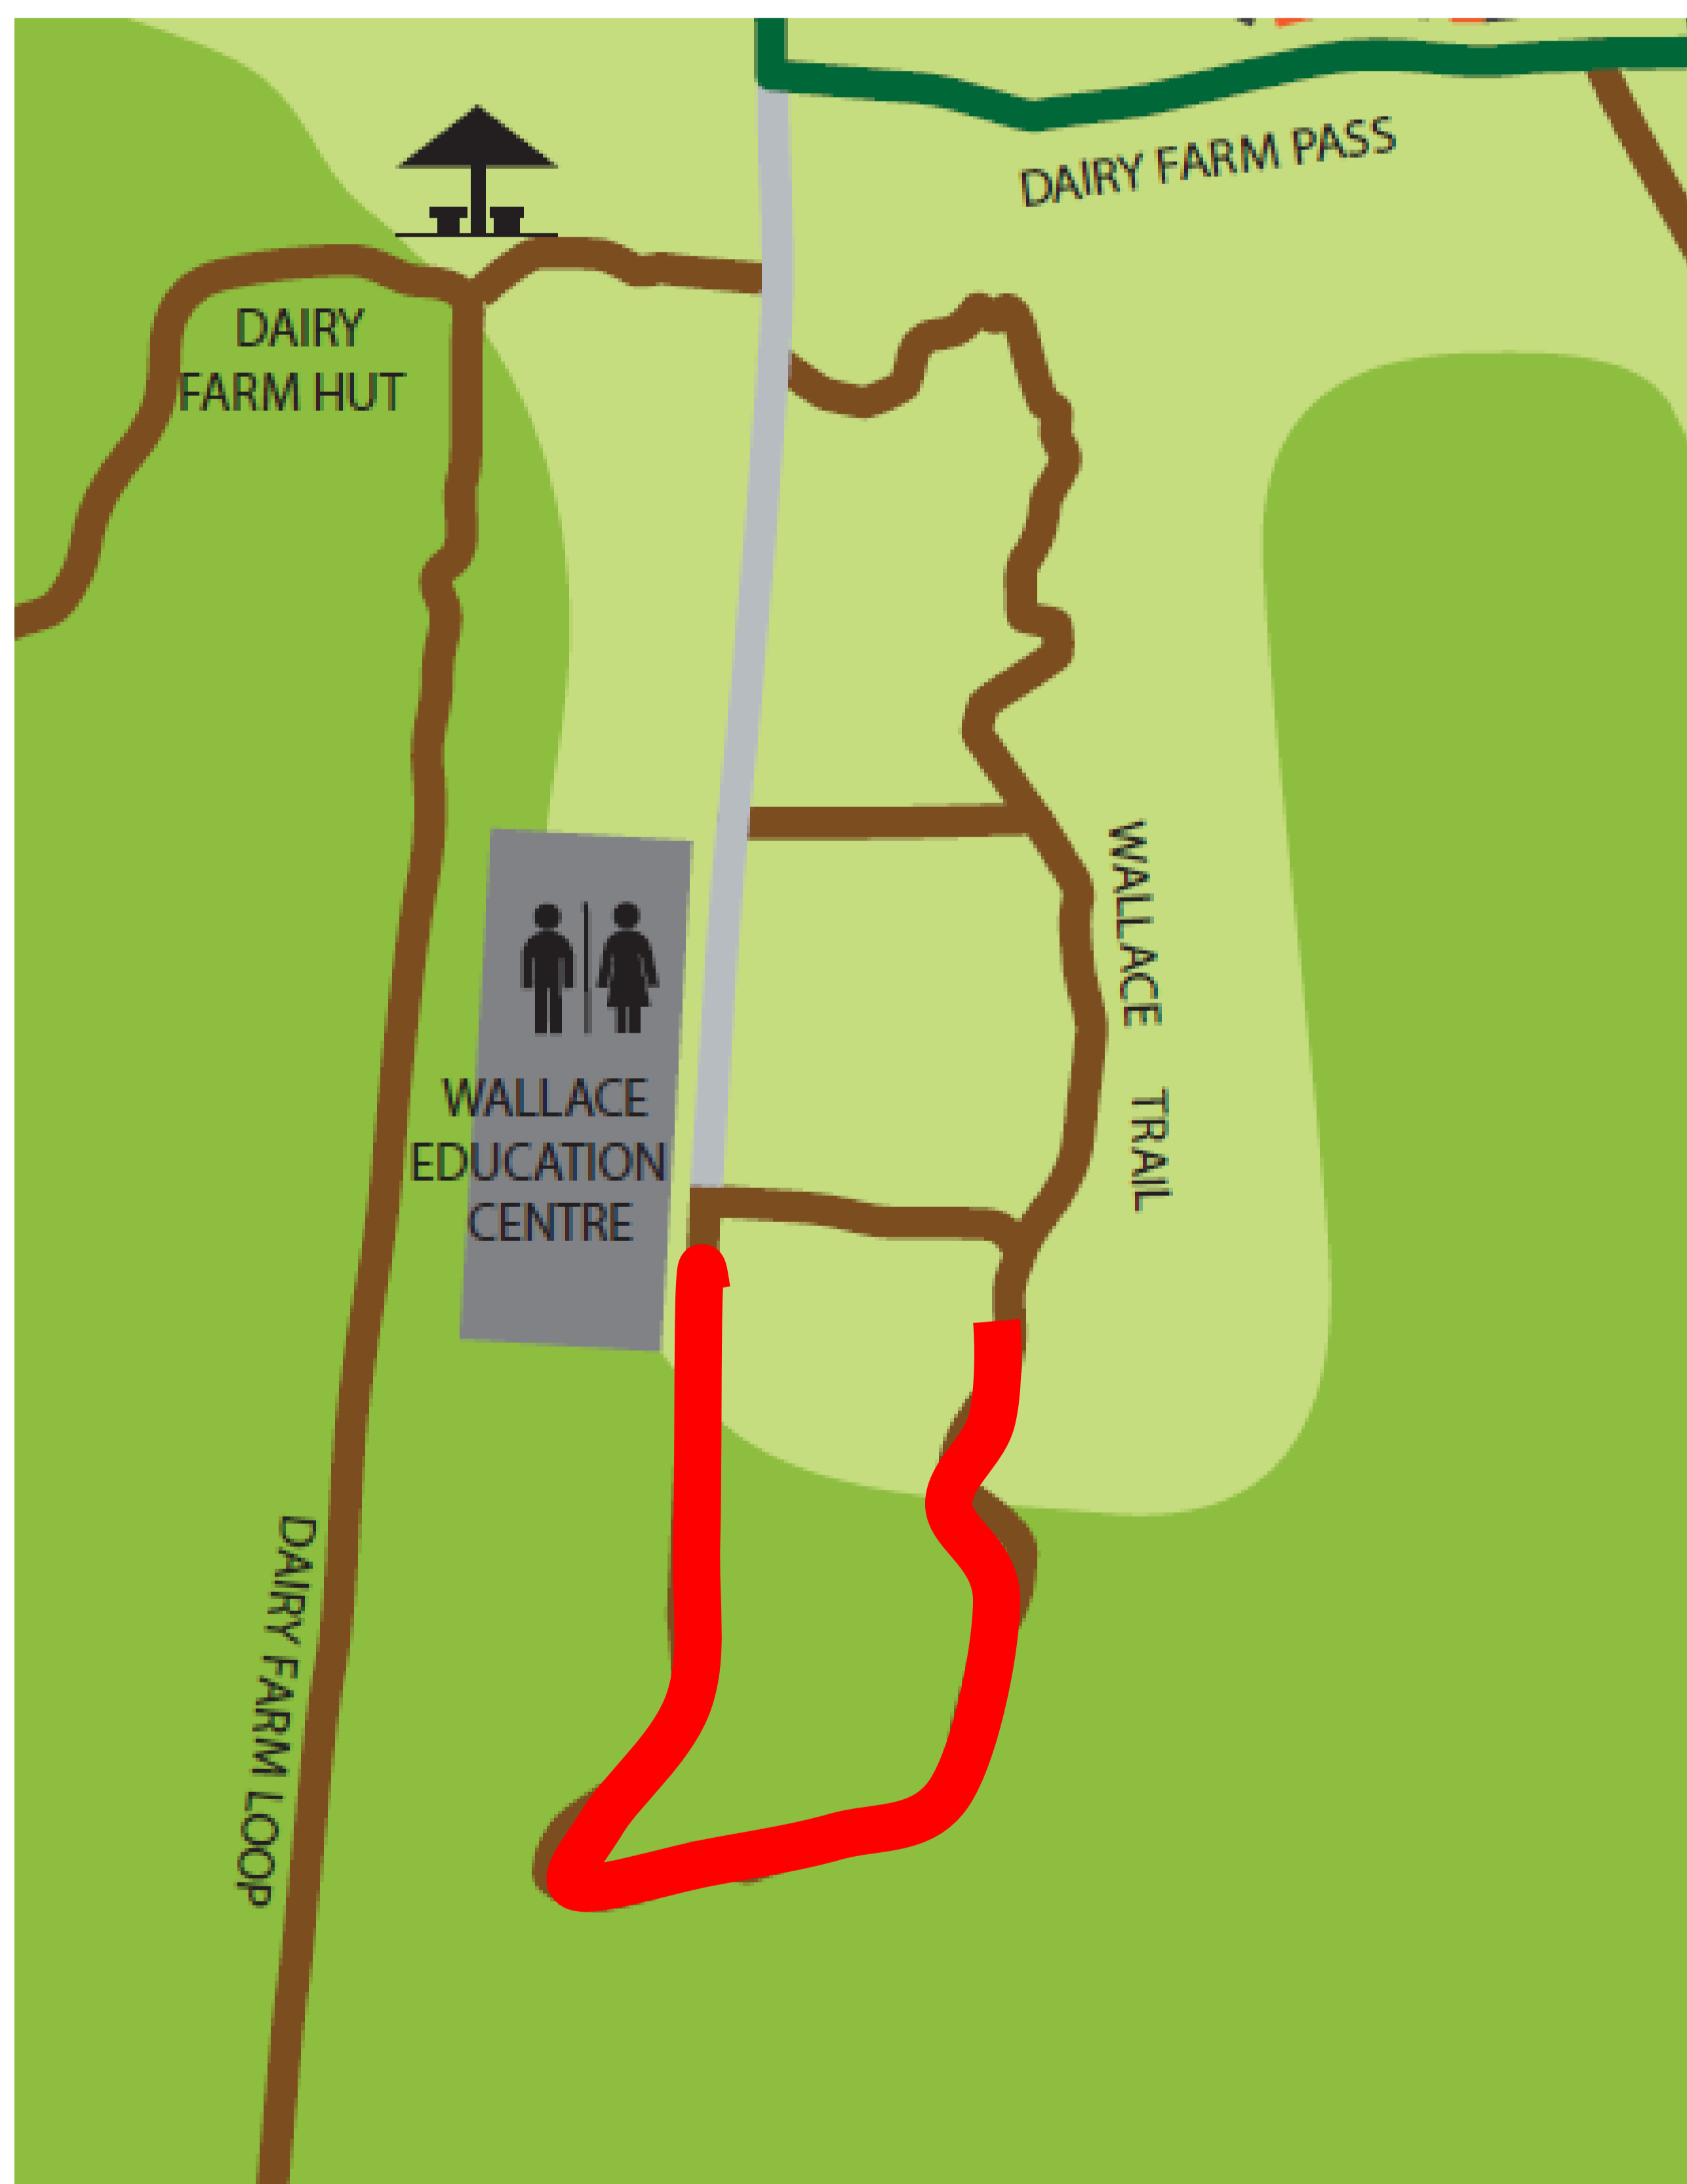

NOTICE

A part of the Wallace Trail (marked in red) is closed for upgrading from 31 Aug 2018.

Expected completion date: 7 January 2019.

Thank you for your understanding.