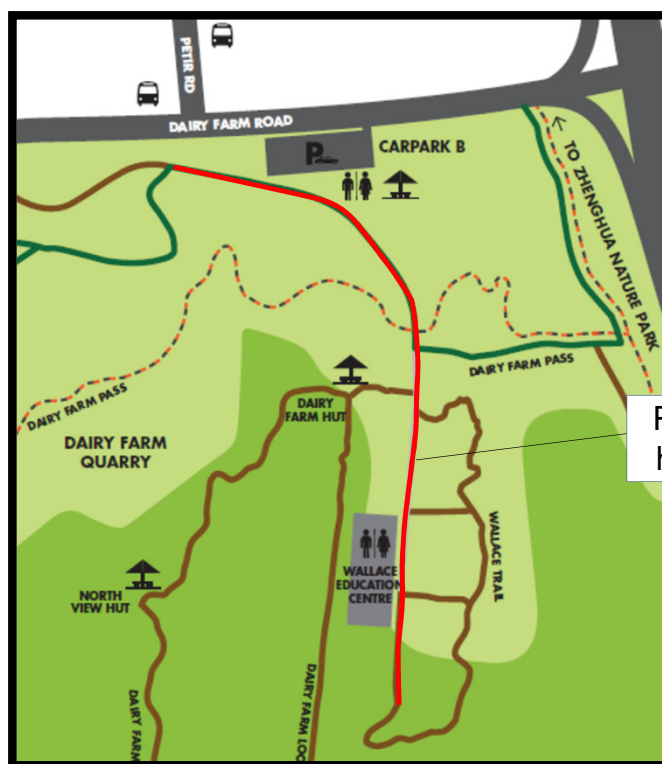

NOTICE

**A section of the road (marked in red)
between Dairy Farm Nature Park Carpark B
to Wallace Education Centre will be
undergoing road works from
15 July 2019.**

**There will be some obstruction to the public
during this period of time.**

**Expected completion date:
31 July 2019**

Road works (route
highlighted in red)

Thank you for your understanding.