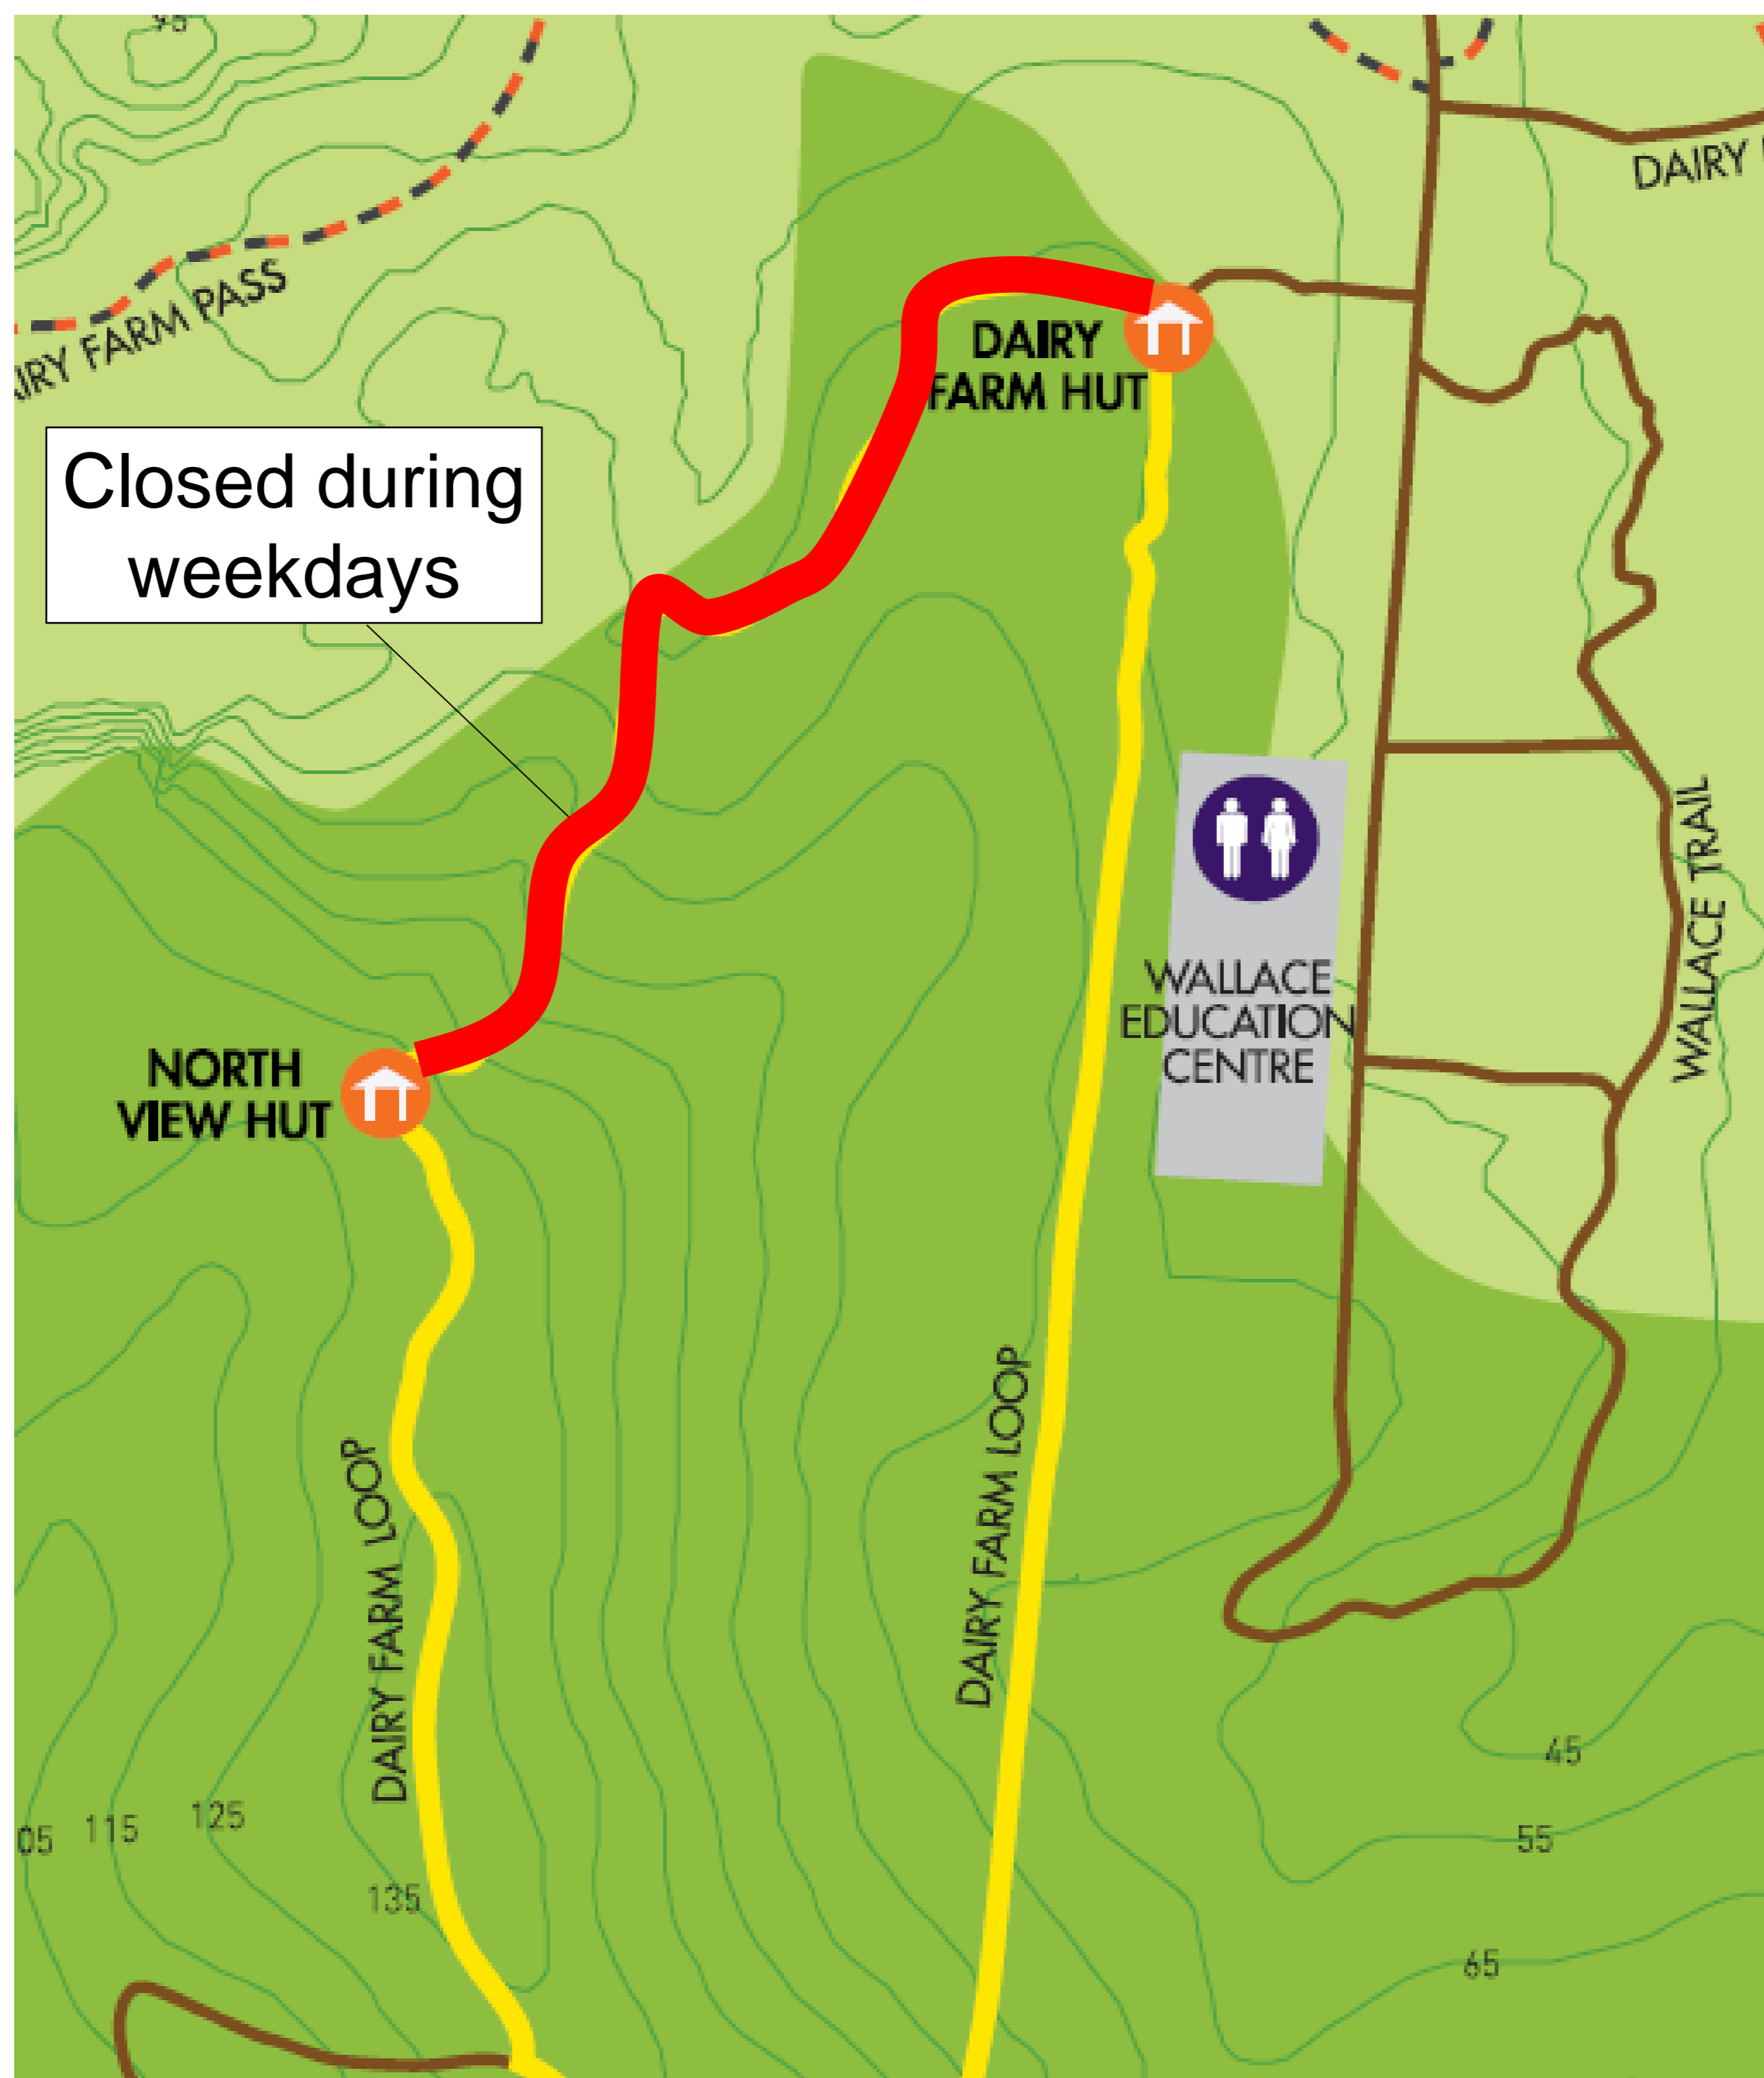

NOTICE

A part of the Dairy Farm Loop (marked in red) is closed for maintenance during the weekdays from 4 September 2017.

This part is accessible during the weekends and on public holidays.

Expected completion date: End Feb 2018.