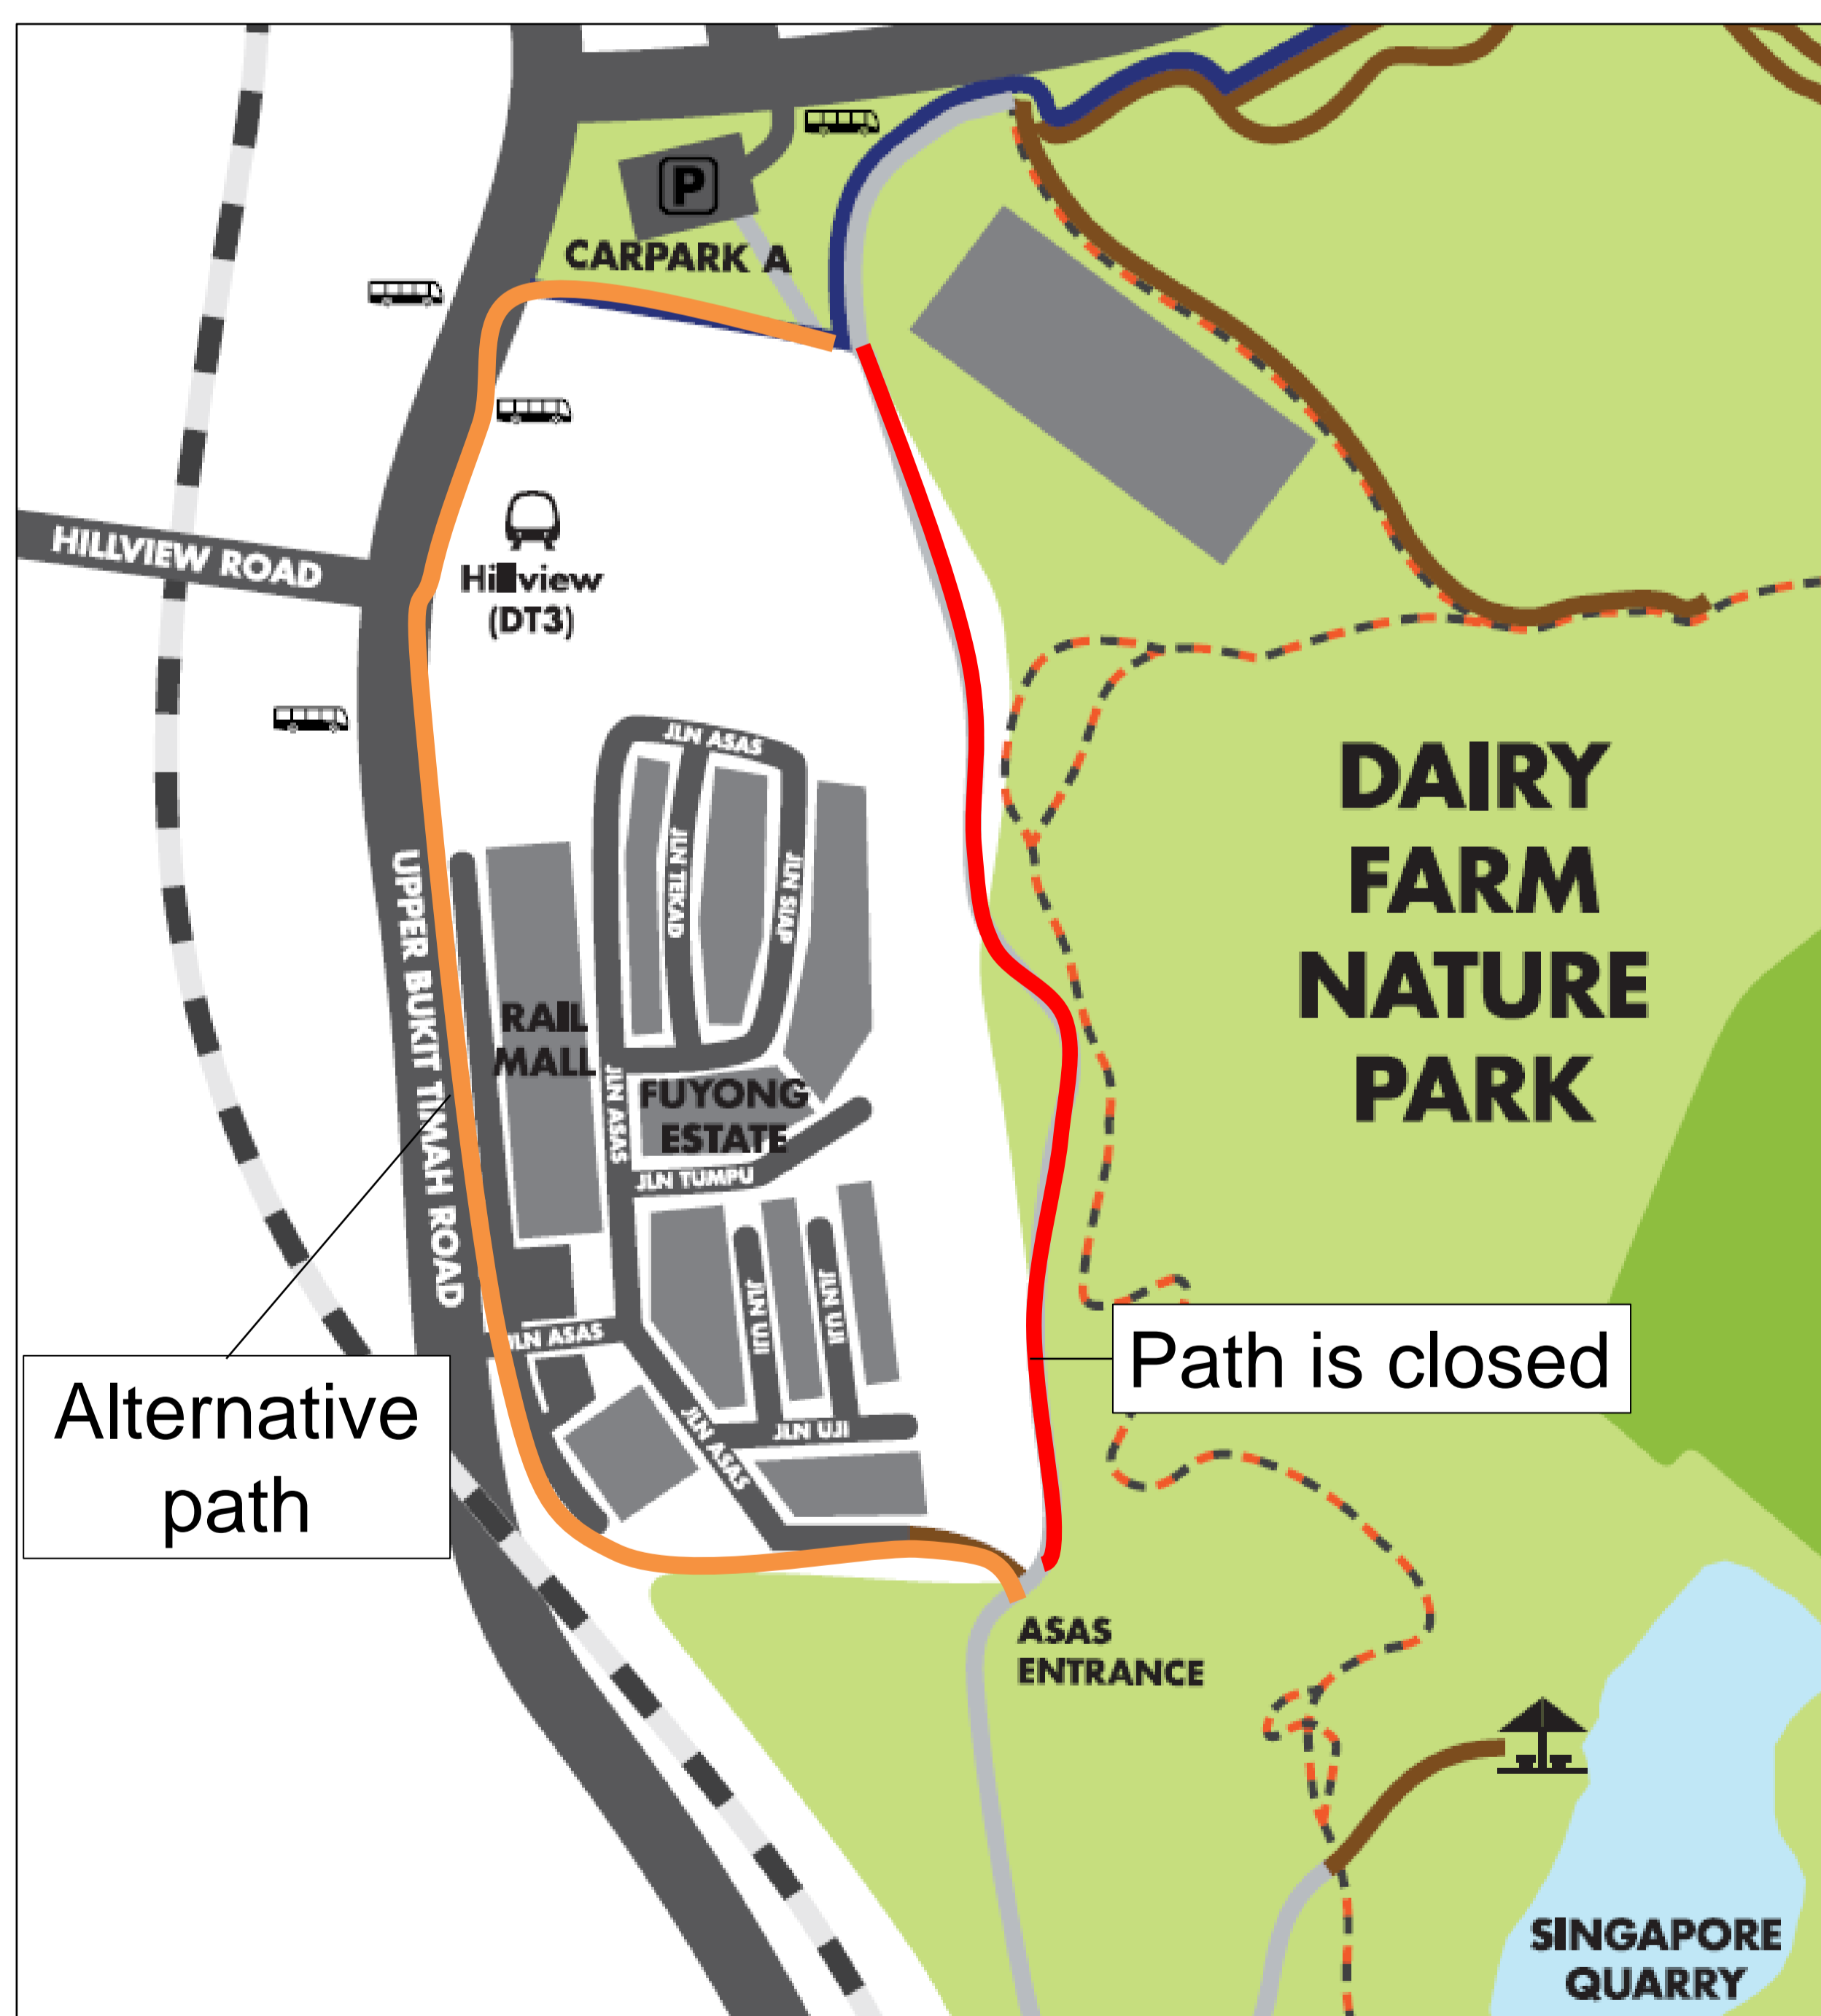

NOTICE

The path between Carpark A and the Asas Entrance (indicated in red) in Dairy Farm Nature Park is closed to facilitate slope maintenance works.

Please use the alternative path (indicated in orange) during this time.