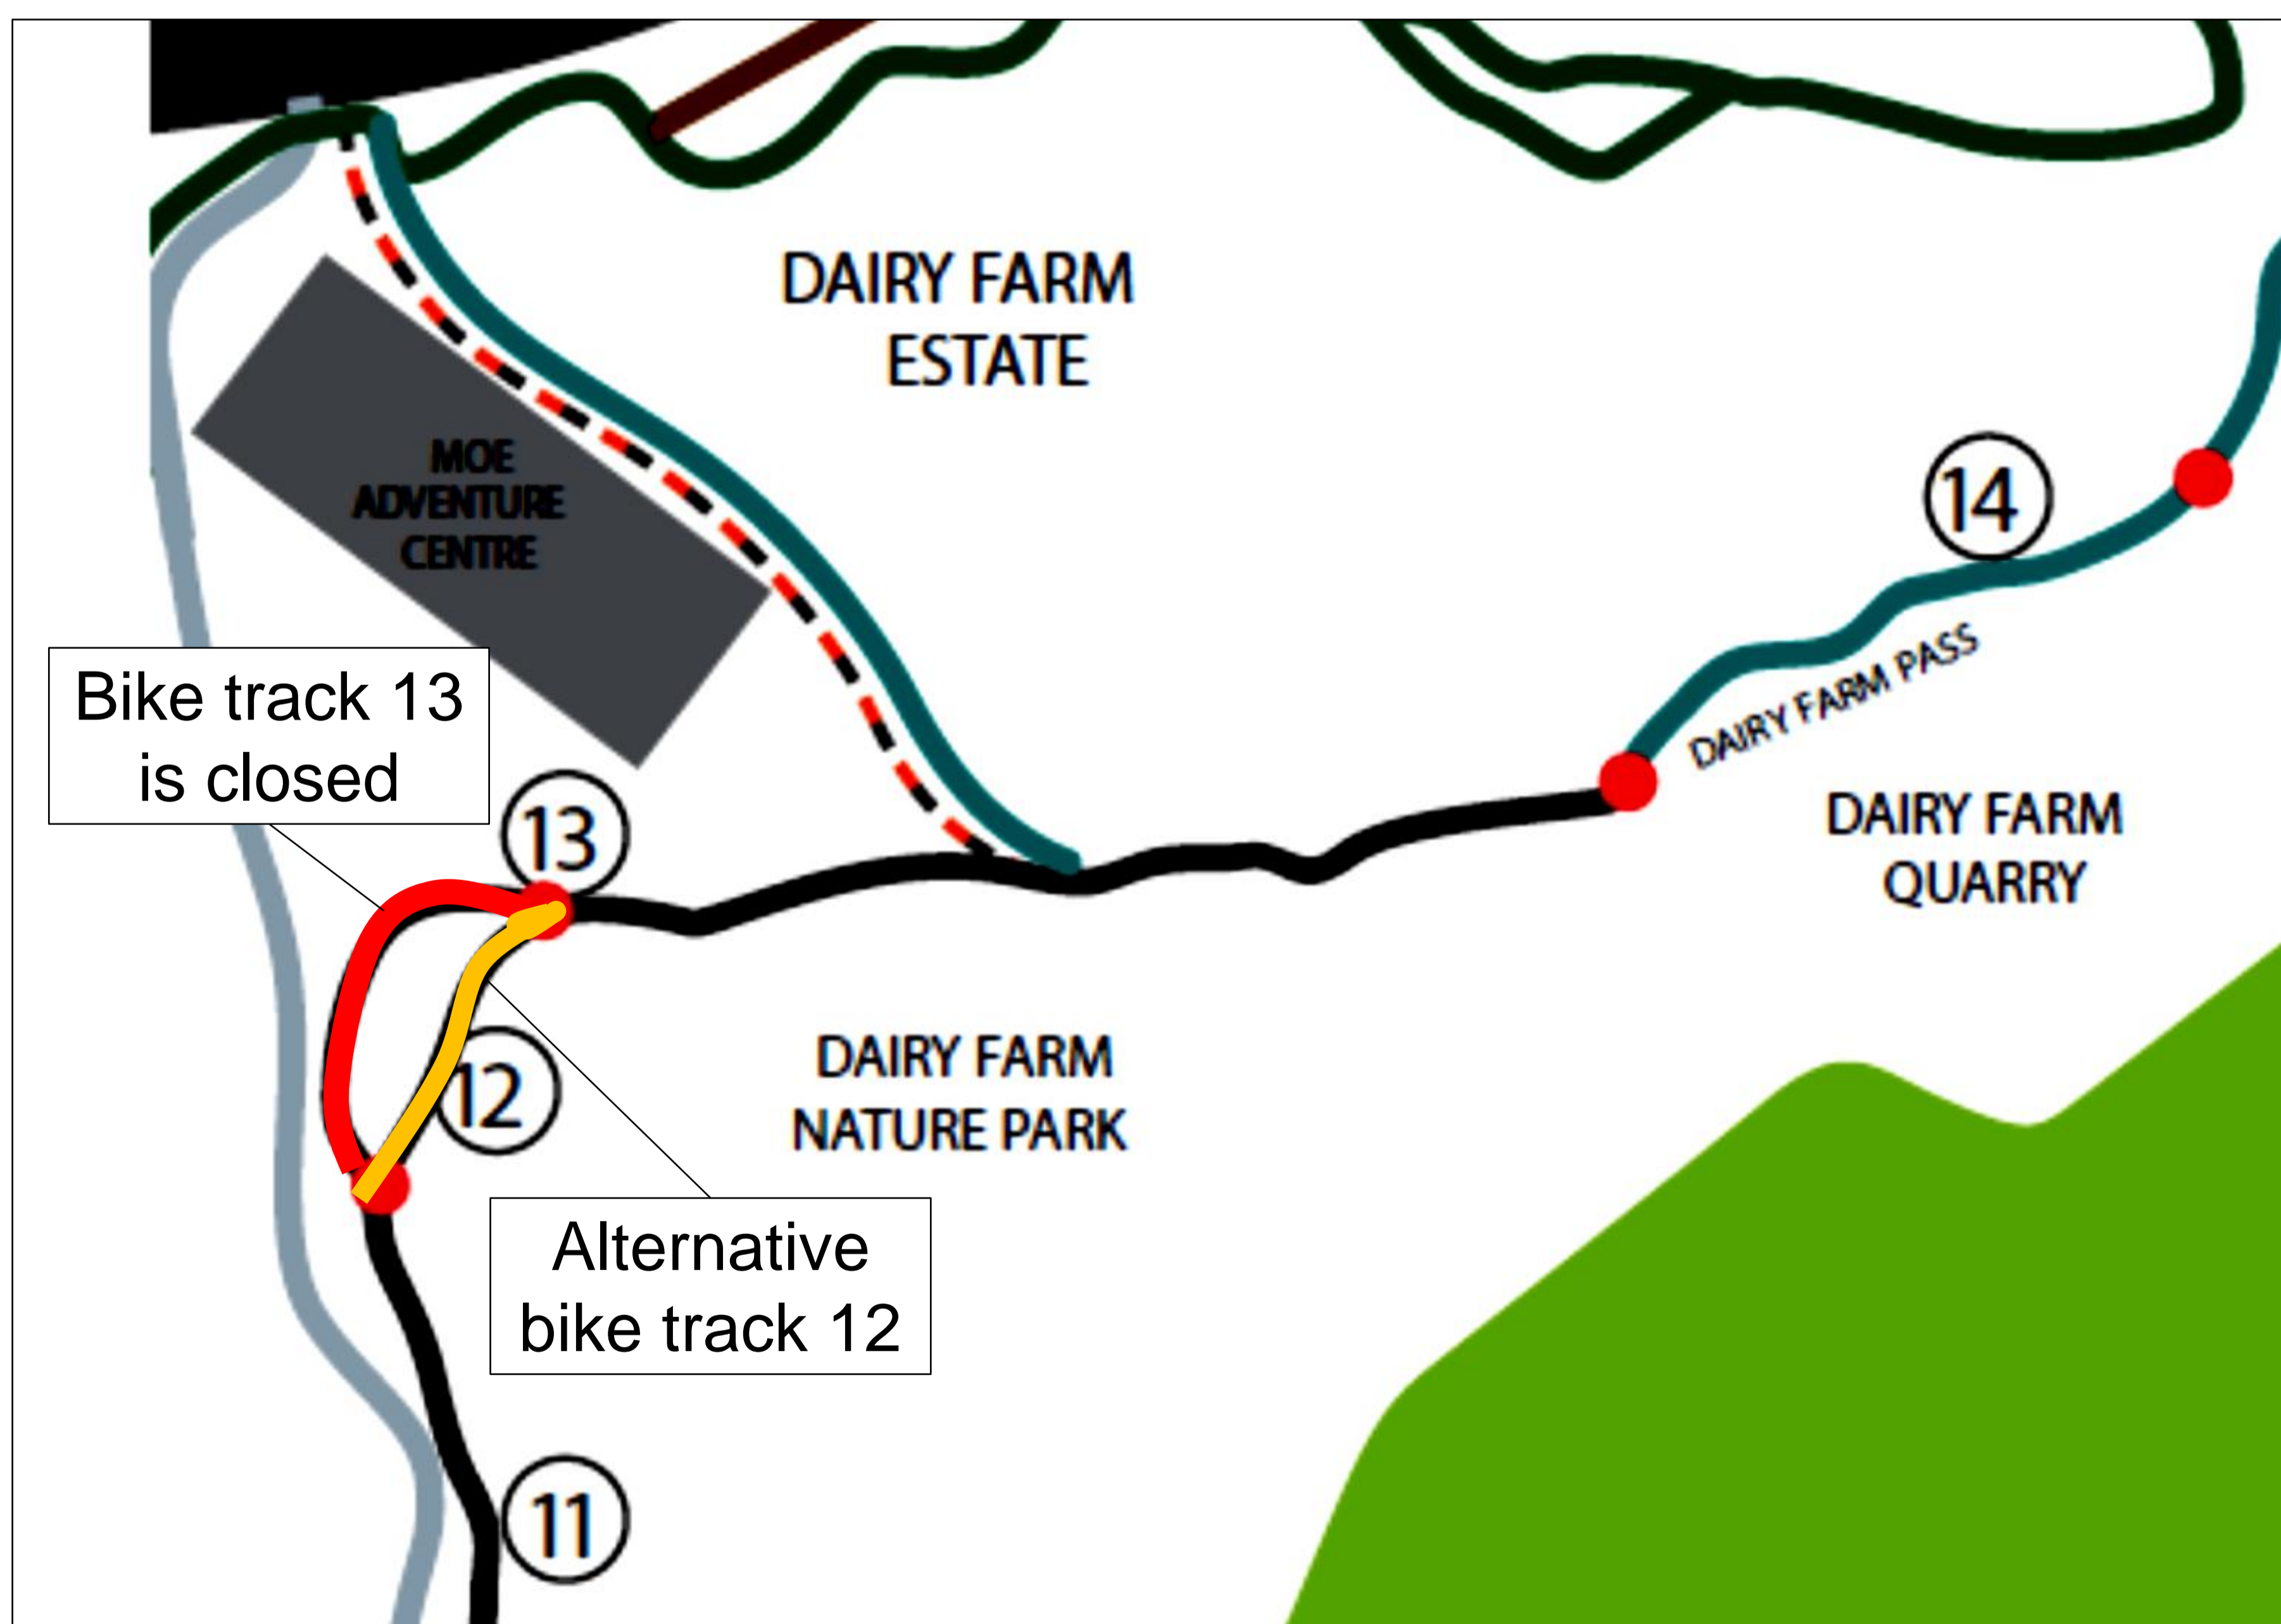

NOTICE

The bike track numbered 13 (indicated in red) in Dairy Farm Nature Park is closed for slope maintenance works.

Please use the alternative bike track numbered 12 (indicated in orange) during this time.