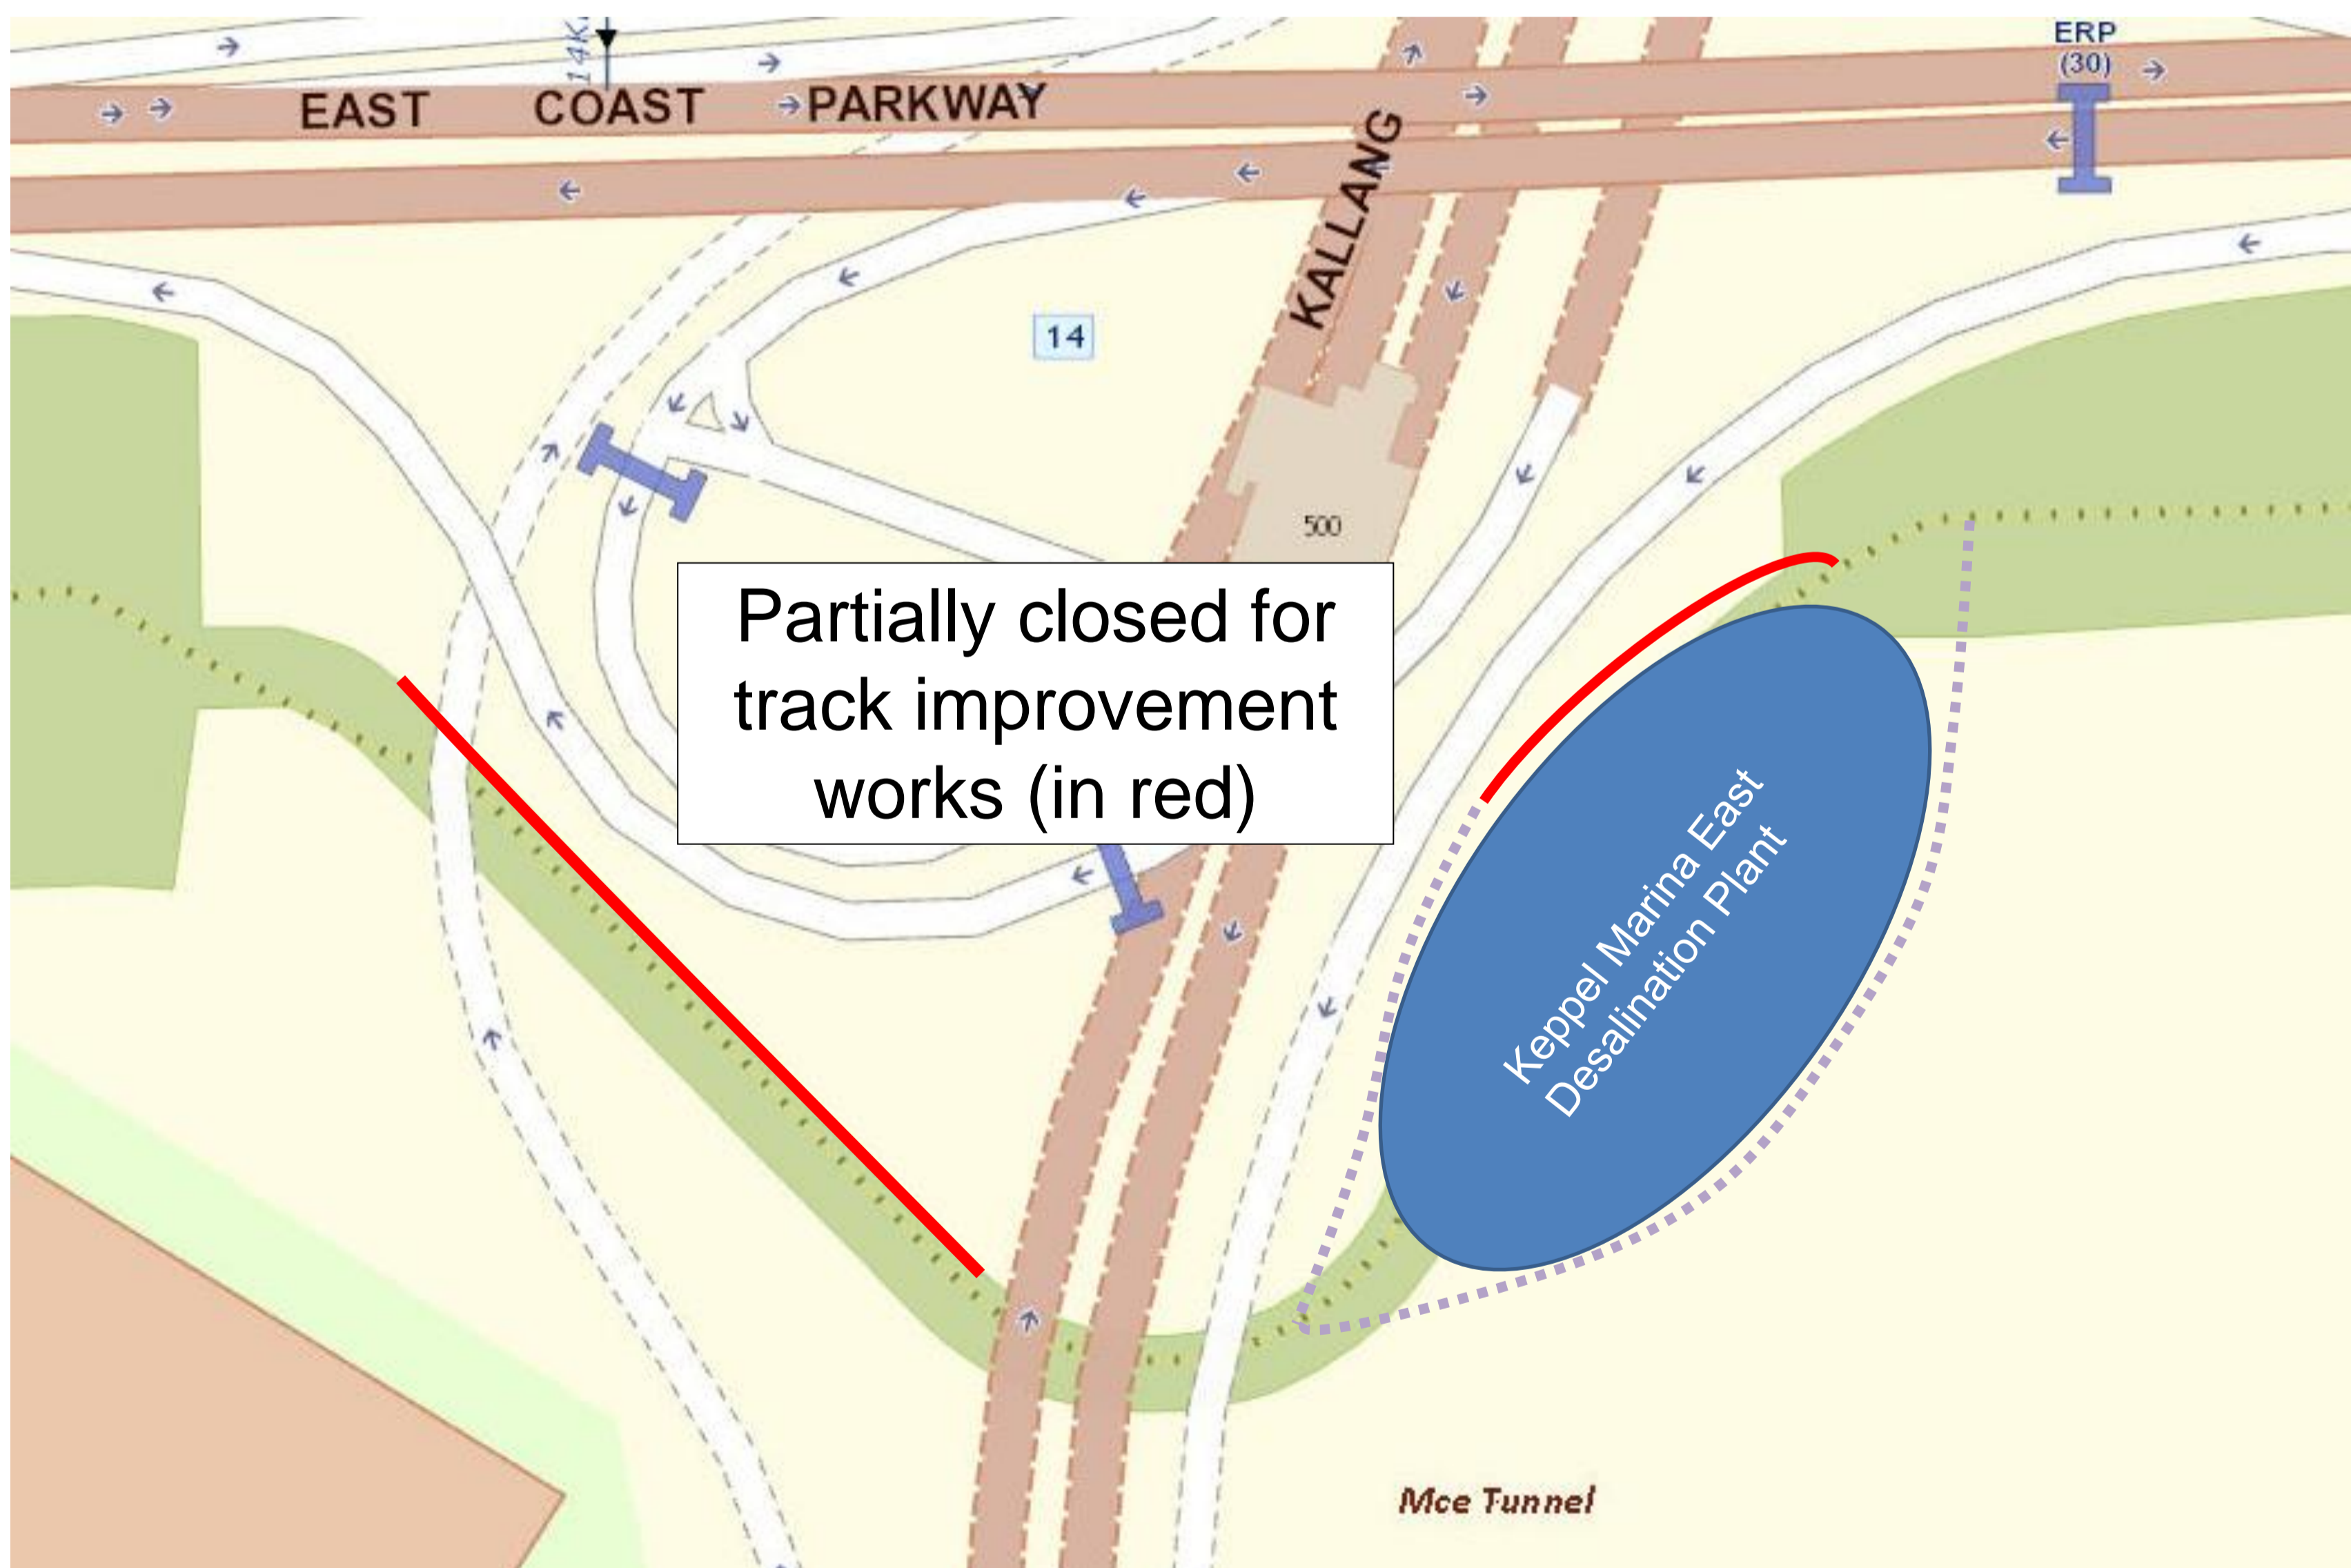

NOTICE

Sections of the PCN Track at East Coast Park Area A may be partially closed for improvement works from 10 January 2022.

**Expected completion date:
28 February 2022**

Thank you for your understanding.