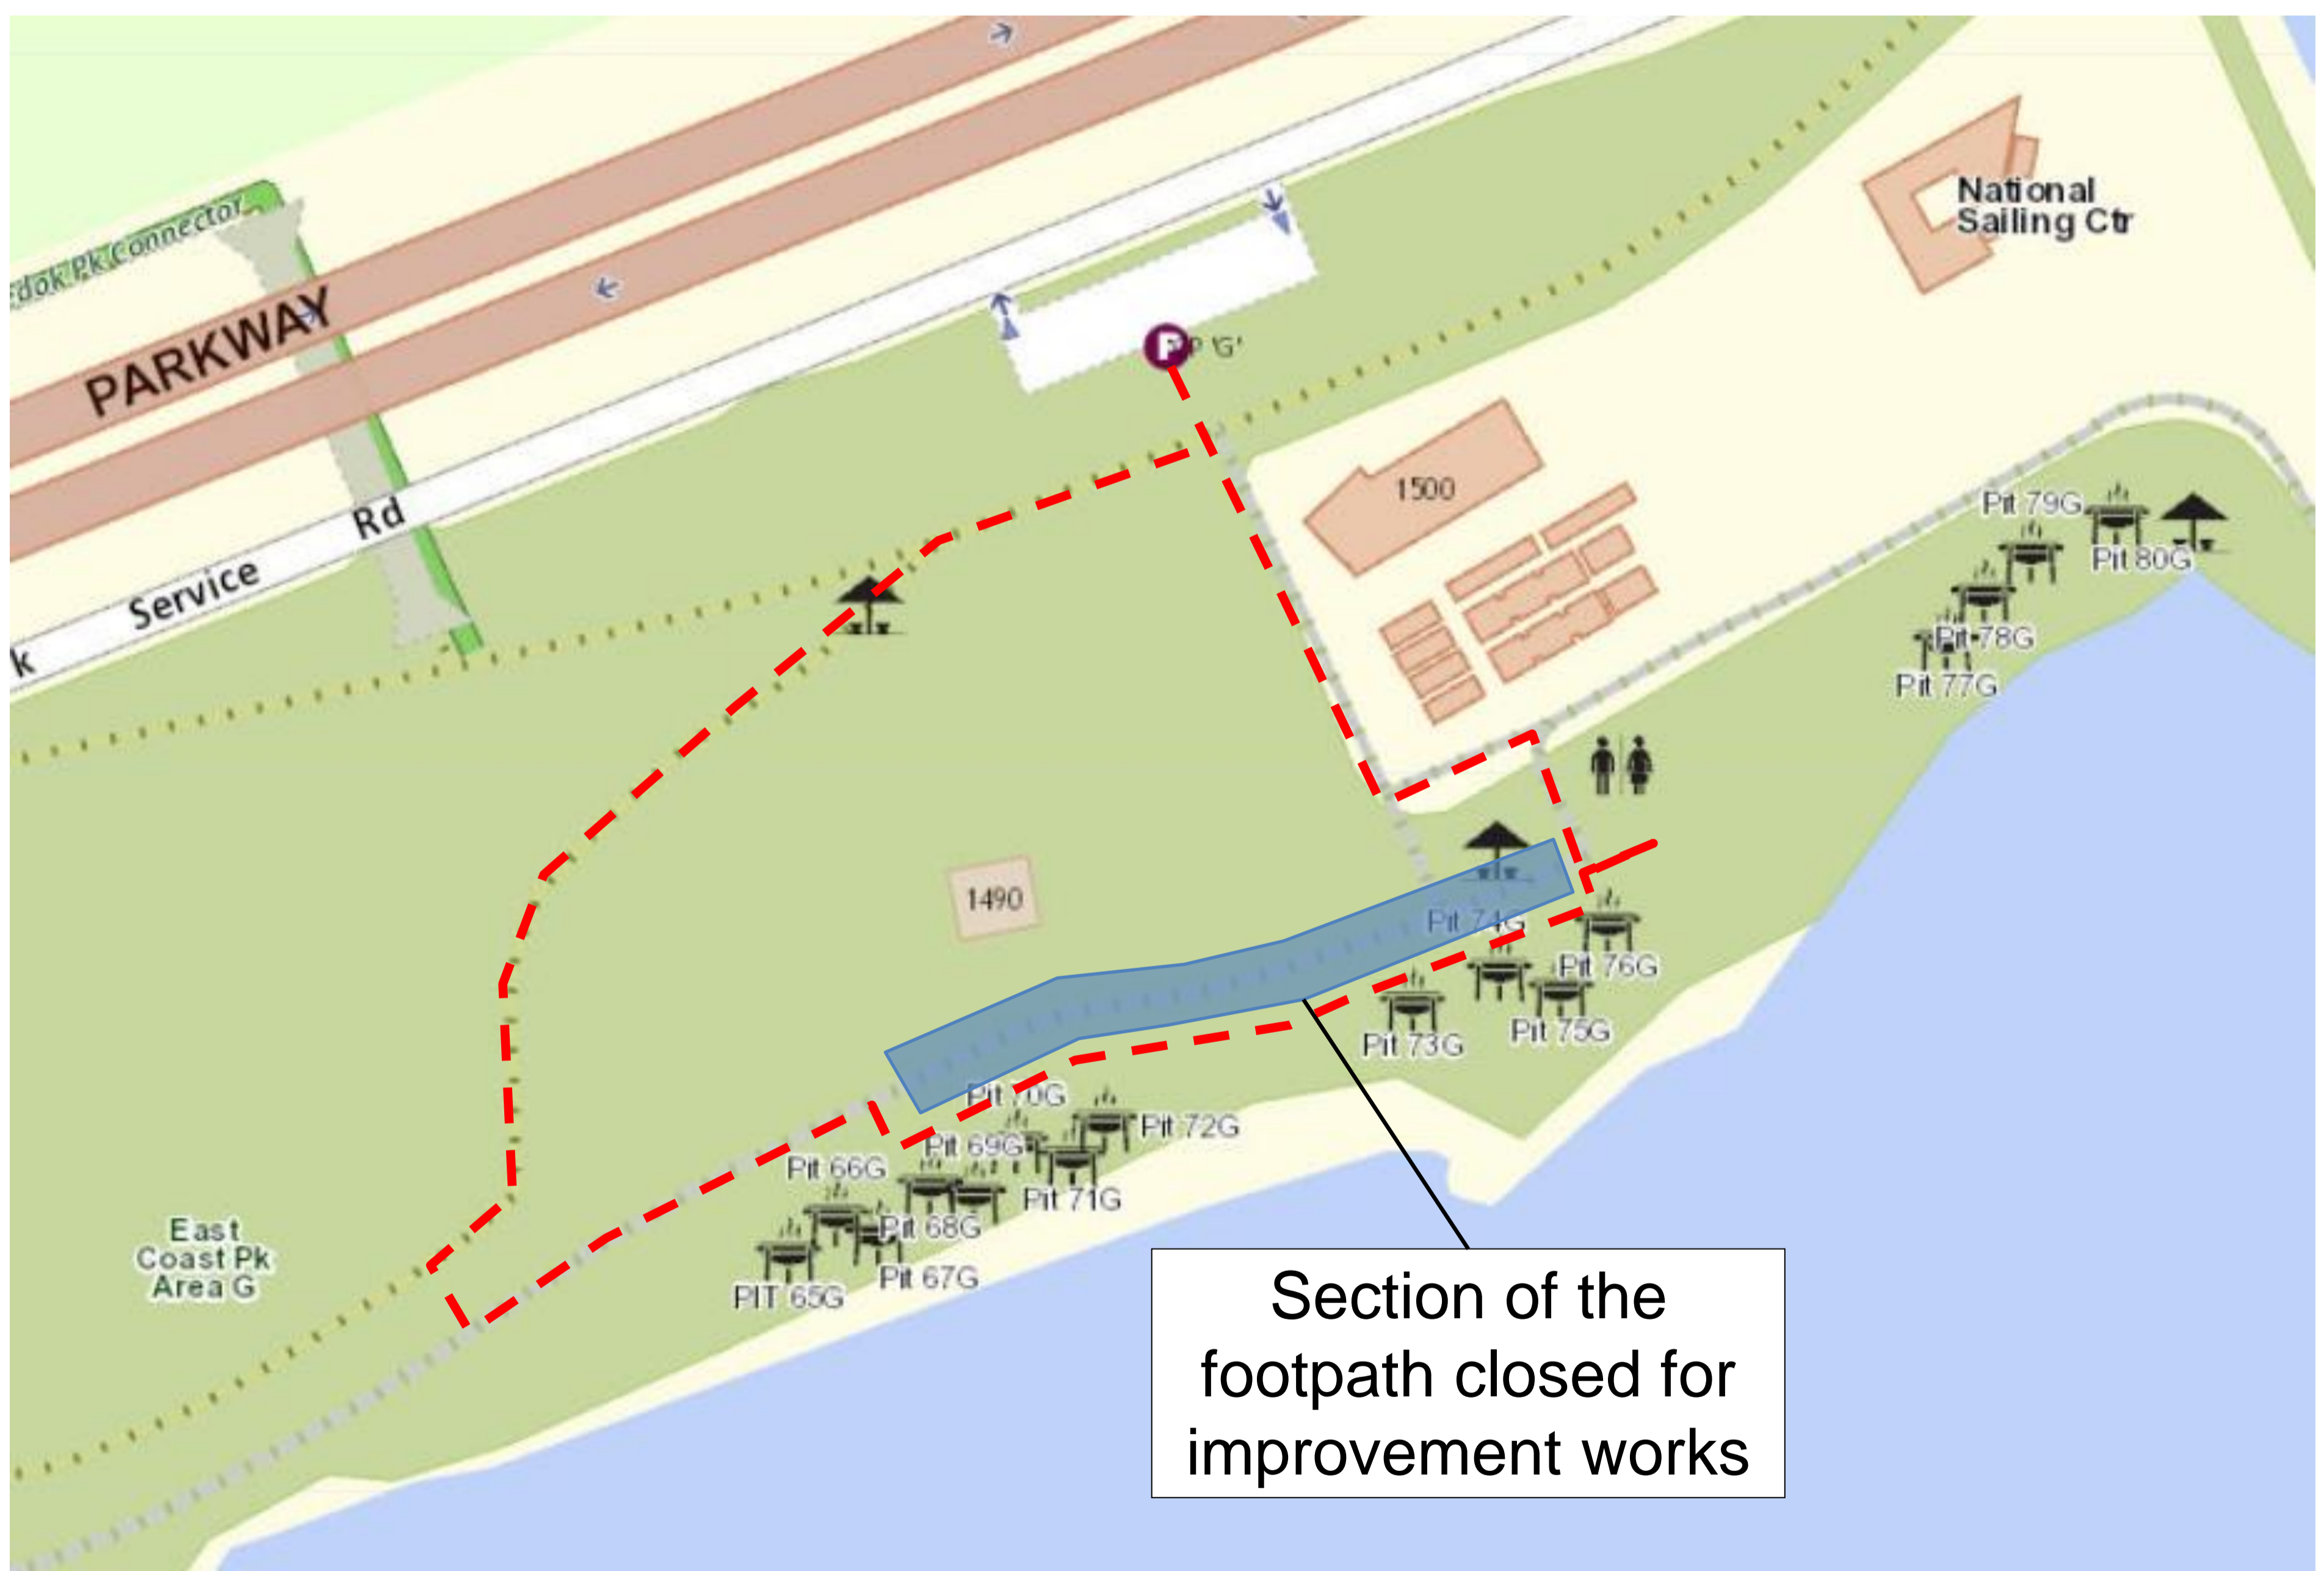

# NOTICE

**A section of the footpath at East Coast Park Area G2 will be closed for improvement works from 30 August 2022 to 30 September 2022**

**BBQ Pits 65 – 76 and G2 Toilet will still be accessible.**