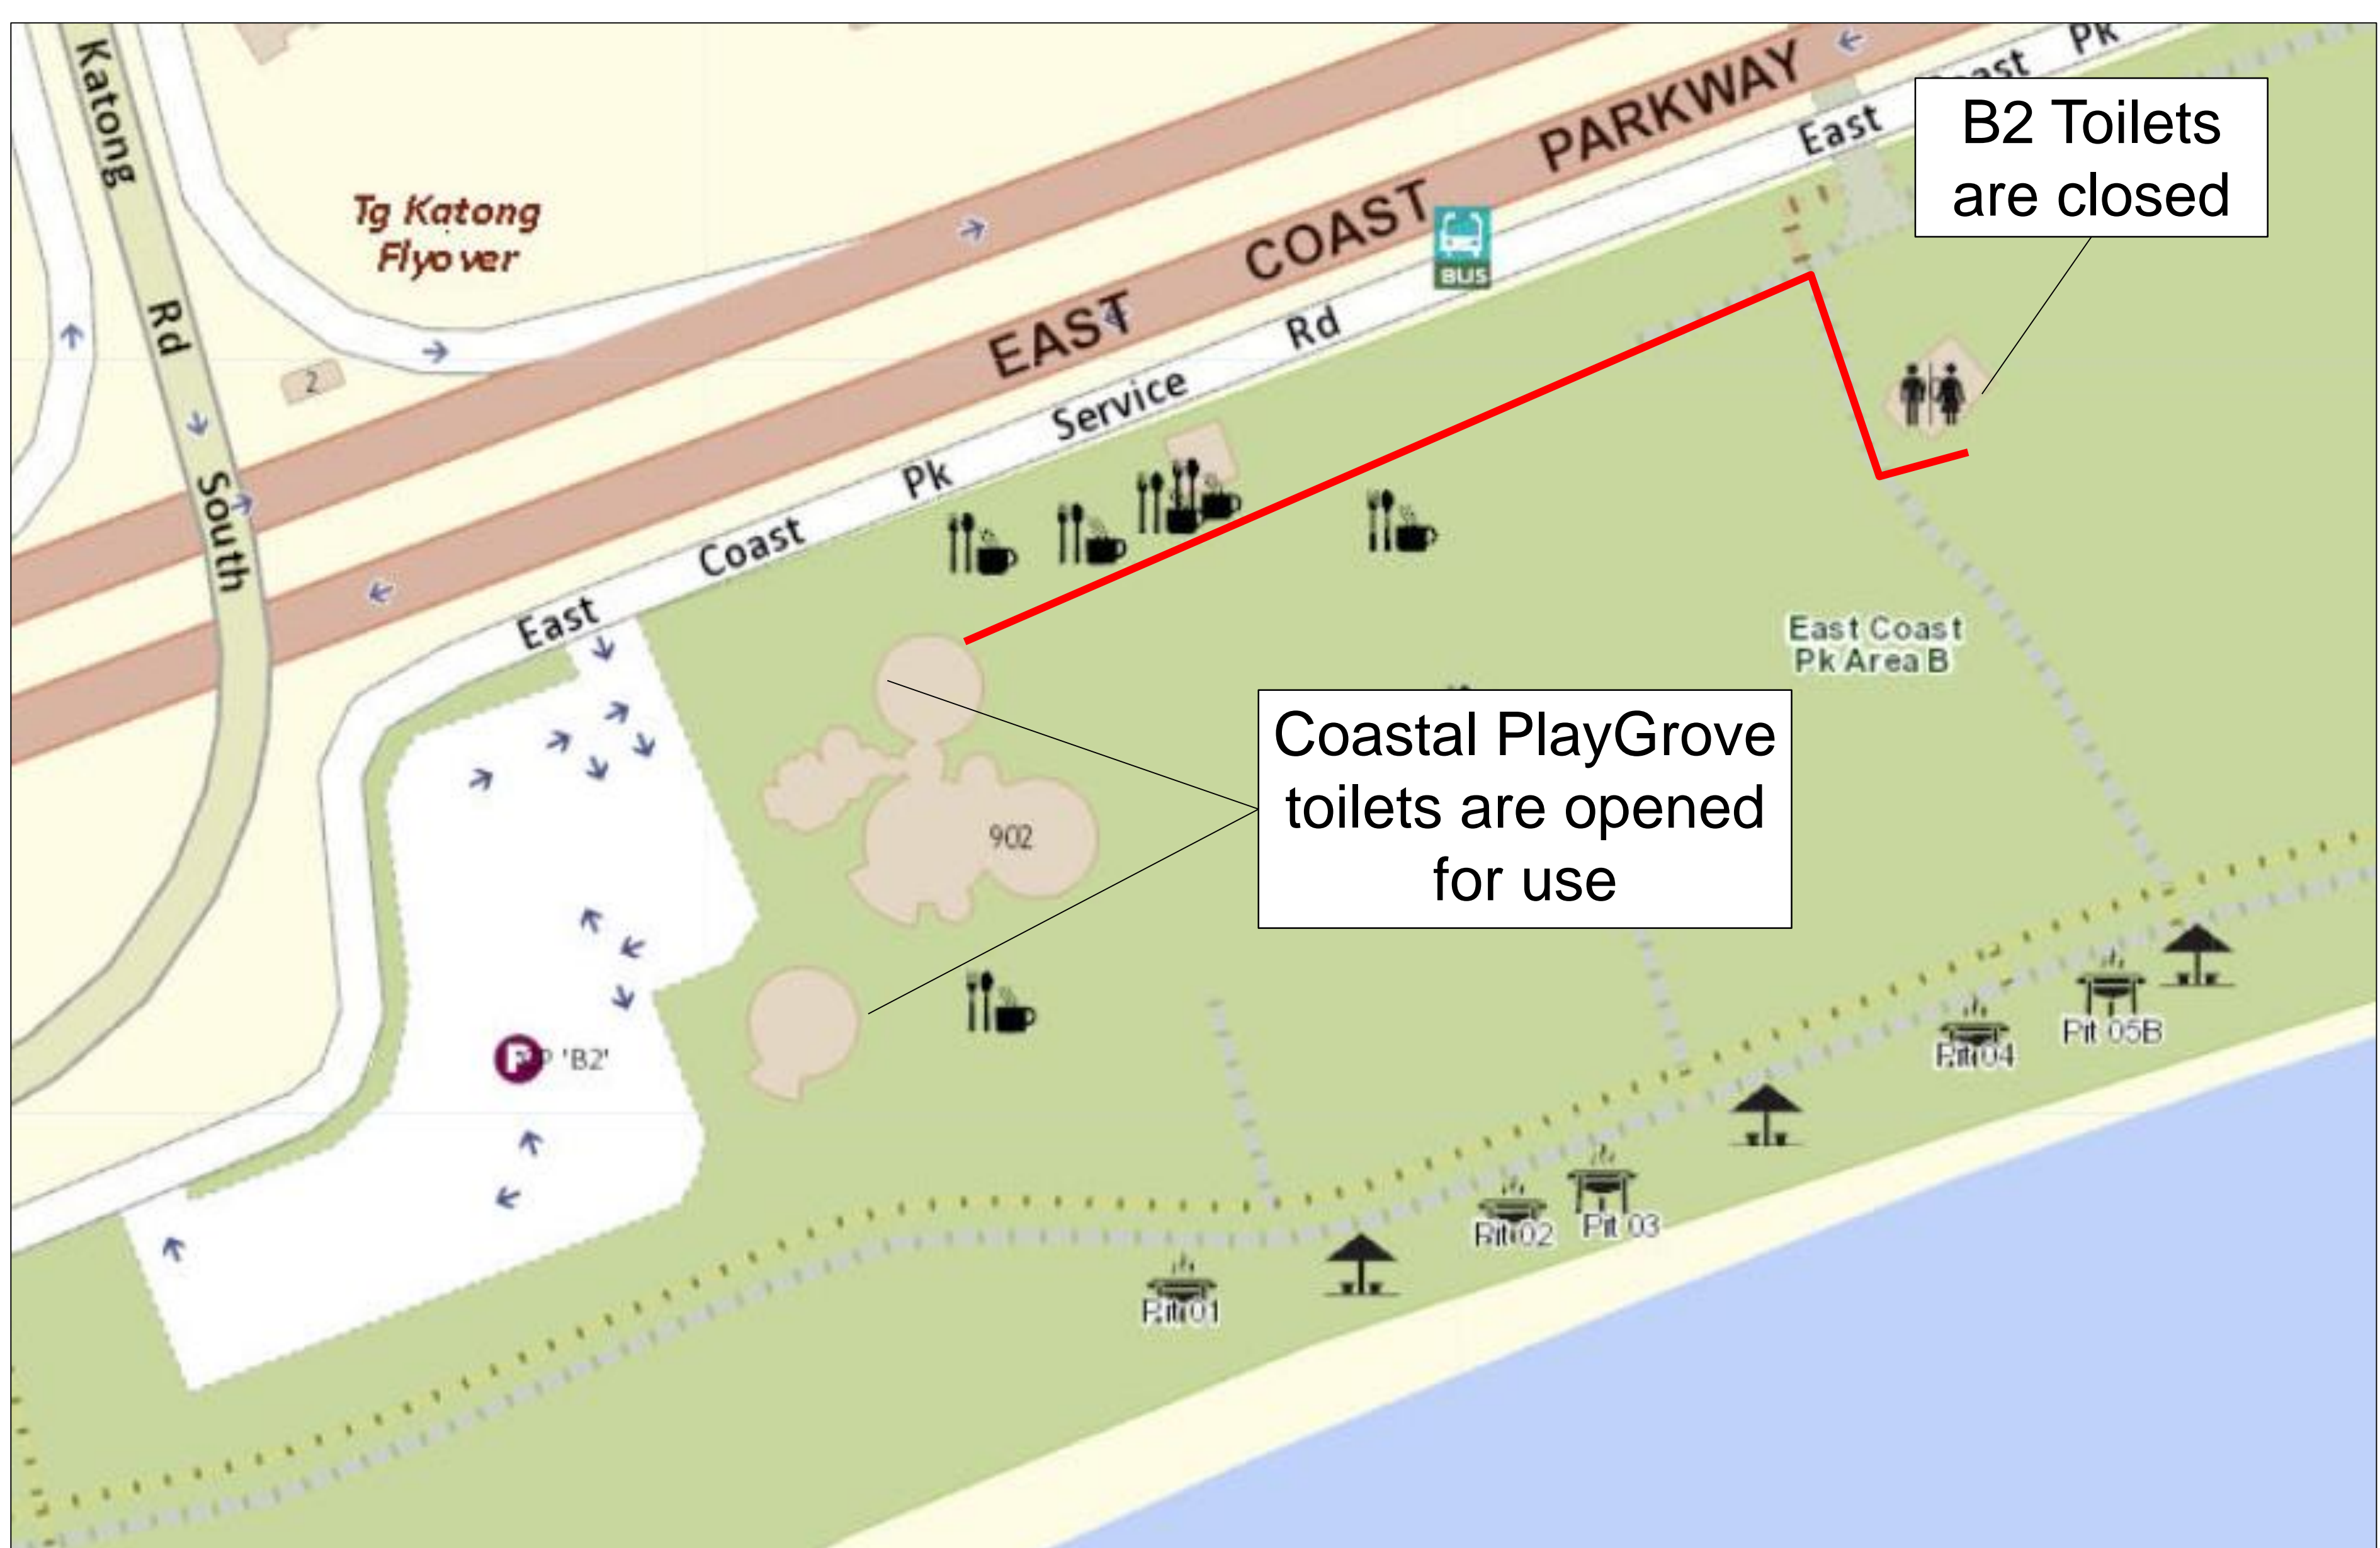

NOTICE

The toilets at East Coast Park Area B2 near the underpass are closed for renovation works.

Please use the nearest toilets at Coastal PlayGrove Block D and E.

Thank you for your understanding.