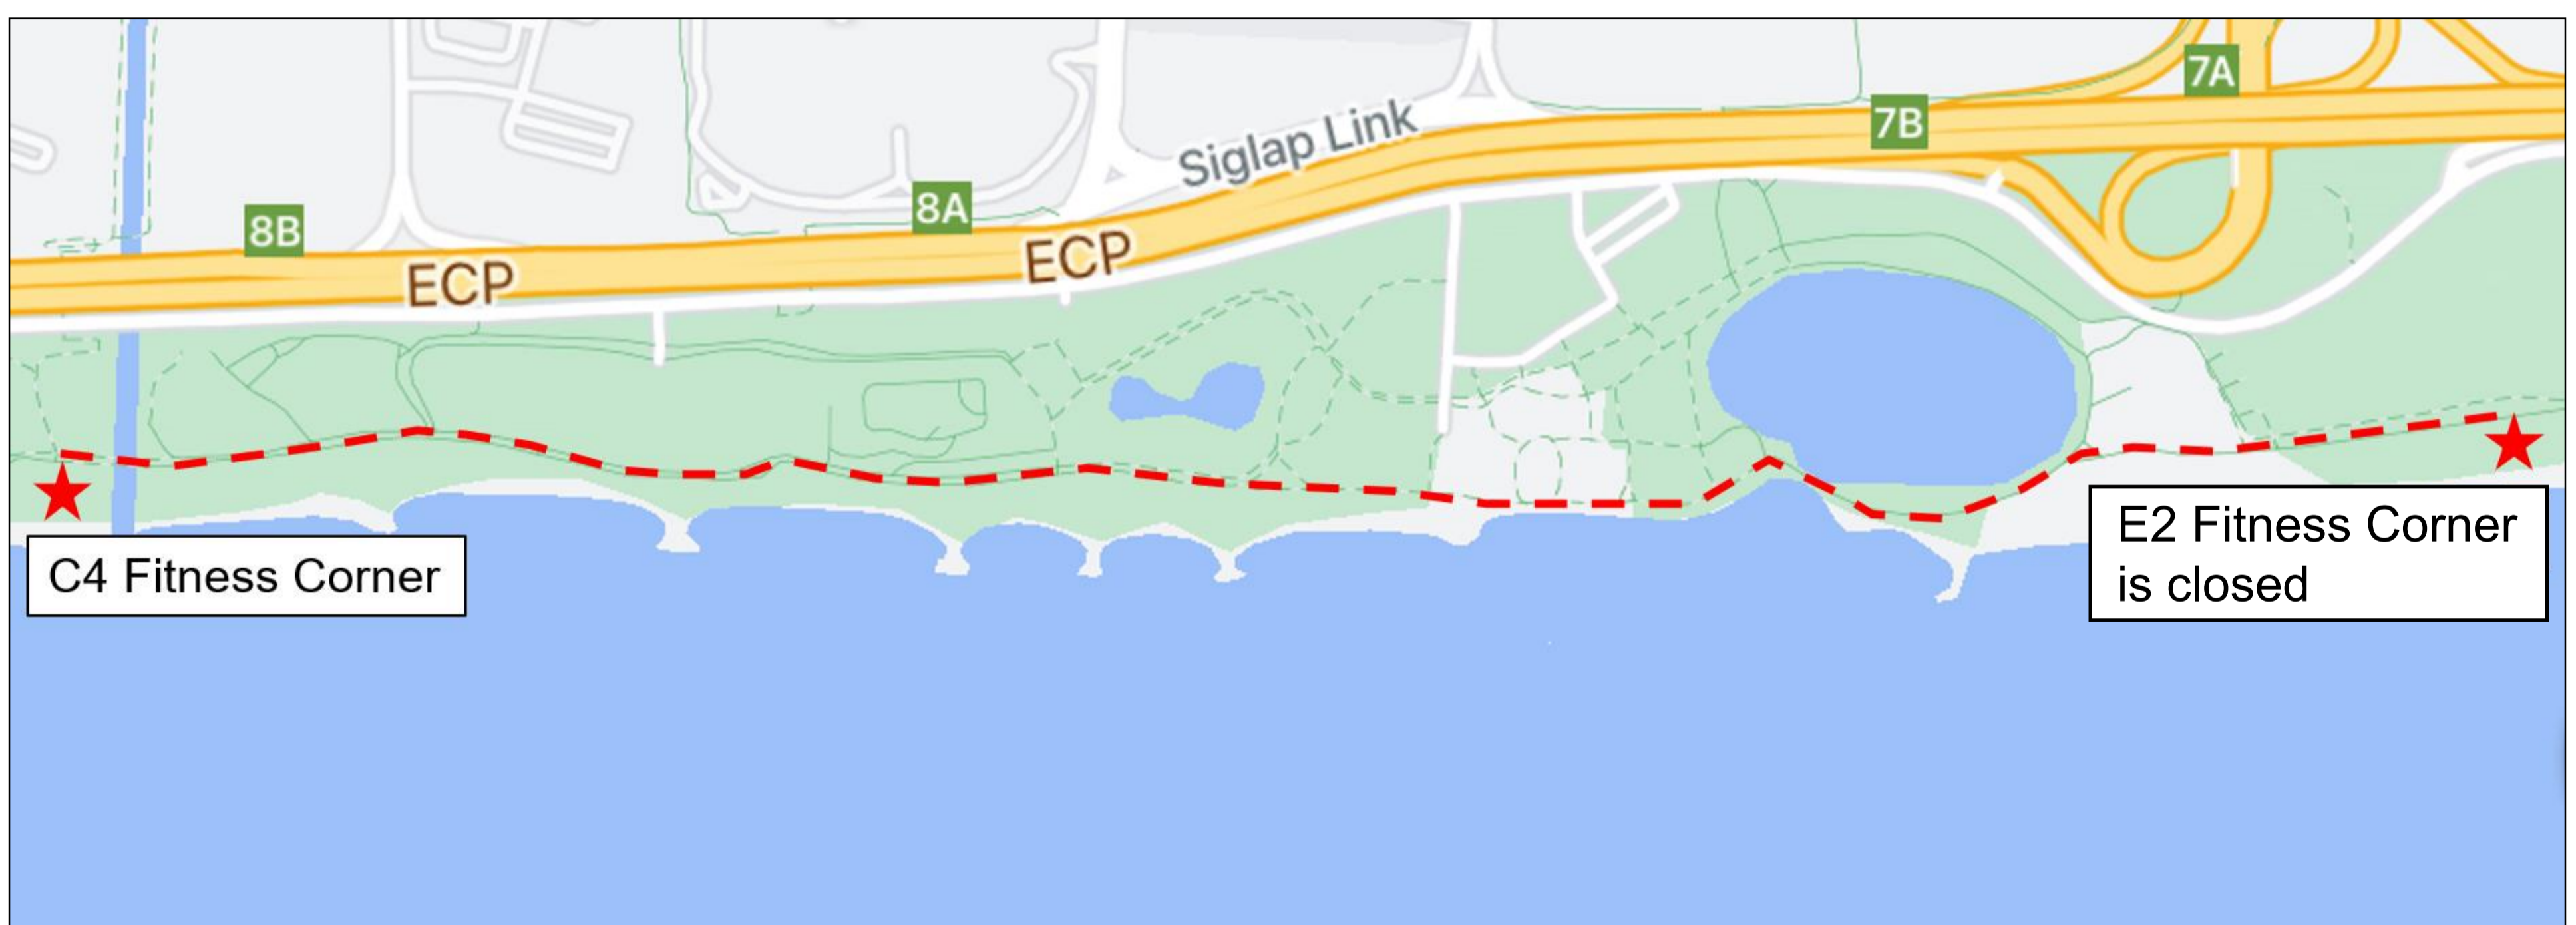

NOTICE

The **E2 fitness corner** is closed for upgrading from **14 December 2020**.

Please use the alternative **C4 fitness corner** located next to **Siglap Canal**.

Expected completion date:
15 March 2021