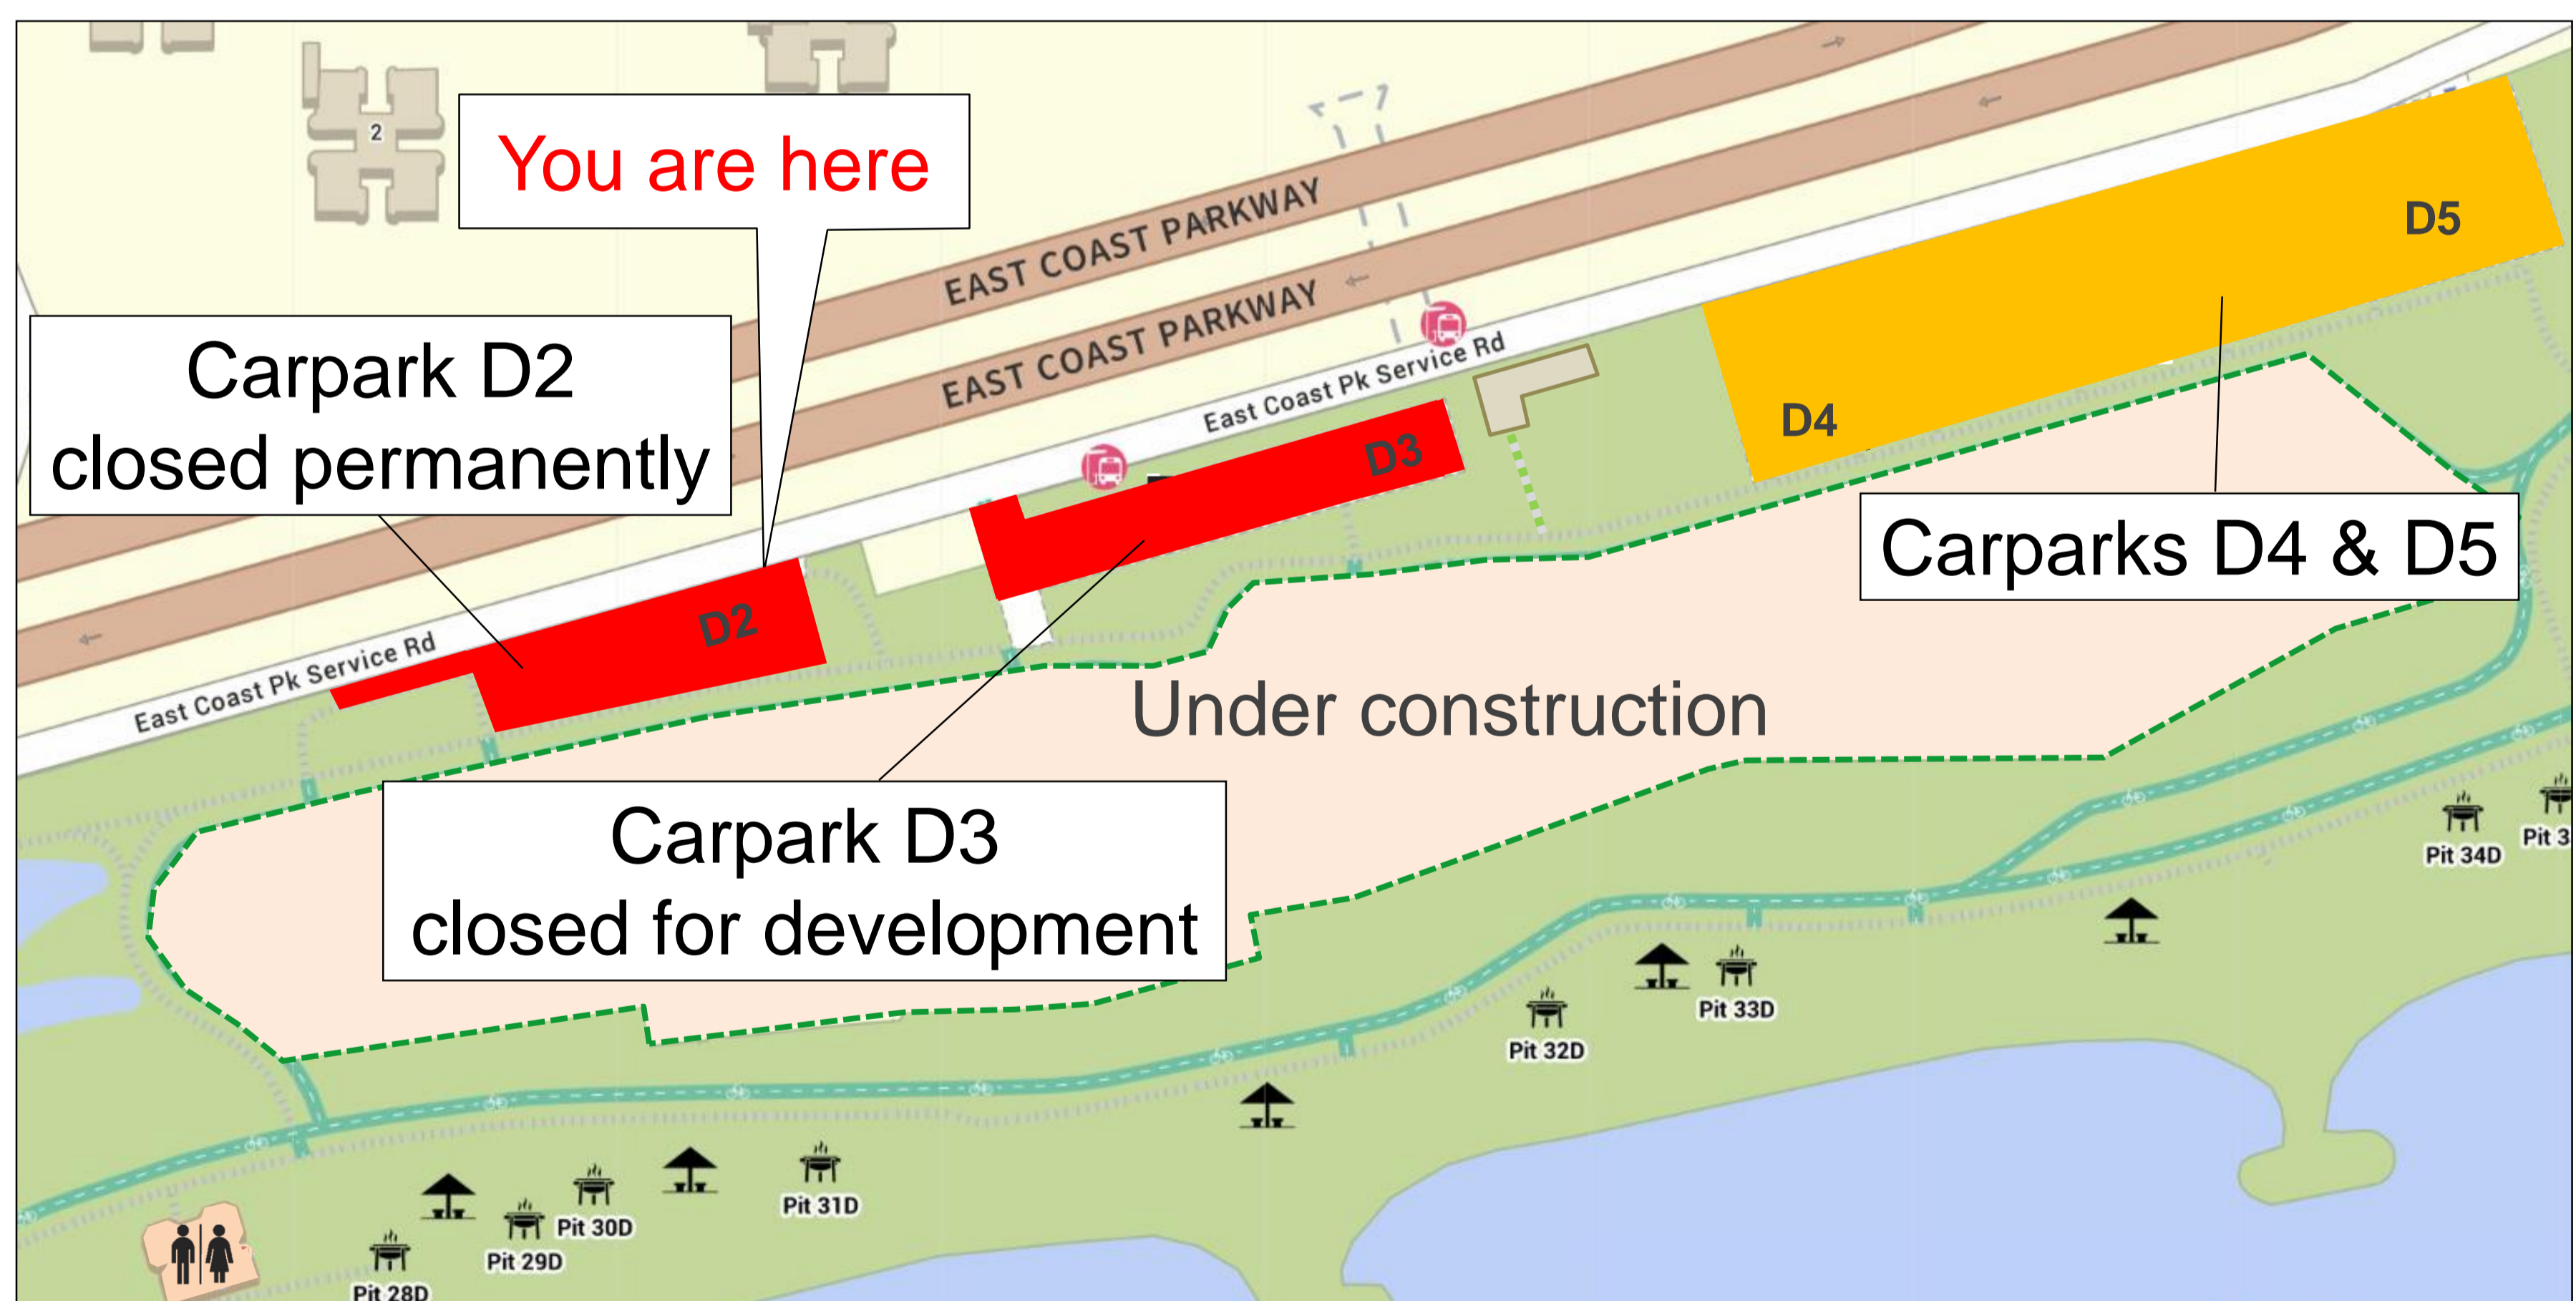

NOTICE

Carparks D2 is closed permanently while Carpark D3 (marked in red) is closed for development works, from 26 August 2019.

Please use Carparks D4 and D5 (marked in orange) during this period.

**Expected completion date:
22 November 2019**