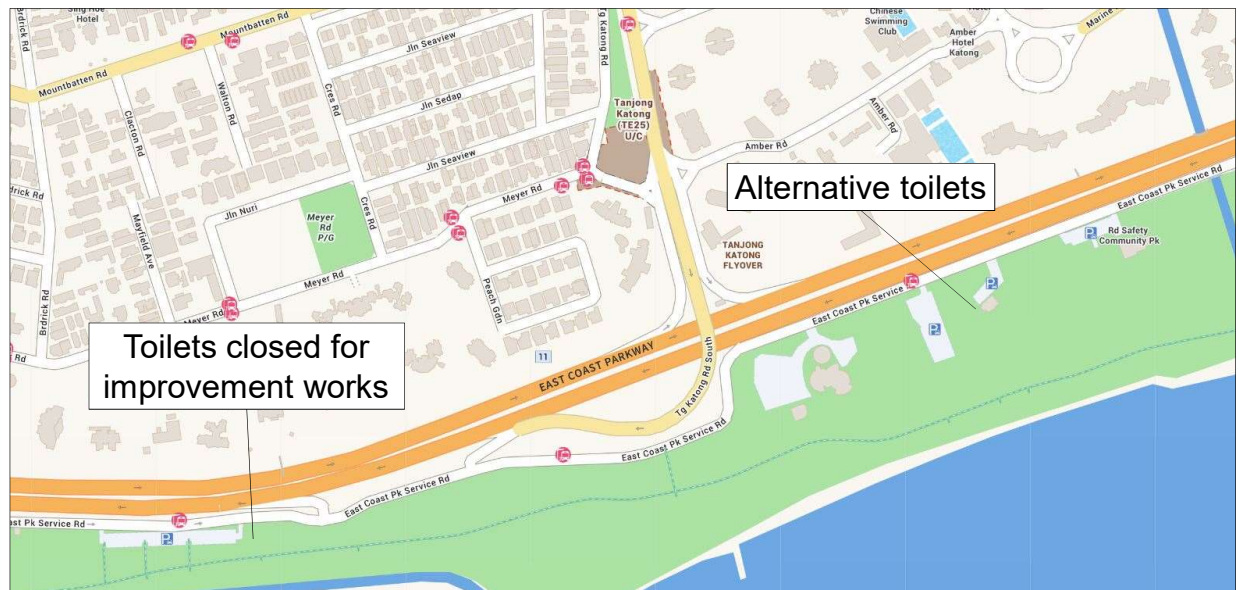

NOTICE

The toilets at East Coast Park Area B1 are closed for improvement works from 15 July 2019.

Please use the nearest toilets as indicated. Alternatively, you may use the portable toilets available.

Expected completion date:
31 January 2020

Thank you for your understanding.