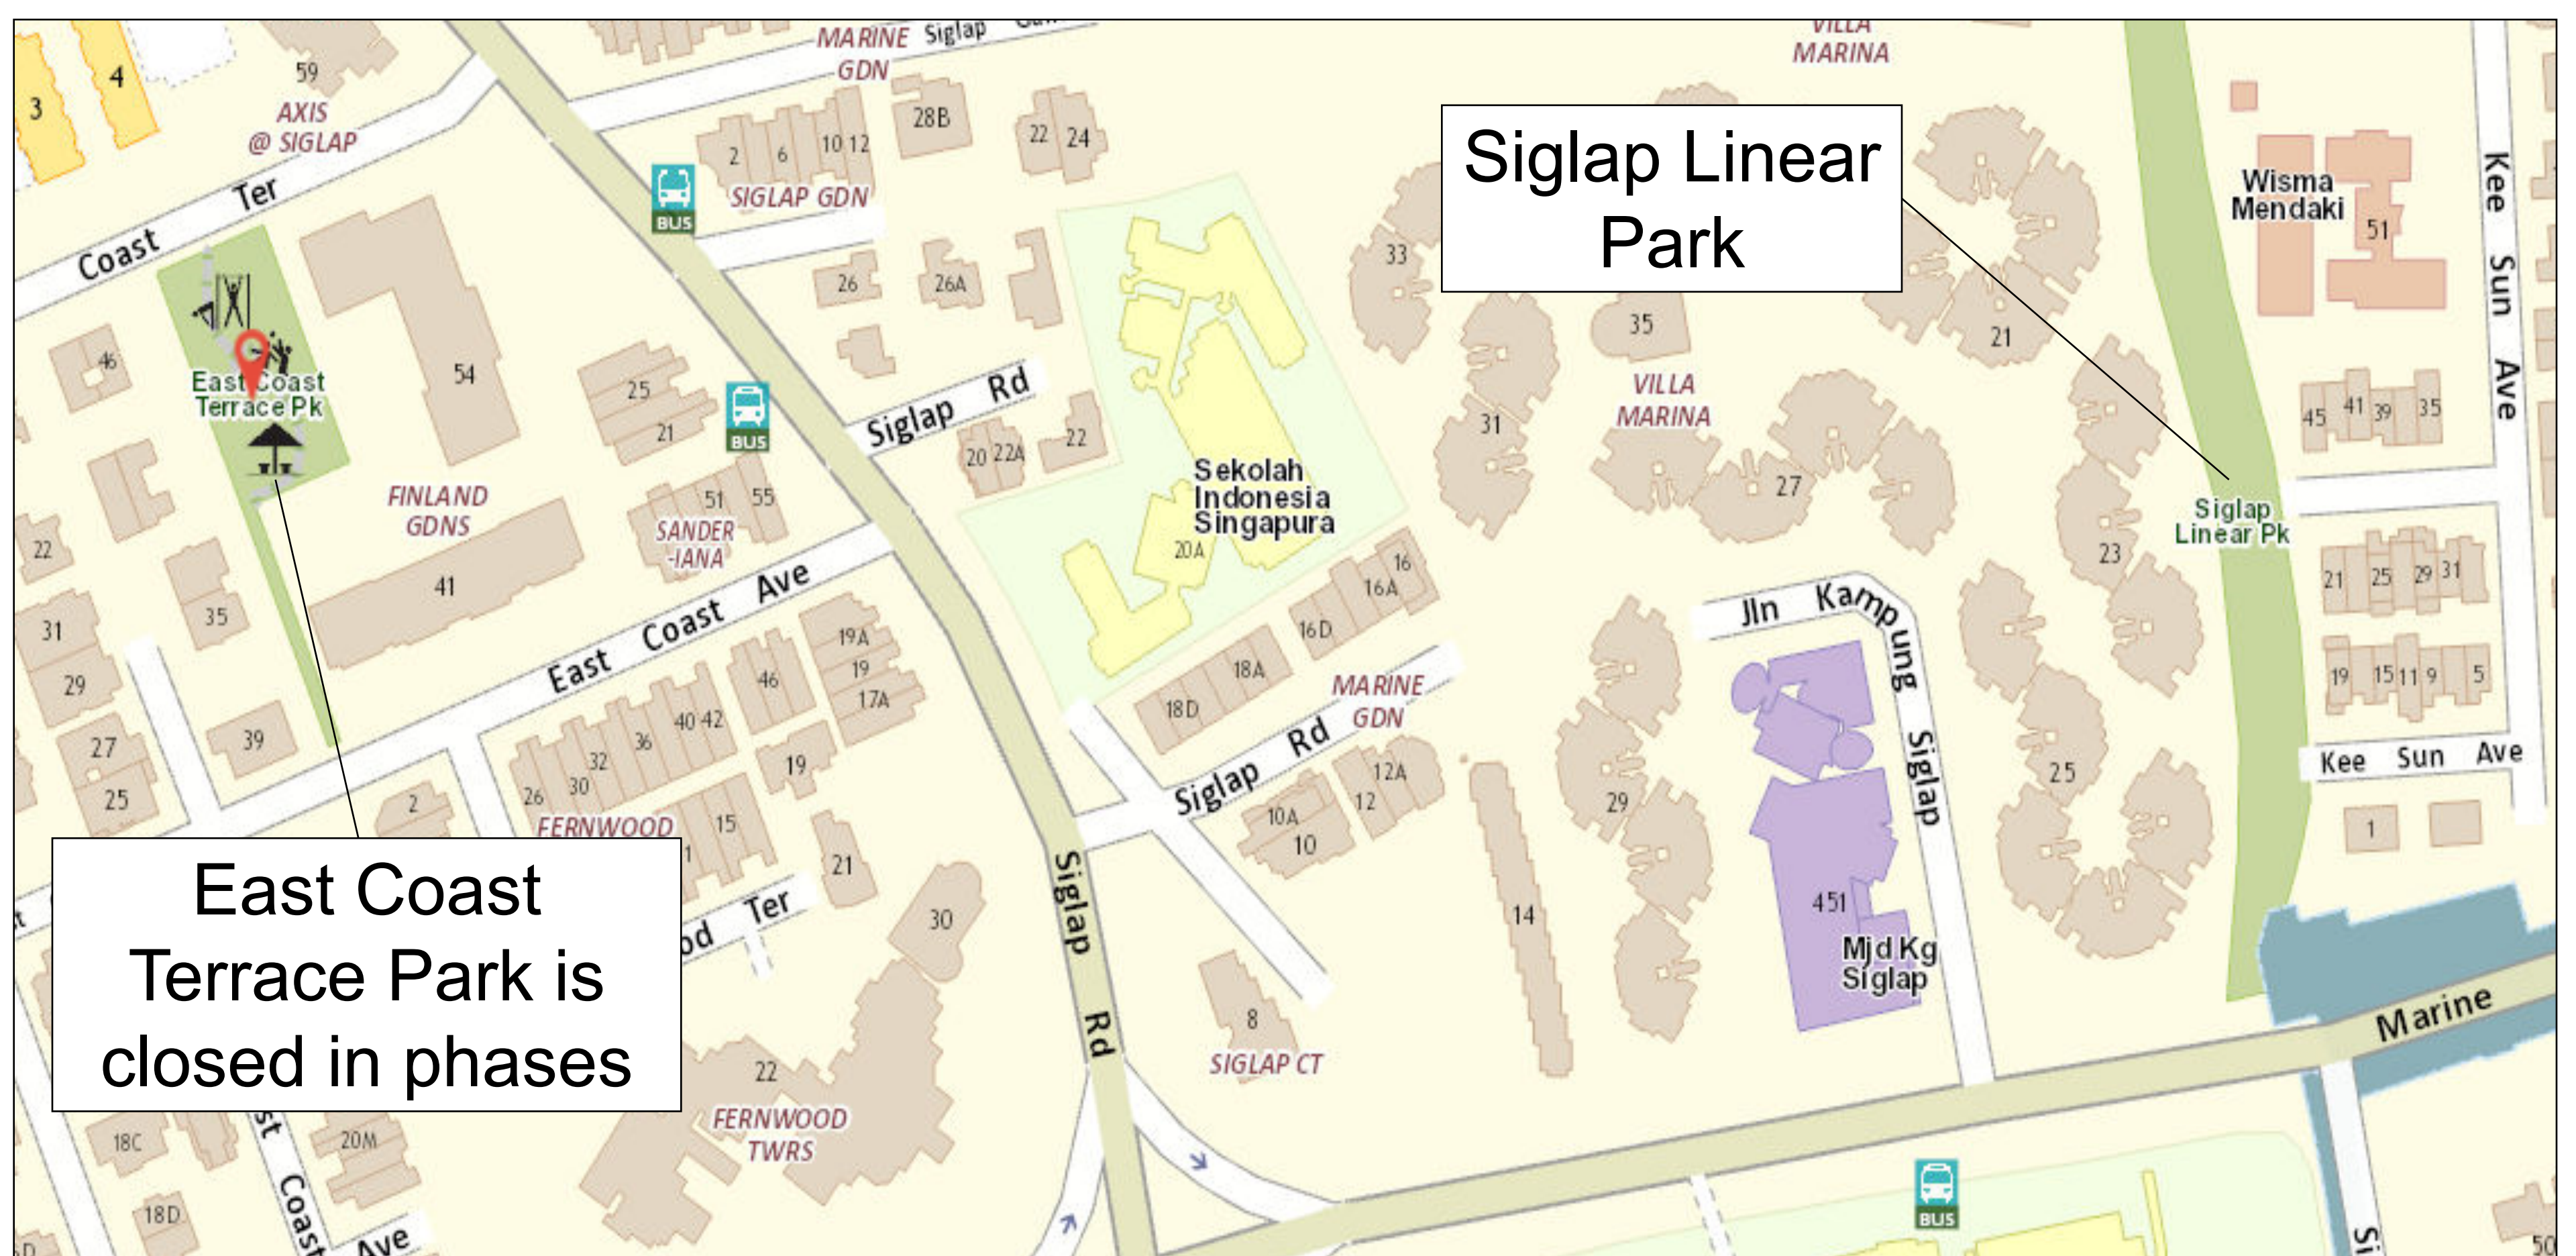

NOTICE

**East Coast Terrace Park
is closed in phases for improvement
works from 1 Jul 2019.**

**Sections of the playground remain
open. You may also use the facilities
at Siglap Linear Park during this
period.**

**Expected completion date: 30 Nov
2019**

Thank you for your understanding.